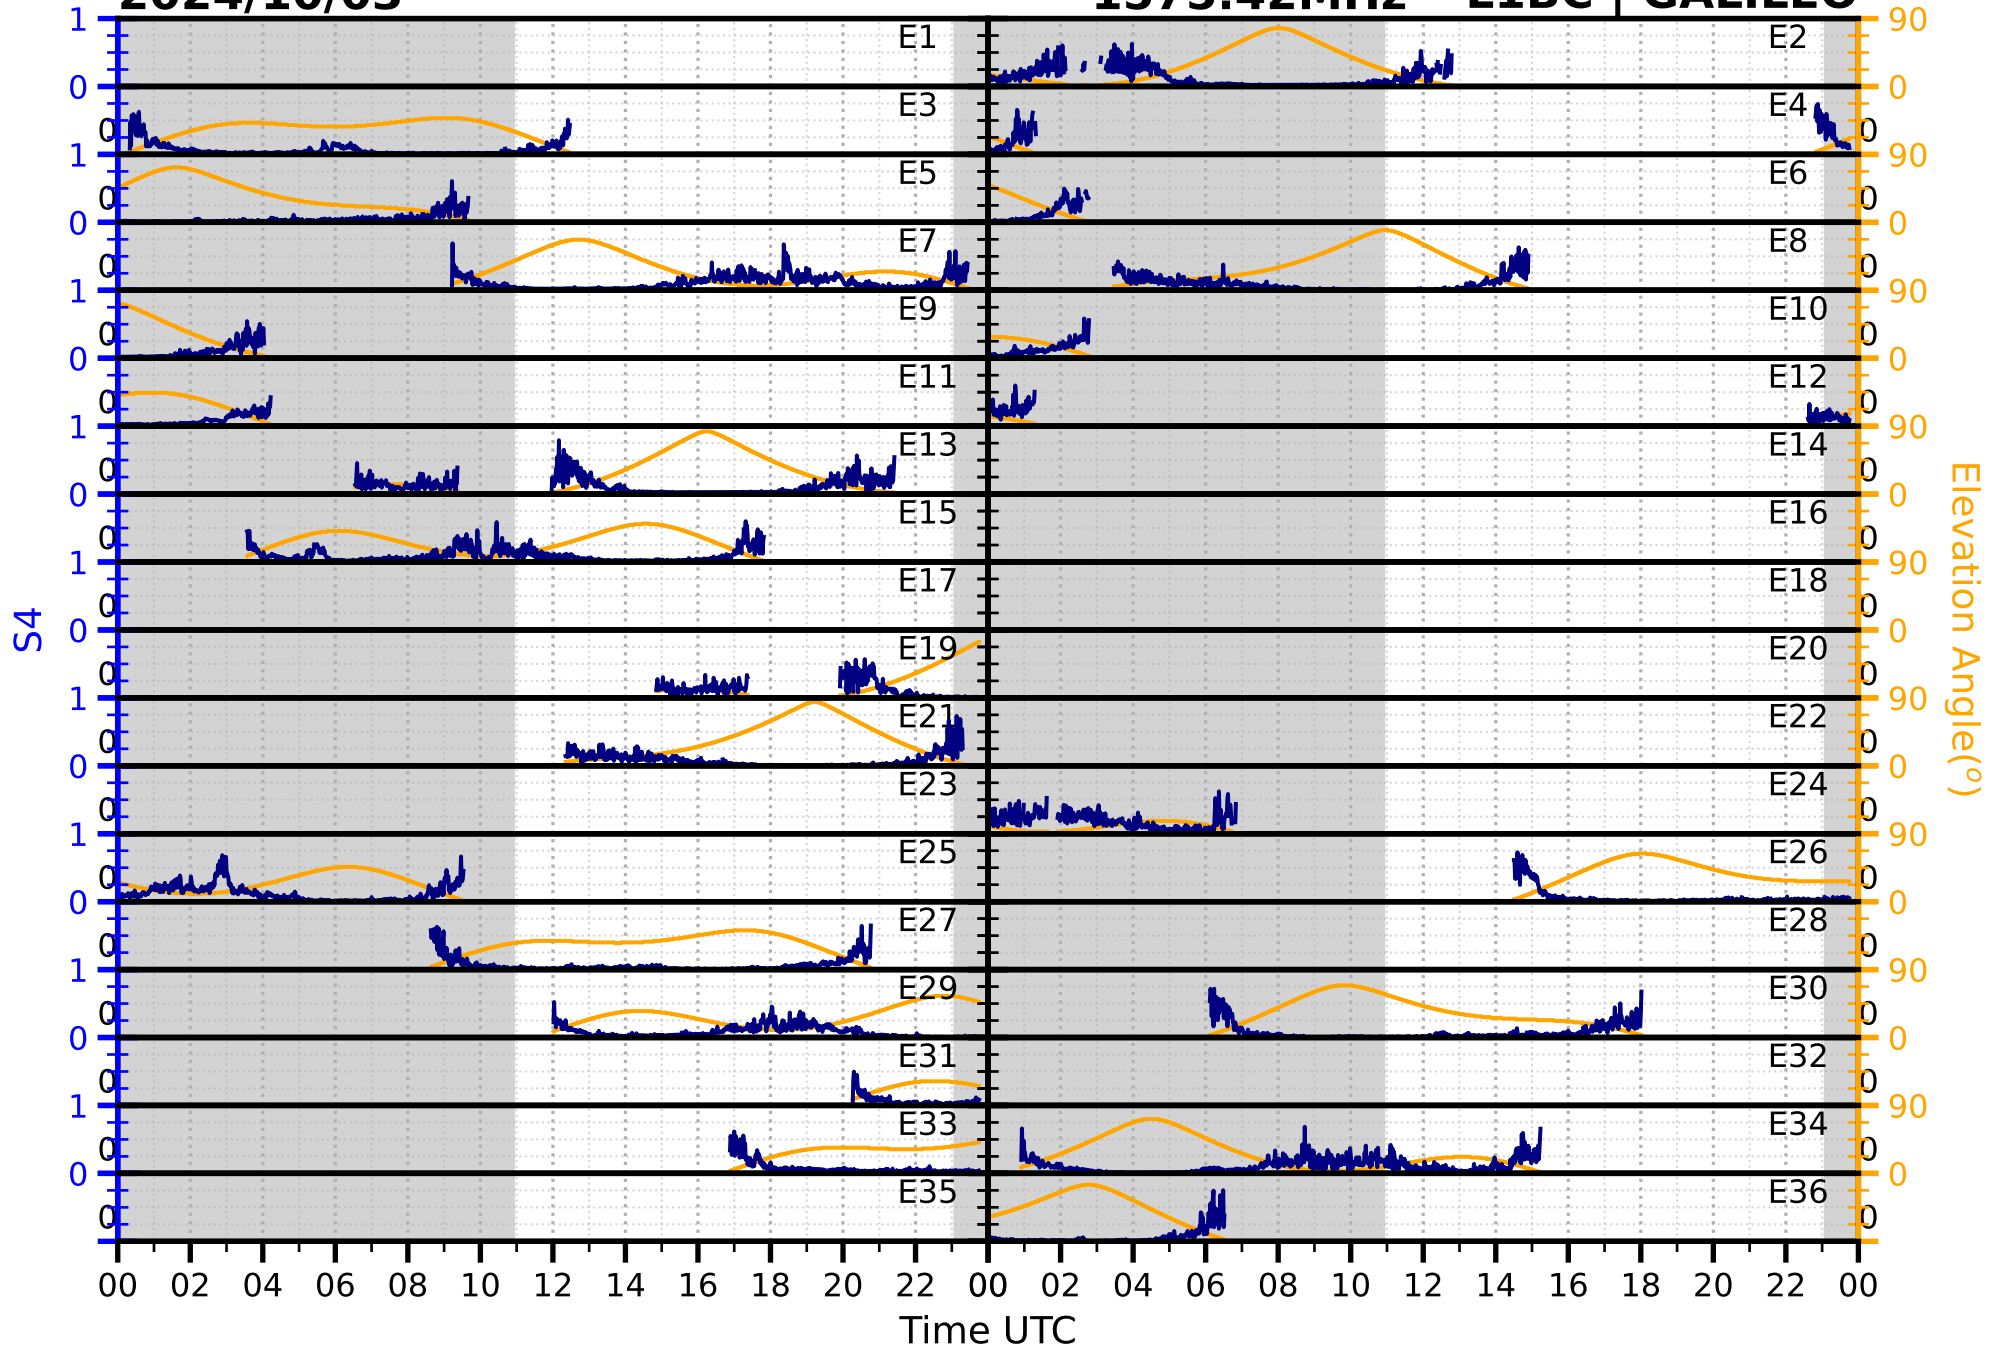

2024/10/03

S4

1575.42MHz

L1CA | GPS

2024/10/03

S4

1575.42MHz

L1BC | GALILEO

2024/10/03

S4

1602MHz

L1CA | GLONASS