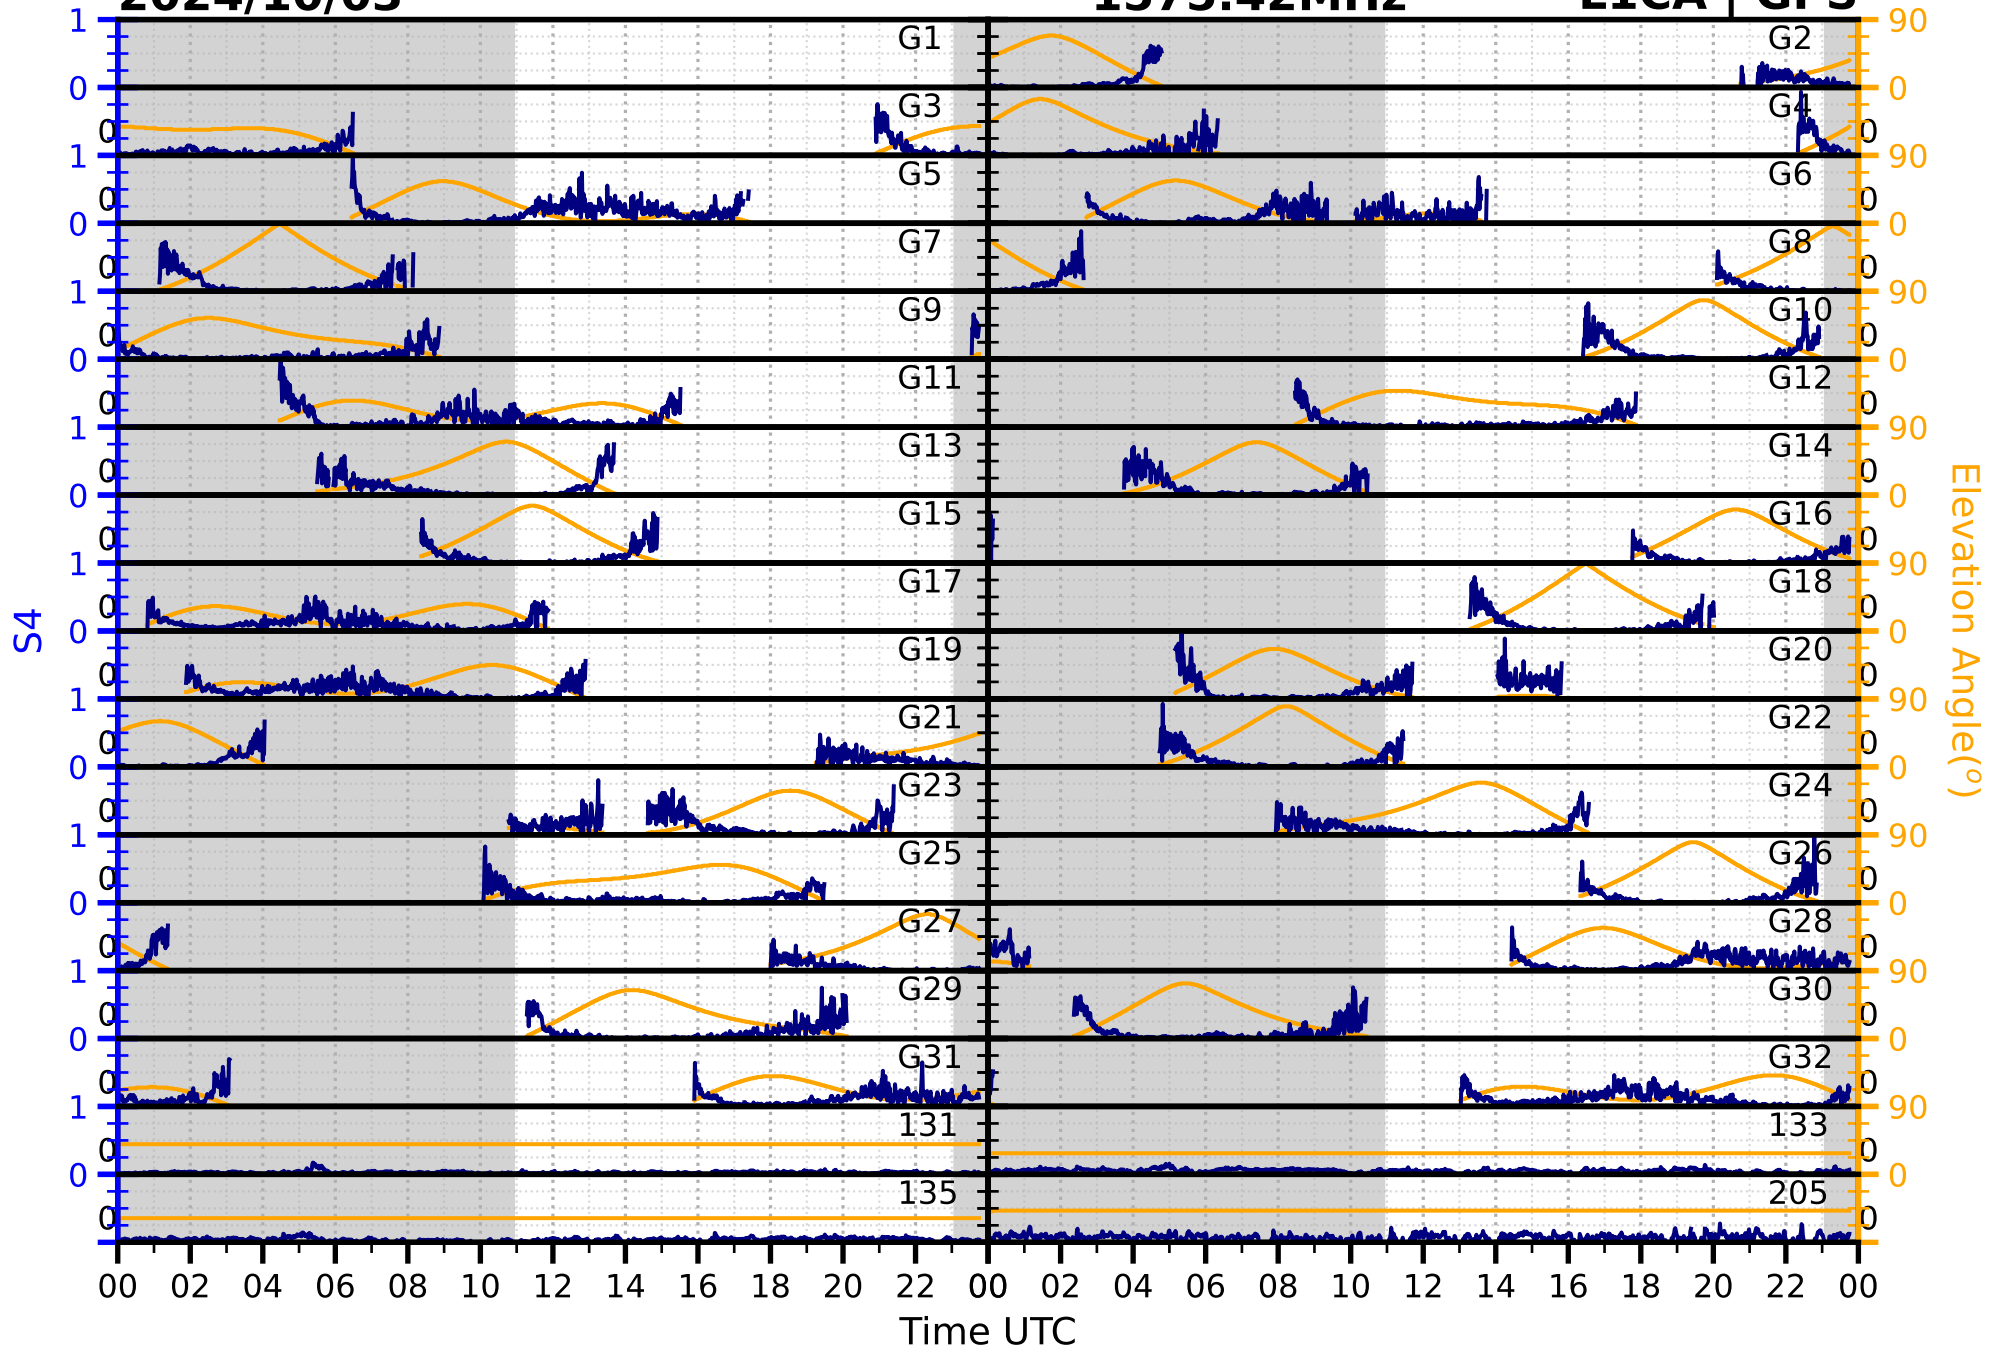

2024/10/03

S4

1575.42MHz

L1CA | GPS

2024/10/03

S4

1575.42MHz

L1BC | GALILEO

2024/10/03

S4

1602MHz

L1CA | GLONASS