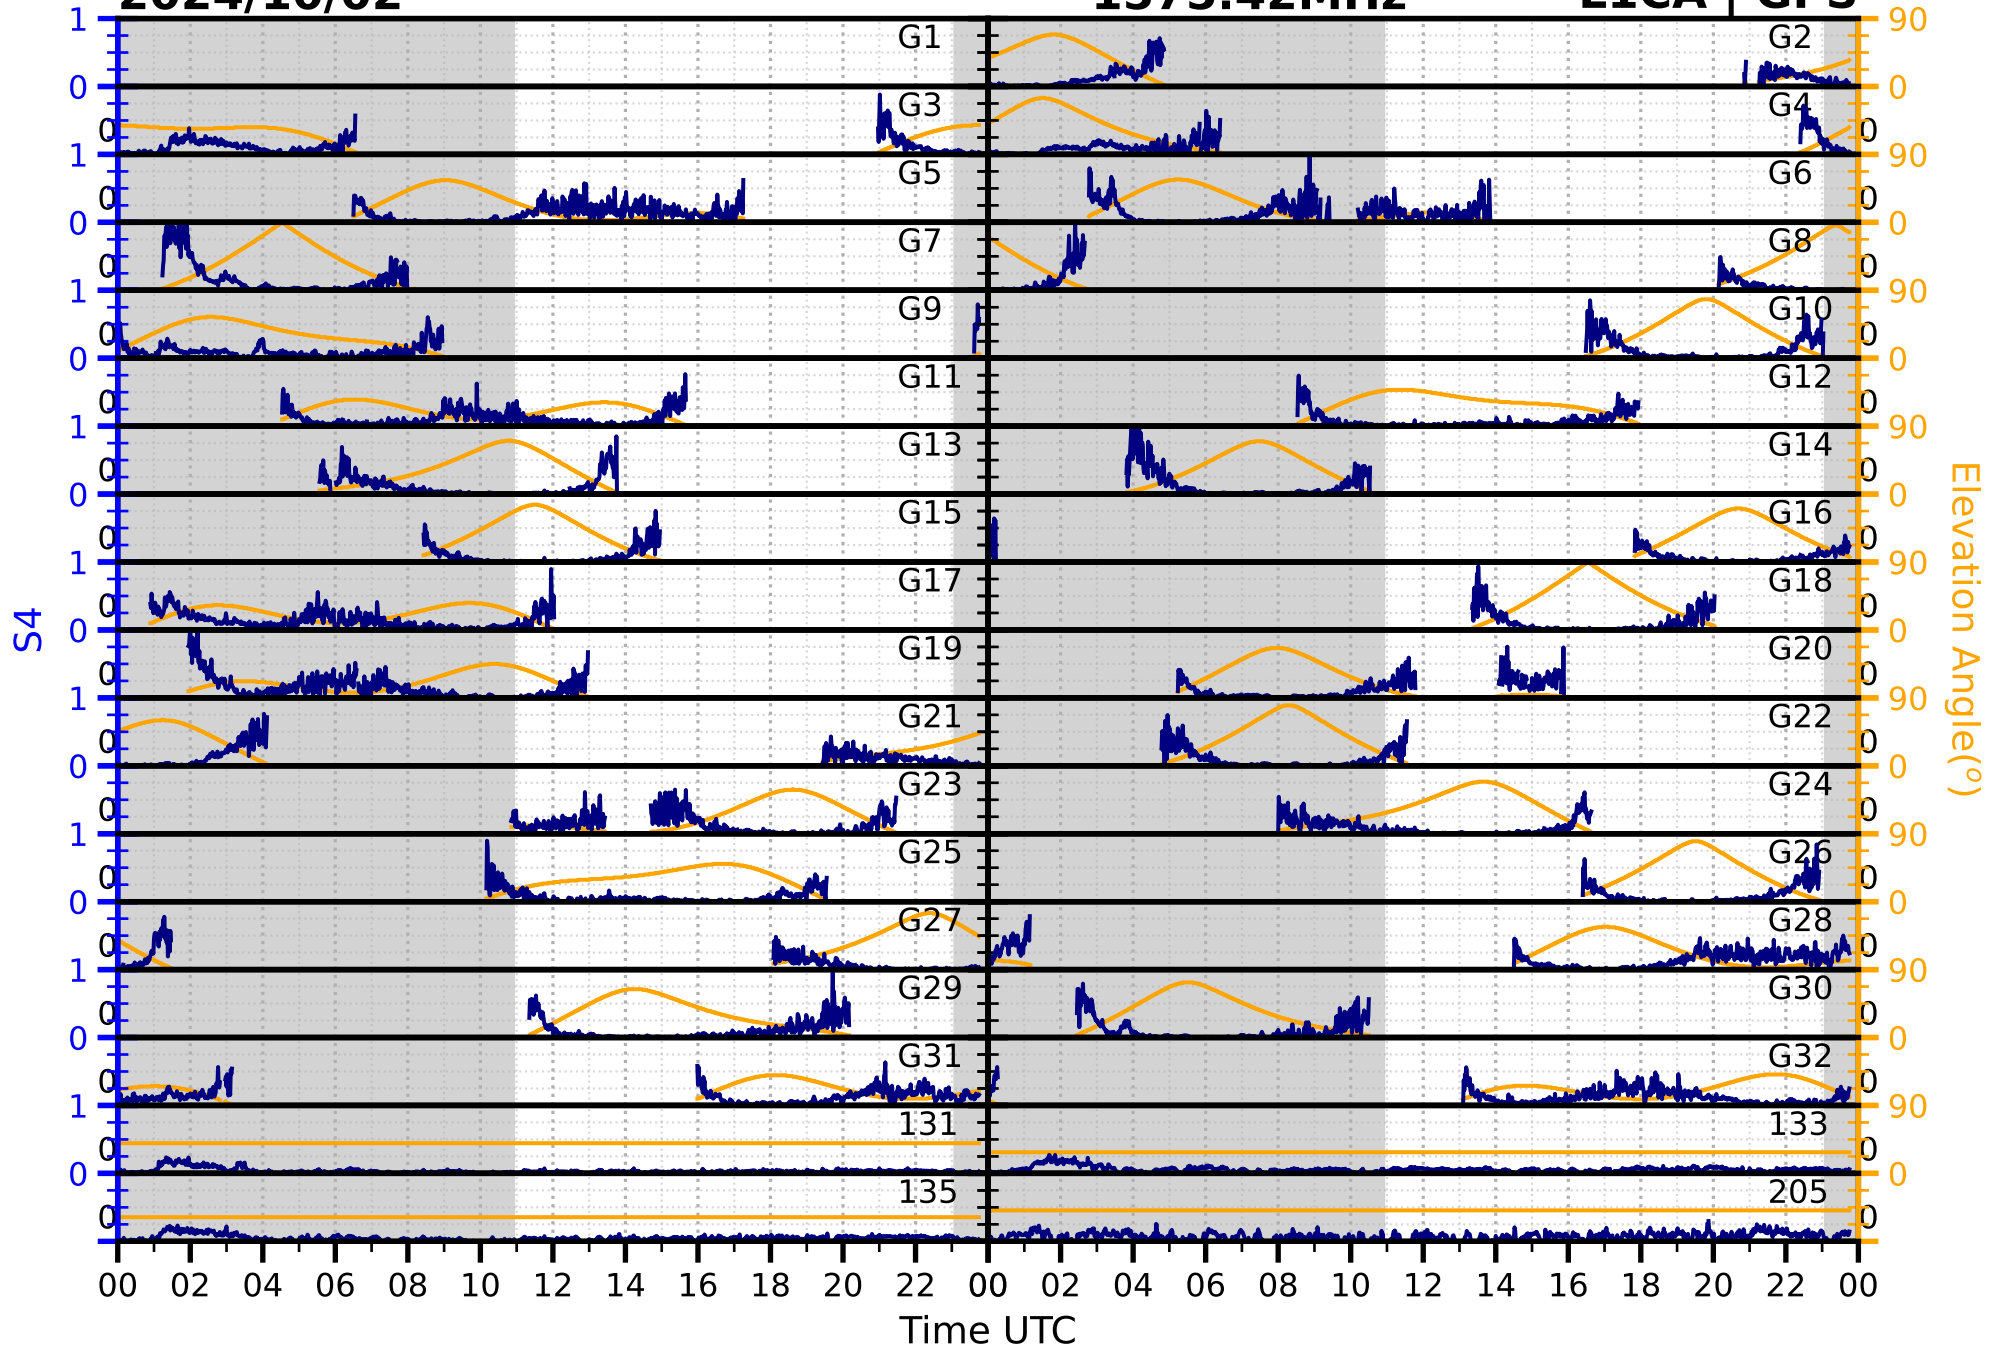

2024/10/02

S4

1575.42MHz

L1CA | GPS

2024/10/02

S4

1575.42MHz

L1BC | GALILEO

2024/10/02

S4

1602MHz

L1CA | GLONASS