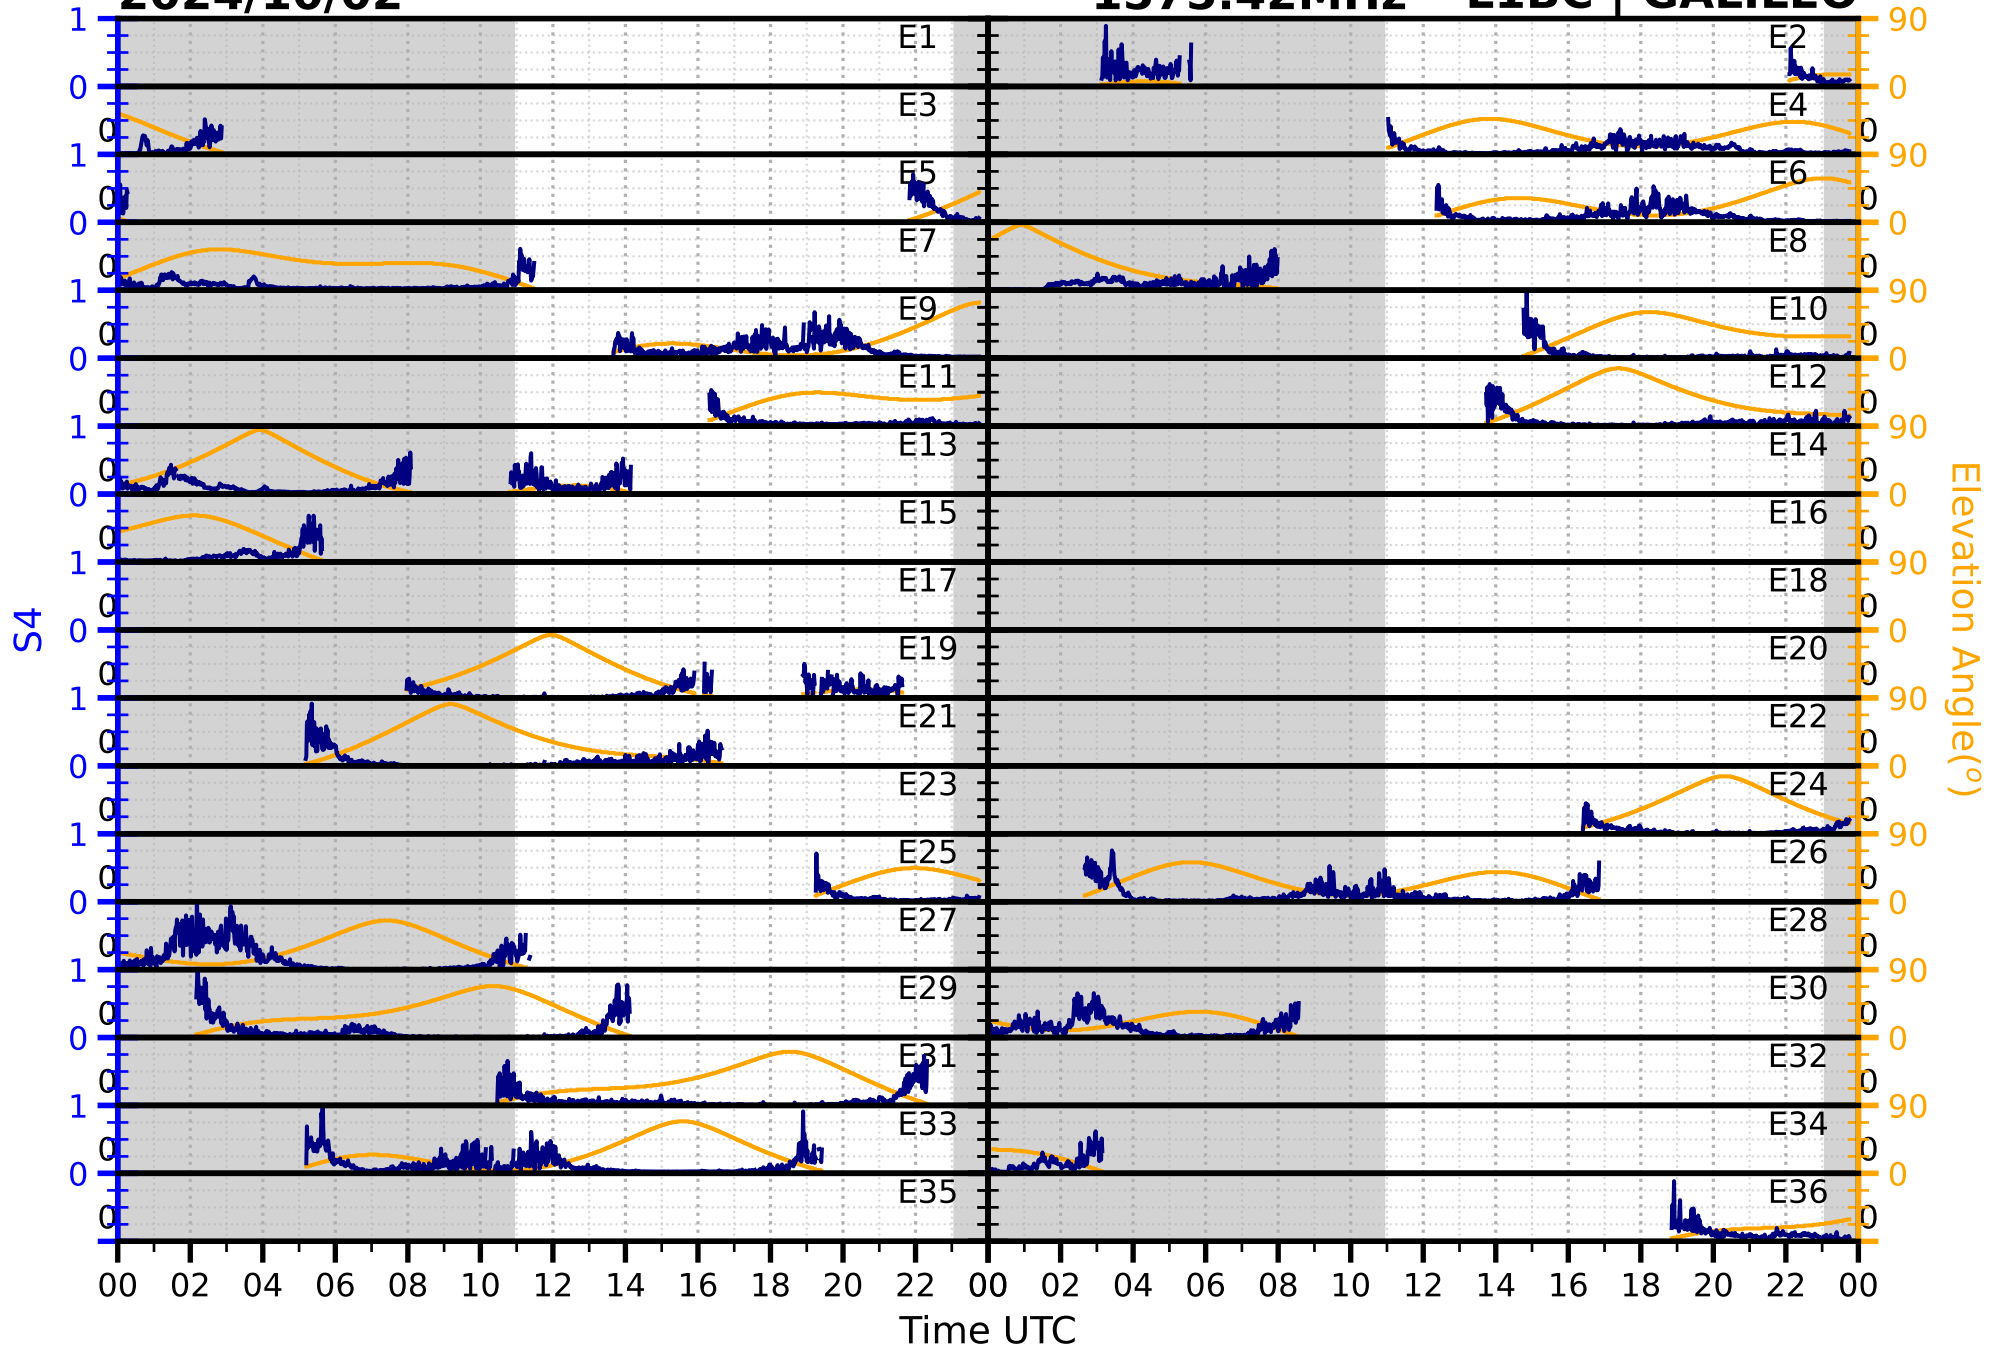

2024/10/02

S4

1575.42MHz

L1CA | GPS

2024/10/02

S4

1575.42MHz

L1BC | GALILEO

2024/10/02

S4

1602MHz

L1CA | GLONASS