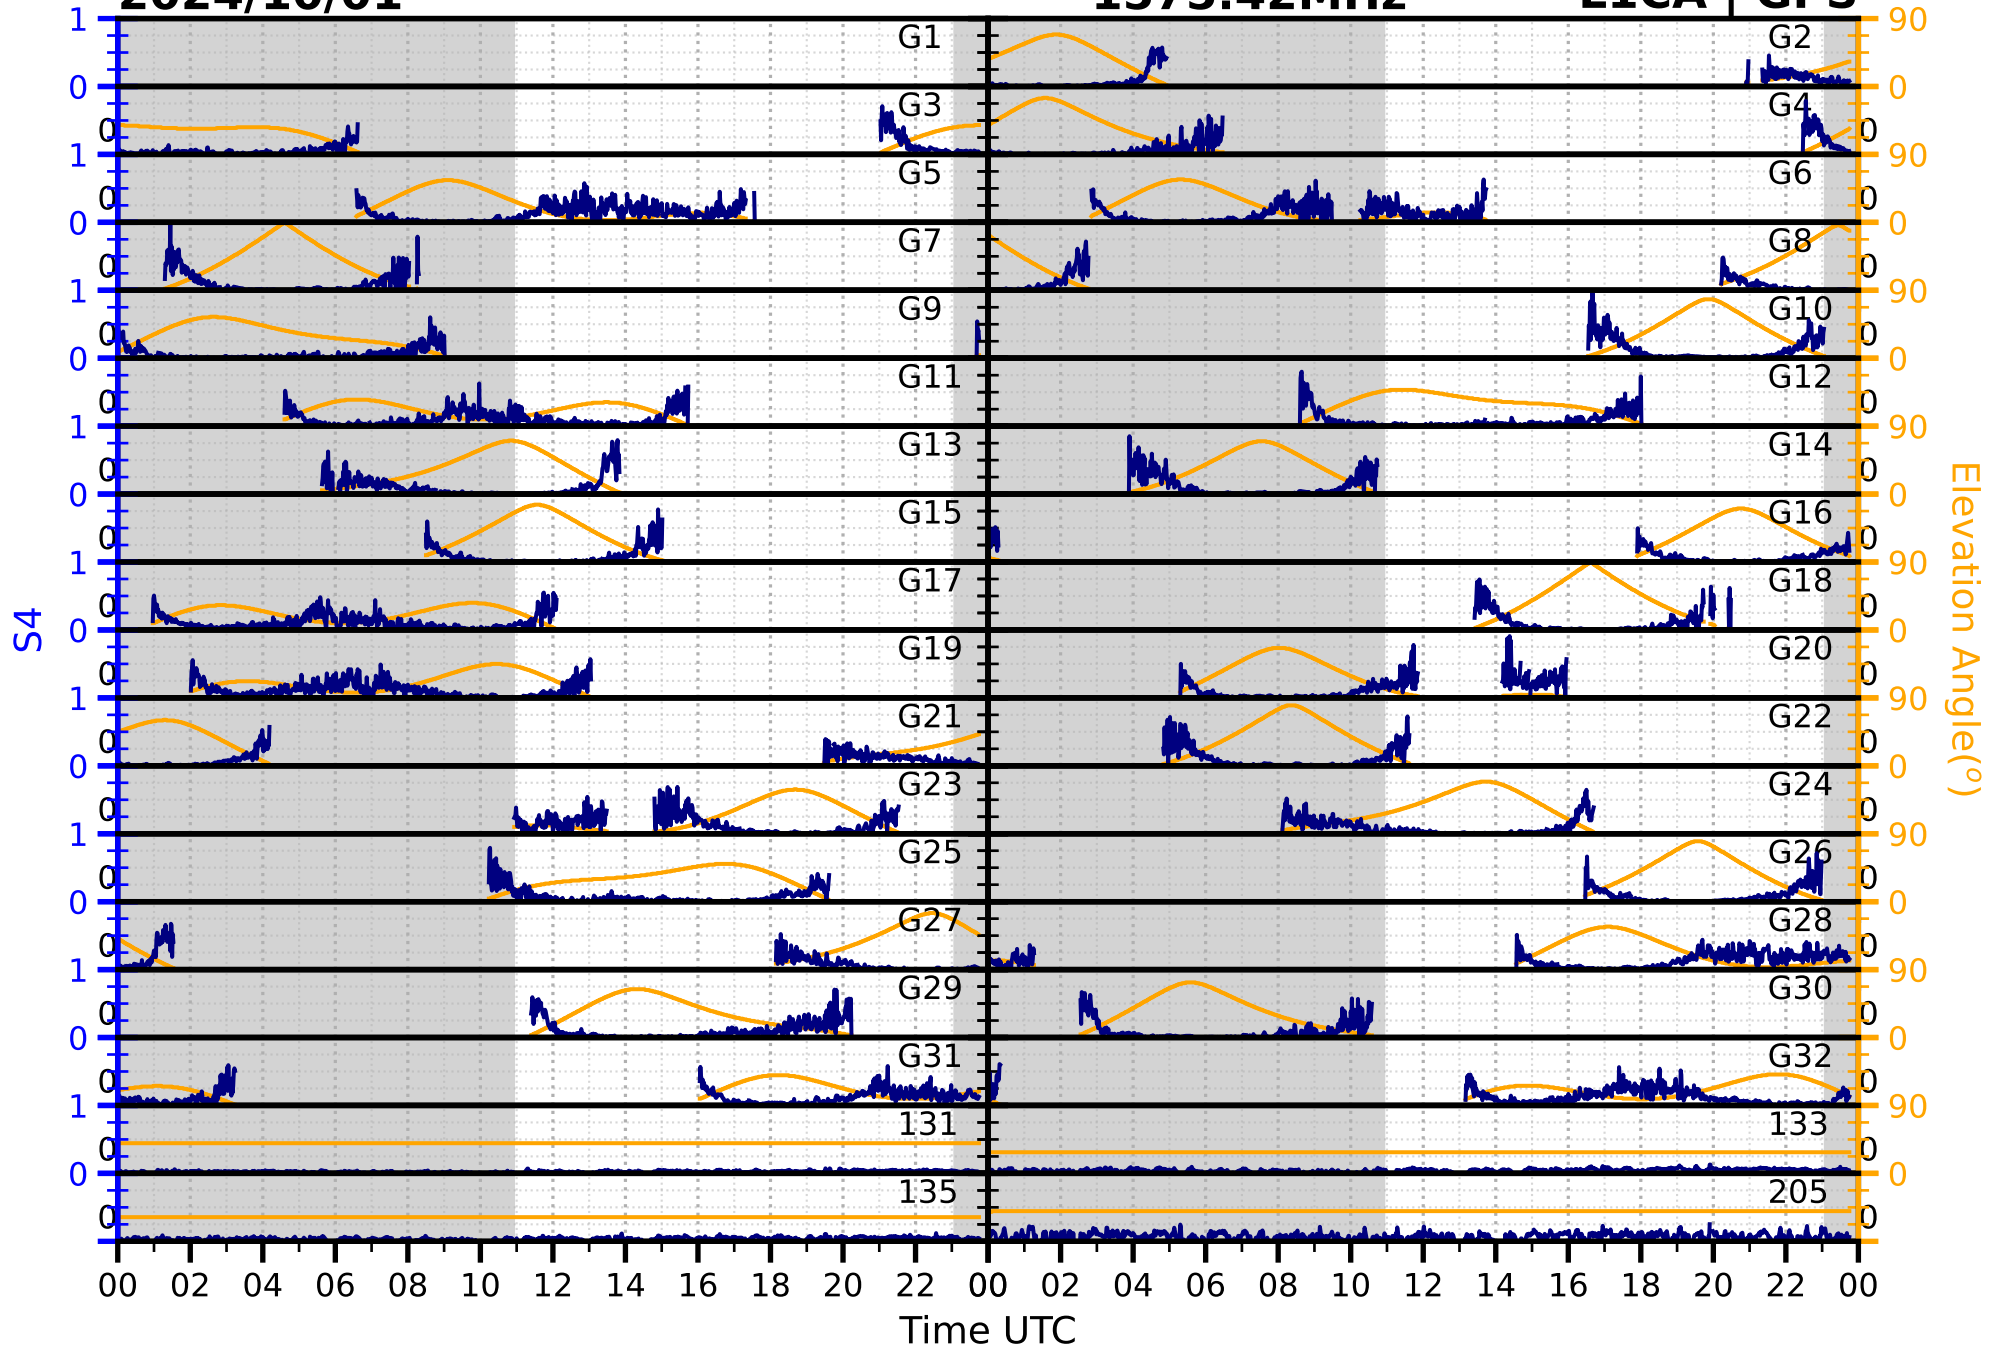

2024/10/01

S4

1575.42MHz

L1CA | GPS

2024/10/01

S4

1575.42MHz

L1BC | GALILEO

2024/10/01

S4

1602MHz

L1CA | GLONASS