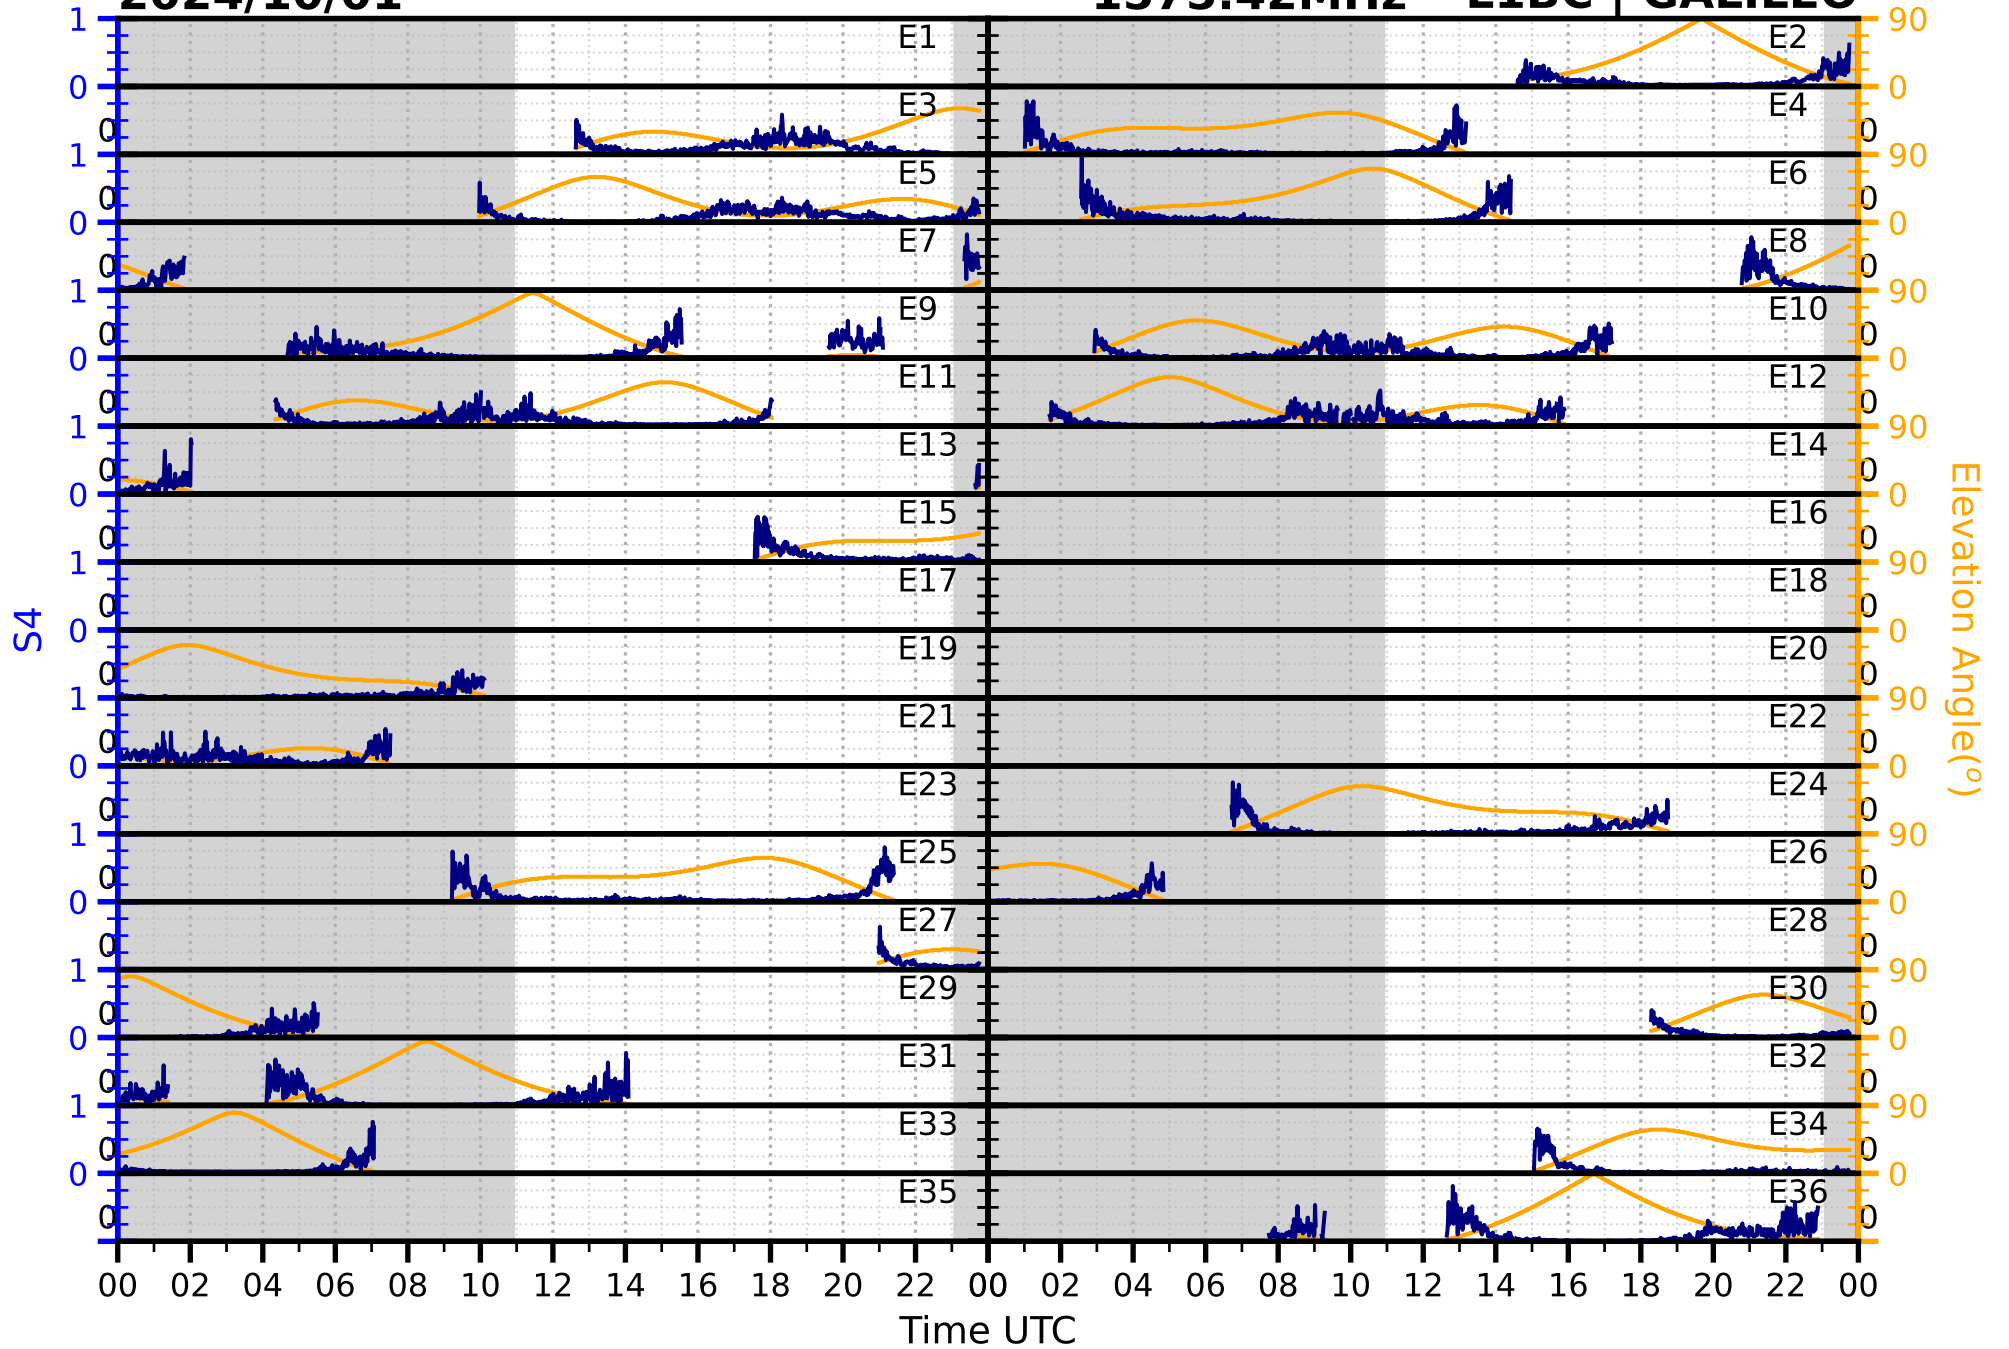

2024/10/01

S4

1575.42MHz

L1CA | GPS

2024/10/01

S4

1575.42MHz

L1BC | GALILEO

2024/10/01

S4

1602MHz

L1CA | GLONASS