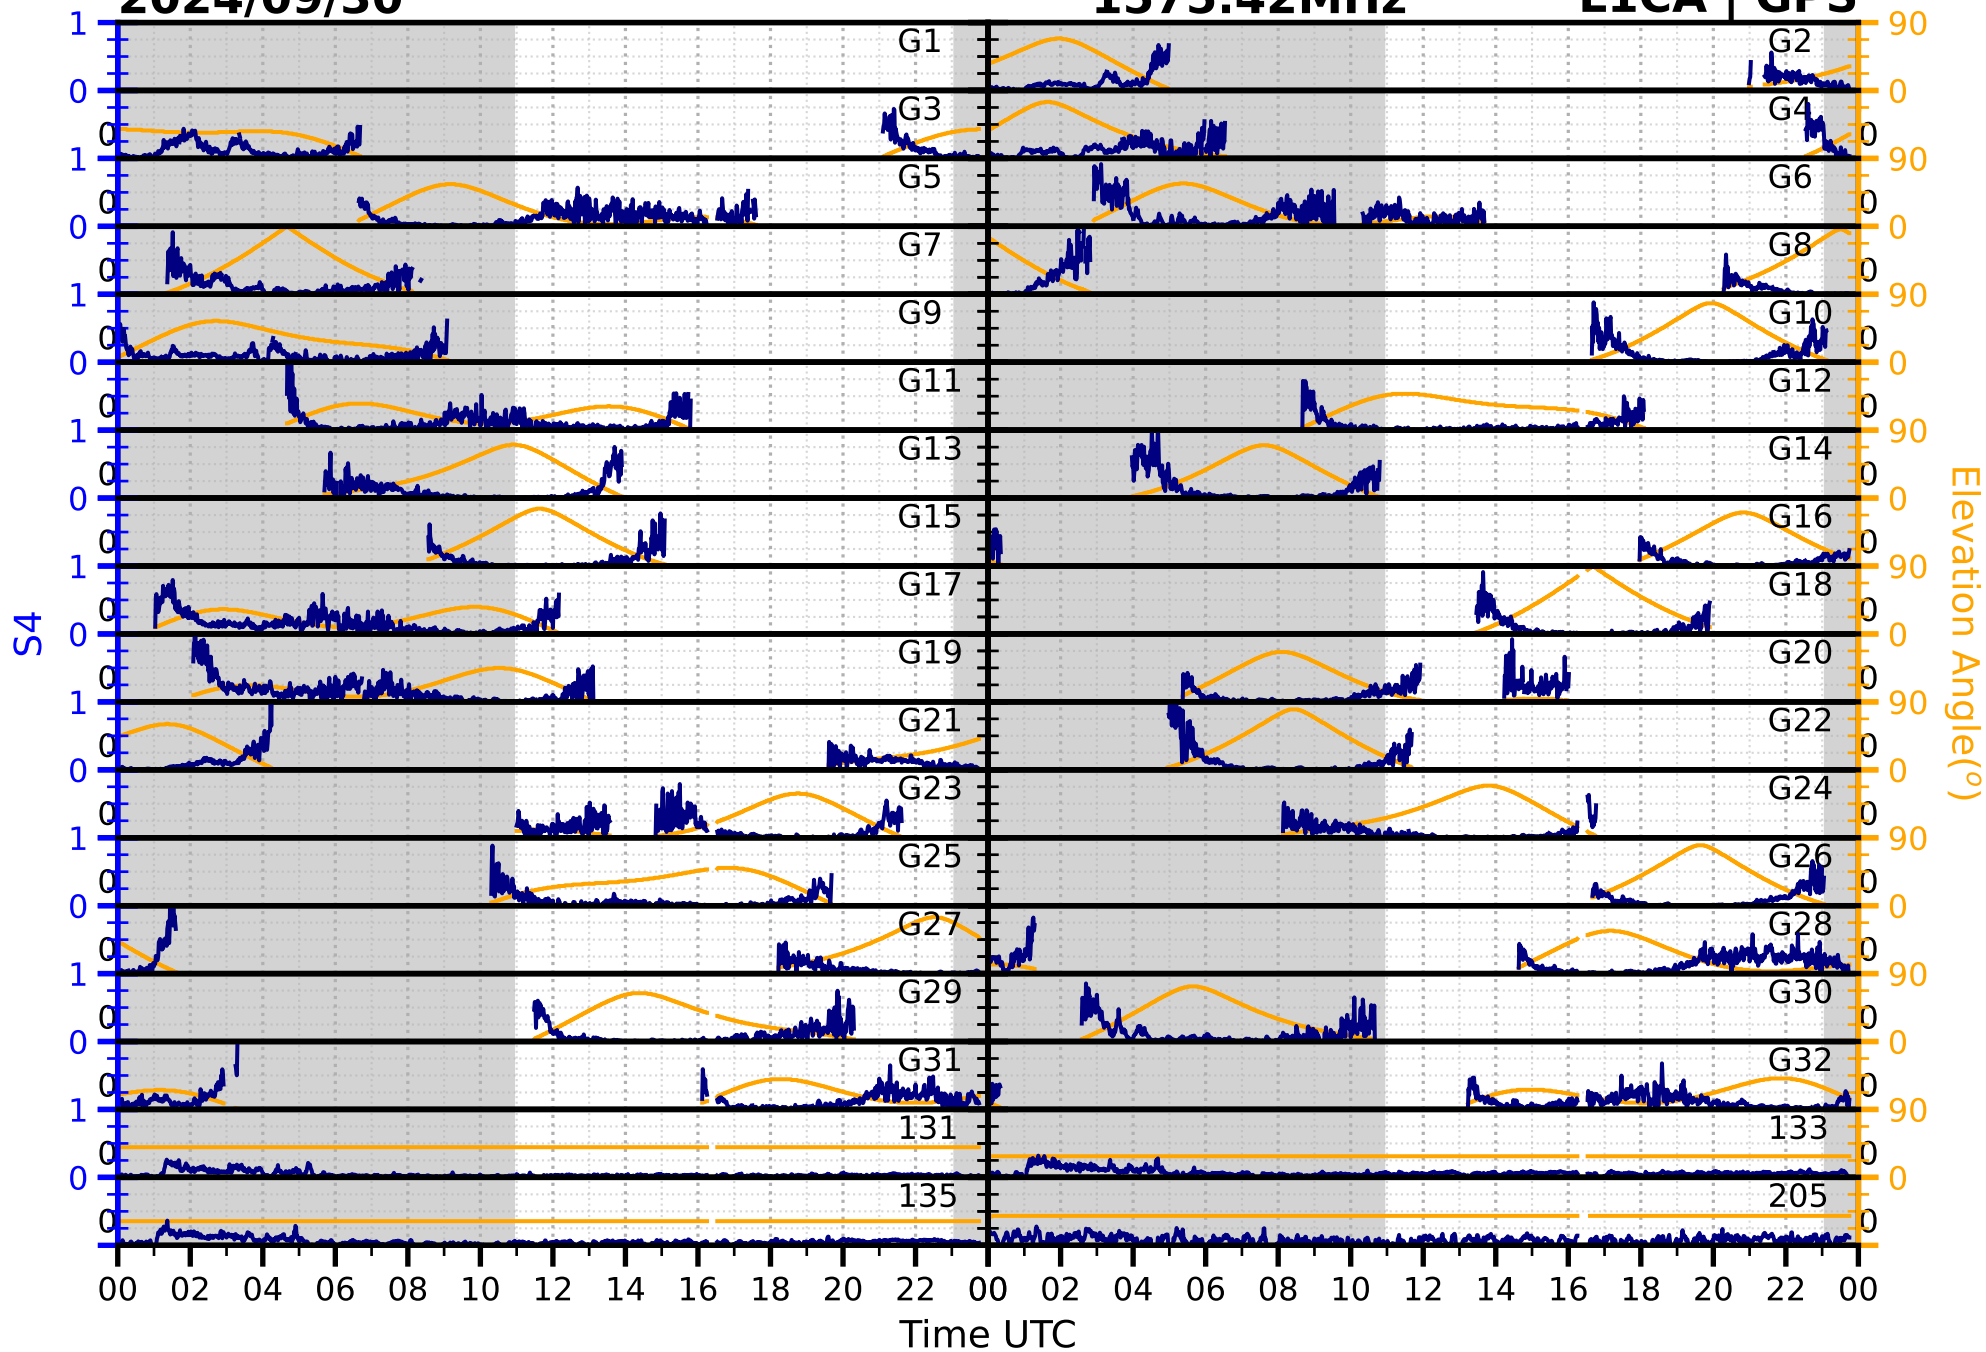

2024/09/30

S4

1575.42MHz

L1CA | GPS

2024/09/30

S4

1575.42MHz

L1BC

GALILEO

2024/09/30

S4

1602MHz

L1CA | GLONASS