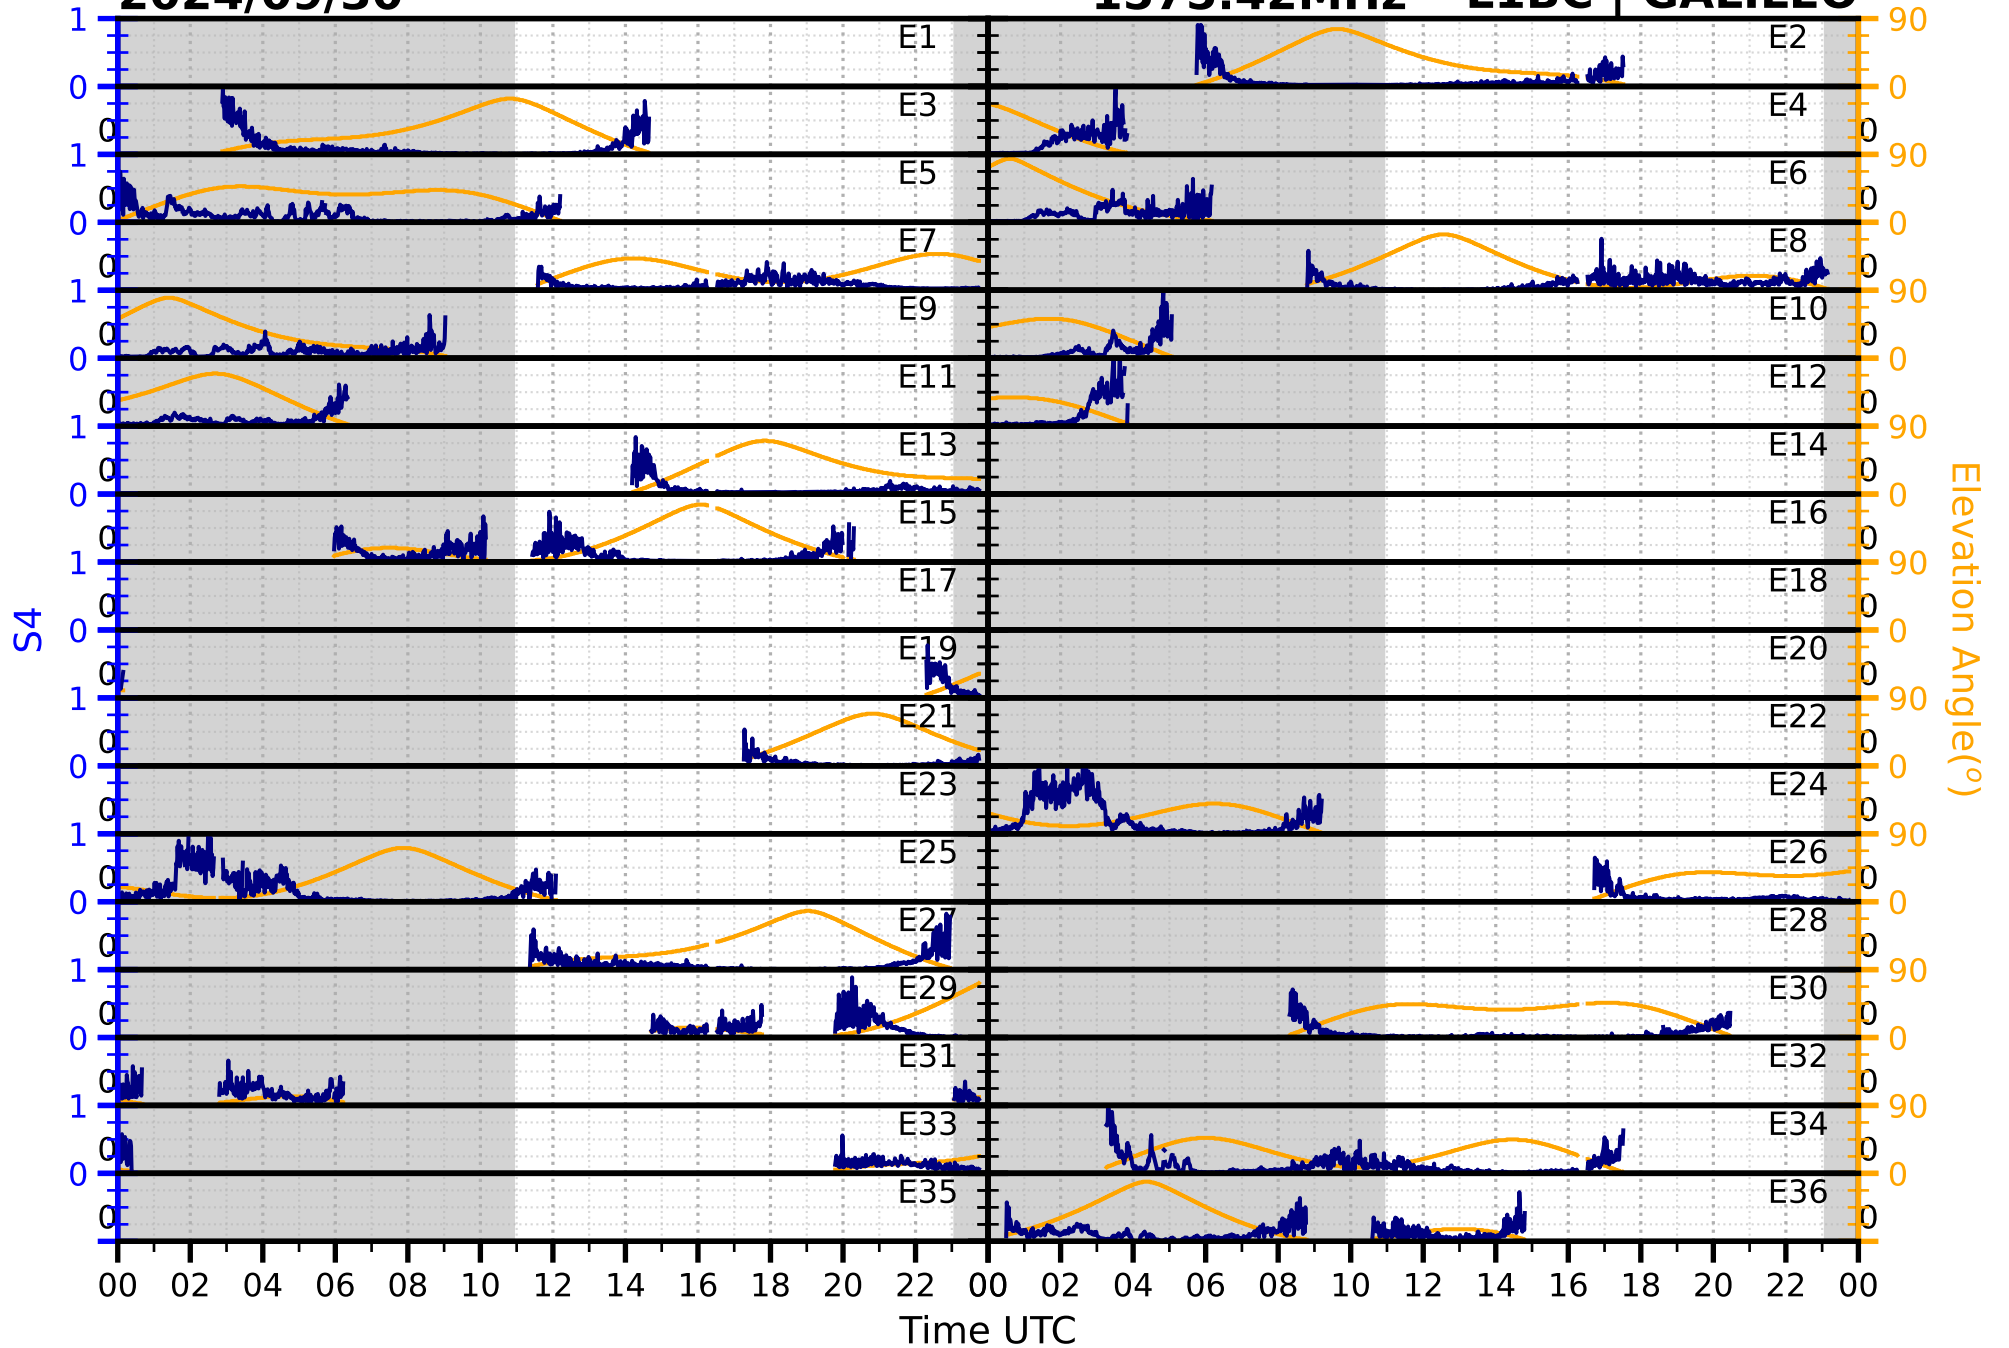

2024/09/30

S4

1575.42MHz

L1CA | GPS

2024/09/30

S4

1575.42MHz

L1BC

GALILEO

2024/09/30

S4

1602MHz

L1CA | GLONASS