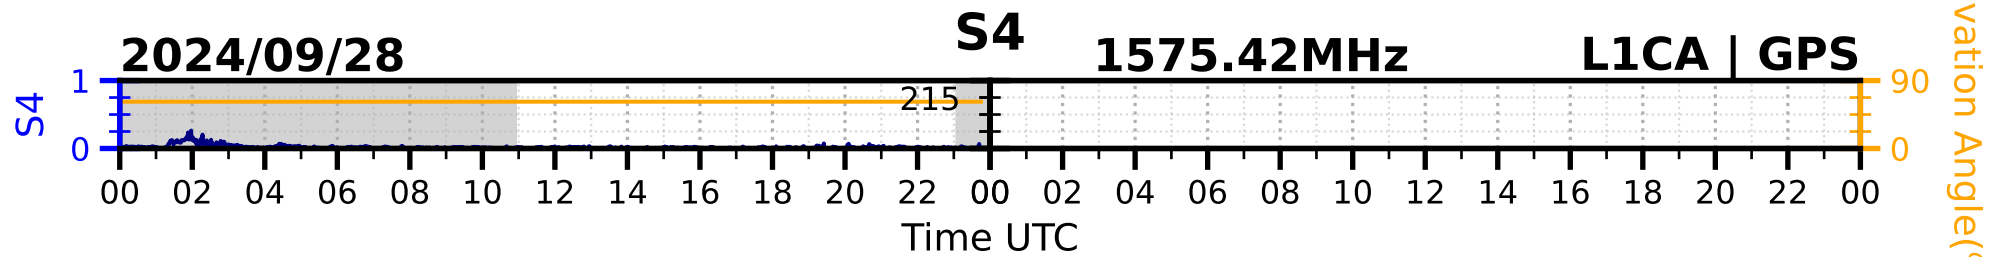

2024/09/28

S4

1575.42MHz

L1CA | GPS

2024/09/28

S4

1575.42MHz

L1BC | GALILEO

2024/09/28

S4

1602MHz

L1CA | GLONASS