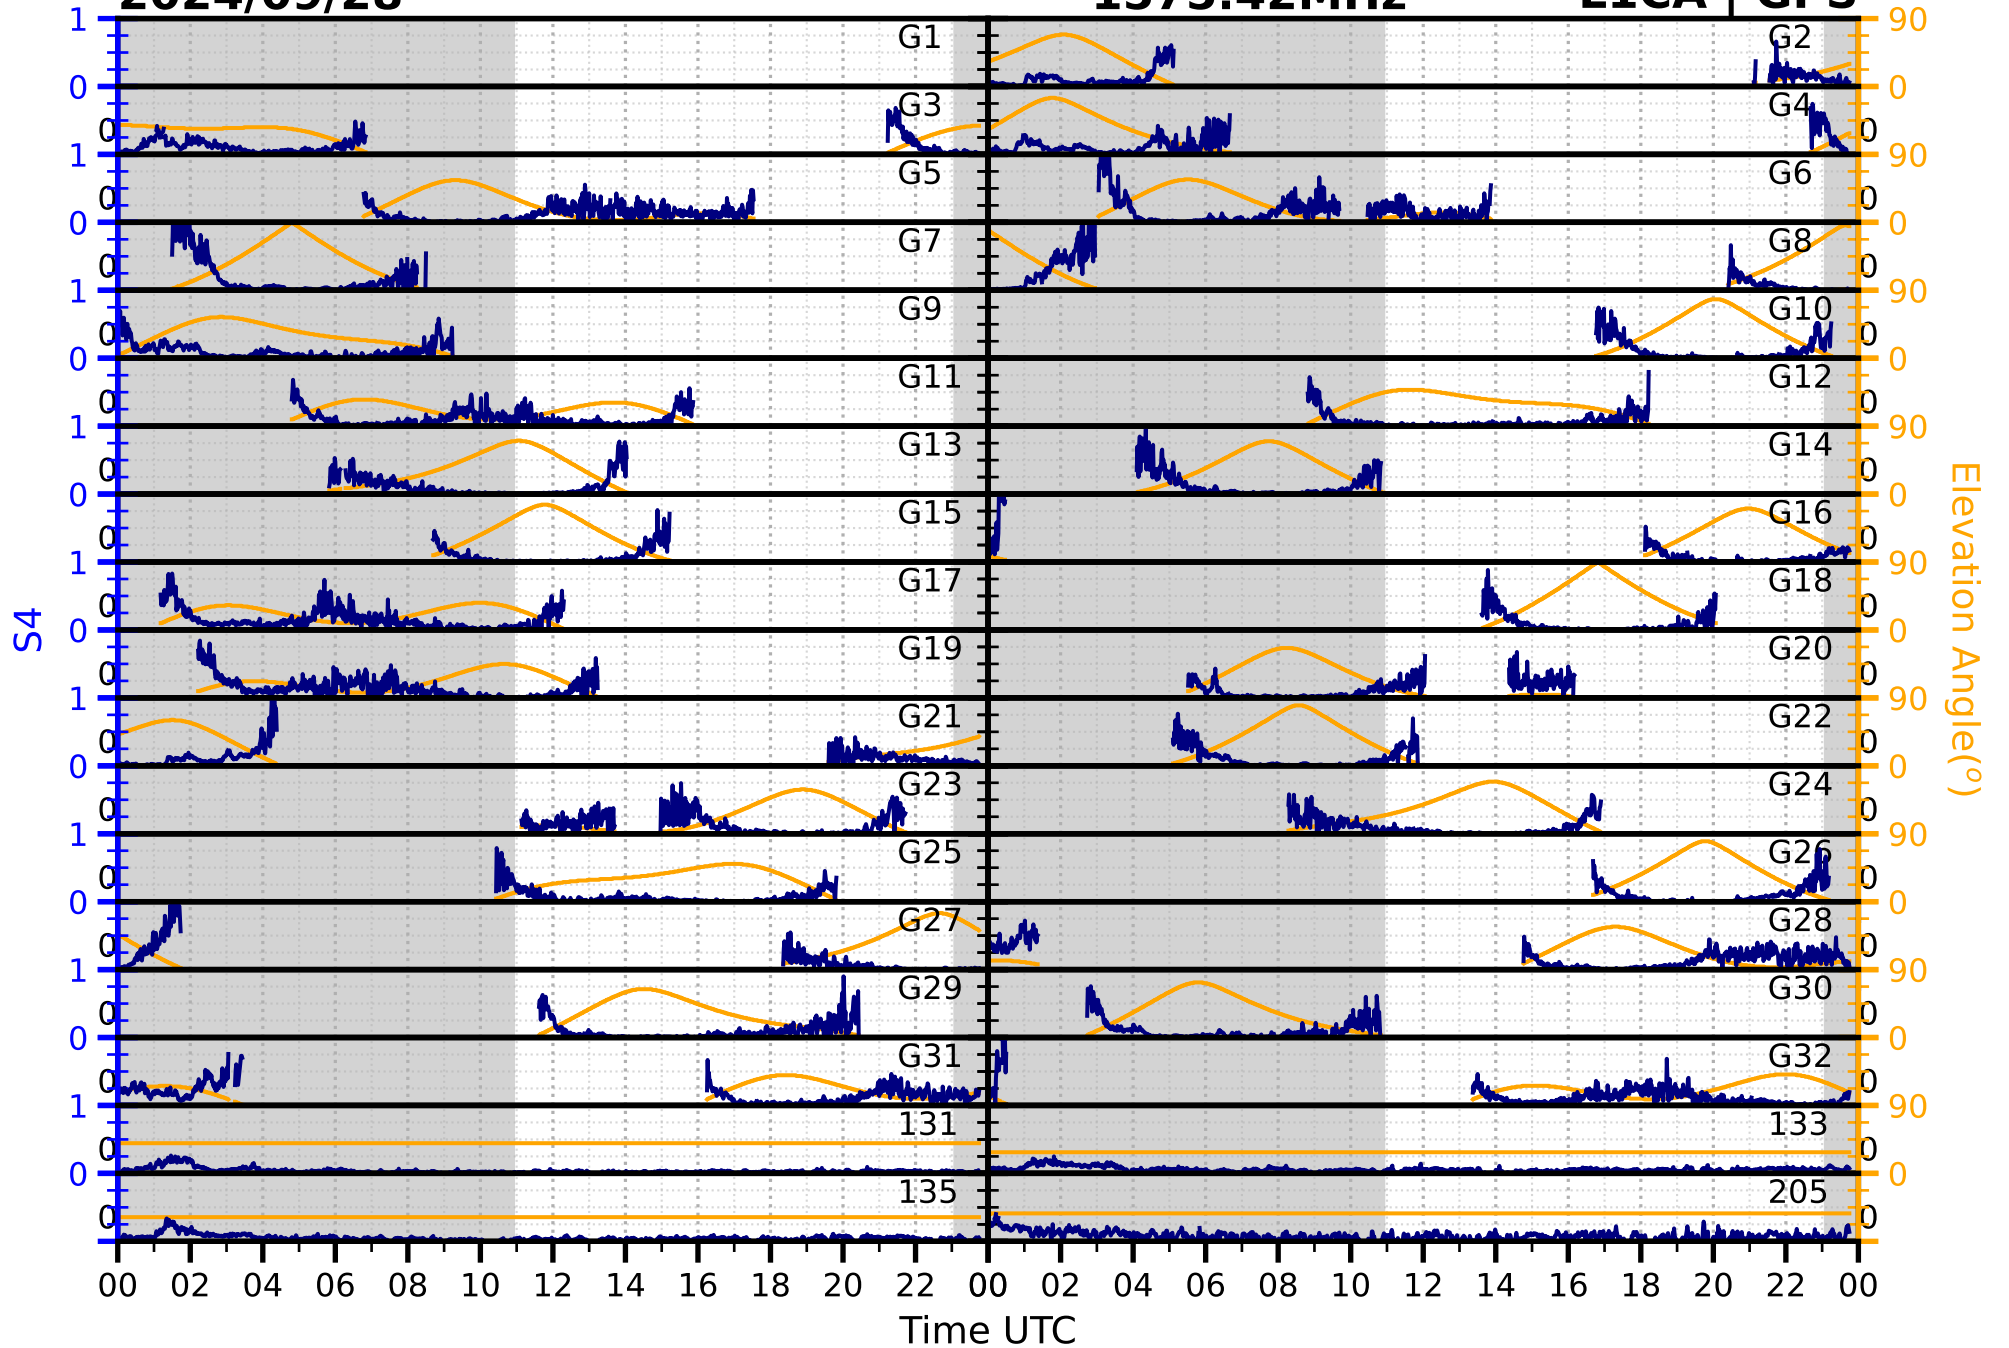

2024/09/28

S4

1575.42MHz

L1CA | GPS

2024/09/28

S4

1575.42MHz

L1BC | GALILEO

2024/09/28

S4

1602MHz

L1CA | GLONASS