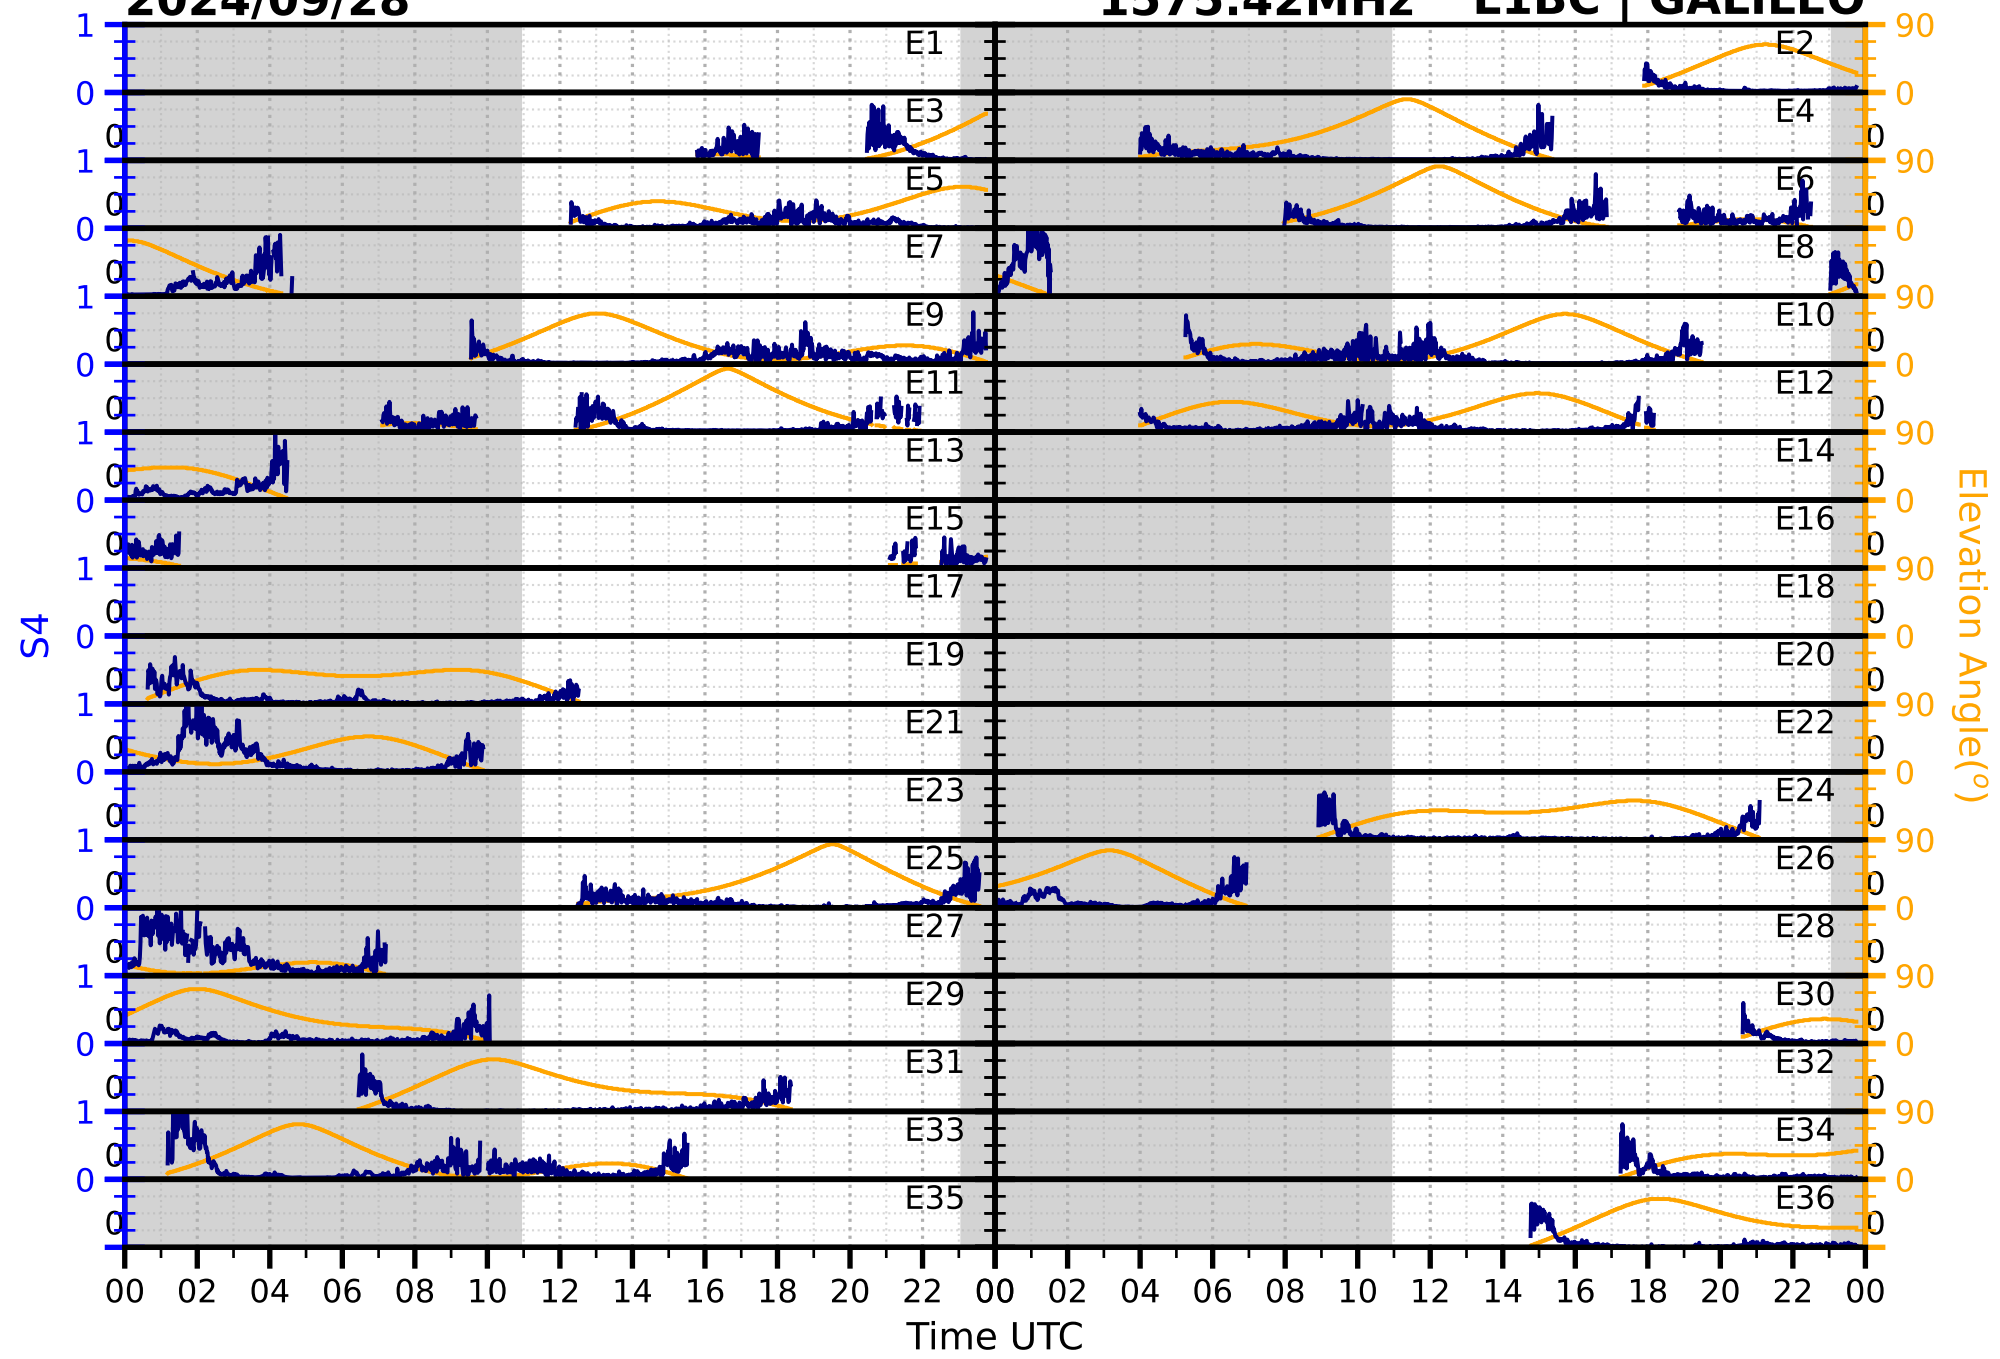

2024/09/28

S4

1575.42MHz

L1CA | GPS

2024/09/28

S4

1575.42MHz

L1BC | GALILEO

2024/09/28

S4

1602MHz

L1CA | GLONASS