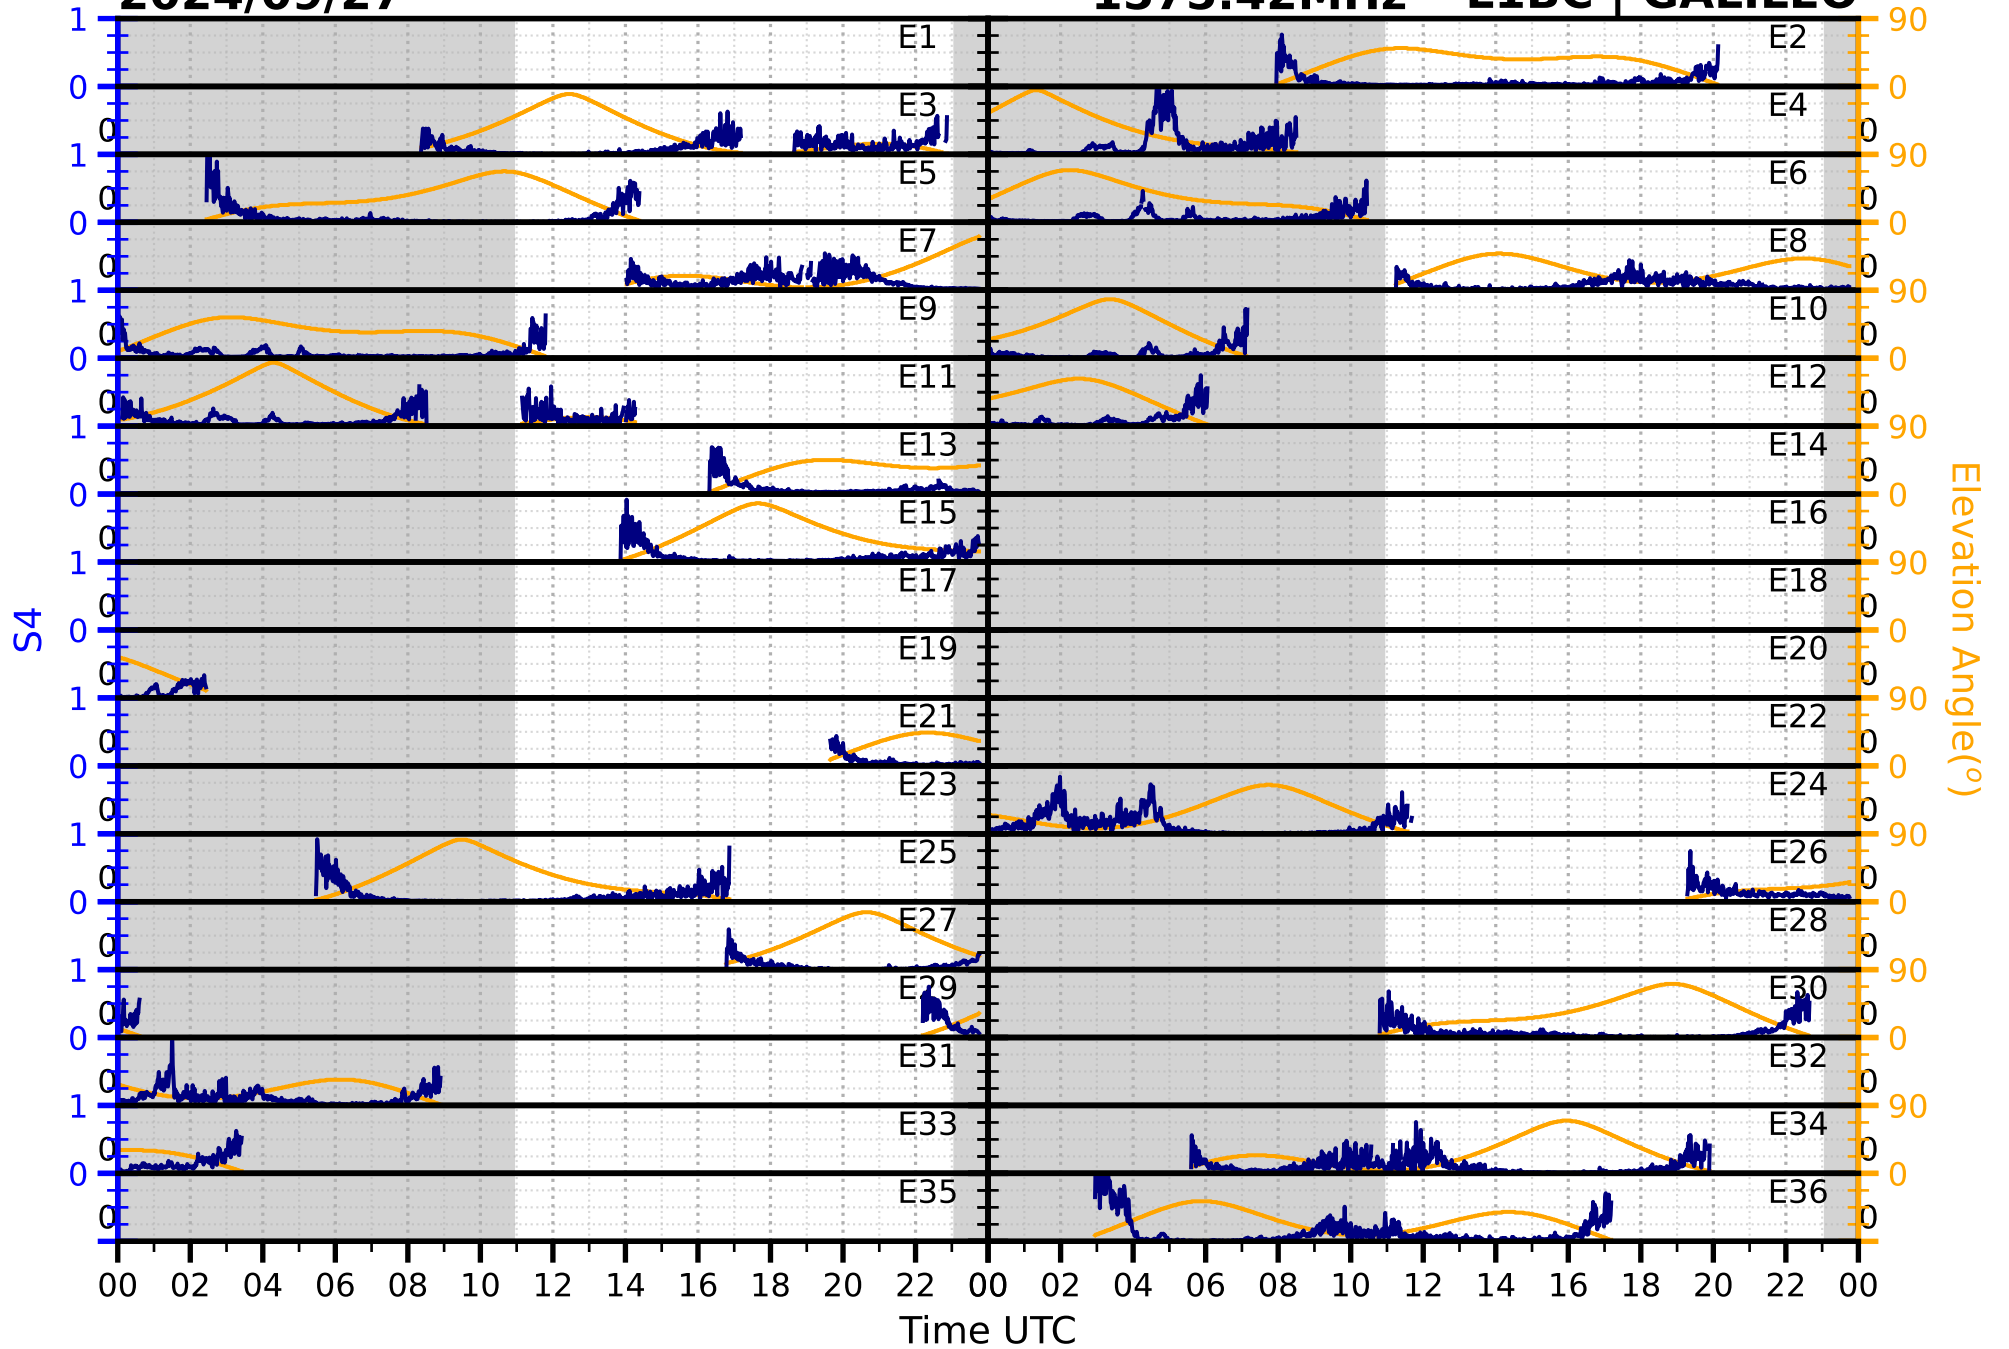

2024/09/27

S4

1575.42MHz

L1CA | GPS

2024/09/27

S4

1575.42MHz

L1BC | GALILEO

2024/09/27

S4

1602MHz

L1CA | GLONASS