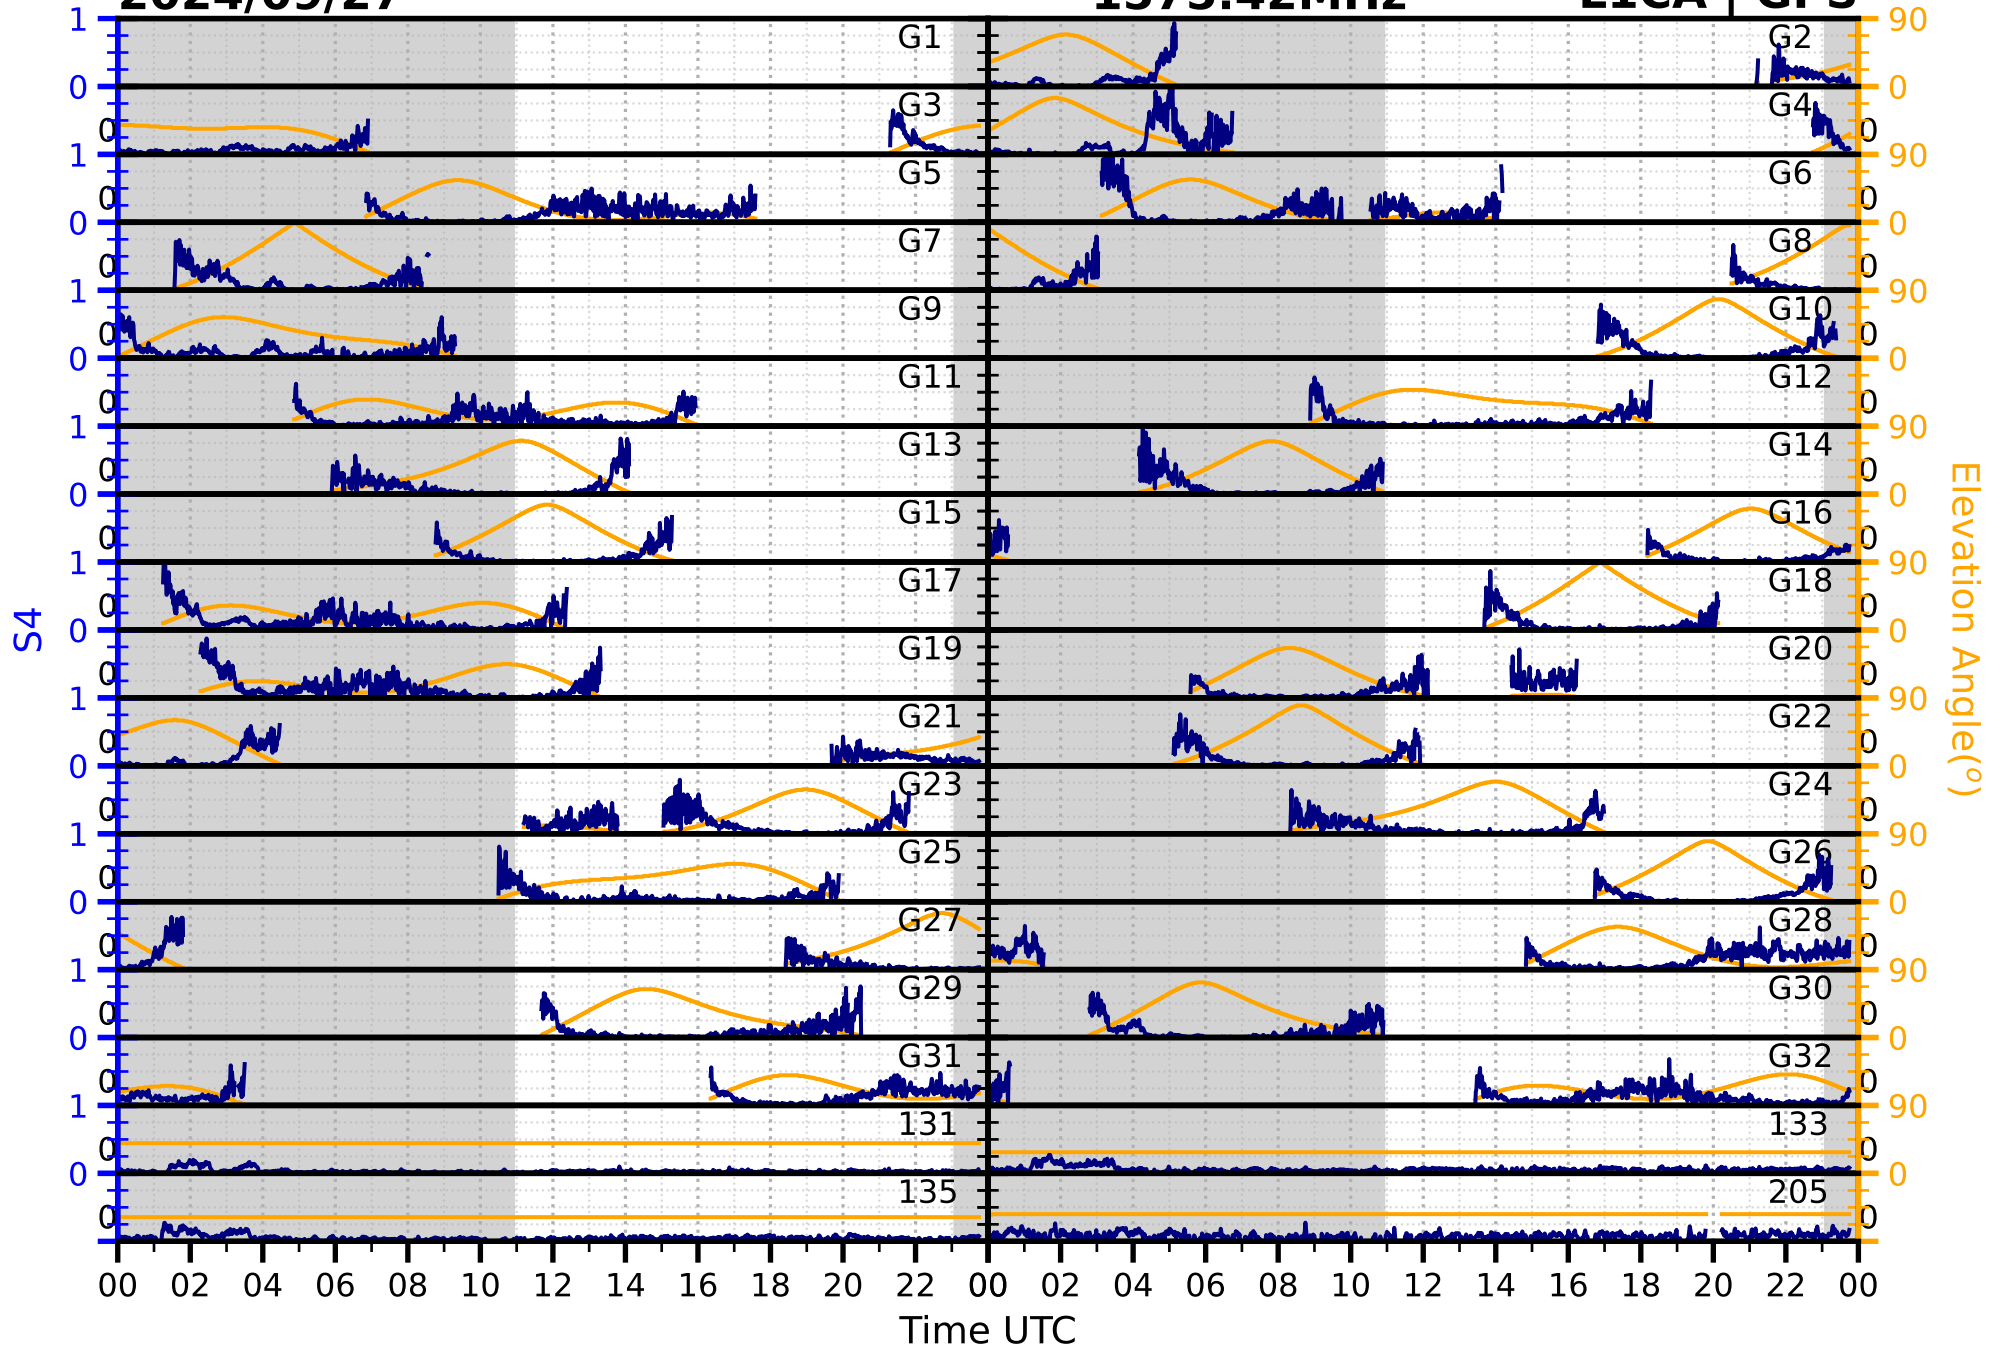

2024/09/27

S4

1575.42MHz

L1CA | GPS

2024/09/27

S4

1575.42MHz

L1BC | GALILEO

2024/09/27

S4

1602MHz

L1CA | GLONASS