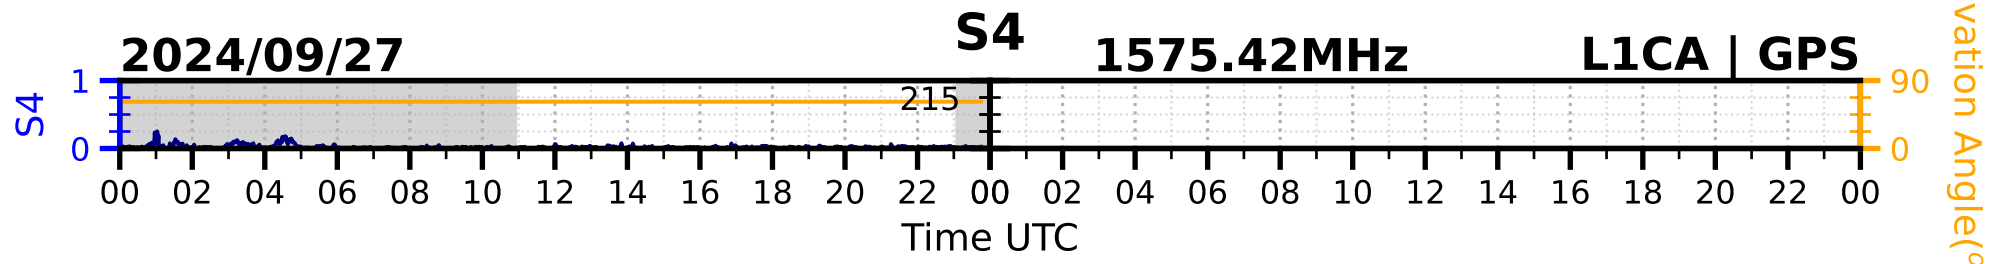

2024/09/27

S4

1575.42MHz

L1CA | GPS

2024/09/27

S4

1575.42MHz

L1BC | GALILEO

2024/09/27

S4

1602MHz

L1CA | GLONASS