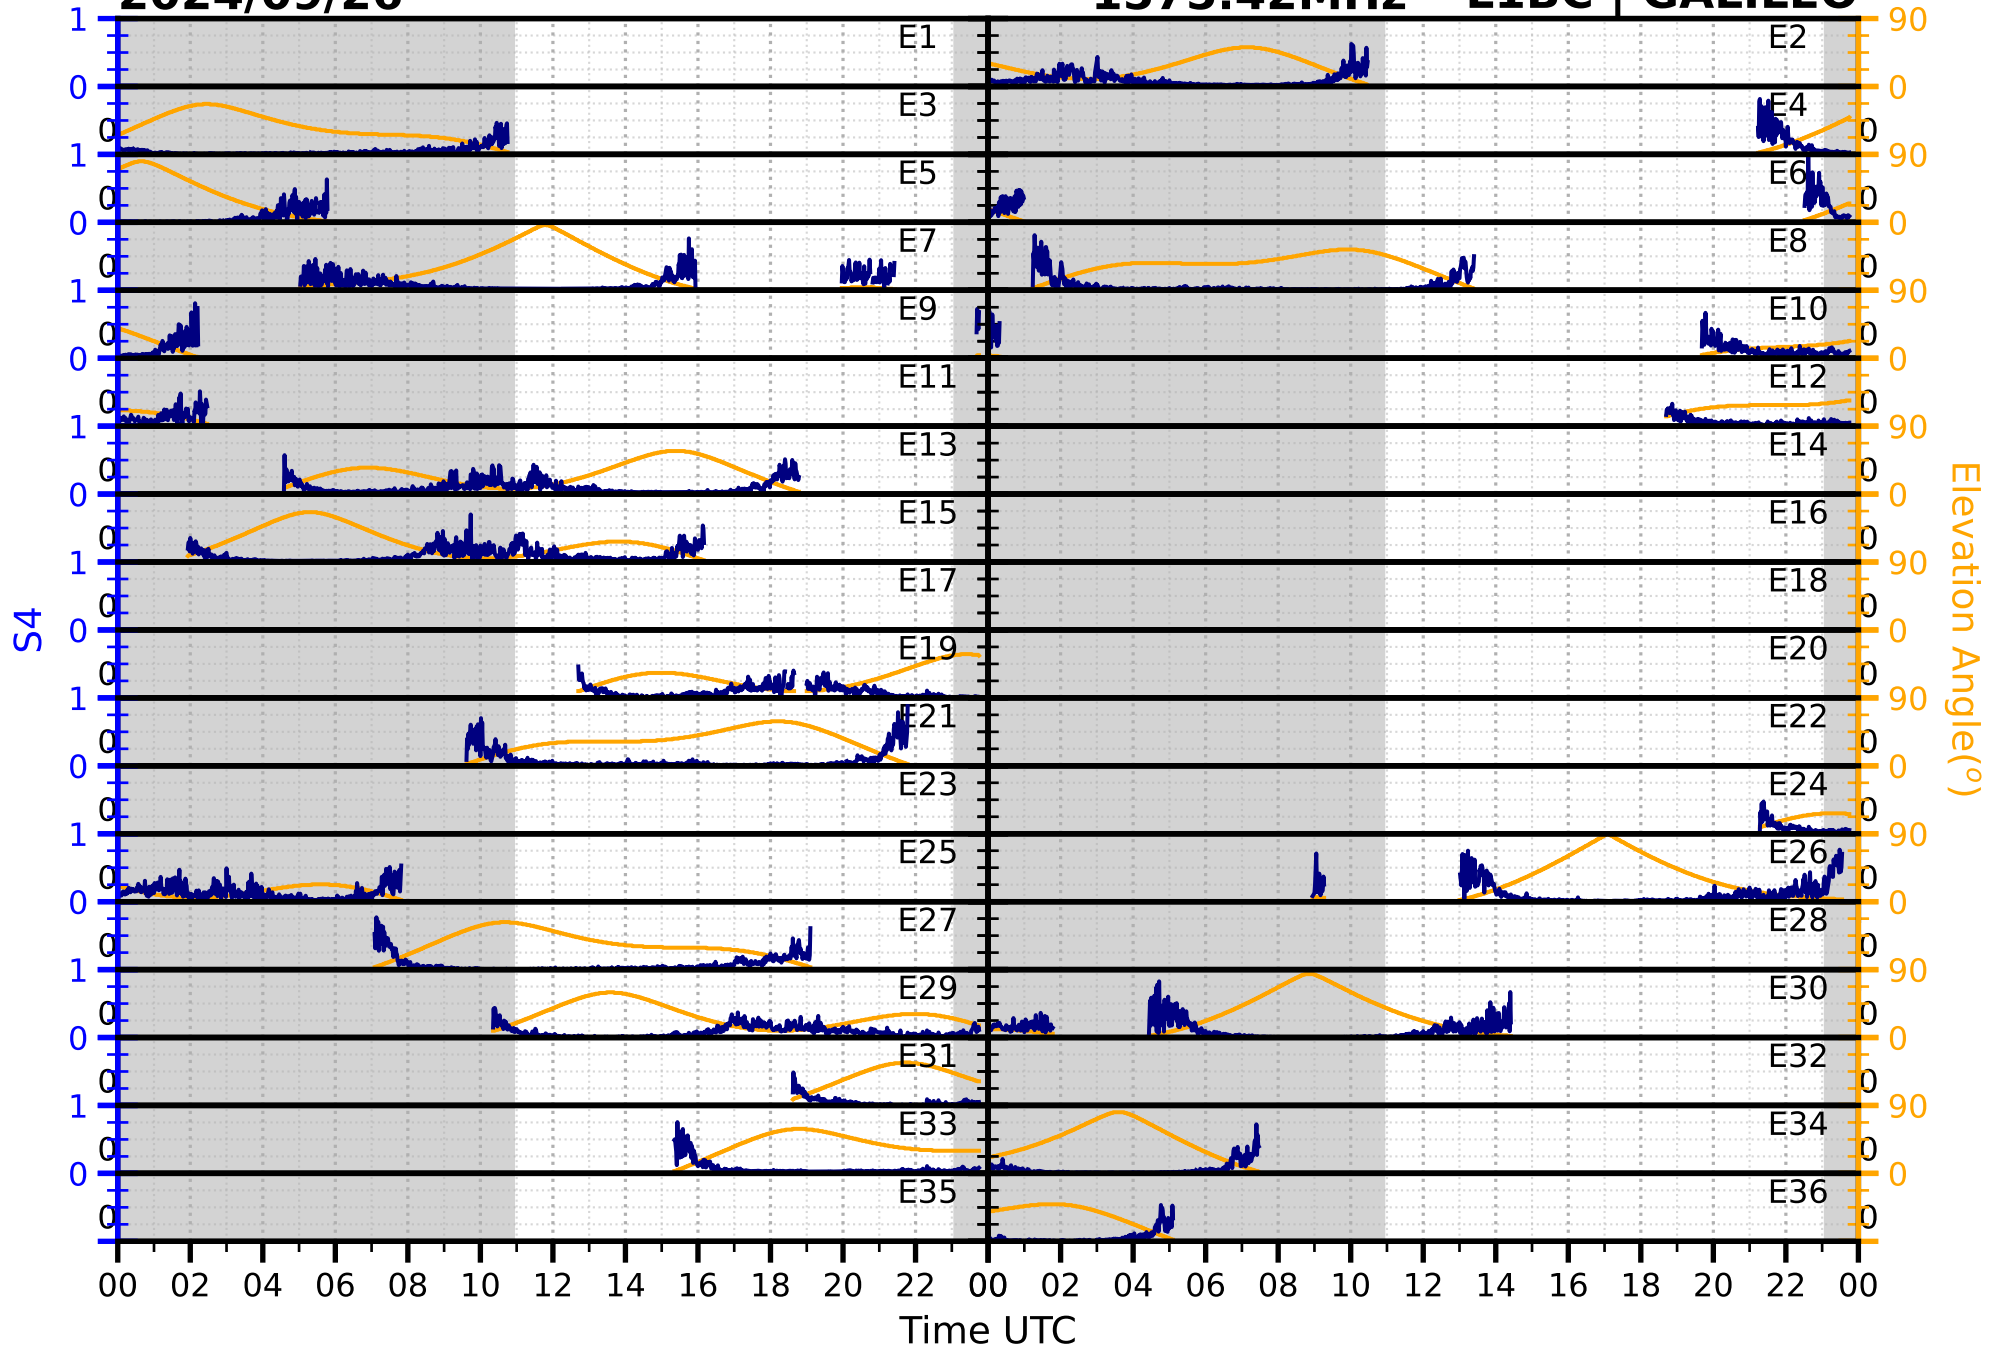

2024/09/26

S4

1575.42MHz

L1CA | GPS

2024/09/26

S4

1575.42MHz

L1BC | GALILEO

2024/09/26

S4

1602MHz

L1CA | GLONASS