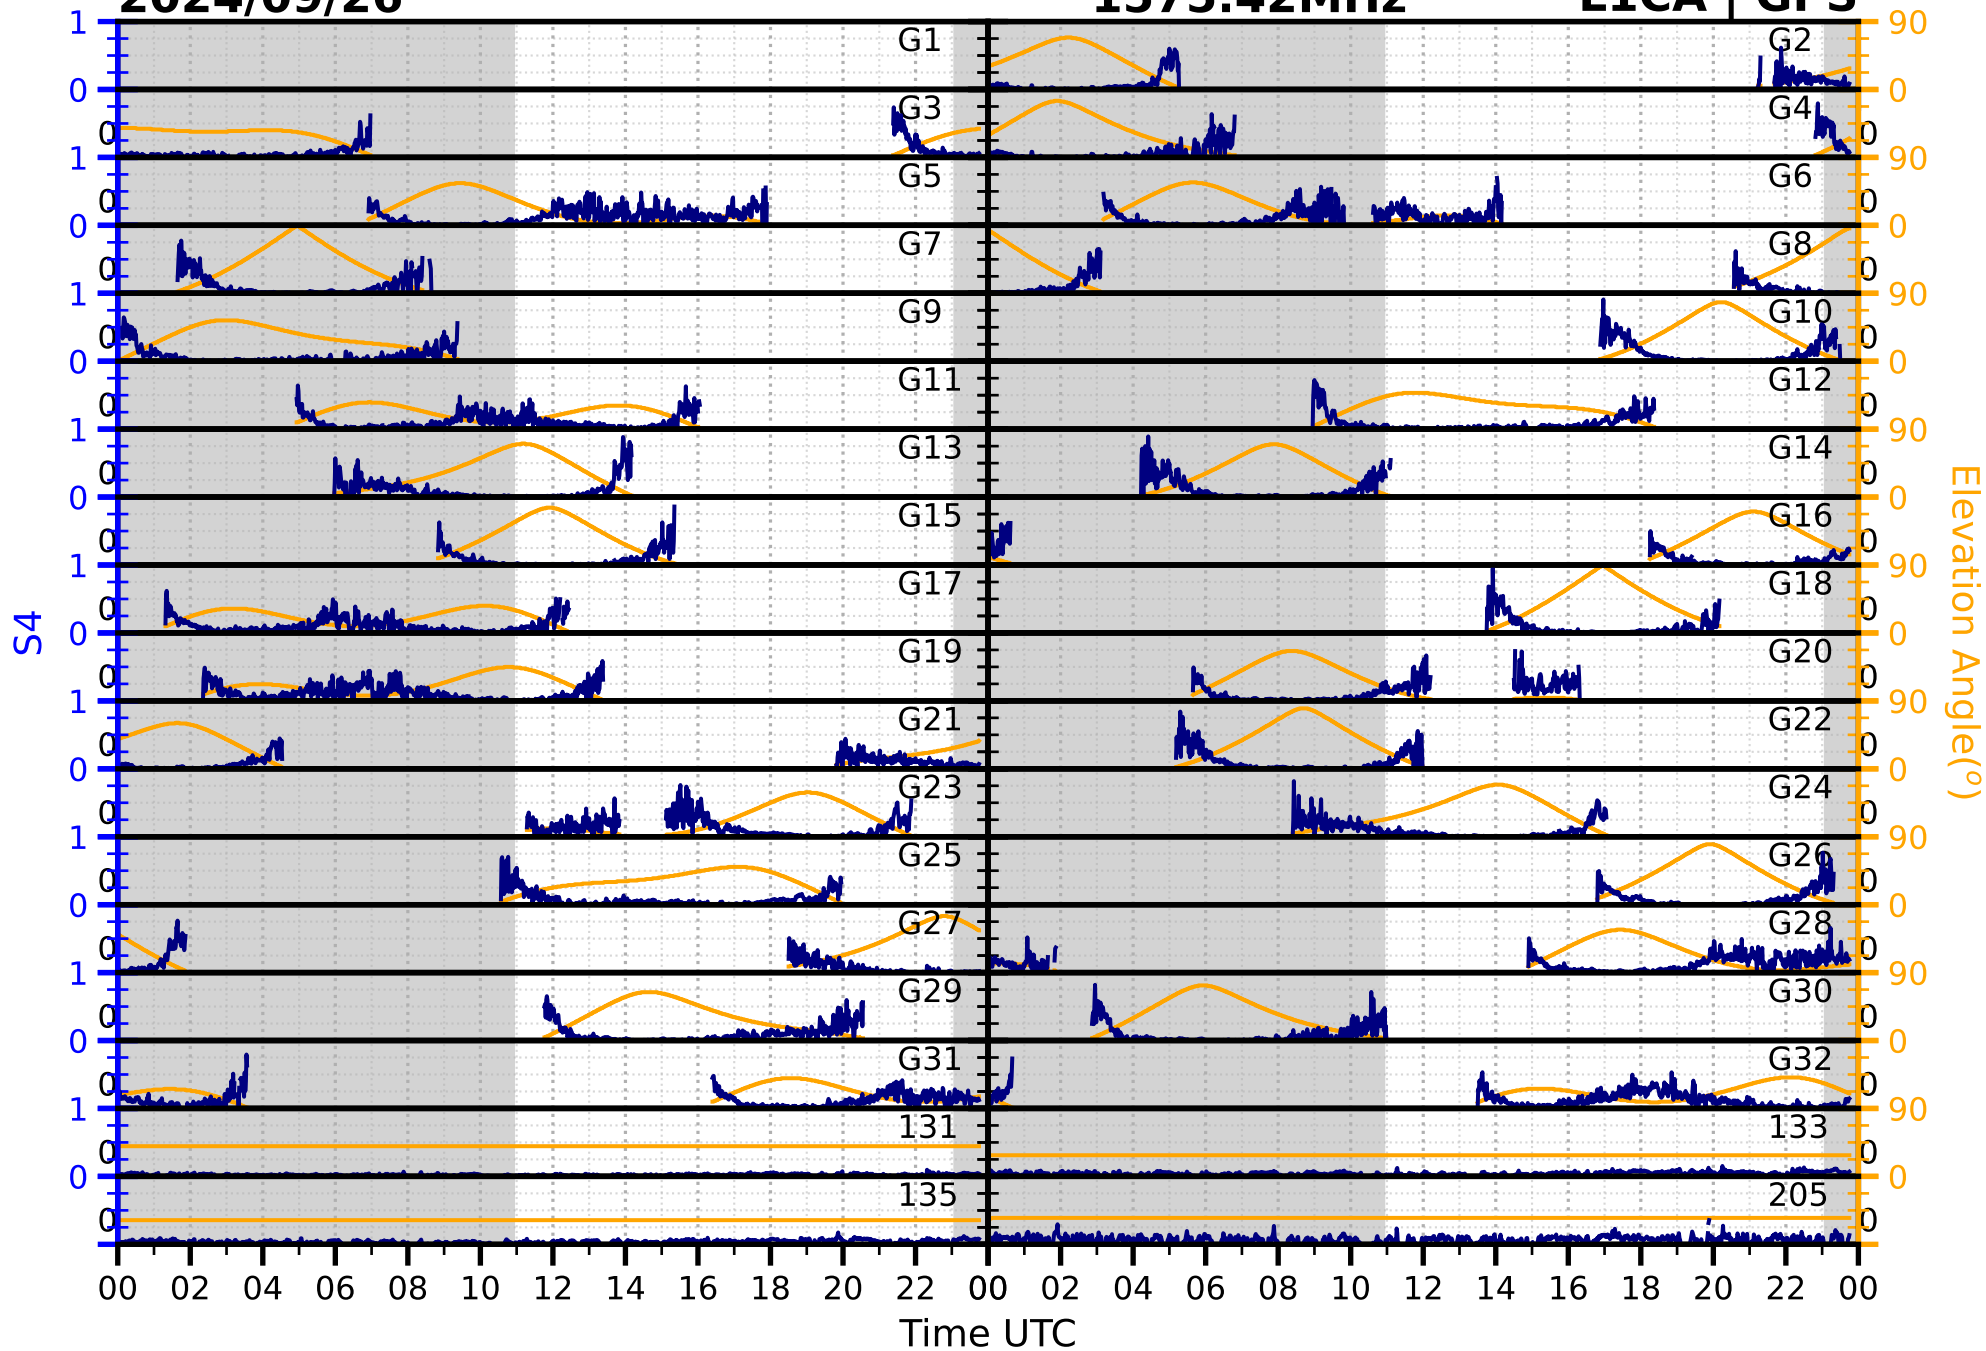

2024/09/26

S4

1575.42MHz

L1CA | GPS

2024/09/26

S4

1575.42MHz

L1BC | GALILEO

2024/09/26

S4

1602MHz

L1CA | GLONASS