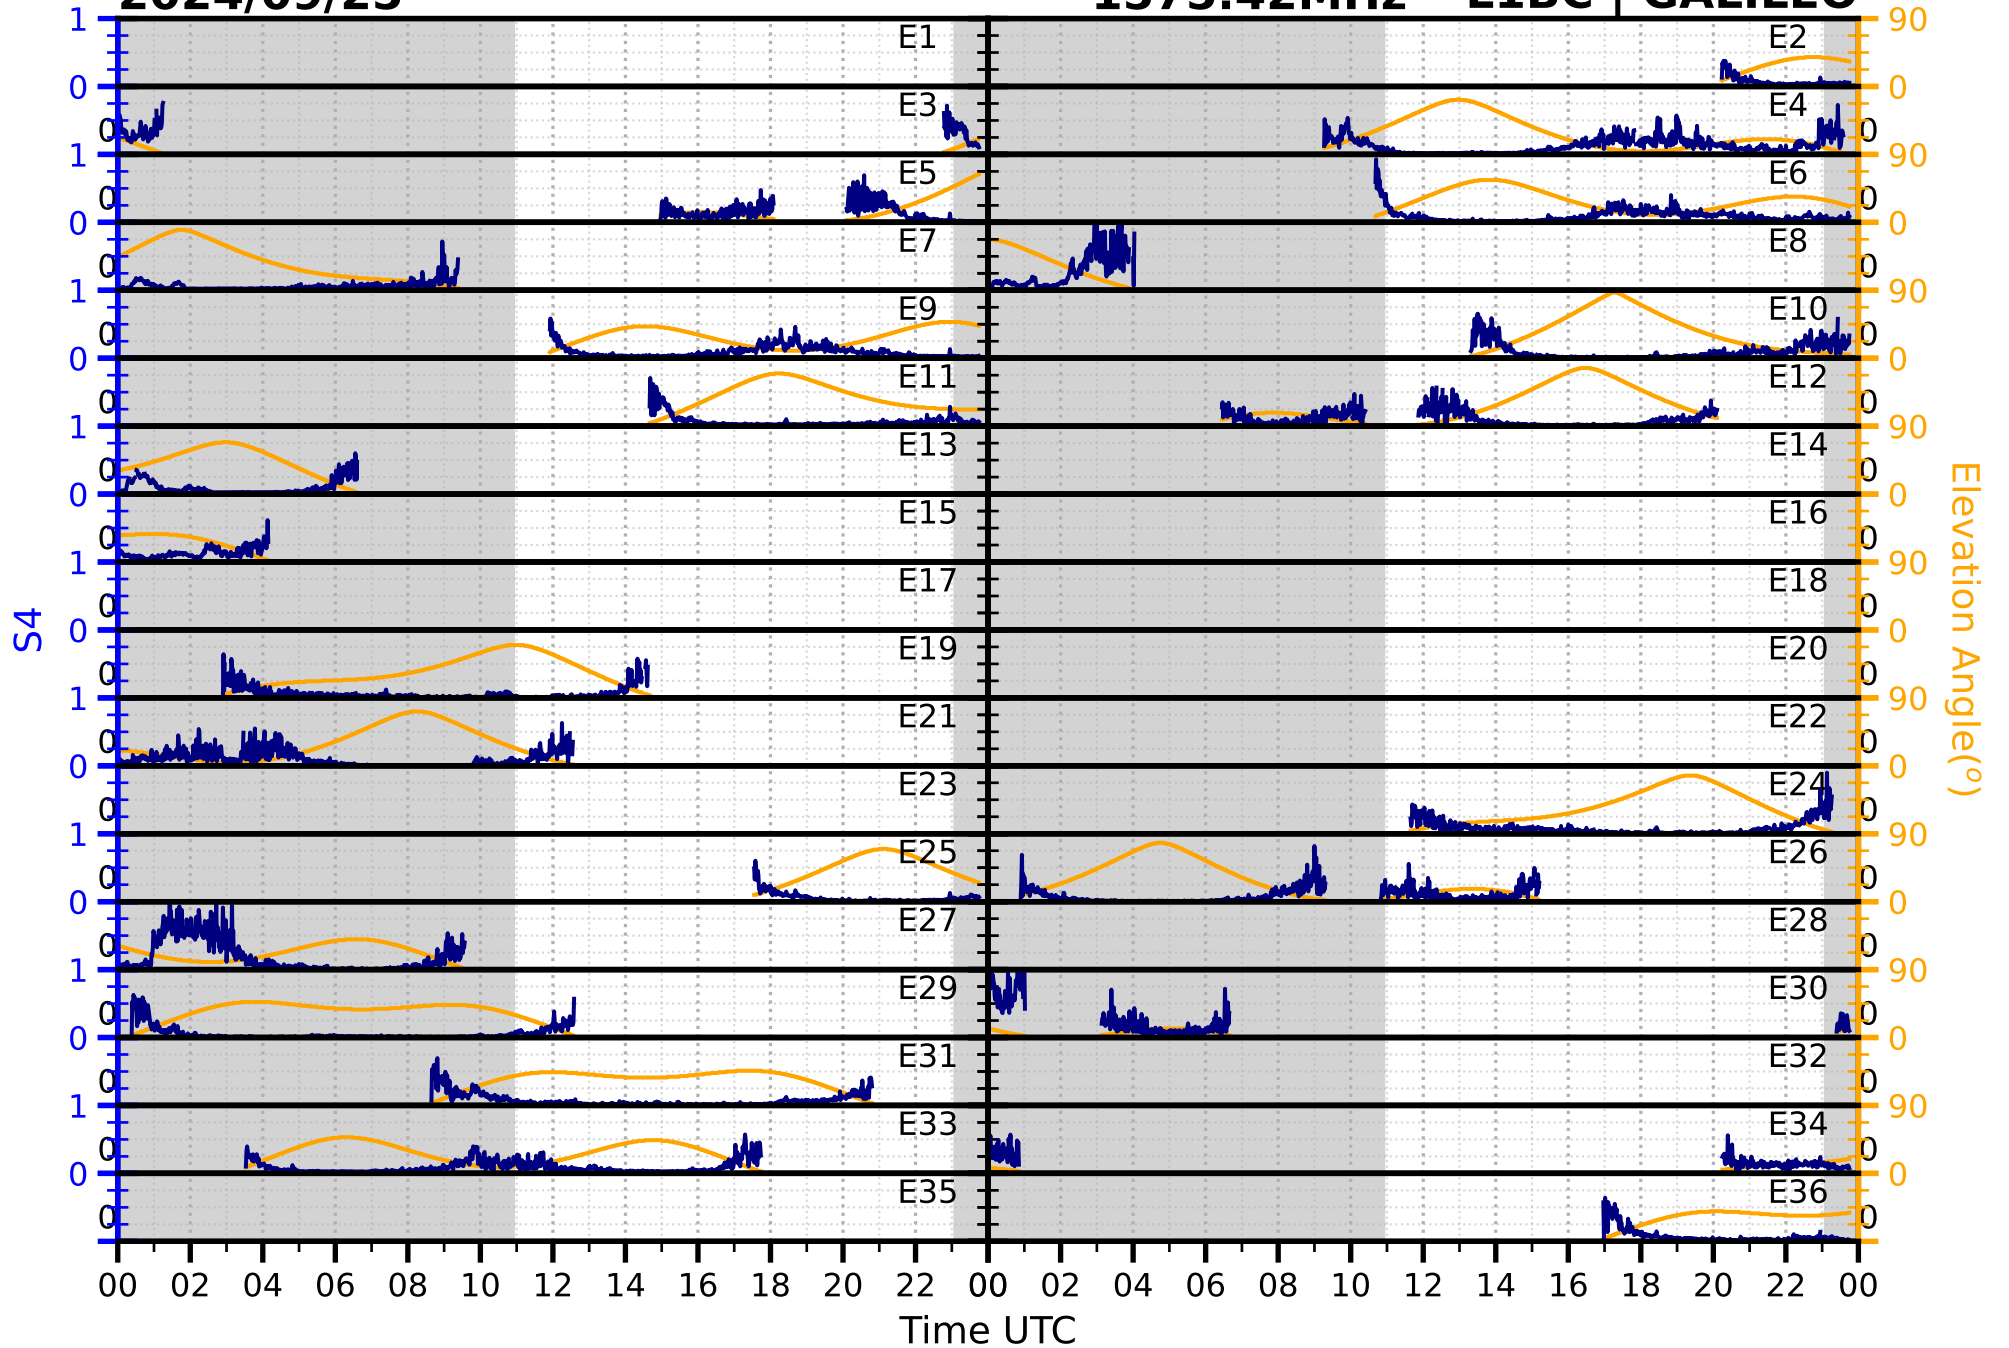

2024/09/25

S4

1575.42MHz

L1CA | GPS

2024/09/25

S4

1575.42MHz

L1BC | GALILEO

2024/09/25

S4

1602MHz

L1CA | GLONASS