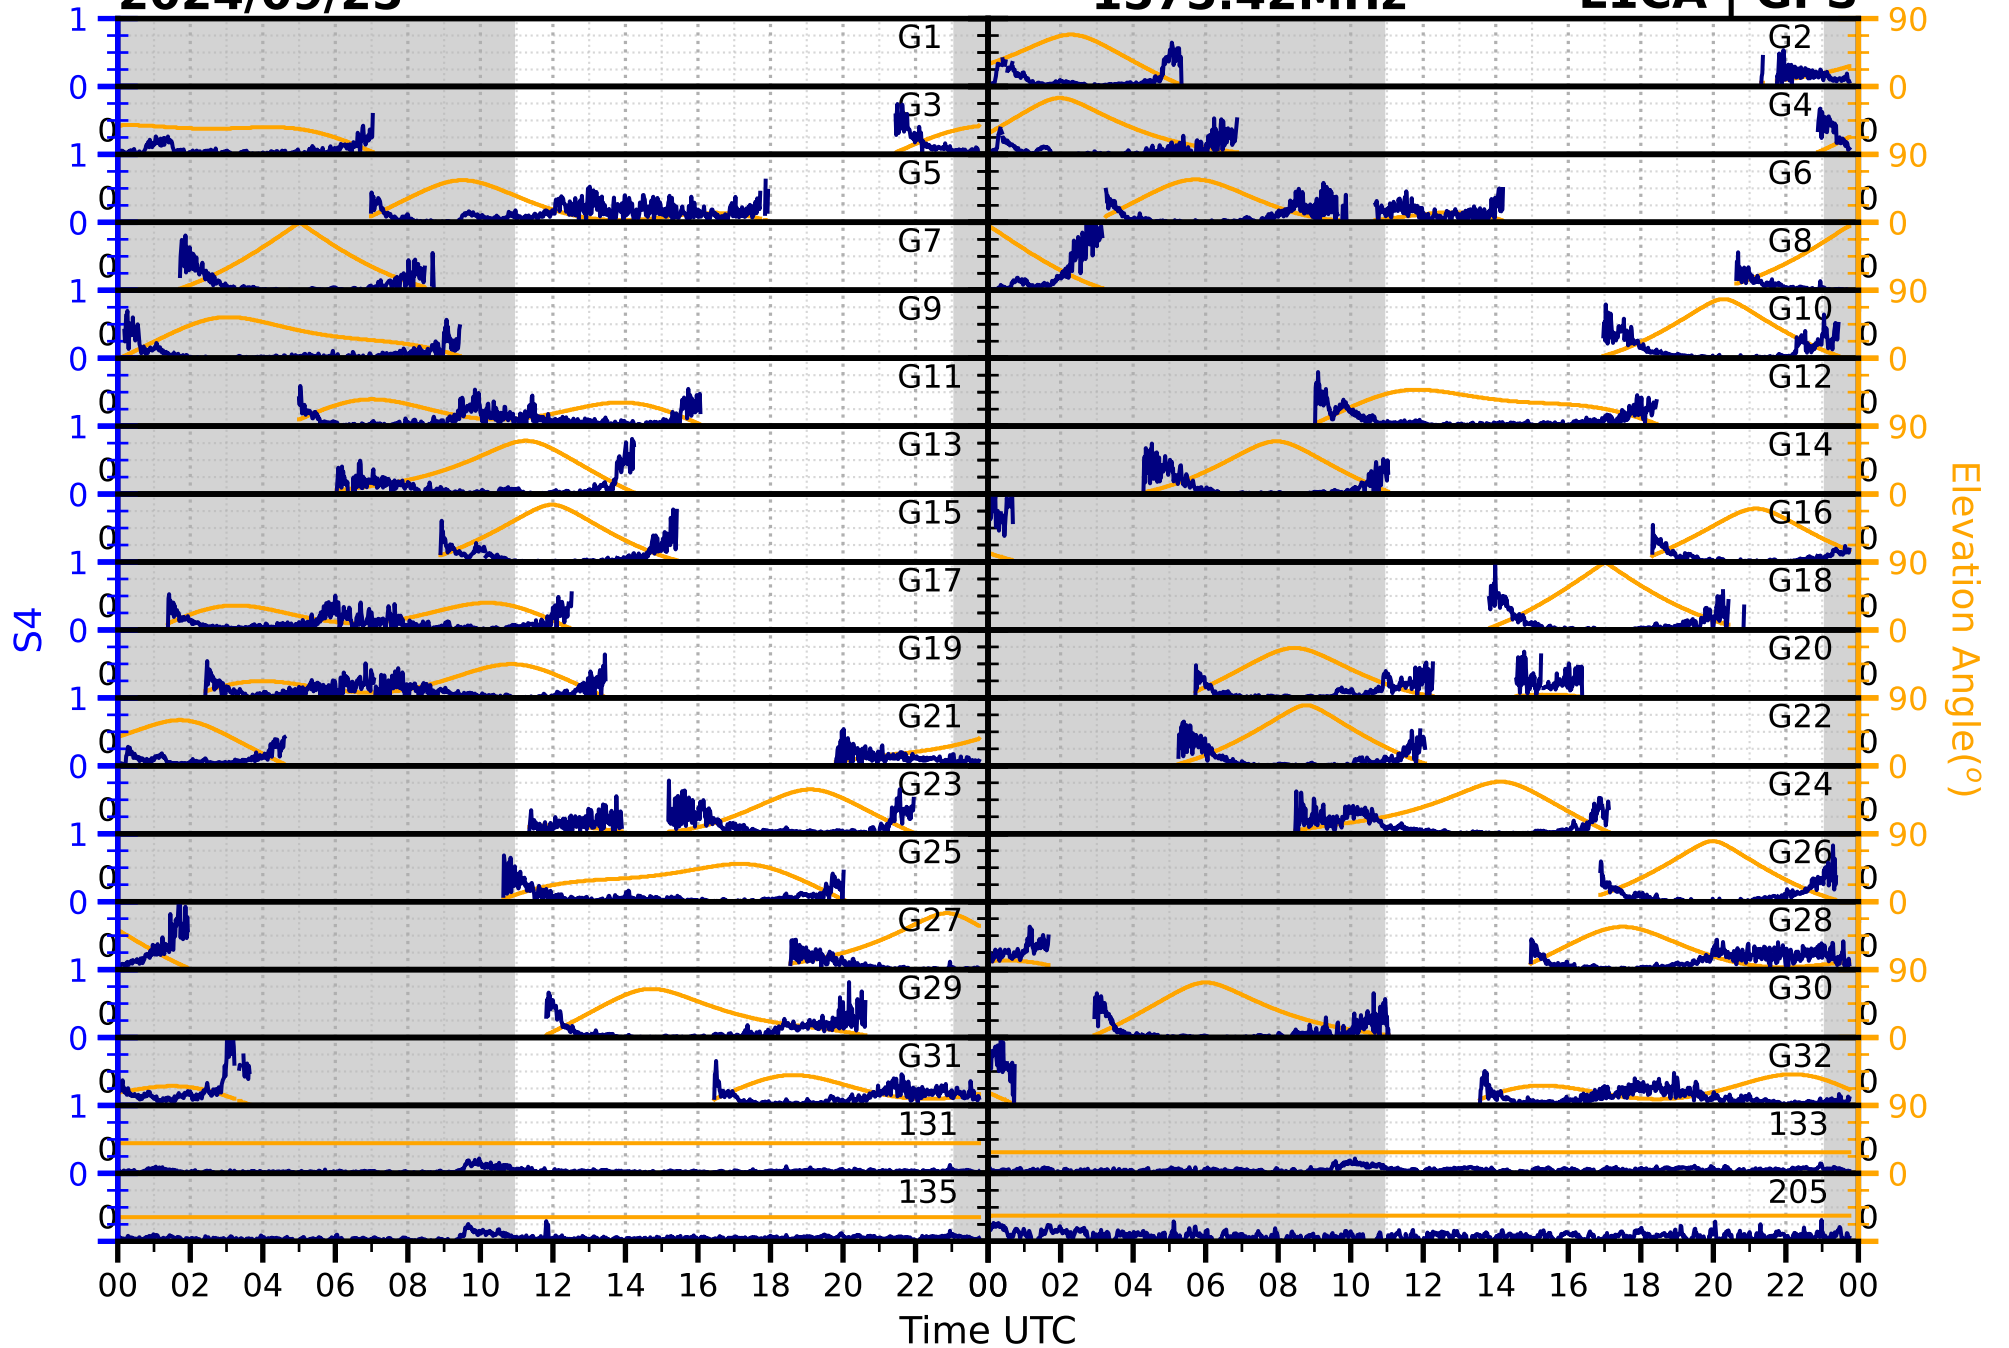

2024/09/25

S4

1575.42MHz

L1CA | GPS

2024/09/25

S4

1575.42MHz

L1BC | GALILEO

2024/09/25

S4

1602MHz

L1CA | GLONASS