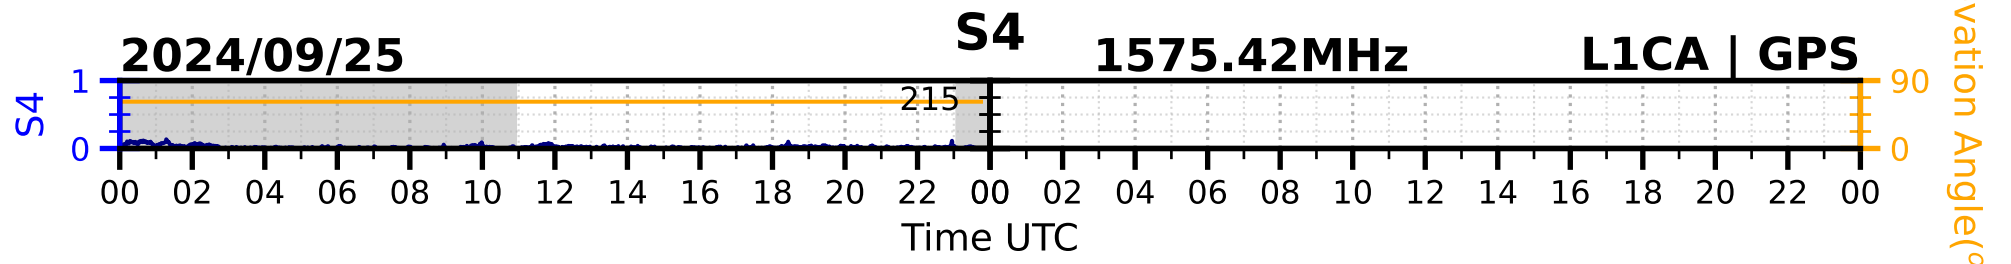

2024/09/25

S4

1575.42MHz

L1CA | GPS

2024/09/25

S4

1575.42MHz

L1BC | GALILEO

2024/09/25

S4

1602MHz

L1CA | GLONASS