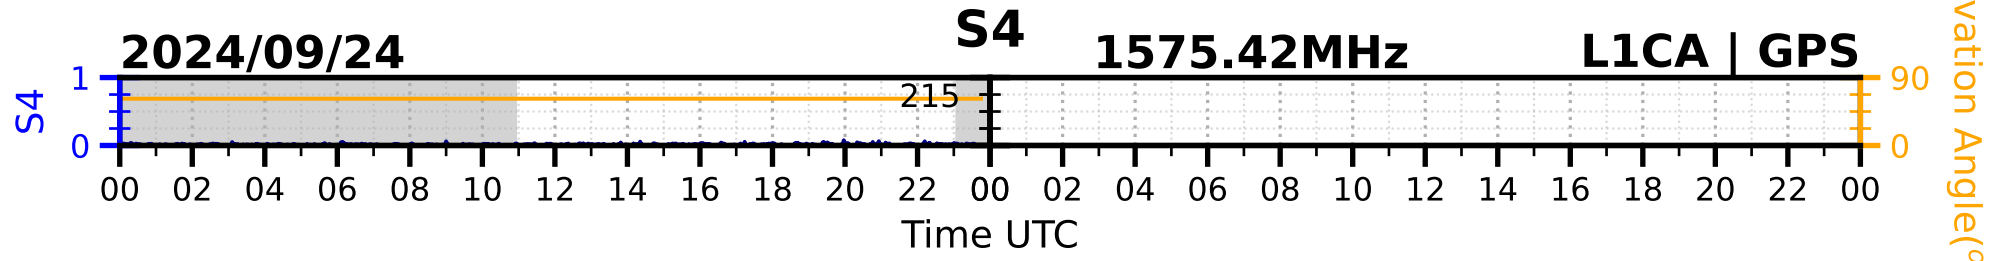

2024/09/24

S4

1575.42MHz

L1CA | GPS

2024/09/24

S4 1575.42MHz L1BC | GALILEO

2024/09/24

S4

1602MHz

L1CA | GLONASS