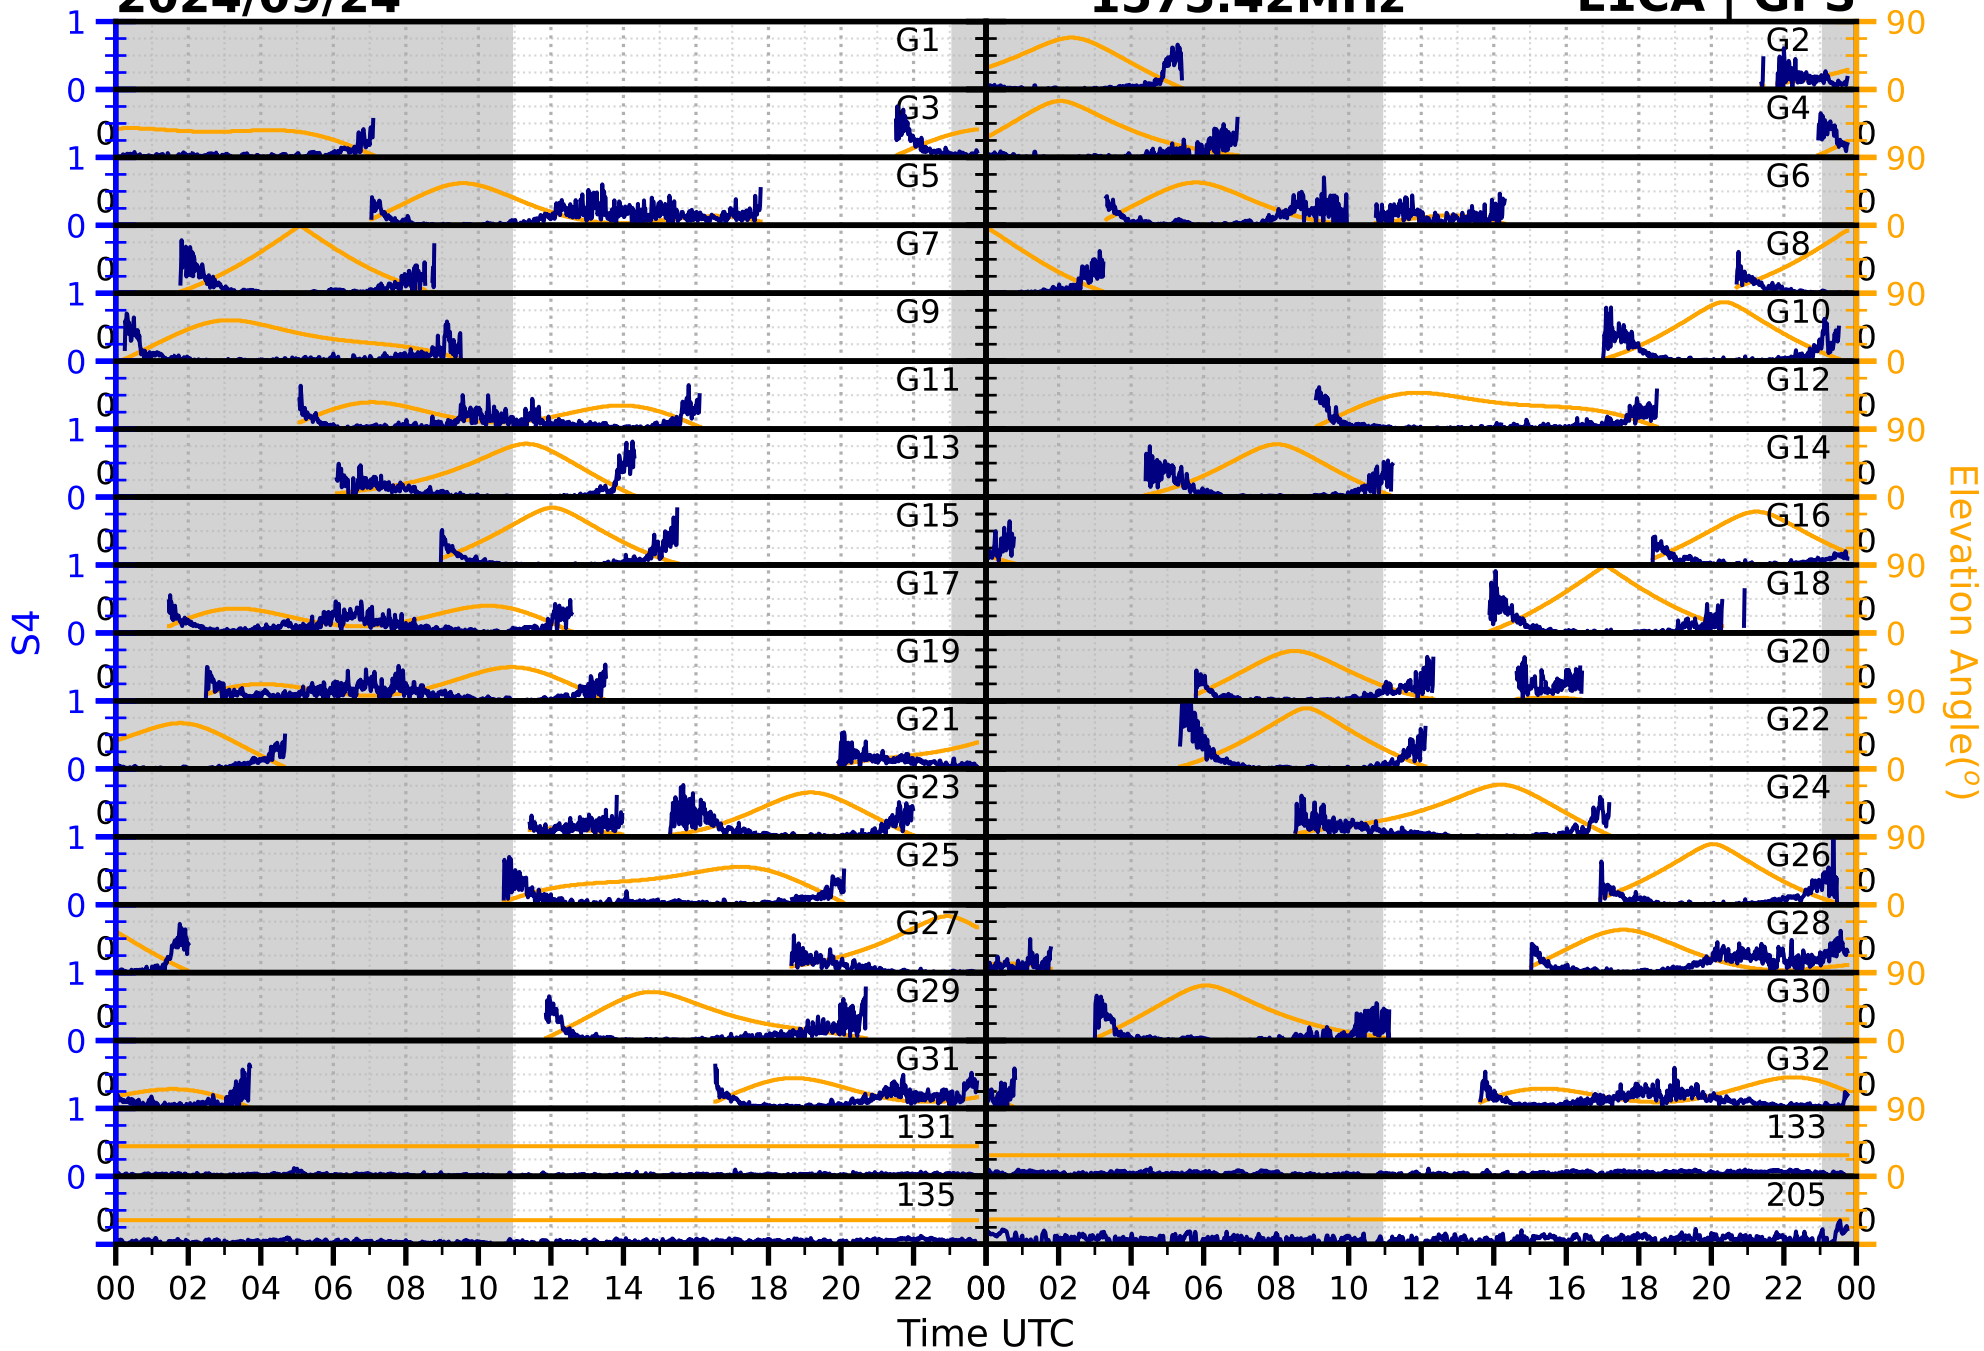

2024/09/24

S4

1575.42MHz

L1CA | GPS

2024/09/24

S4 1575.42MHz L1BC | GALILEO

2024/09/24

S4

1602MHz

L1CA | GLONASS