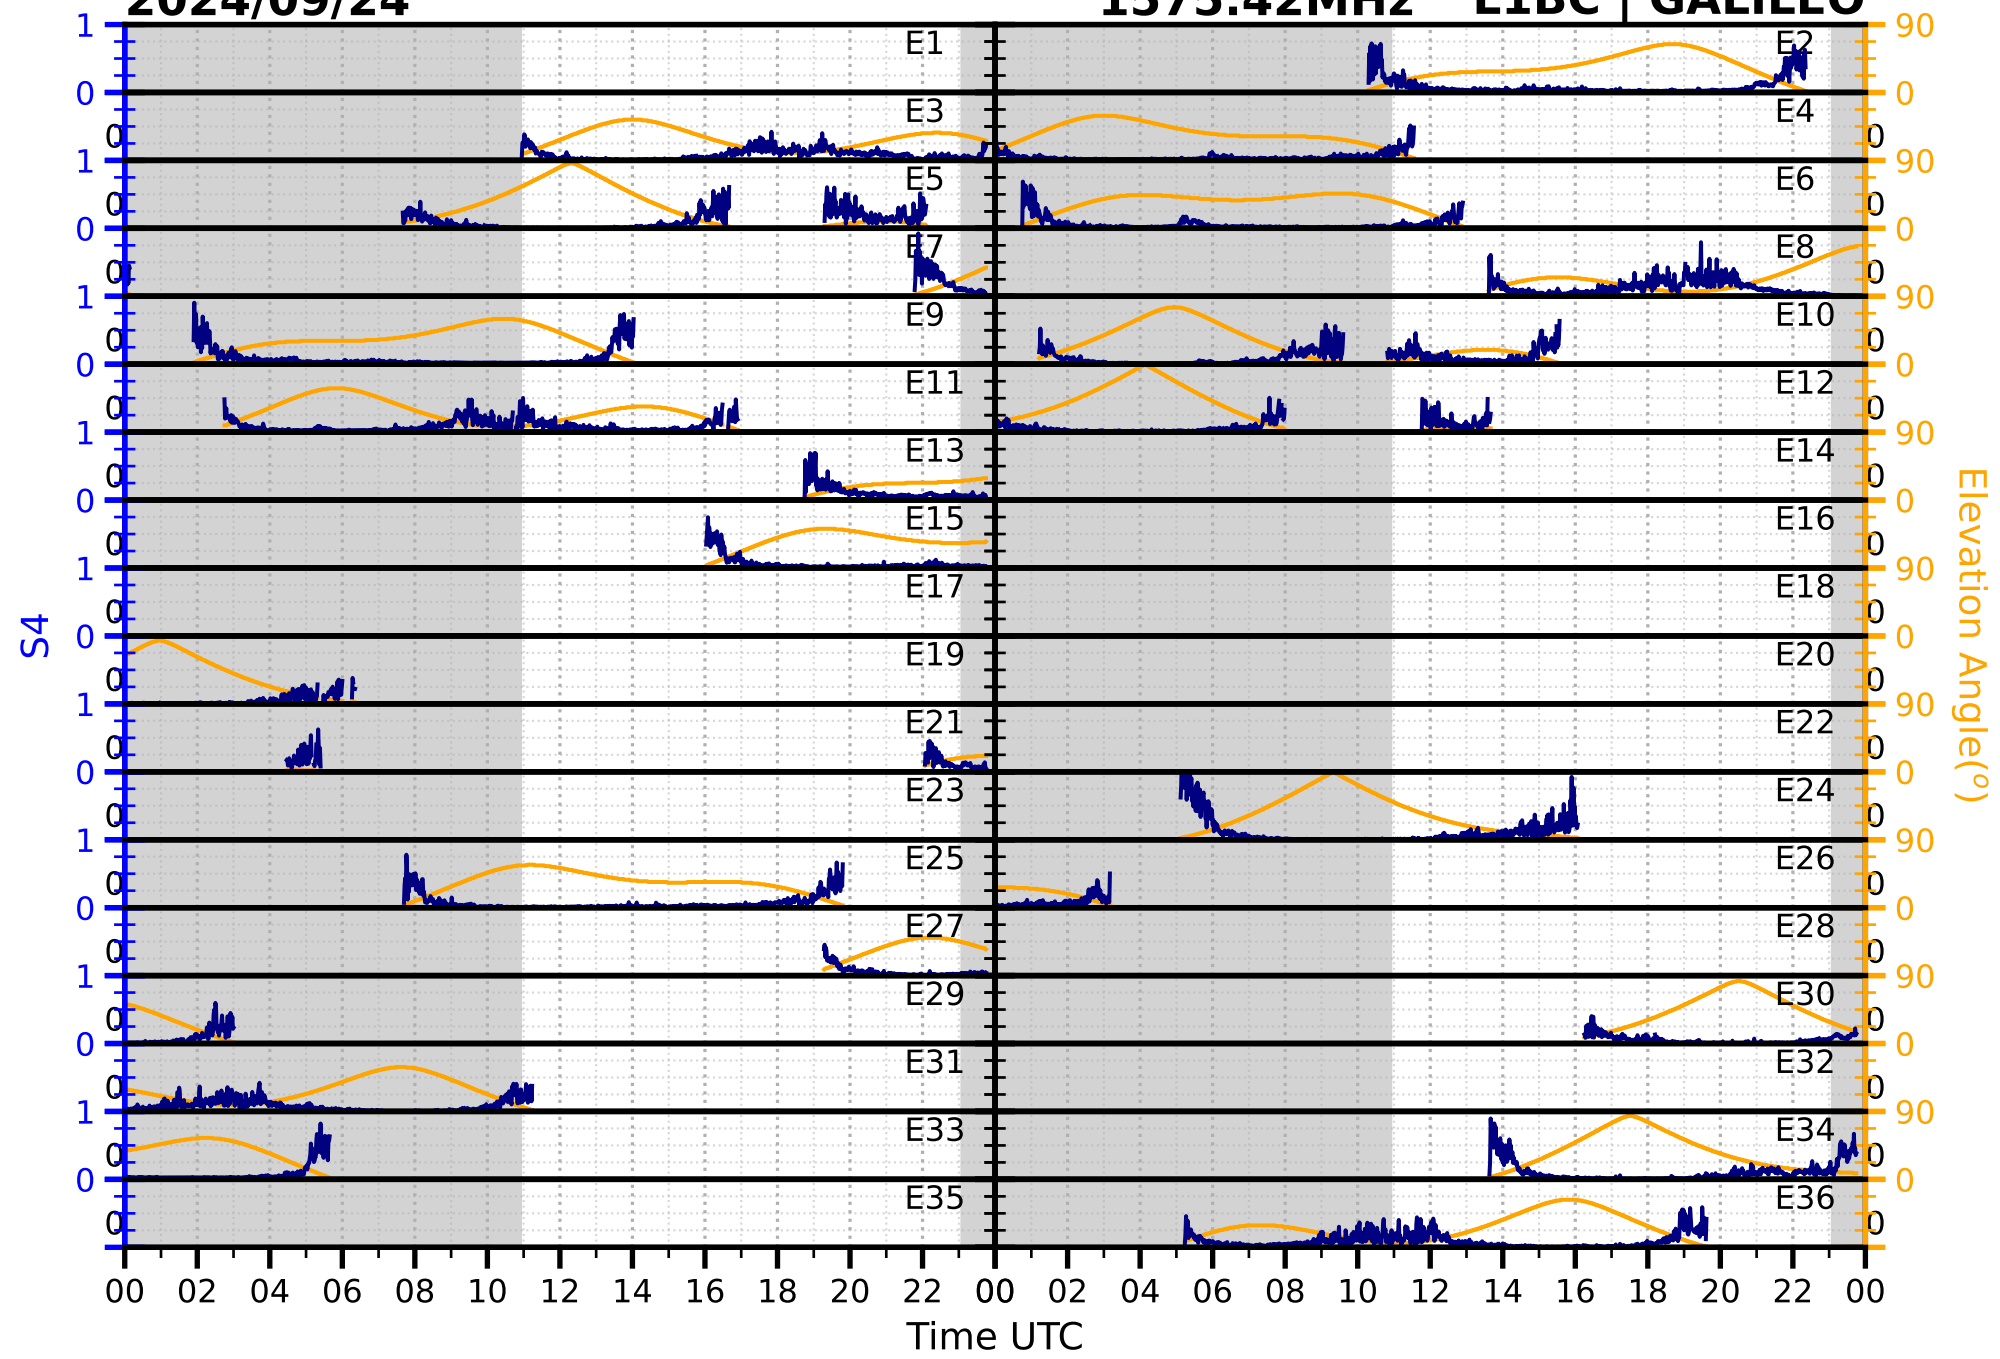

2024/09/24

S4

1575.42MHz

L1CA | GPS

2024/09/24

S4 1575.42MHz L1BC | GALILEO

2024/09/24

S4

1602MHz

L1CA | GLONASS