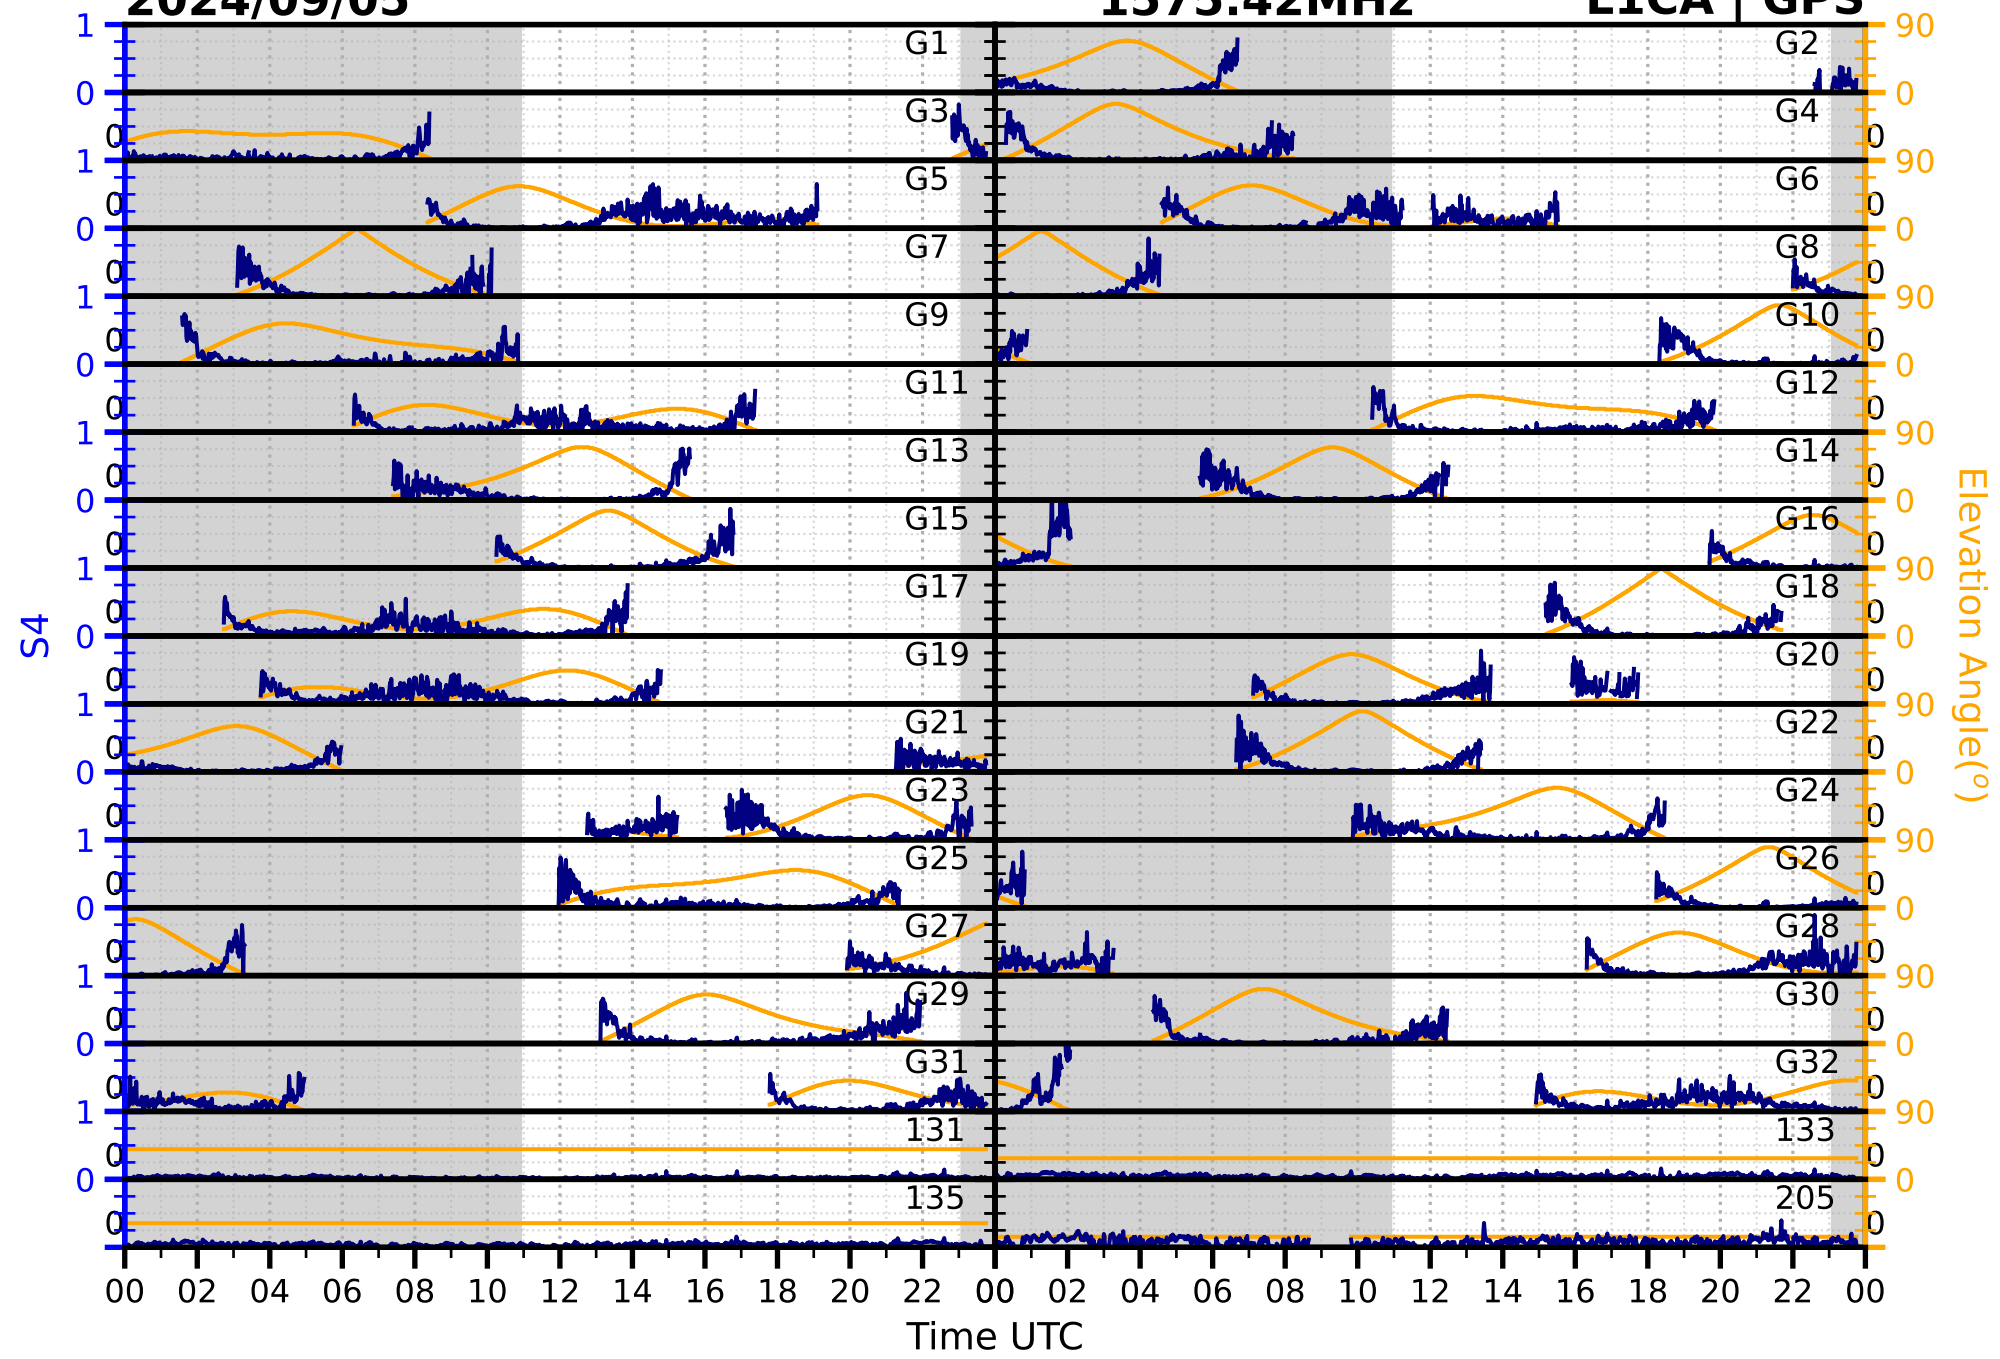

2024/09/05

S4 1575.42MHz

L1CA | GPS

2024/09/05

S4

1575.42MHz

L1BC | GALILEO

2024/09/05

S4

1602MHz

L1CA | GLONASS