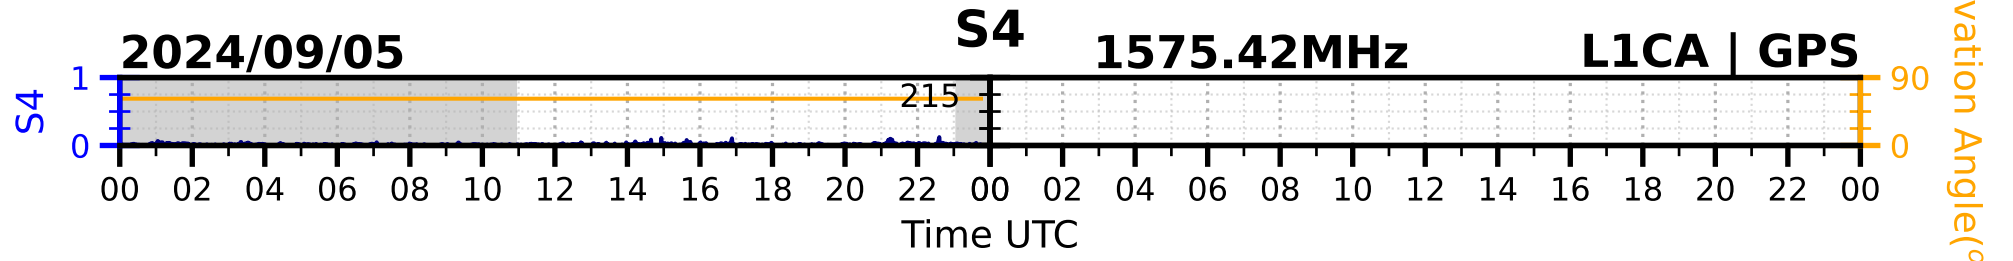

2024/09/05

S4 1575.42MHz

L1CA | GPS

2024/09/05

S4

1575.42MHz

L1BC | GALILEO

2024/09/05

S4

1602MHz

L1CA | GLONASS