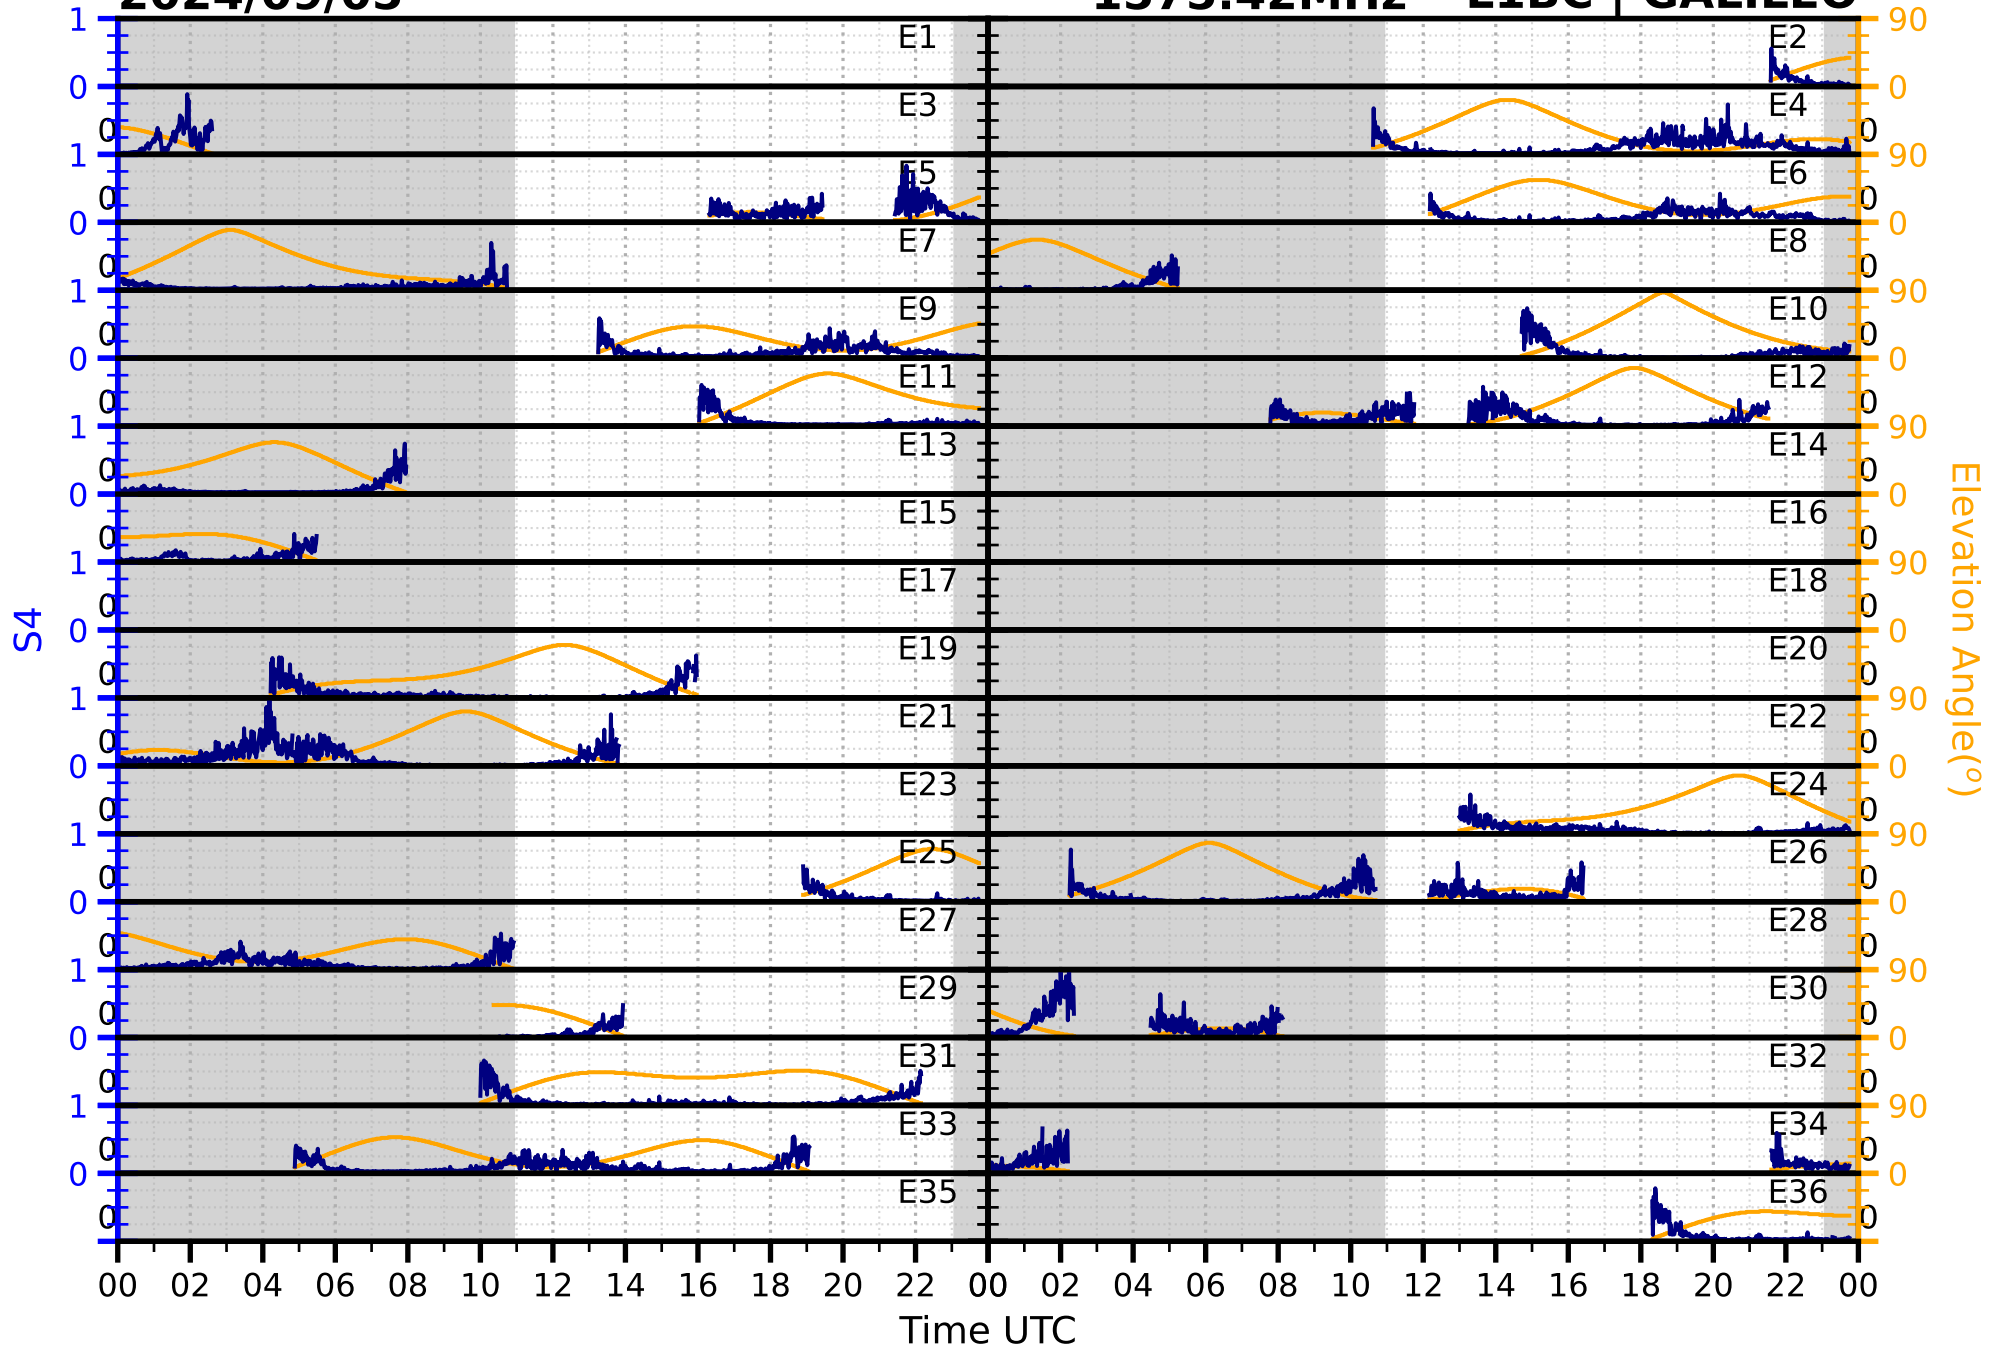

2024/09/05

S4 1575.42MHz

L1CA | GPS

2024/09/05

S4

1575.42MHz

L1BC | GALILEO

2024/09/05

S4

1602MHz

L1CA | GLONASS