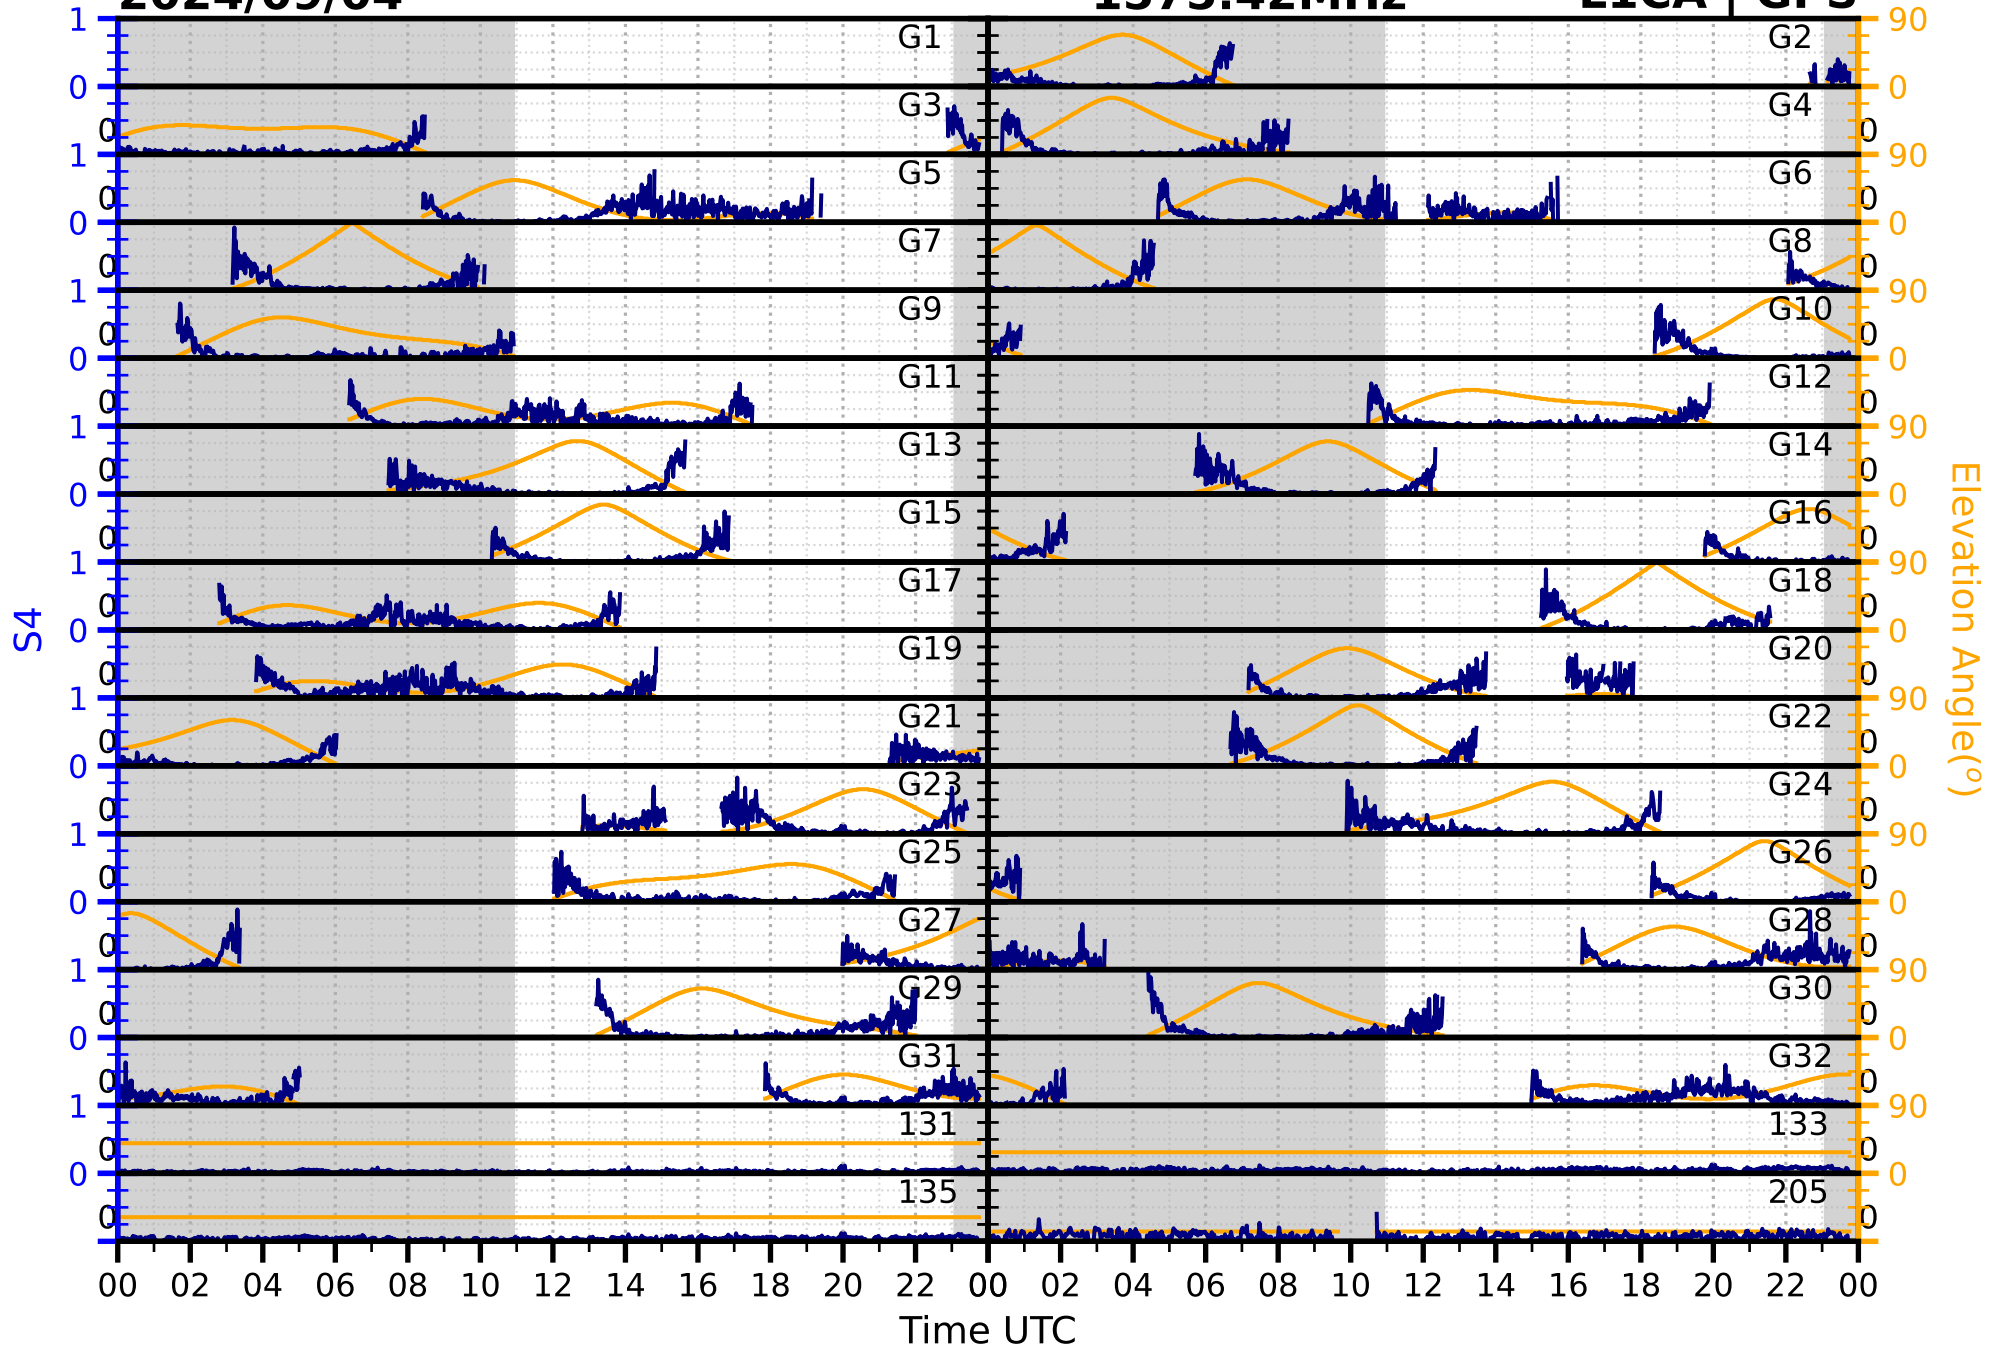

2024/09/04

S4

1575.42MHz

L1CA | GPS

2024/09/04

S4 1575.42MHz L1BC | GALILEO

2024/09/04

S4

1602MHz

L1CA | GLONASS