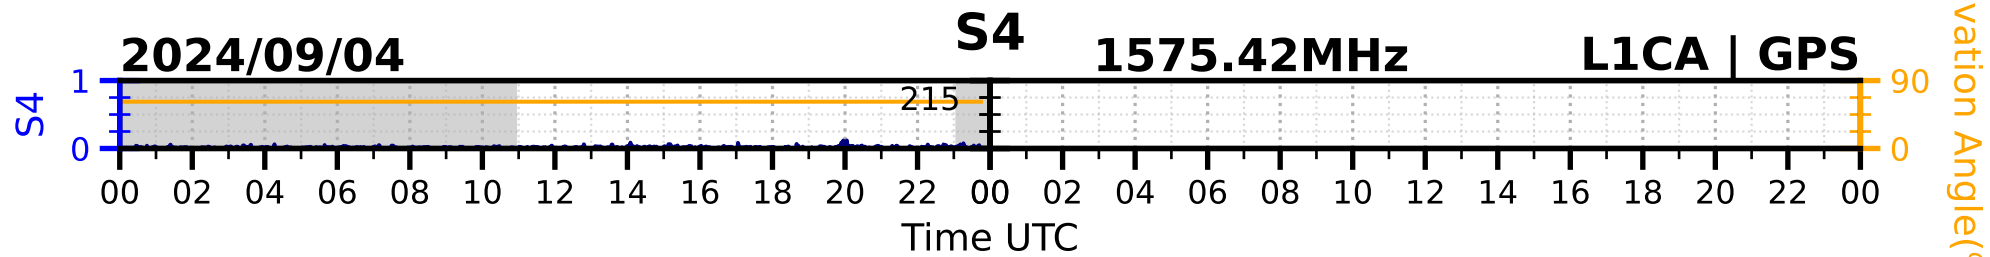

2024/09/04

S4

1575.42MHz

L1CA | GPS

2024/09/04

S4 1575.42MHz L1BC | GALILEO

2024/09/04

S4

1602MHz

L1CA | GLONASS