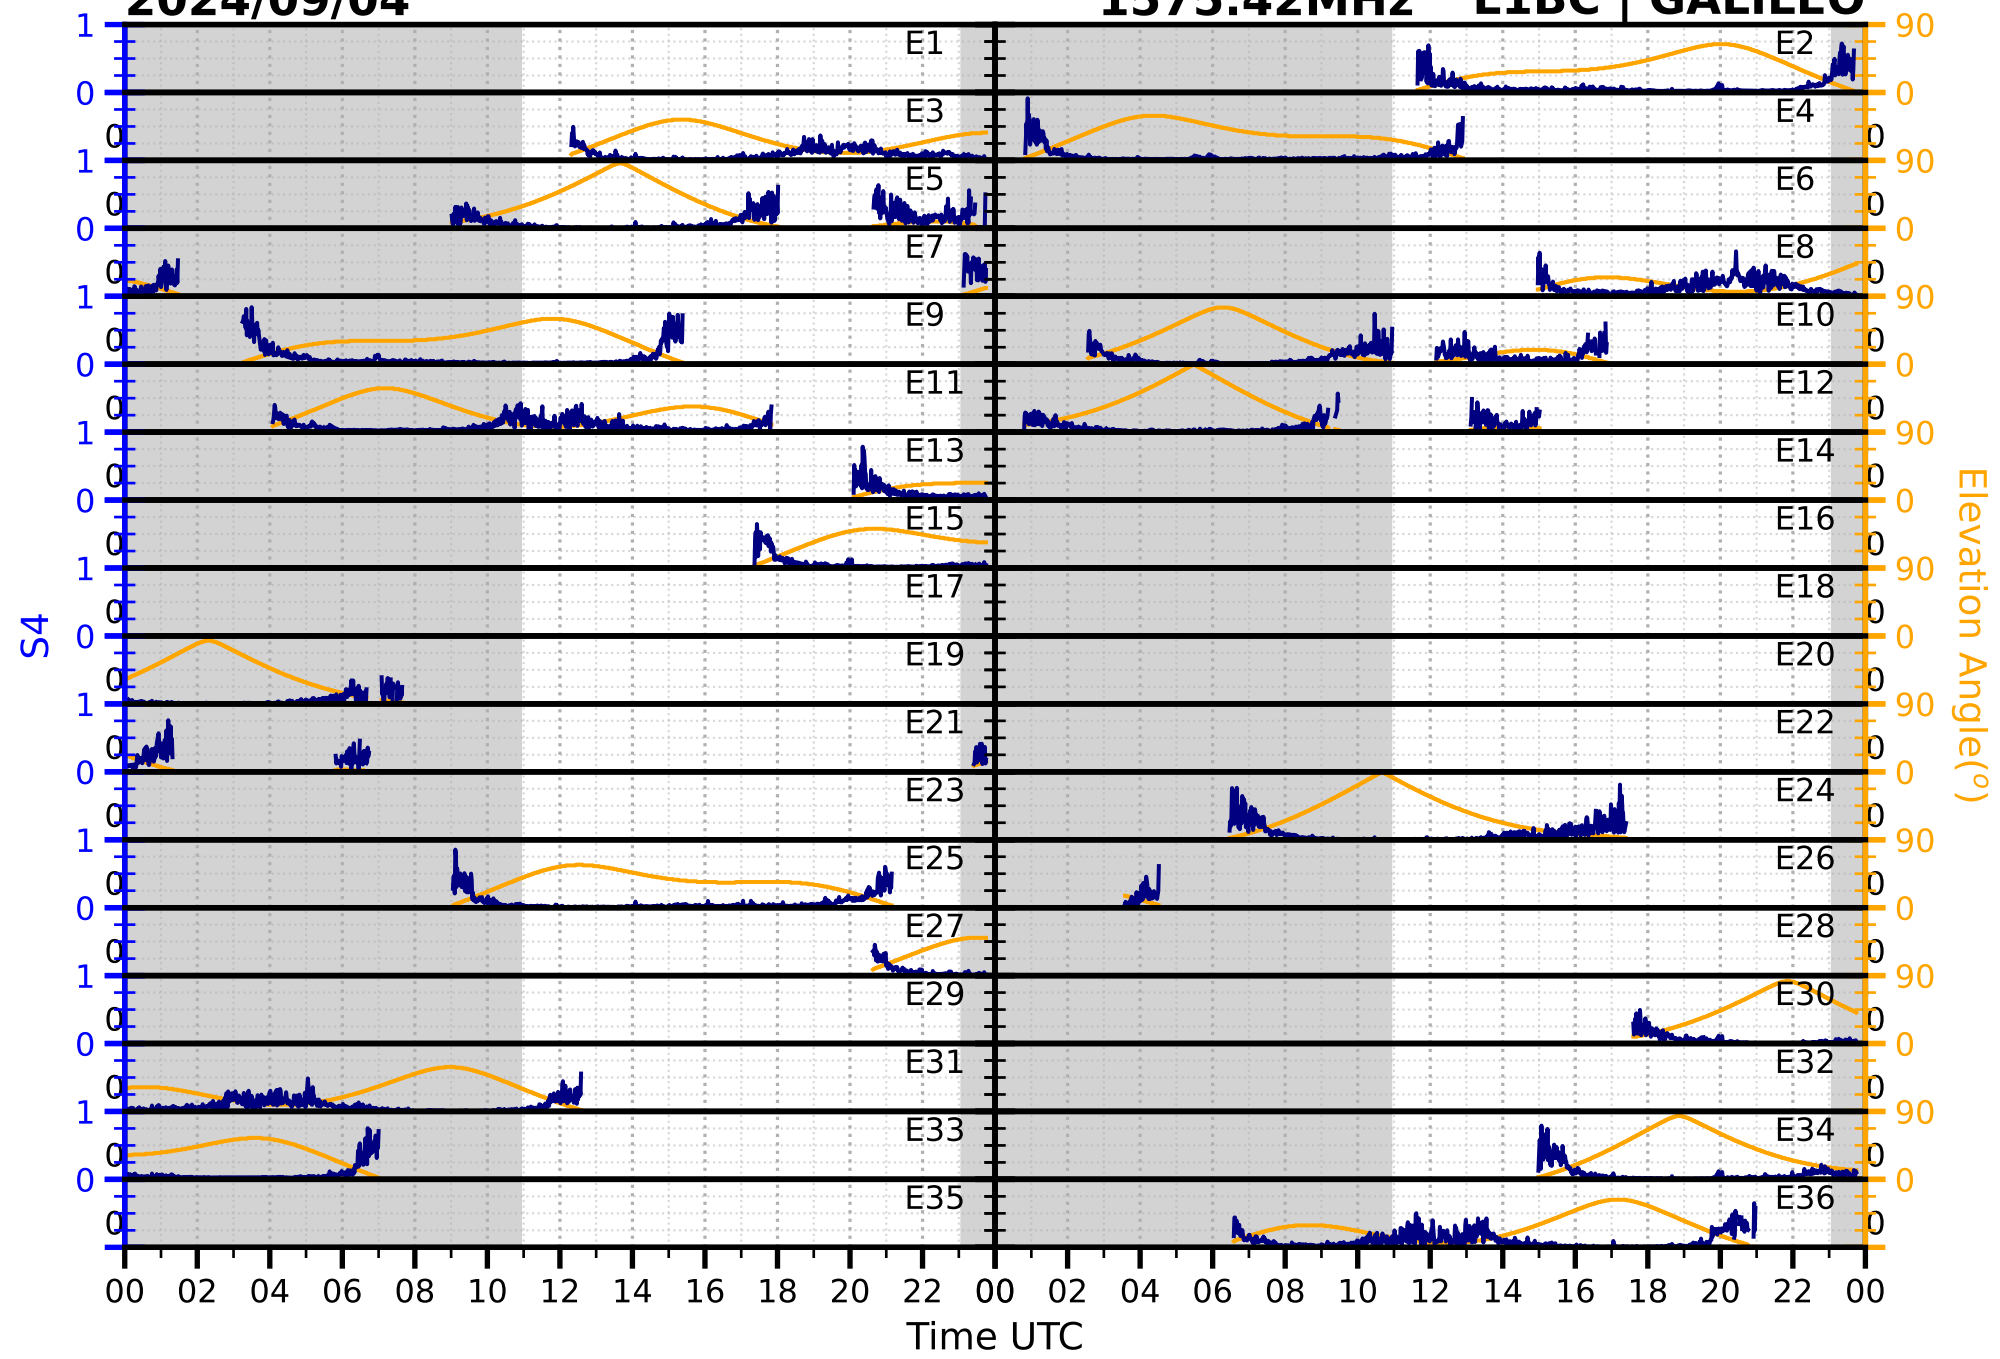

2024/09/04

S4

1575.42MHz

L1CA | GPS

2024/09/04

S4 1575.42MHz L1BC | GALILEO

2024/09/04

S4

1602MHz

L1CA | GLONASS