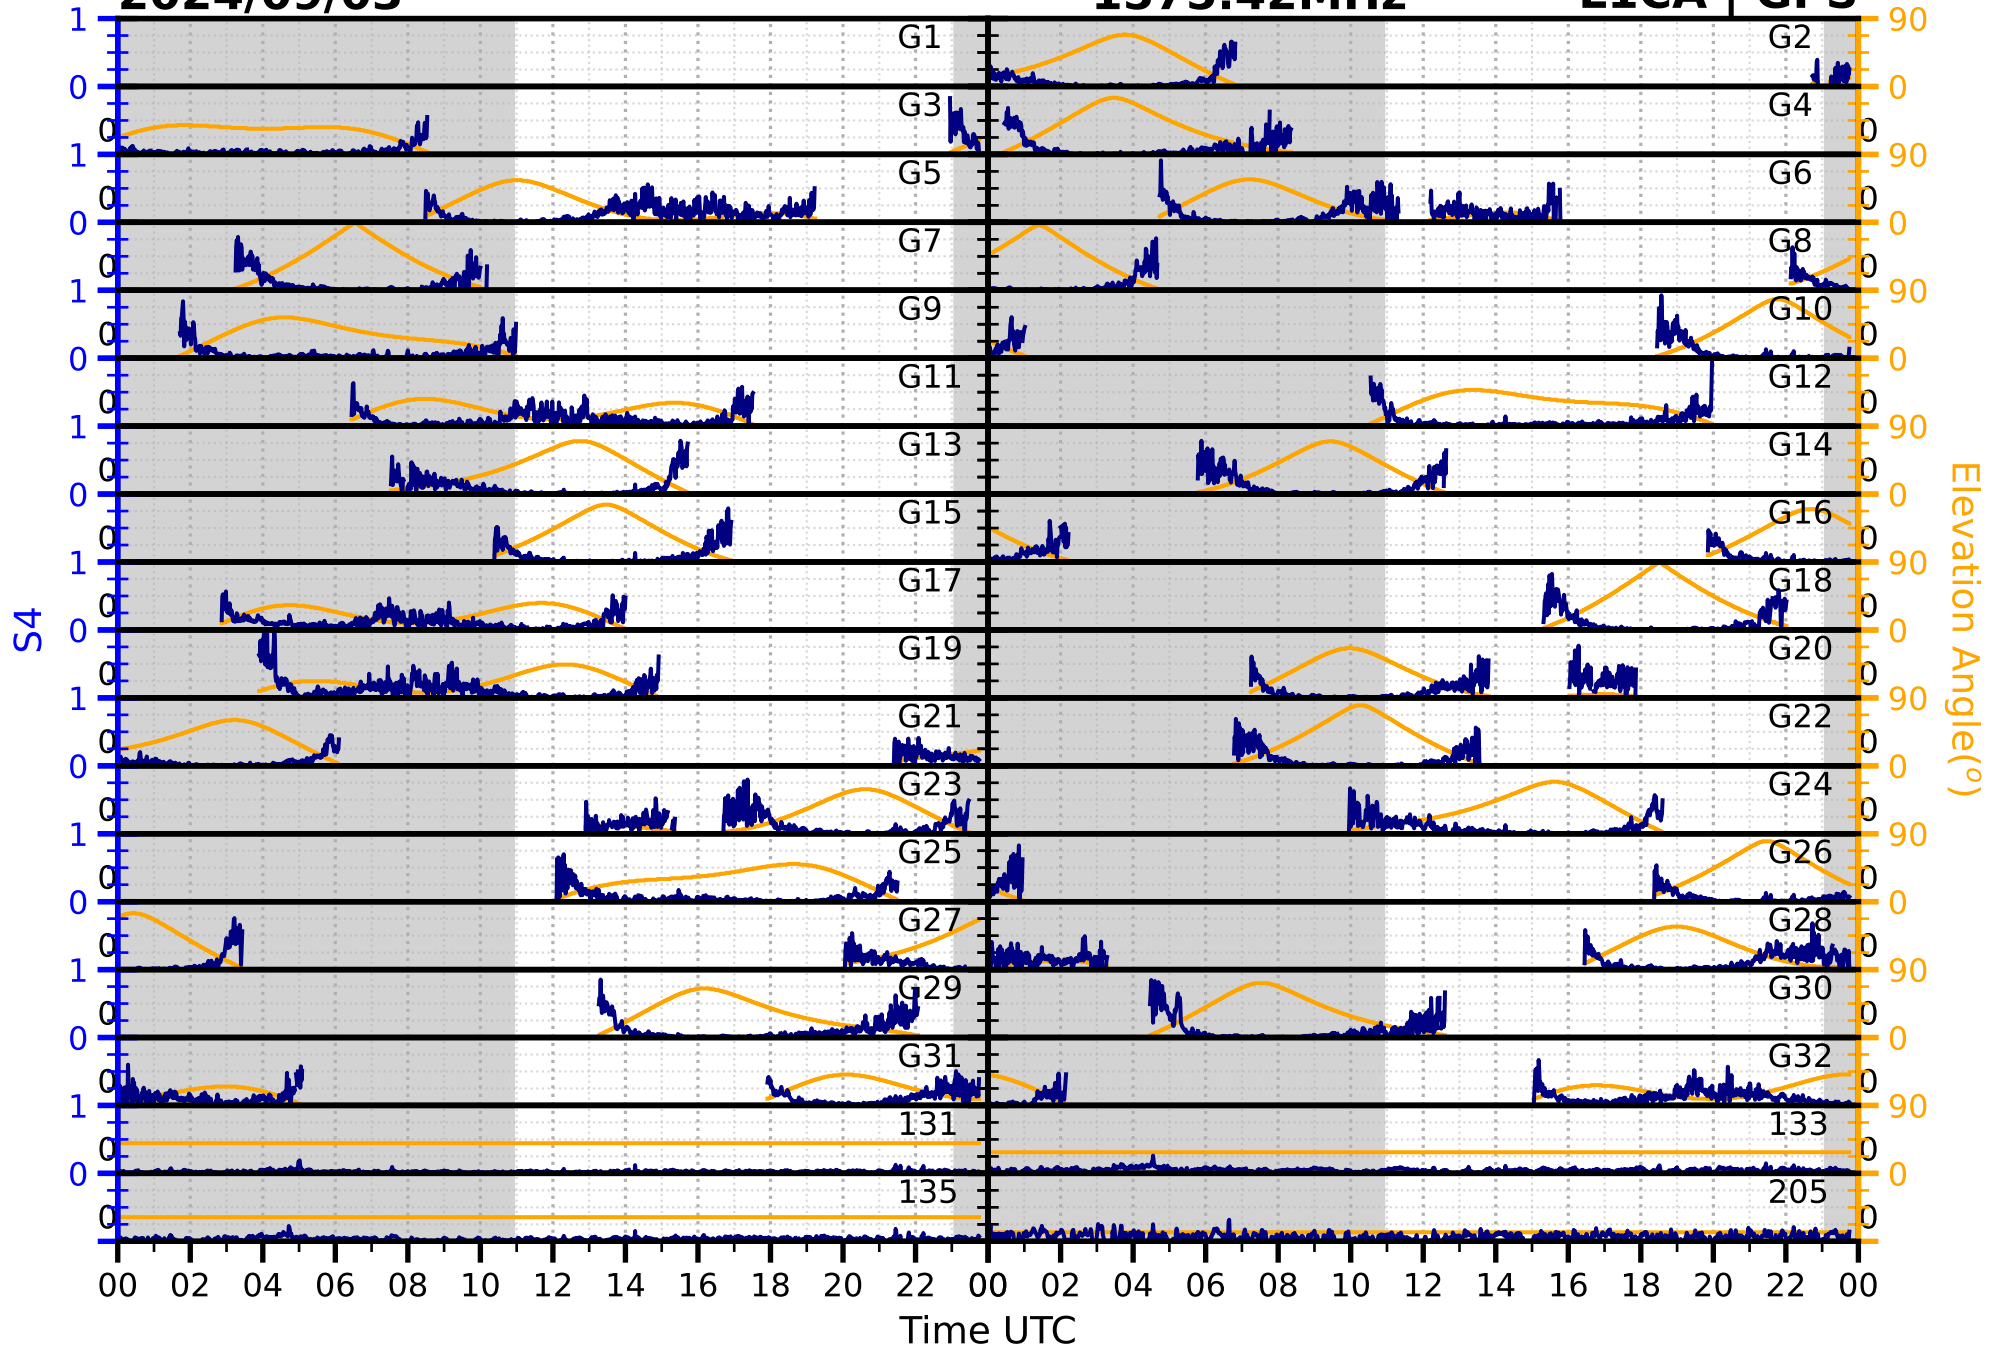

2024/09/03

S4

1575.42MHz

L1CA | GPS

2024/09/03

S4

1575.42MHz

L1BC | GALILEO

2024/09/03

S4

1602MHz

L1CA | GLONASS