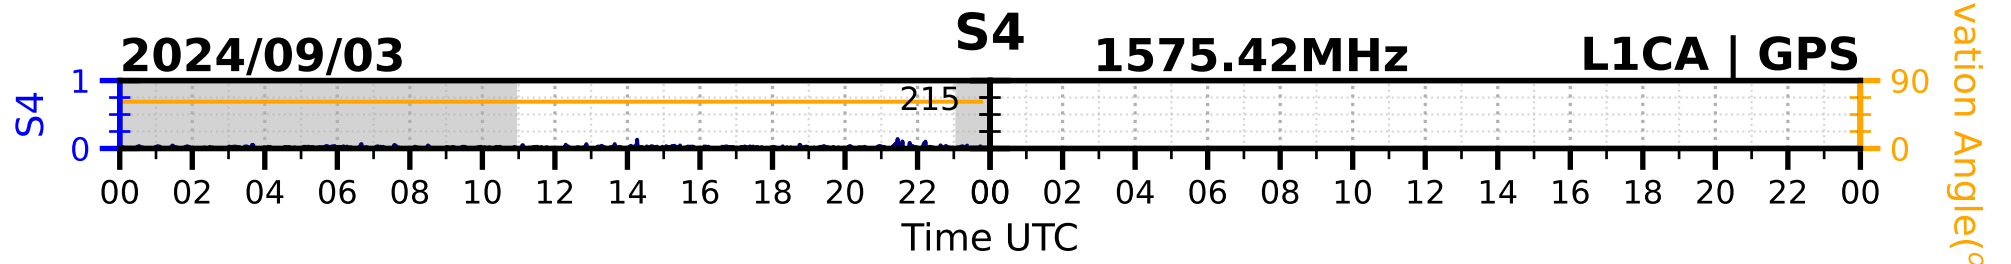

2024/09/03

S4

1575.42MHz

L1CA | GPS

2024/09/03

S4

1575.42MHz

L1BC | GALILEO

2024/09/03

S4

1602MHz

L1CA | GLONASS