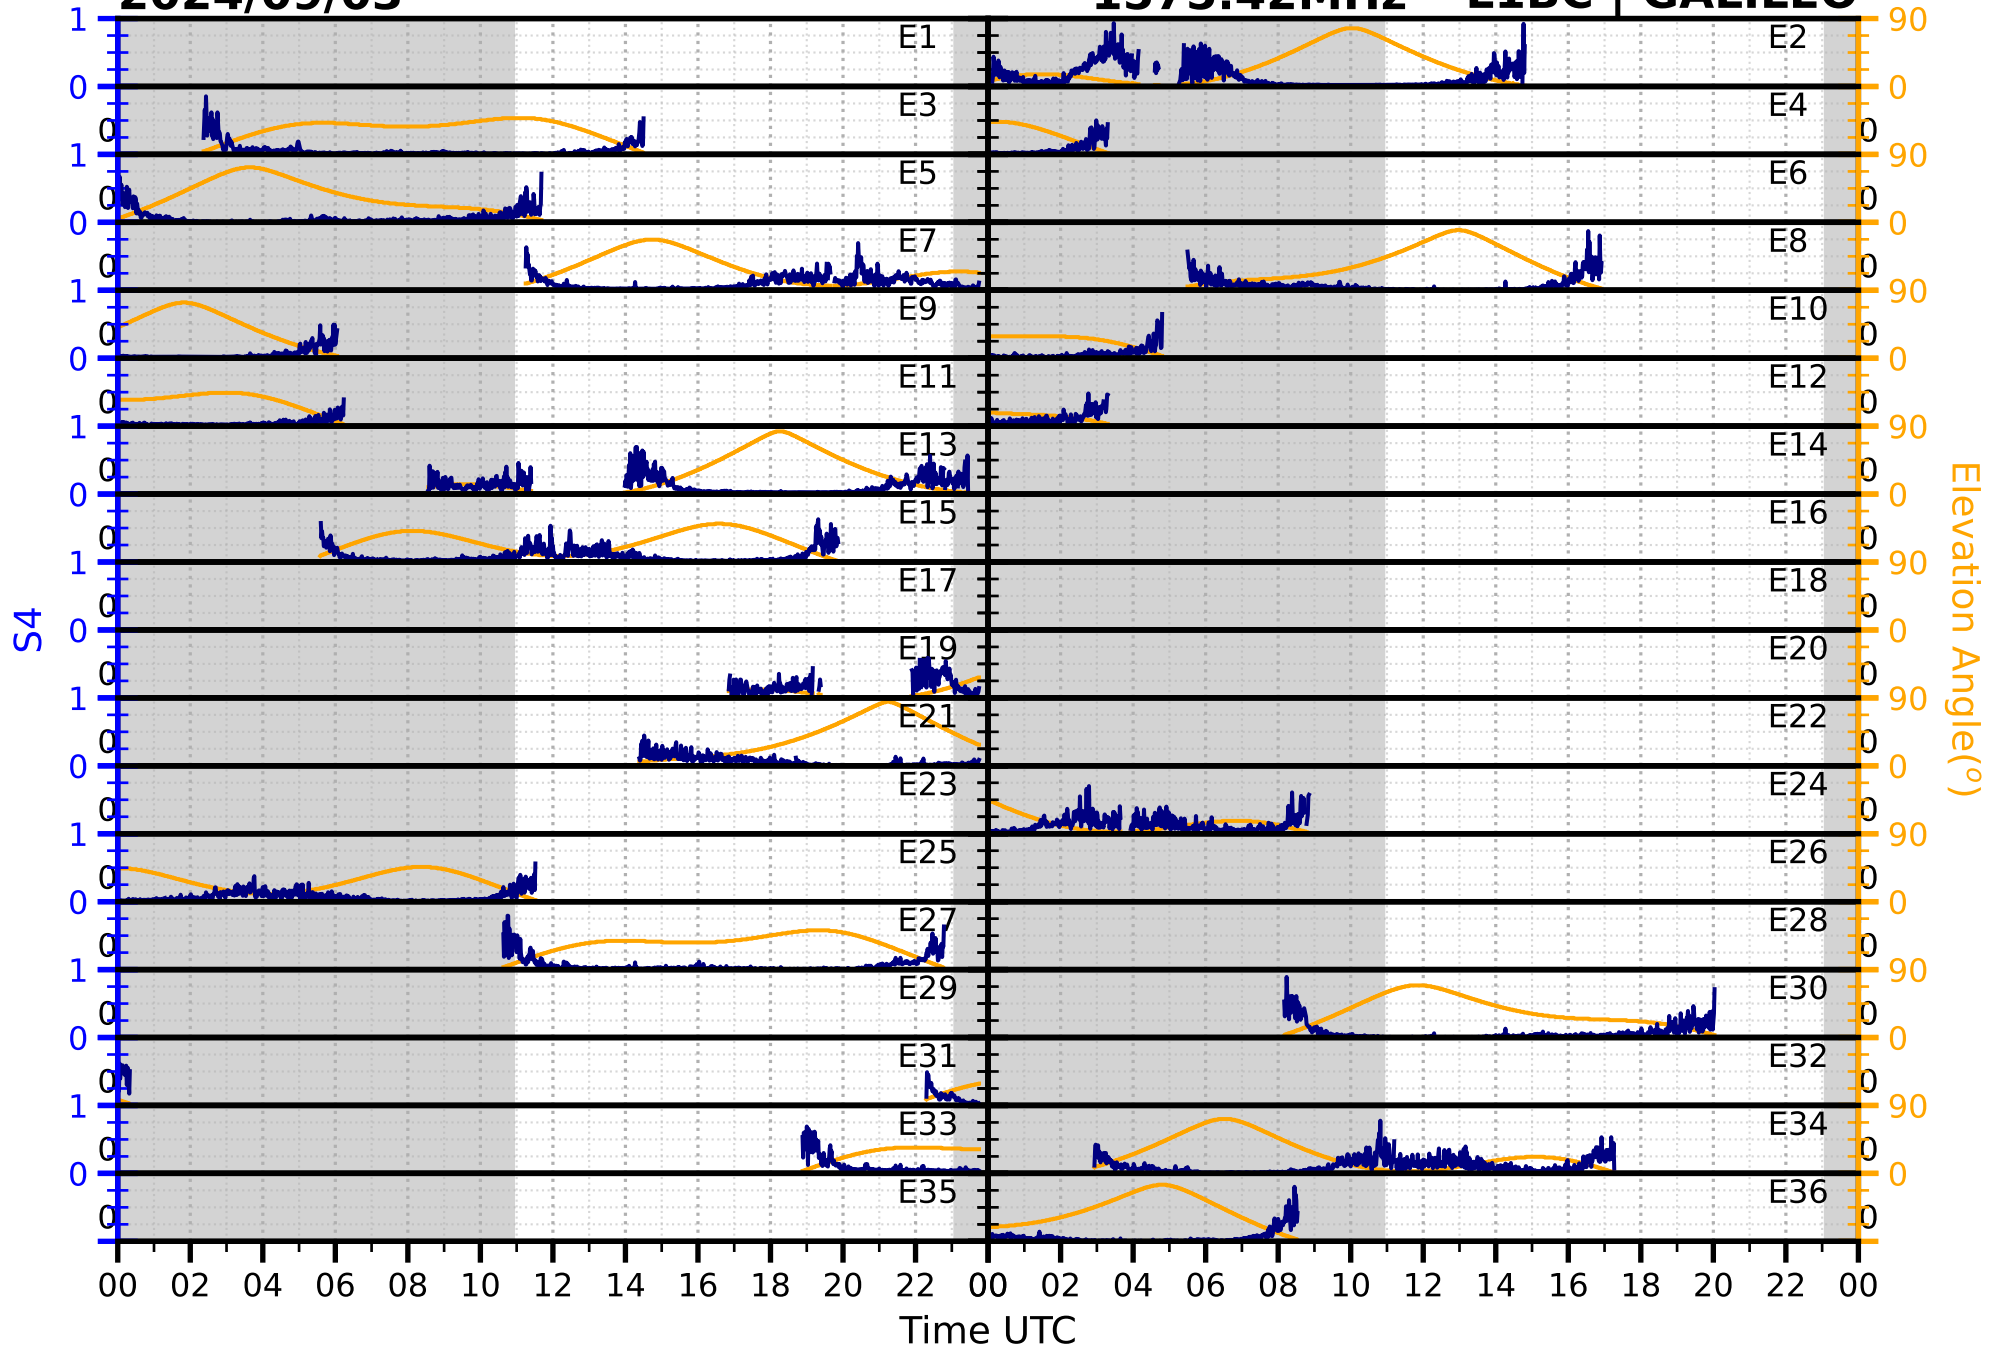

2024/09/03

S4

1575.42MHz

L1CA | GPS

2024/09/03

S4

1575.42MHz

L1BC | GALILEO

2024/09/03

S4

1602MHz

L1CA | GLONASS