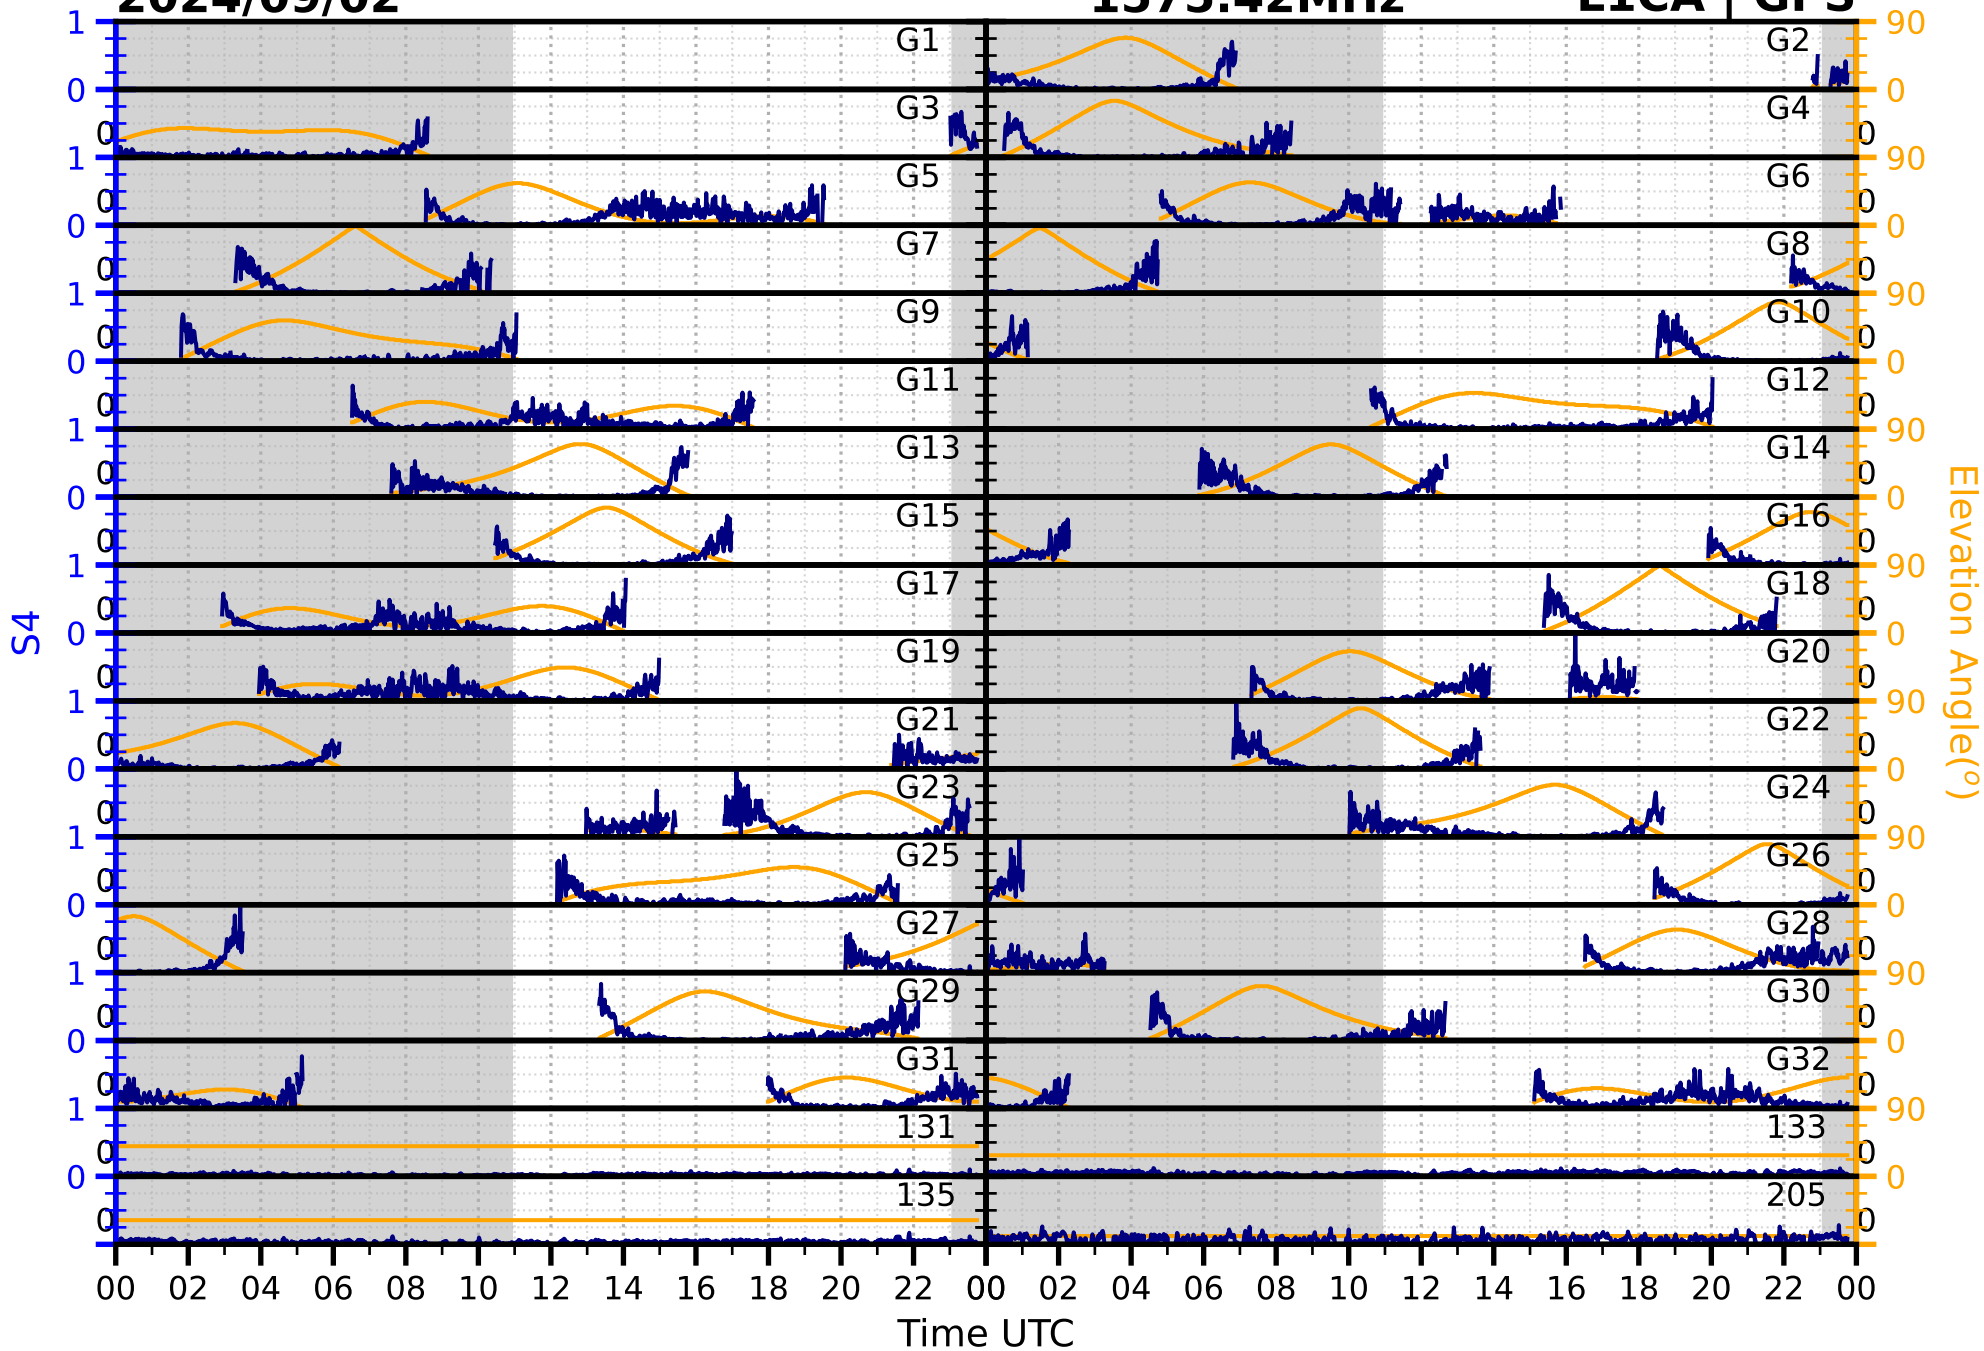

2024/09/02

S4

1575.42MHz

L1CA | GPS

2024/09/02

S4 1575.42MHz L1BC | GALILEO

2024/09/02

S4

1602MHz

L1CA | GLONASS