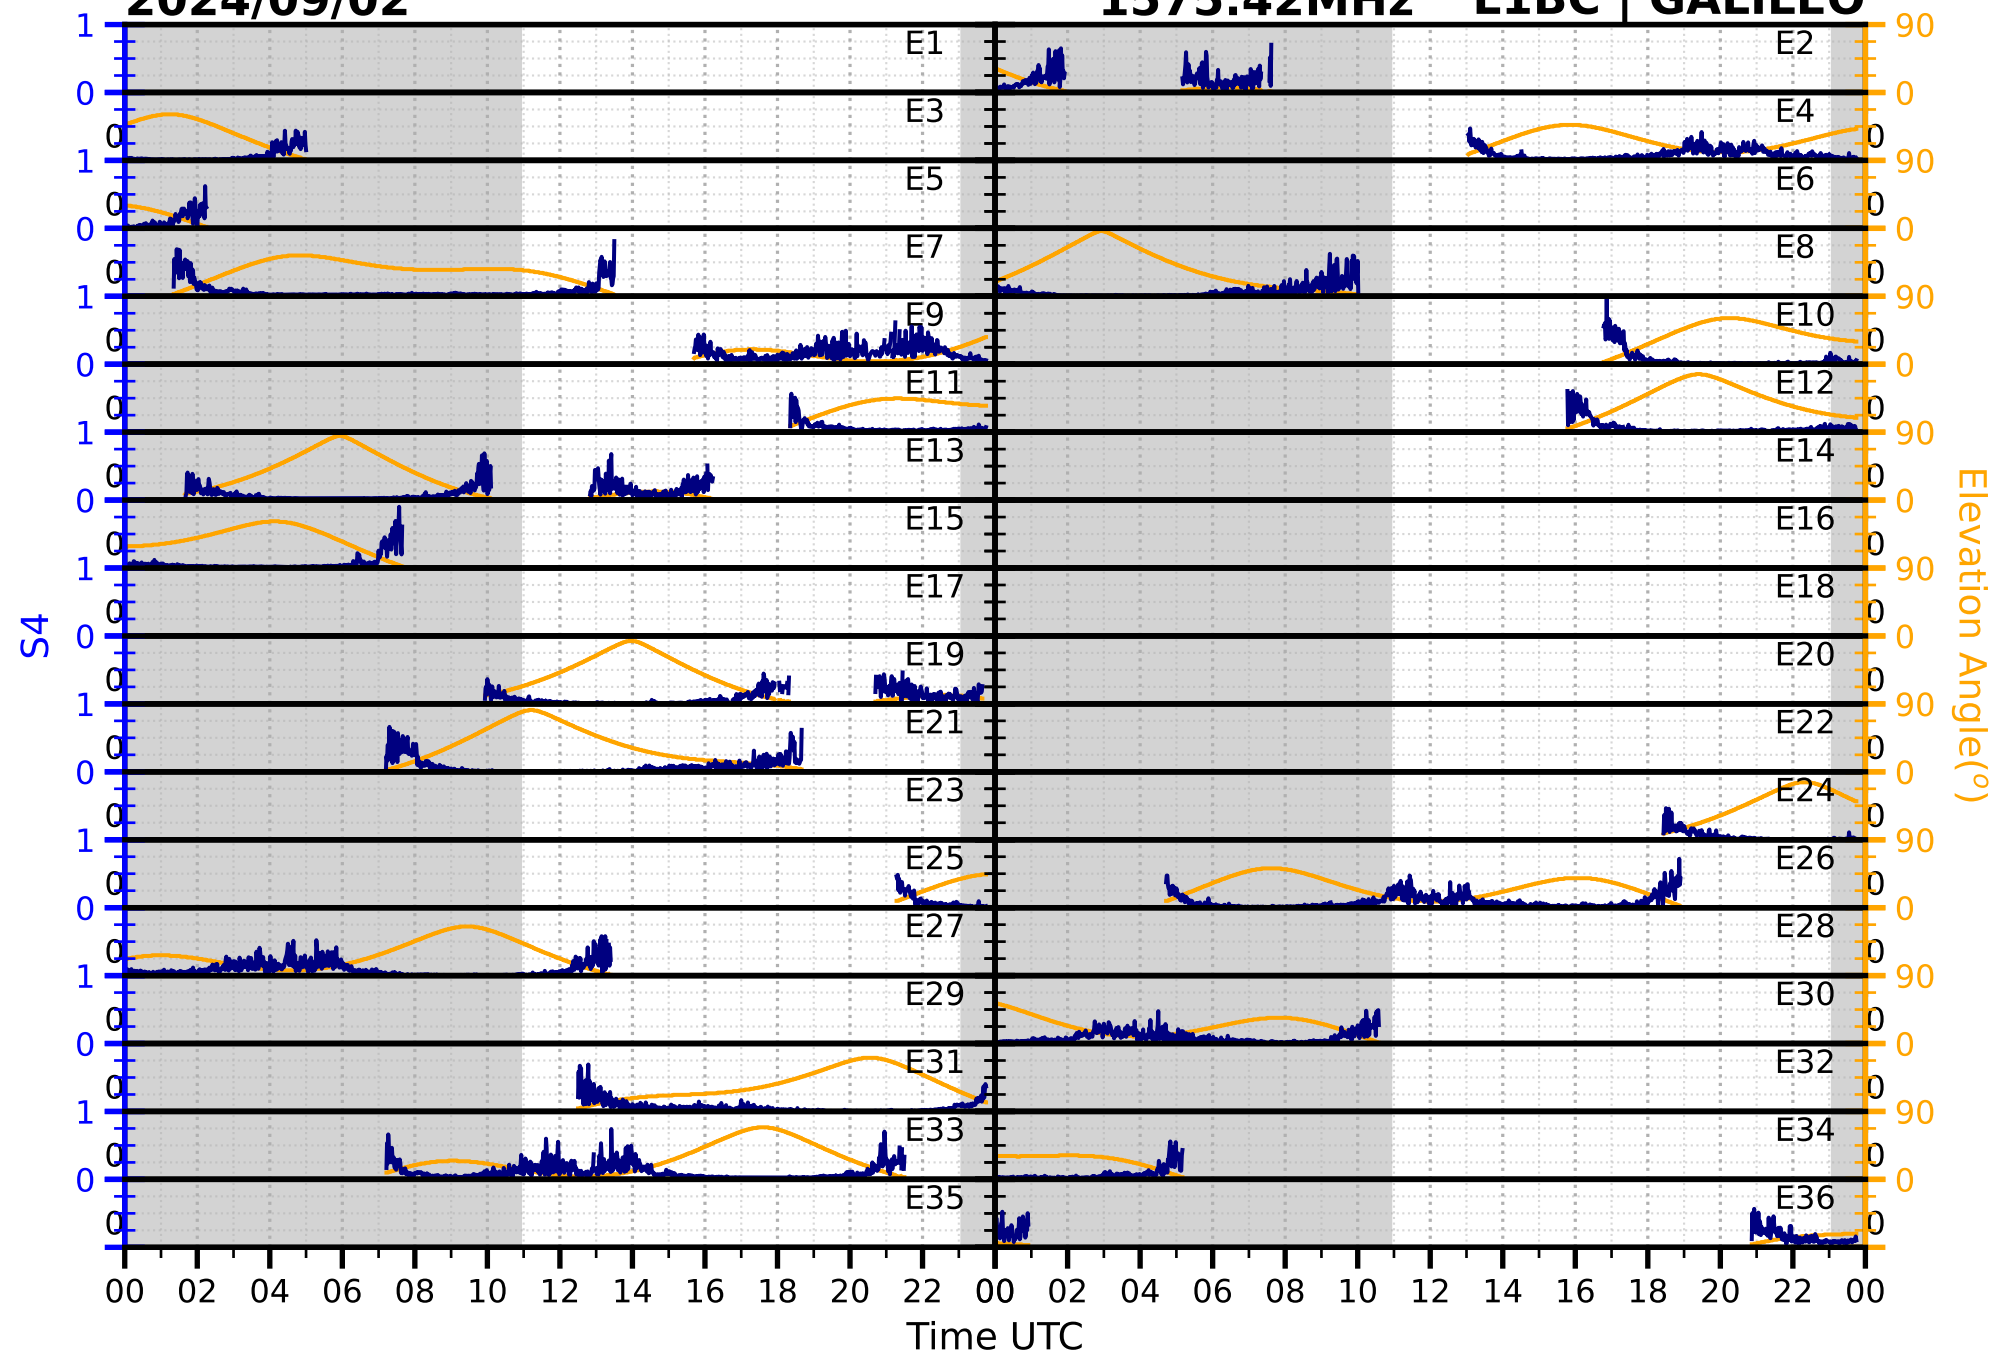

2024/09/02

S4

1575.42MHz

L1CA | GPS

2024/09/02

S4 1575.42MHz L1BC | GALILEO

2024/09/02

S4

1602MHz

L1CA | GLONASS