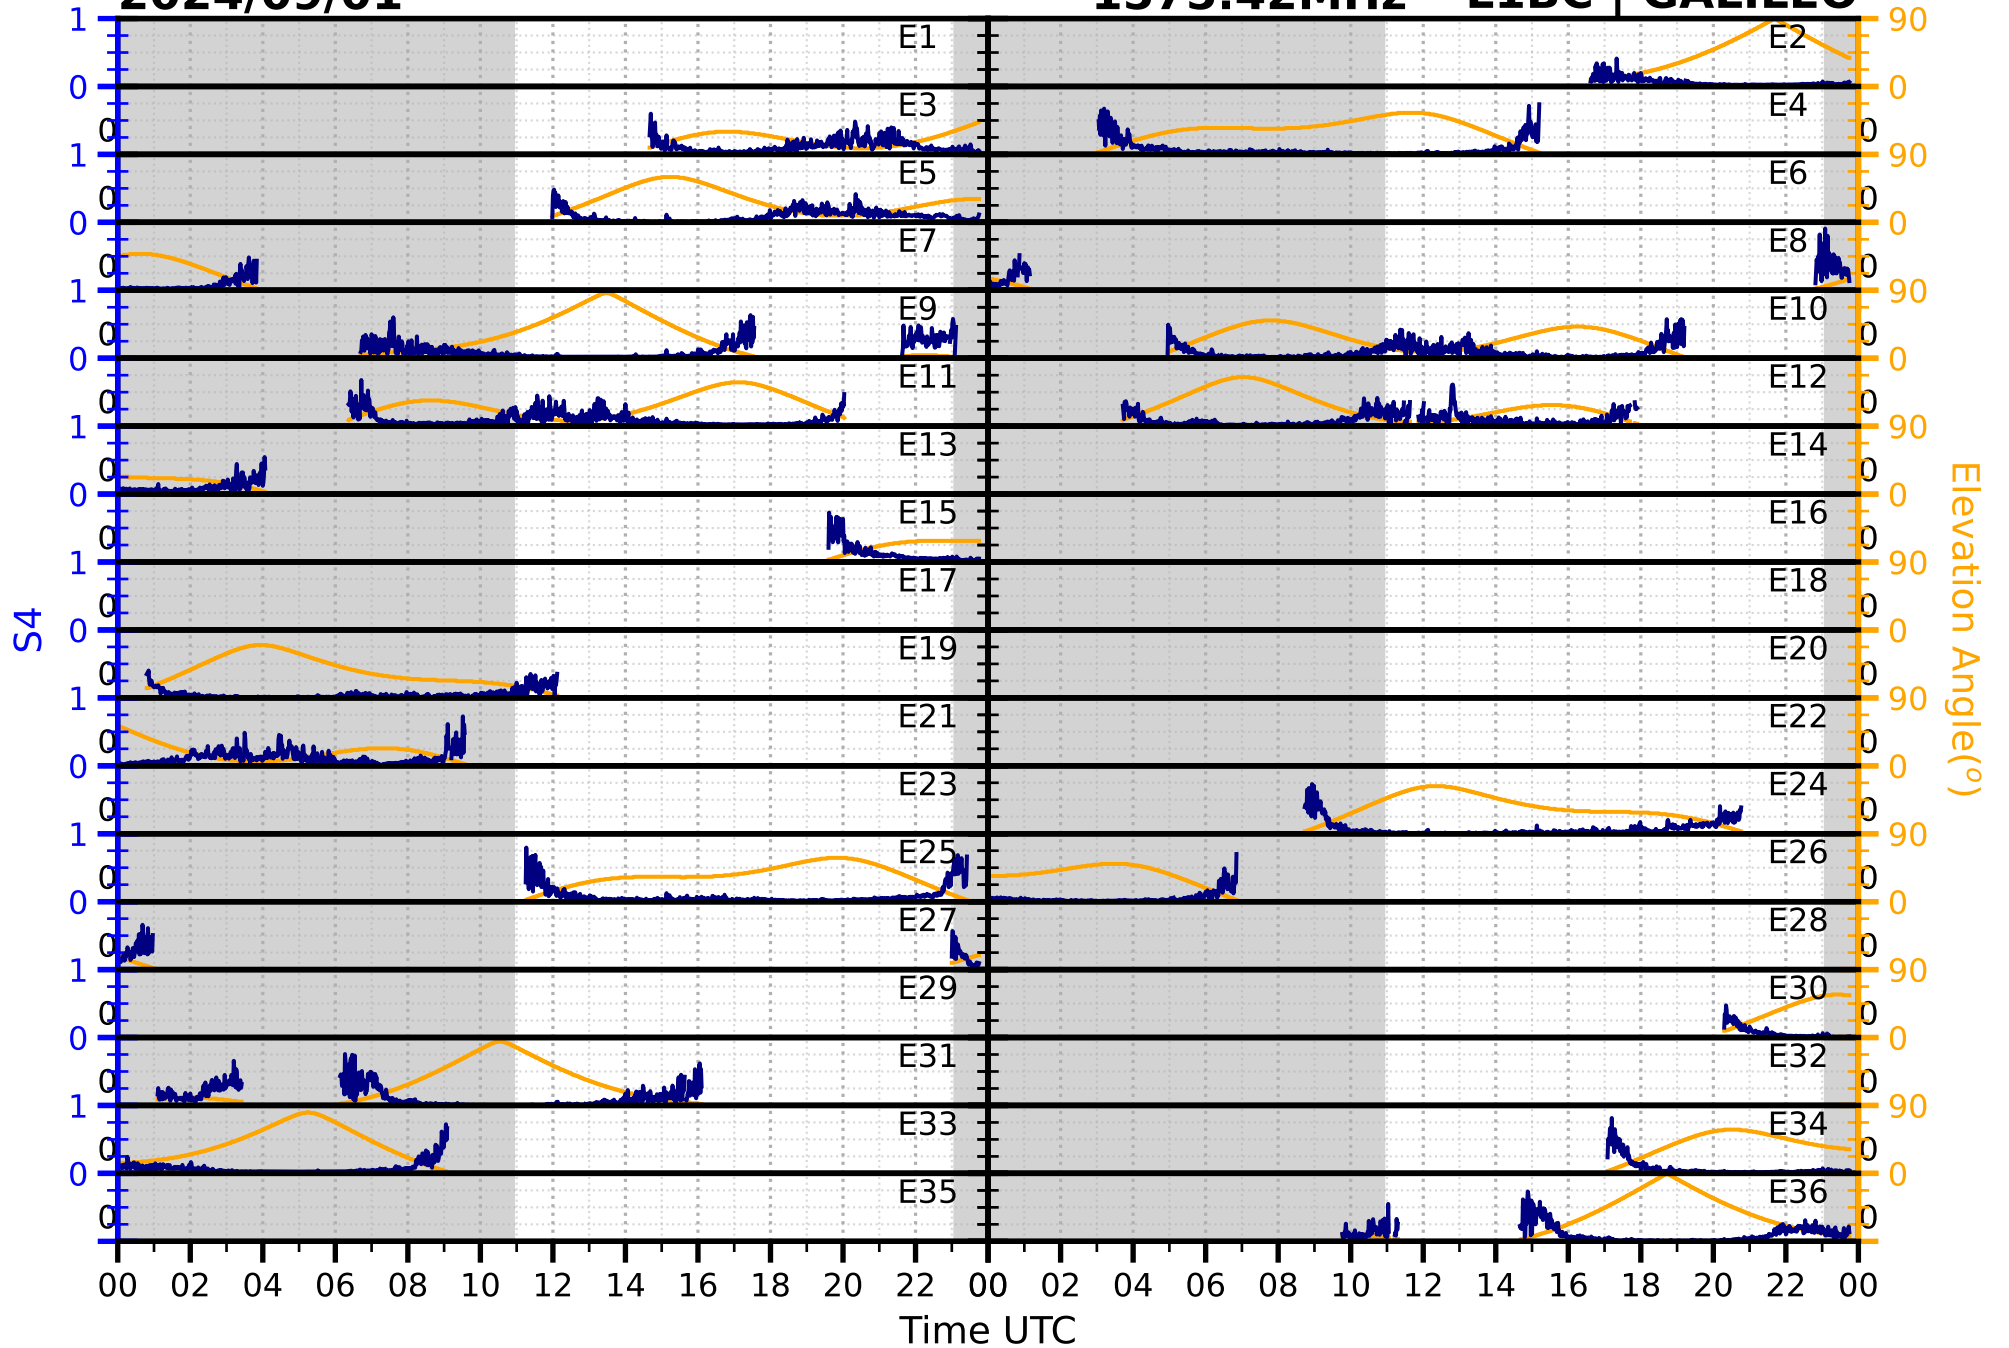

2024/09/01

S4 1575.42MHz

L1CA | GPS

2024/09/01

S4

1575.42MHz

L1BC | GALILEO

2024/09/01

S4

1602MHz

L1CA | GLONASS