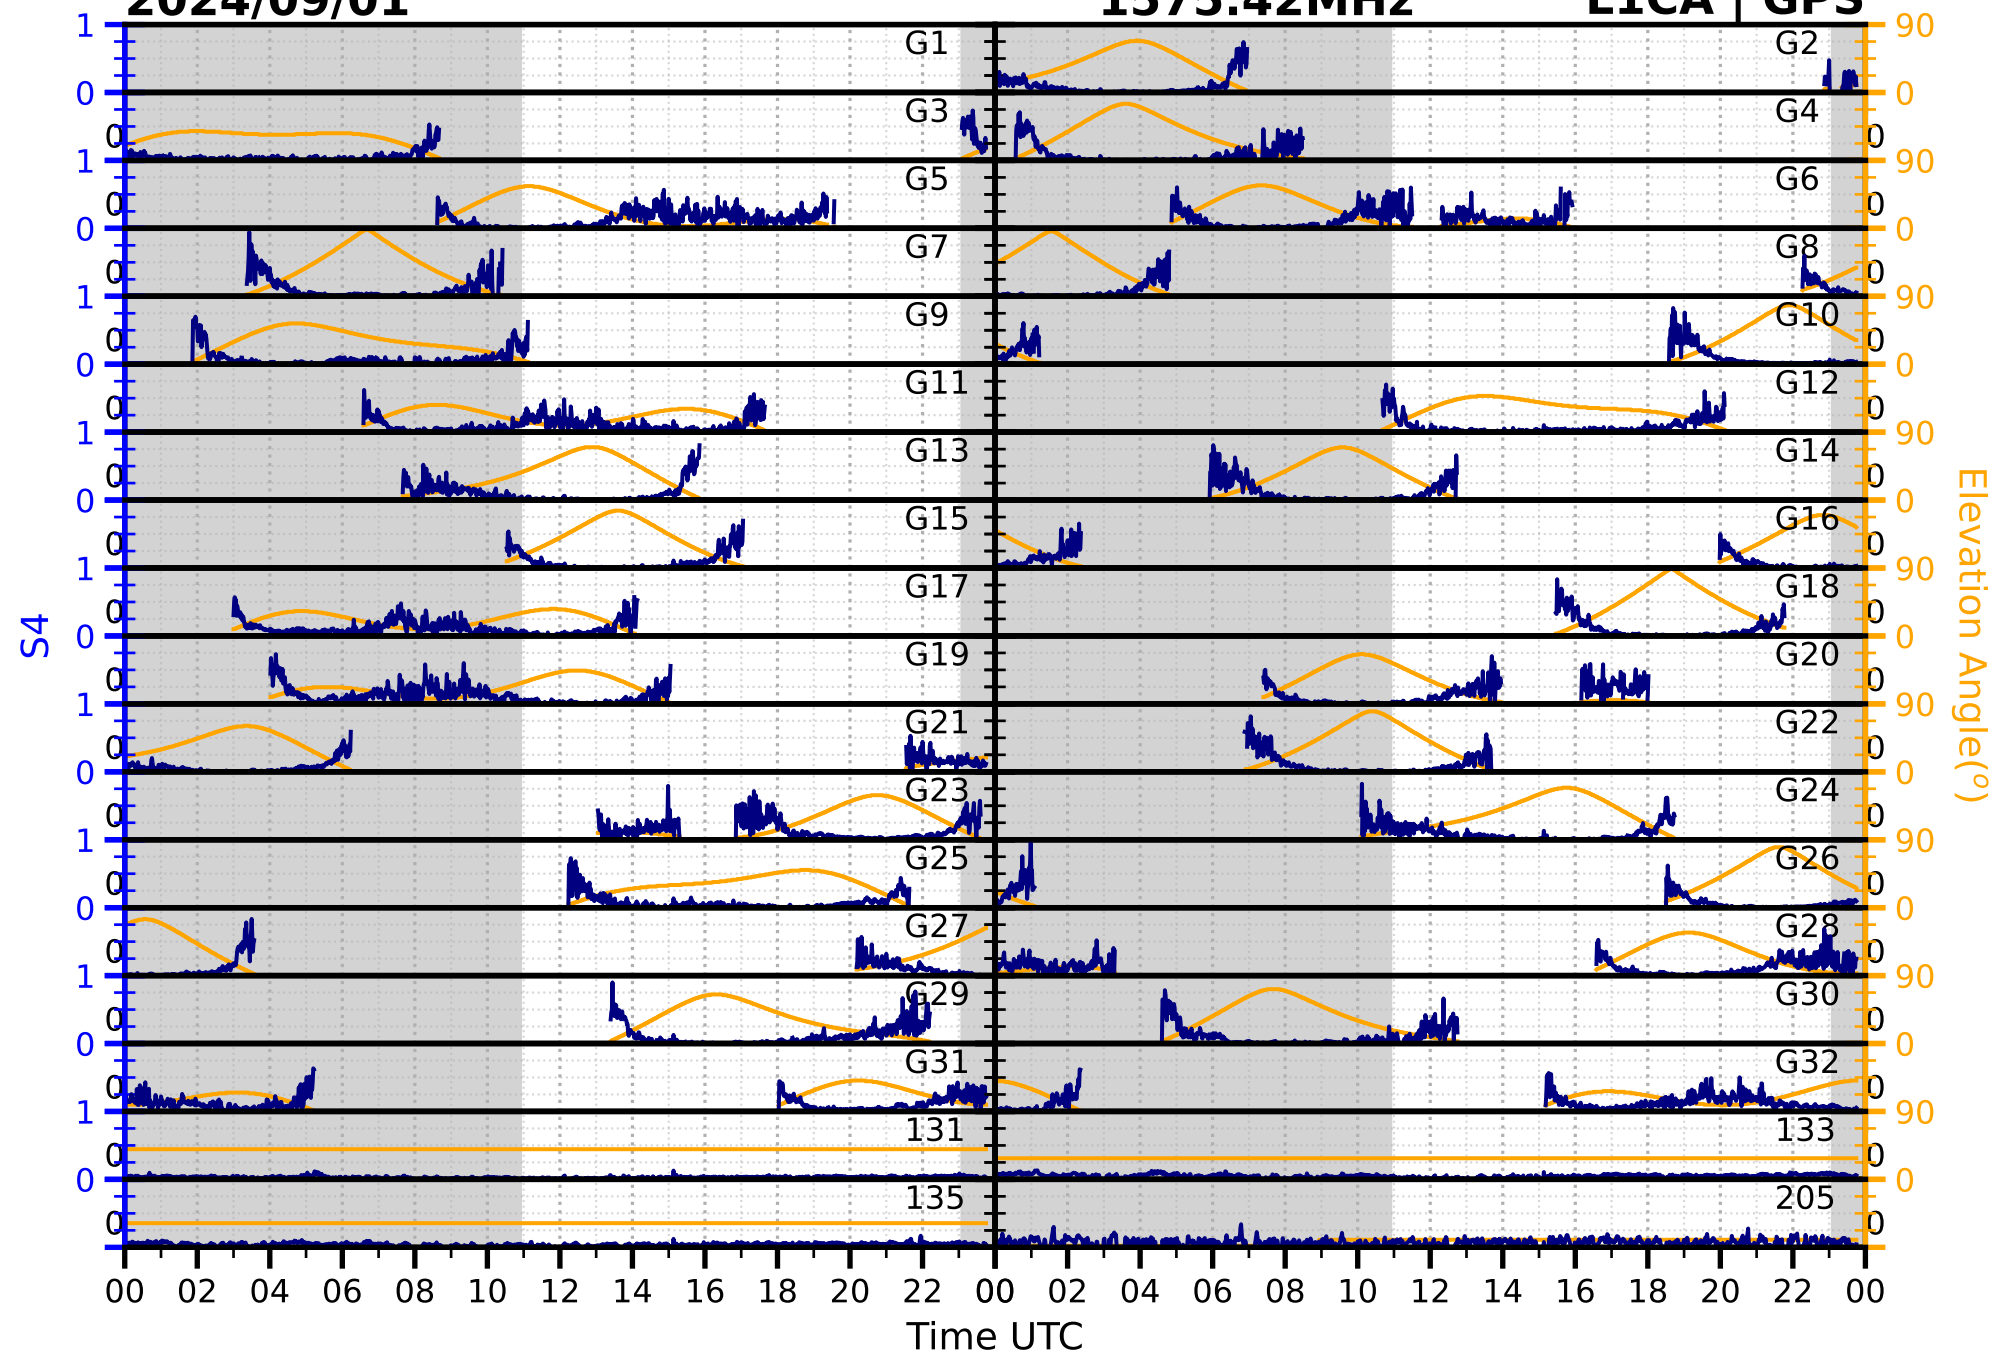

2024/09/01

S4 1575.42MHz

L1CA | GPS

2024/09/01

S4

1575.42MHz

L1BC | GALILEO

2024/09/01

S4

1602MHz

L1CA | GLONASS