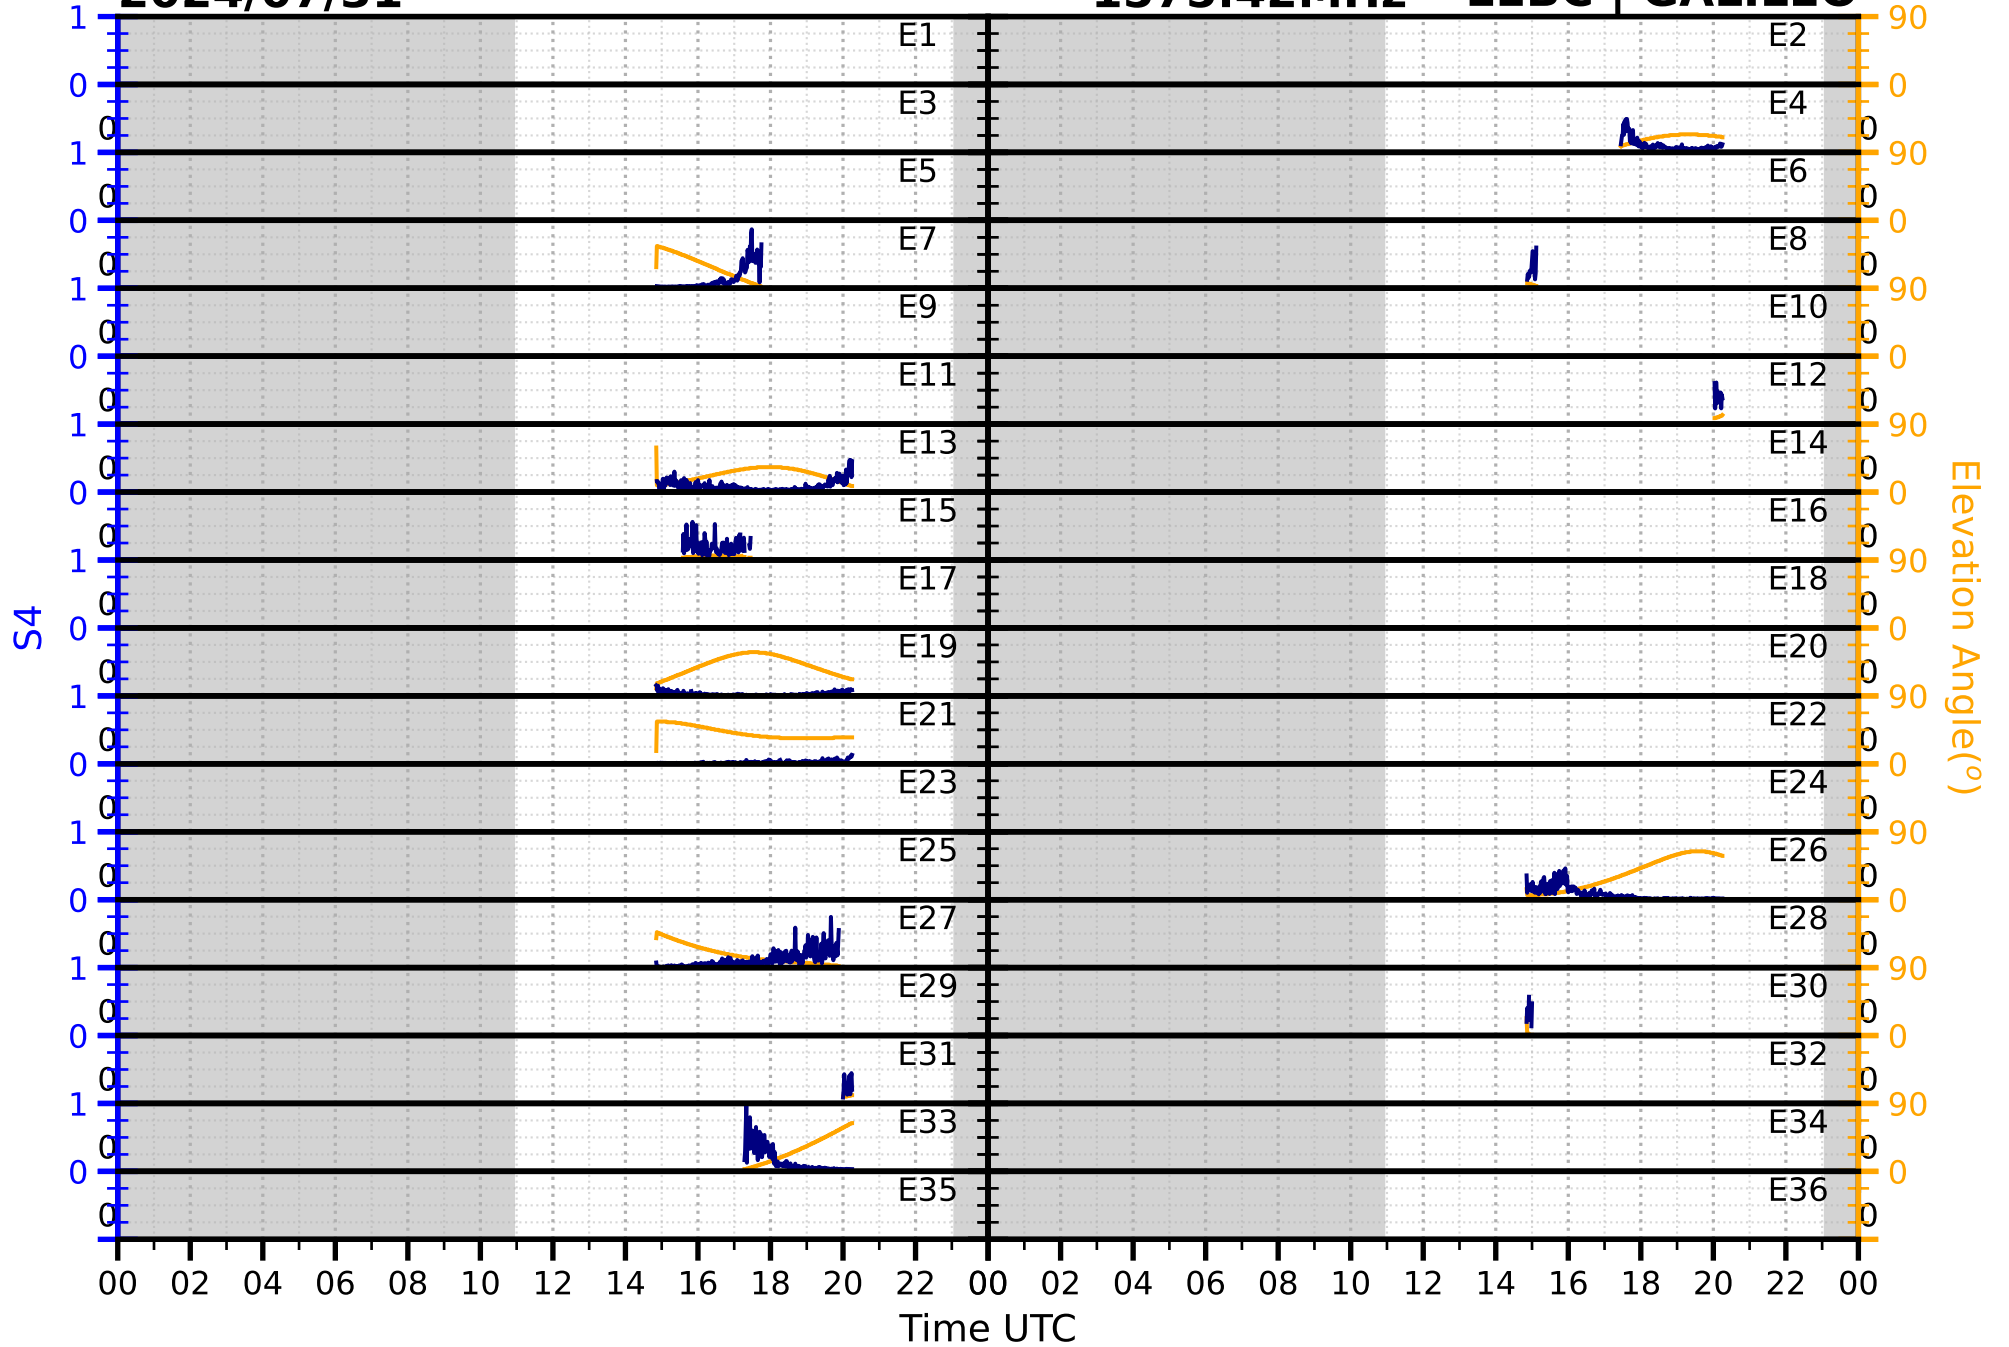

2024/07/31

S4

1575.42MHz

L1CA | GPS

2024/07/31

S4

1575.42MHz

L1BC | GALILEO

2024/07/31

S4

1602MHz

L1CA | GLONASS