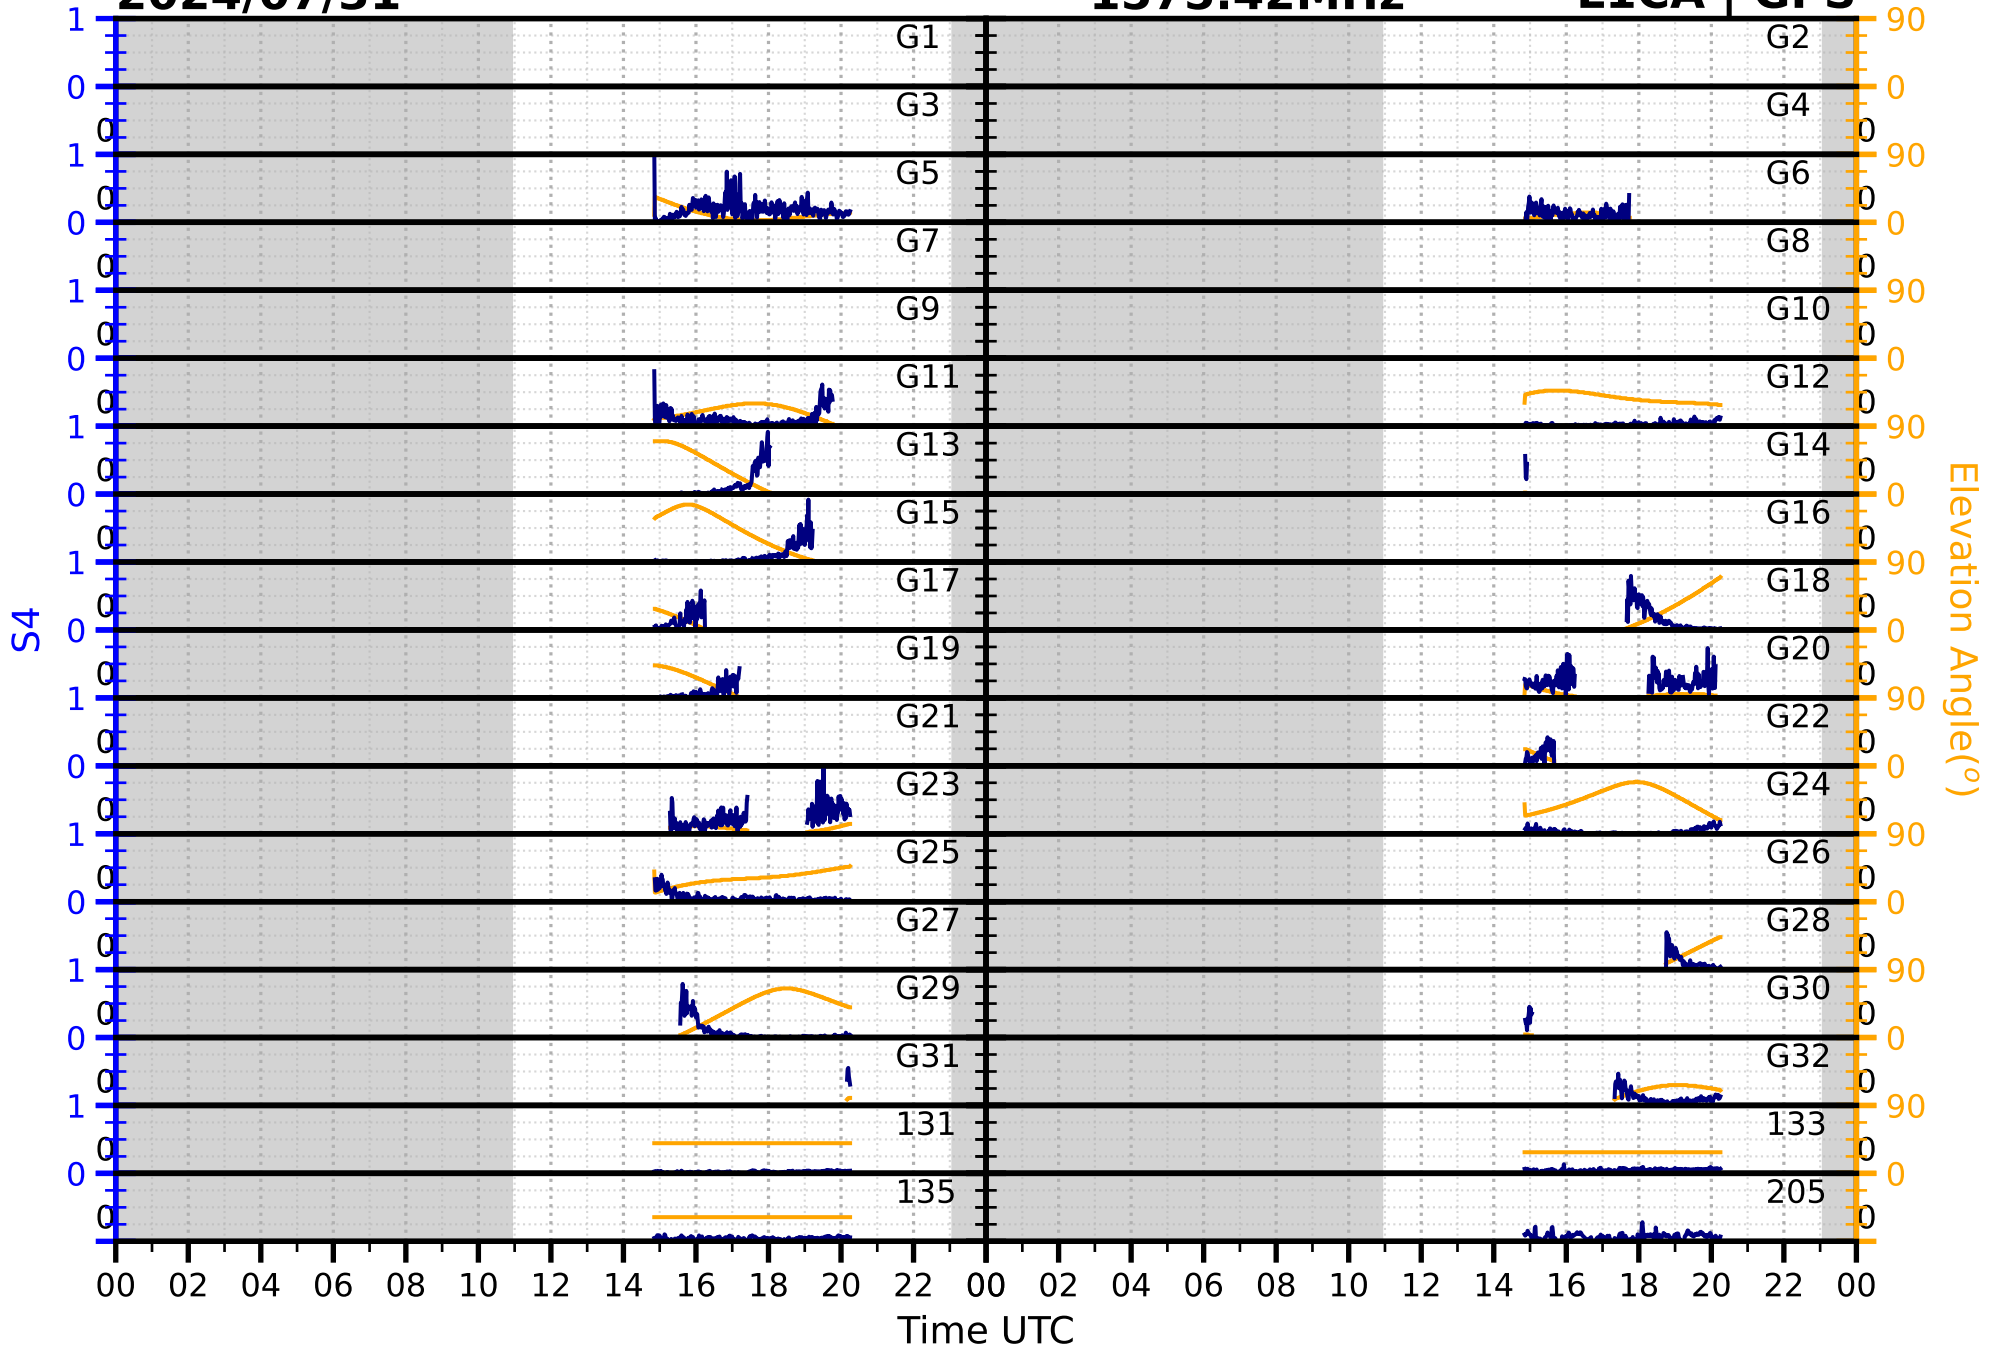

2024/07/31

S4

1575.42MHz

L1CA | GPS

2024/07/31

S4

1575.42MHz

L1BC | GALILEO

2024/07/31

S4

1602MHz

L1CA | GLONASS