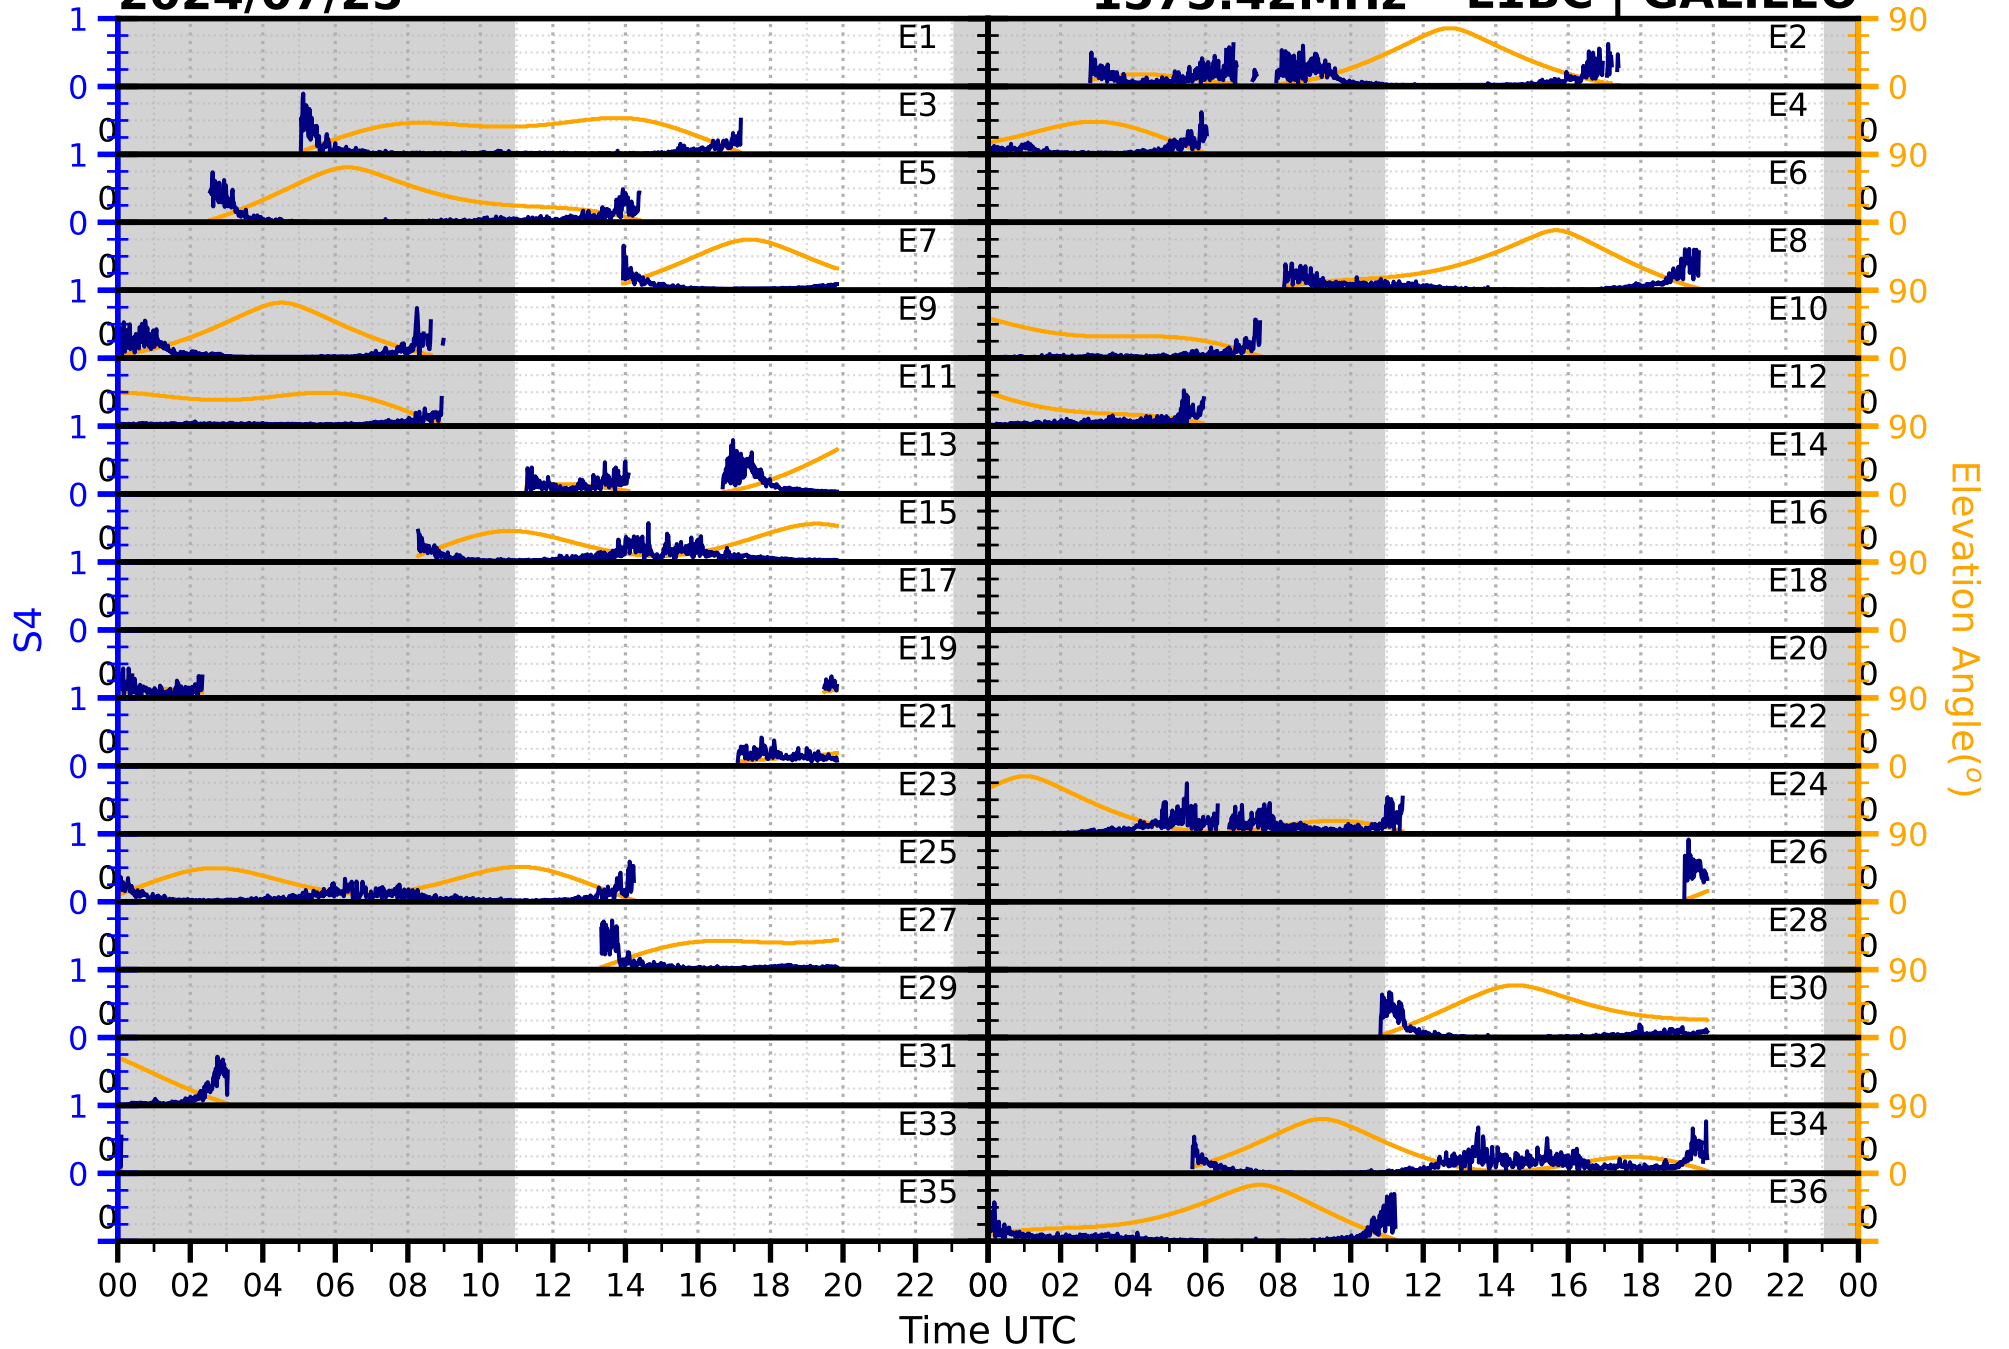

2024/07/25

S4 1575.42MHz

L1CA | GPS

2024/07/25

S4

1575.42MHz

L1BC | GALILEO

2024/07/25

S4

1602MHz

L1CA | GLONASS