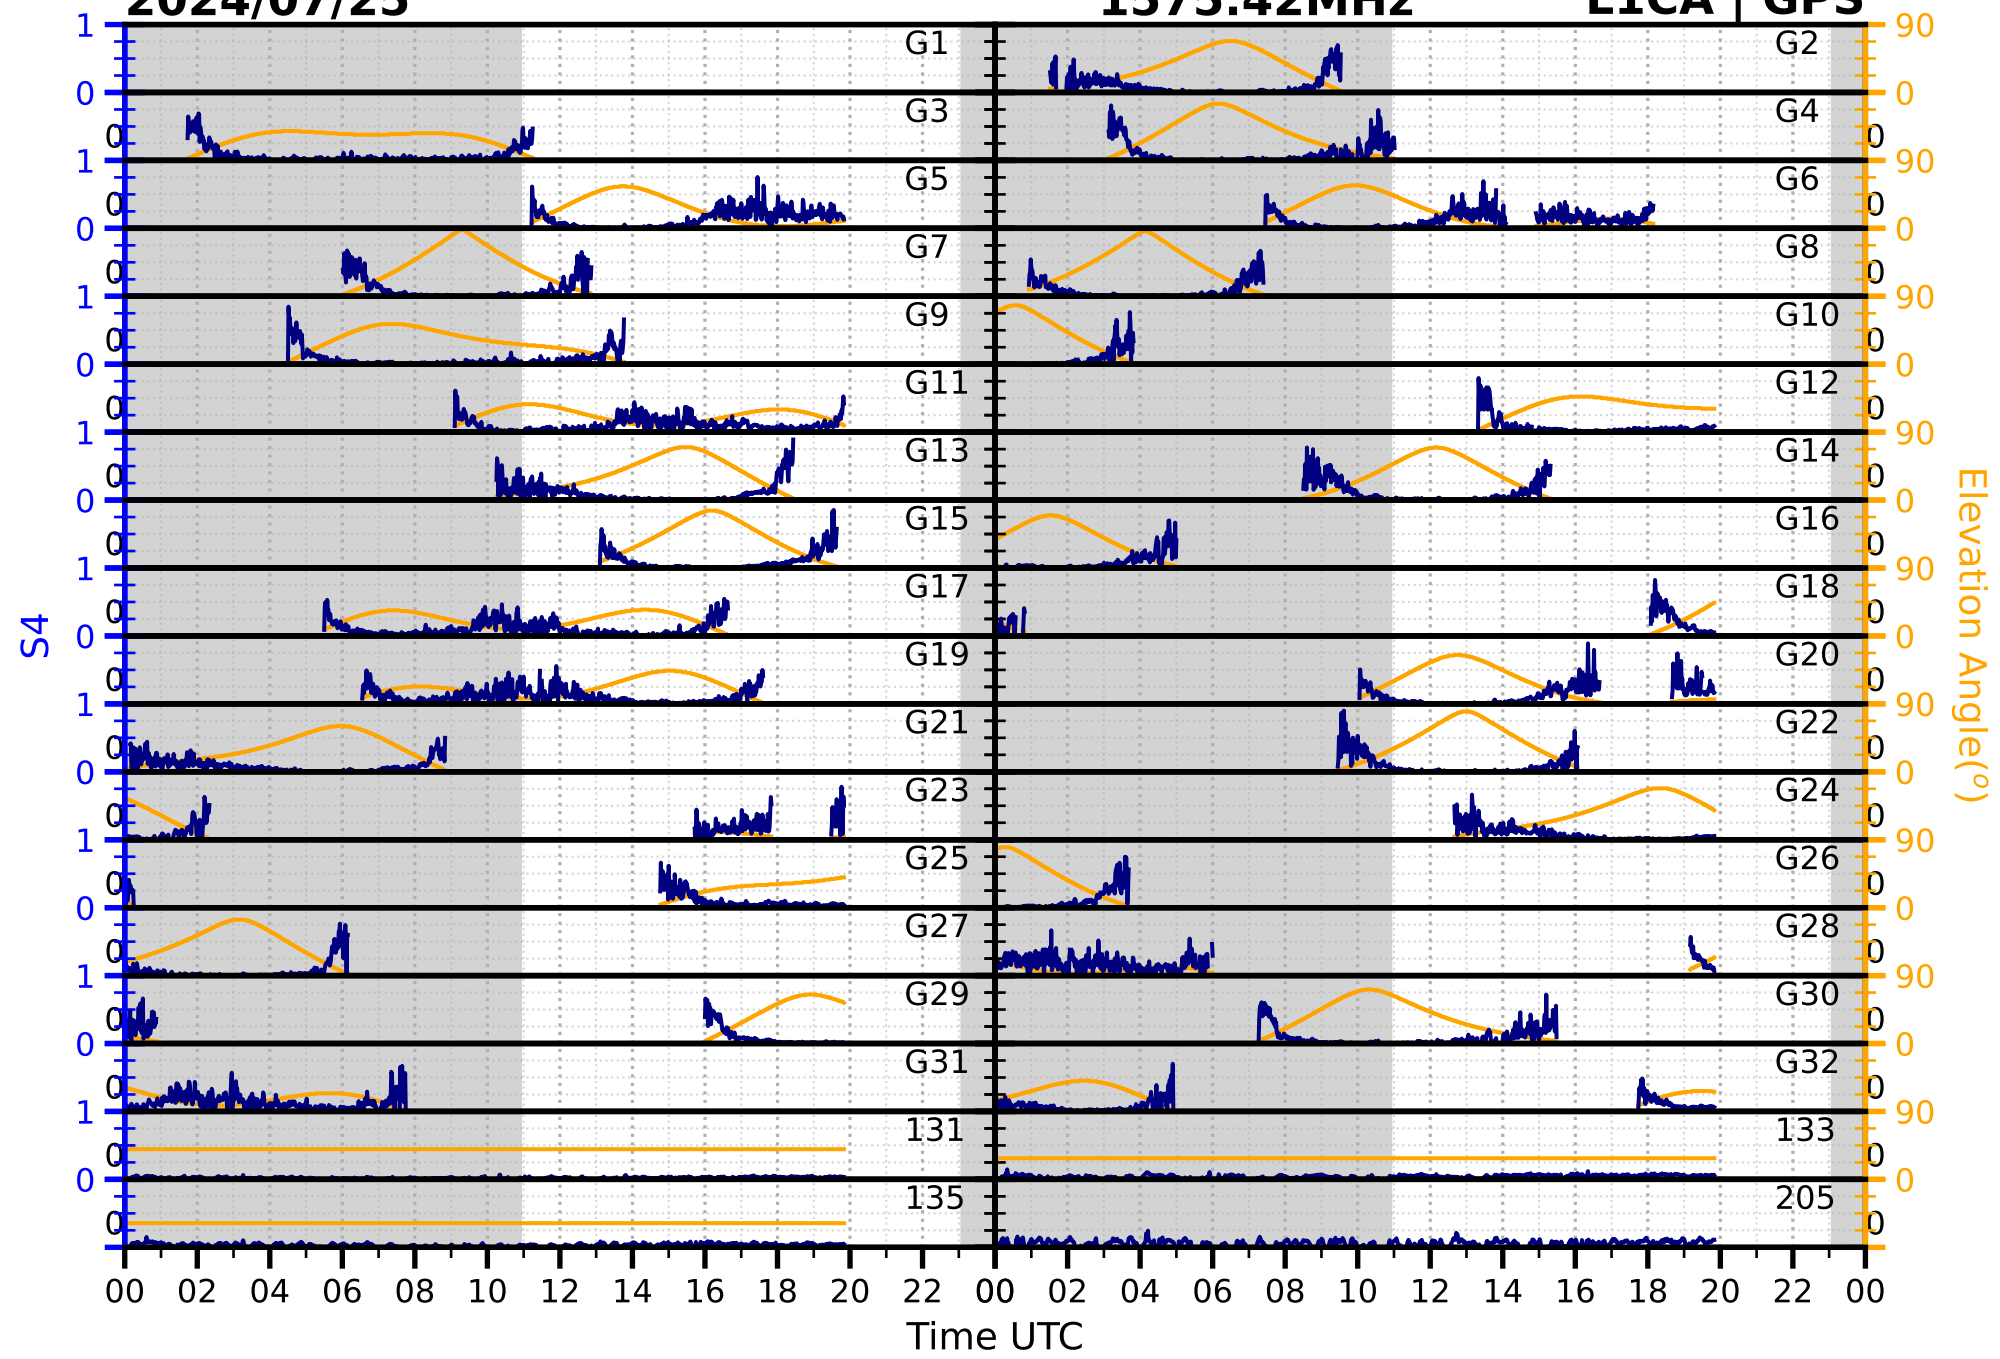

2024/07/25

S4 1575.42MHz

L1CA | GPS

2024/07/25

S4

1575.42MHz

L1BC | GALILEO

2024/07/25

S4

1602MHz

L1CA | GLONASS