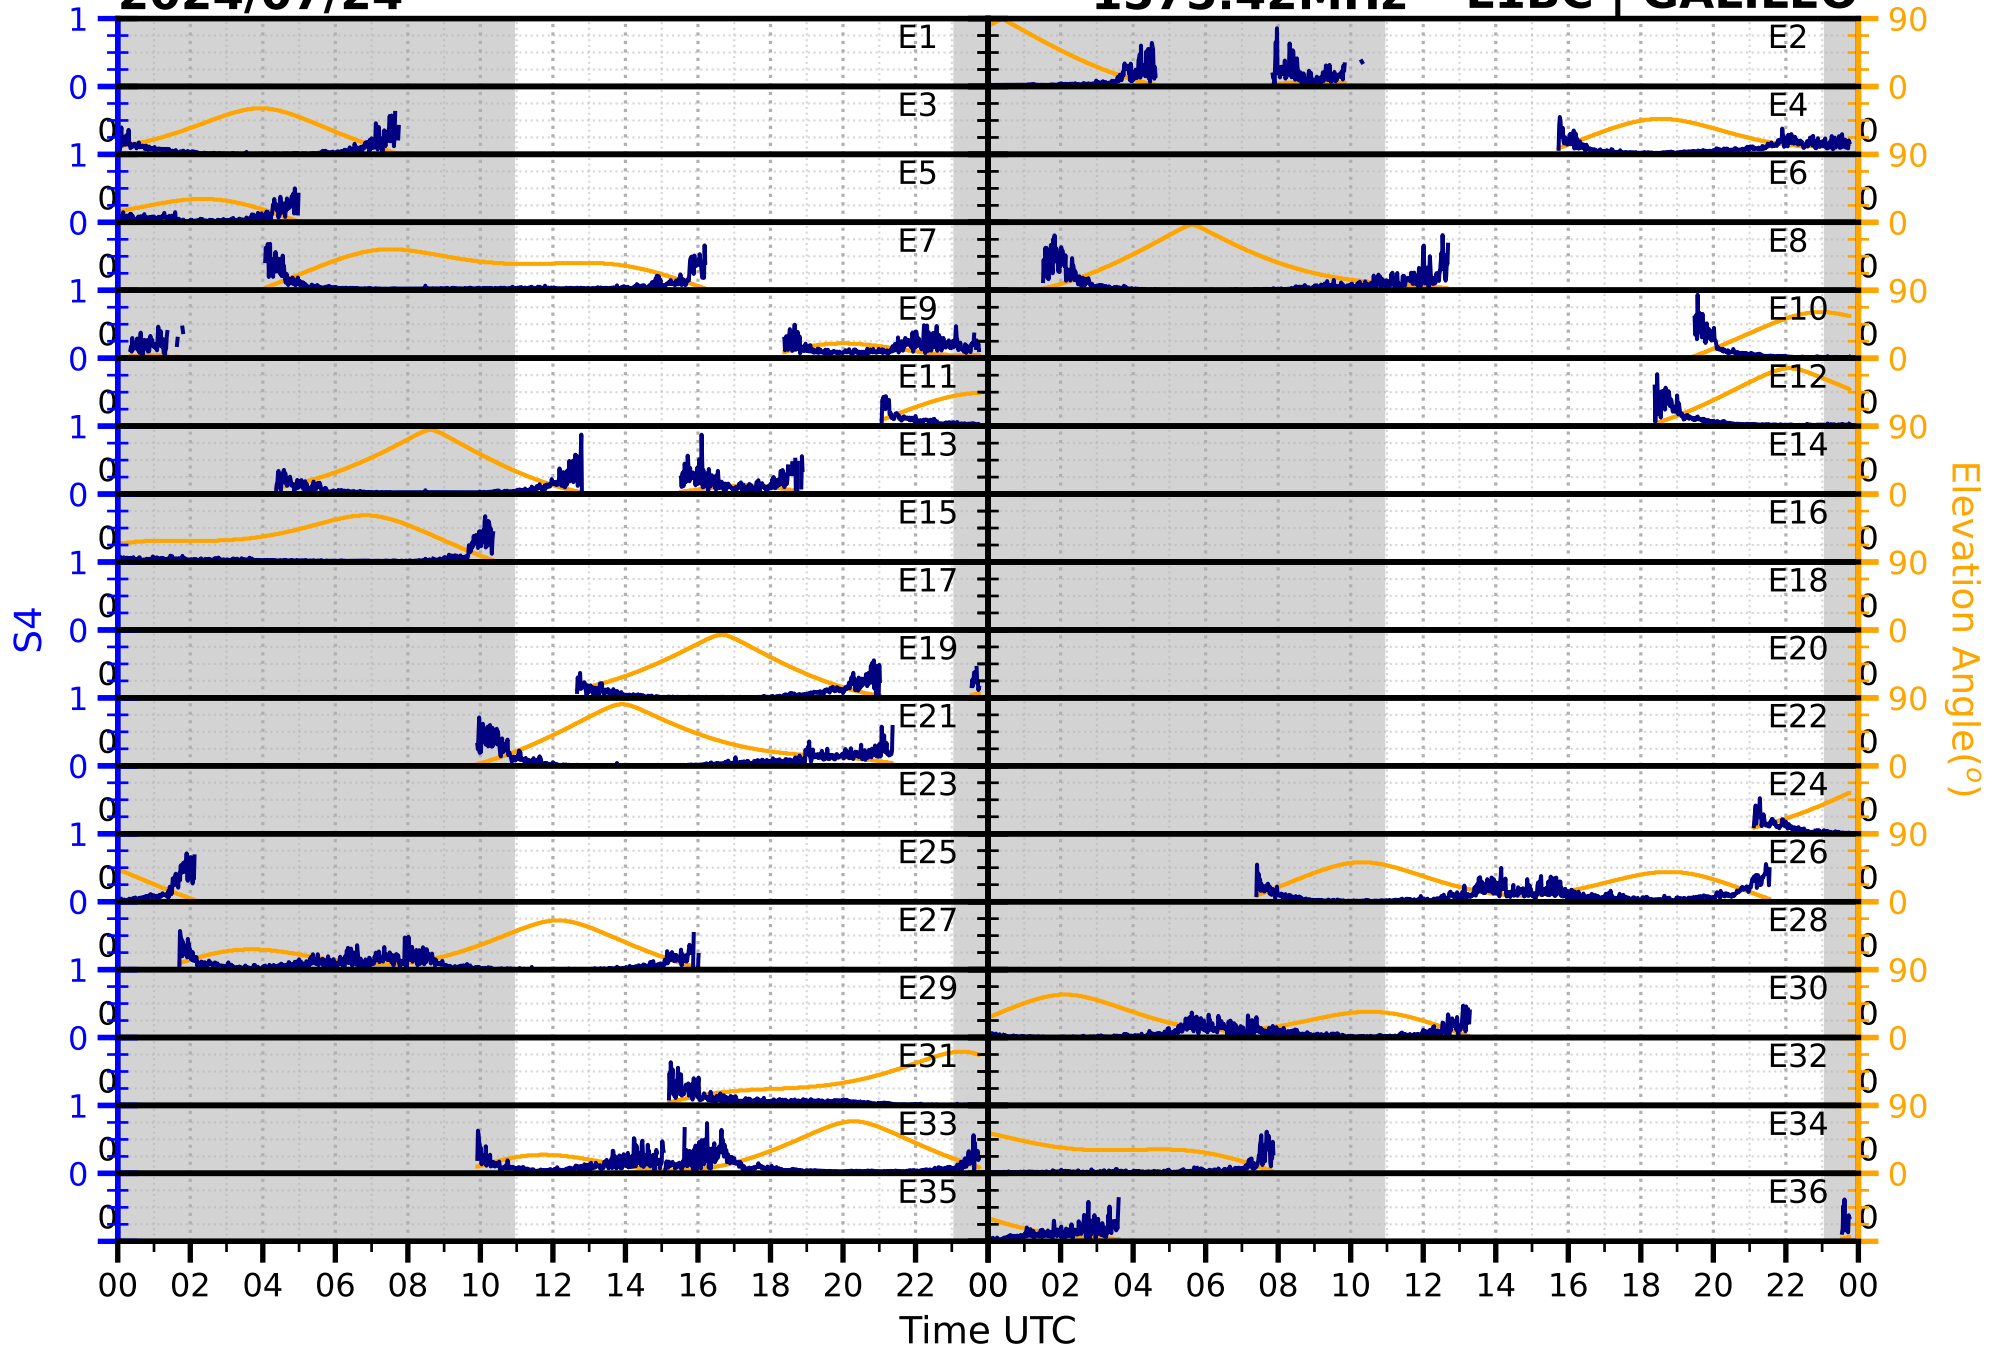

2024/07/24

S4

1575.42MHz

L1CA | GPS

2024/07/24

S4

1575.42MHz

L1BC | GALILEO

2024/07/24

S4

1602MHz

L1CA | GLONASS