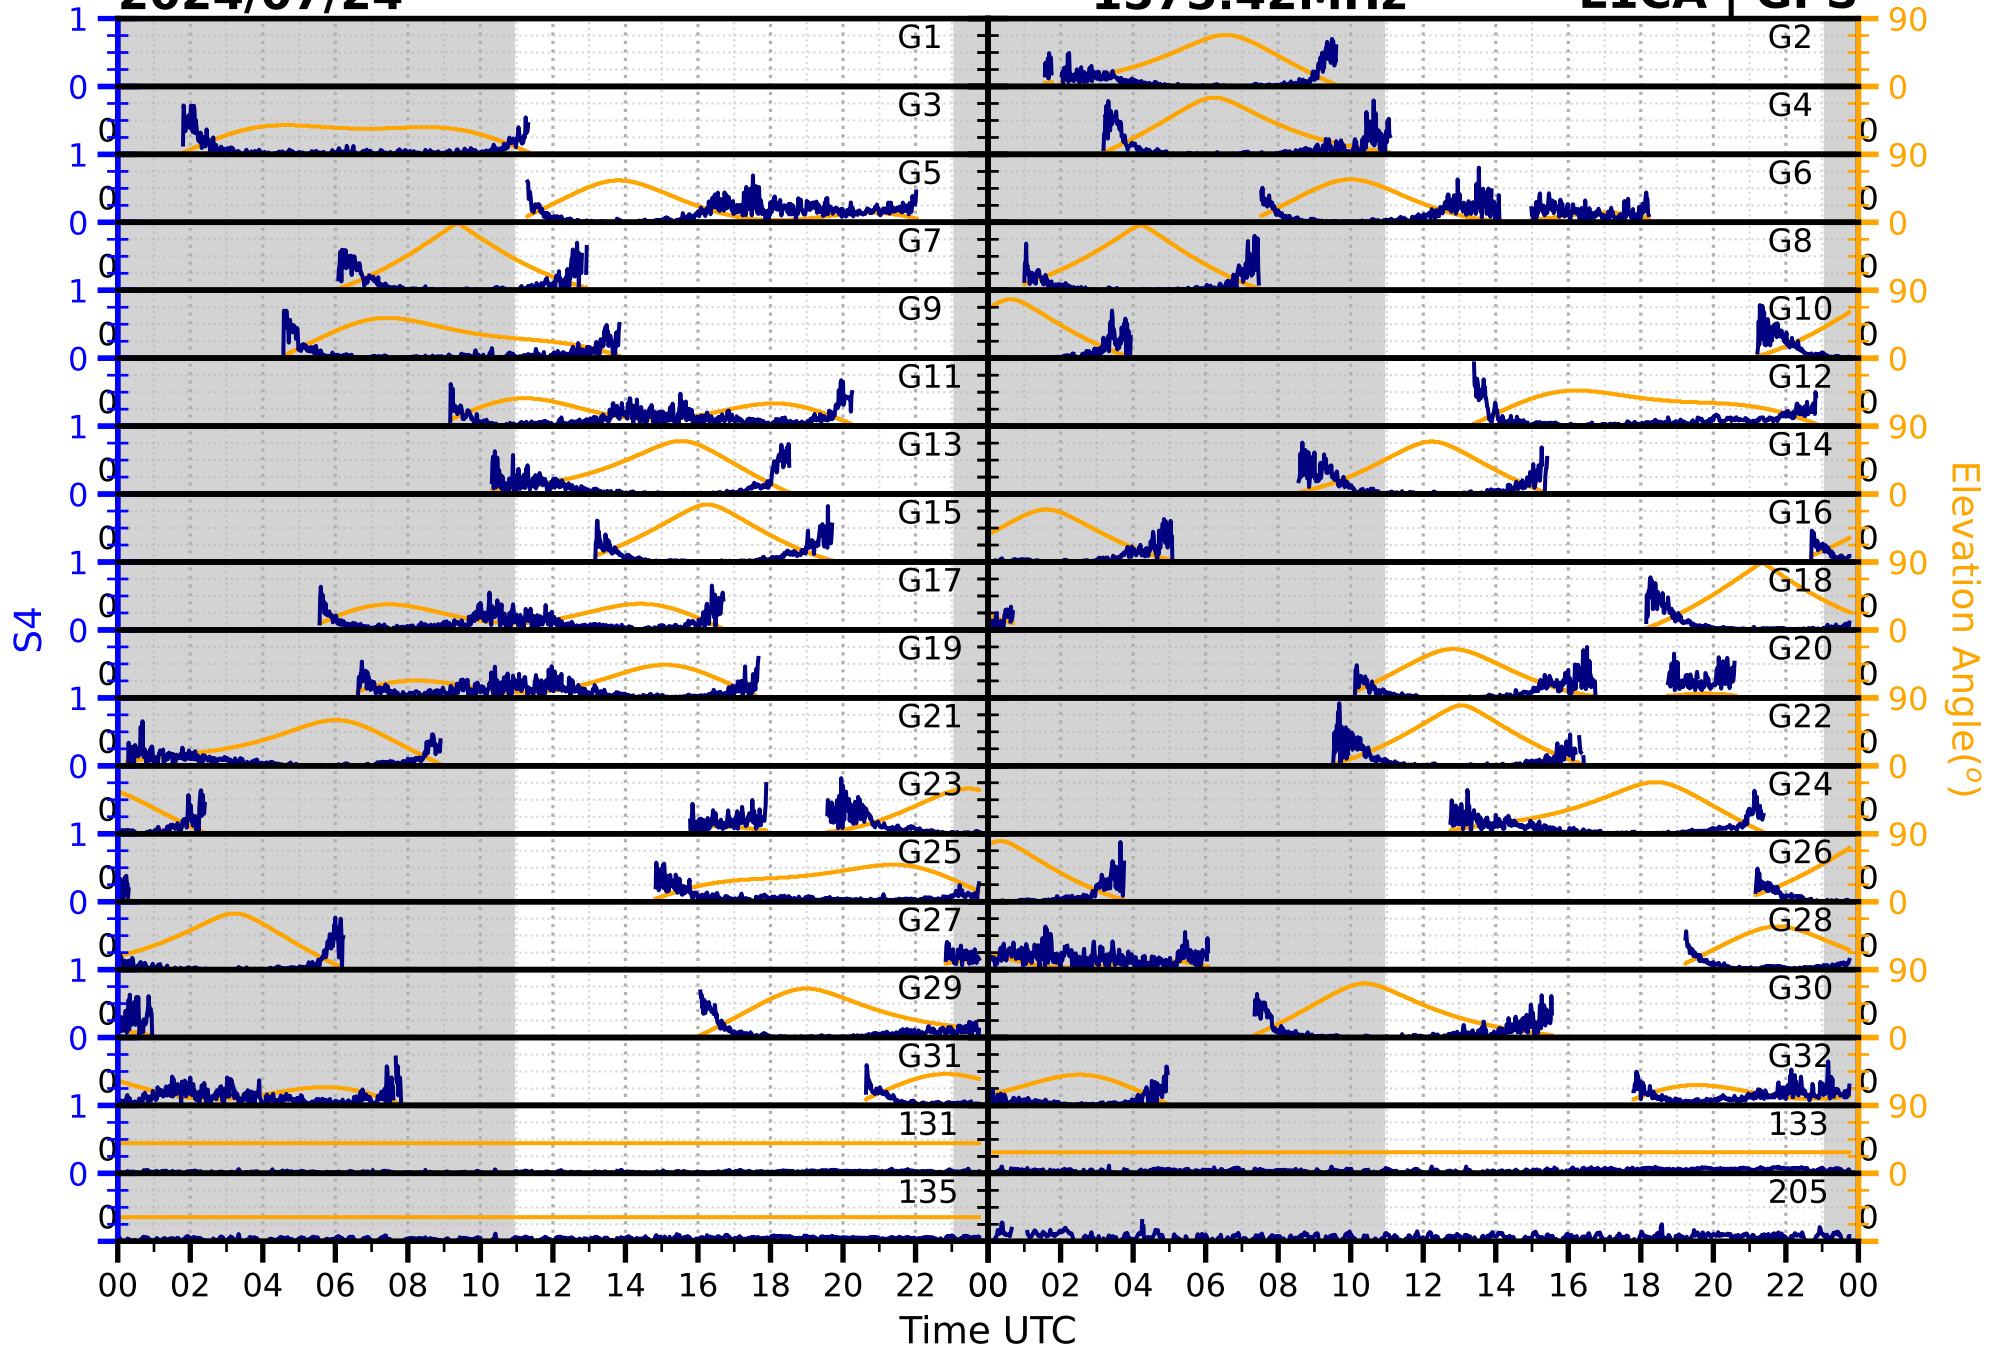

2024/07/24

S4

1575.42MHz

L1CA | GPS

2024/07/24

S4

1575.42MHz

L1BC | GALILEO

2024/07/24

S4

1602MHz

L1CA | GLONASS