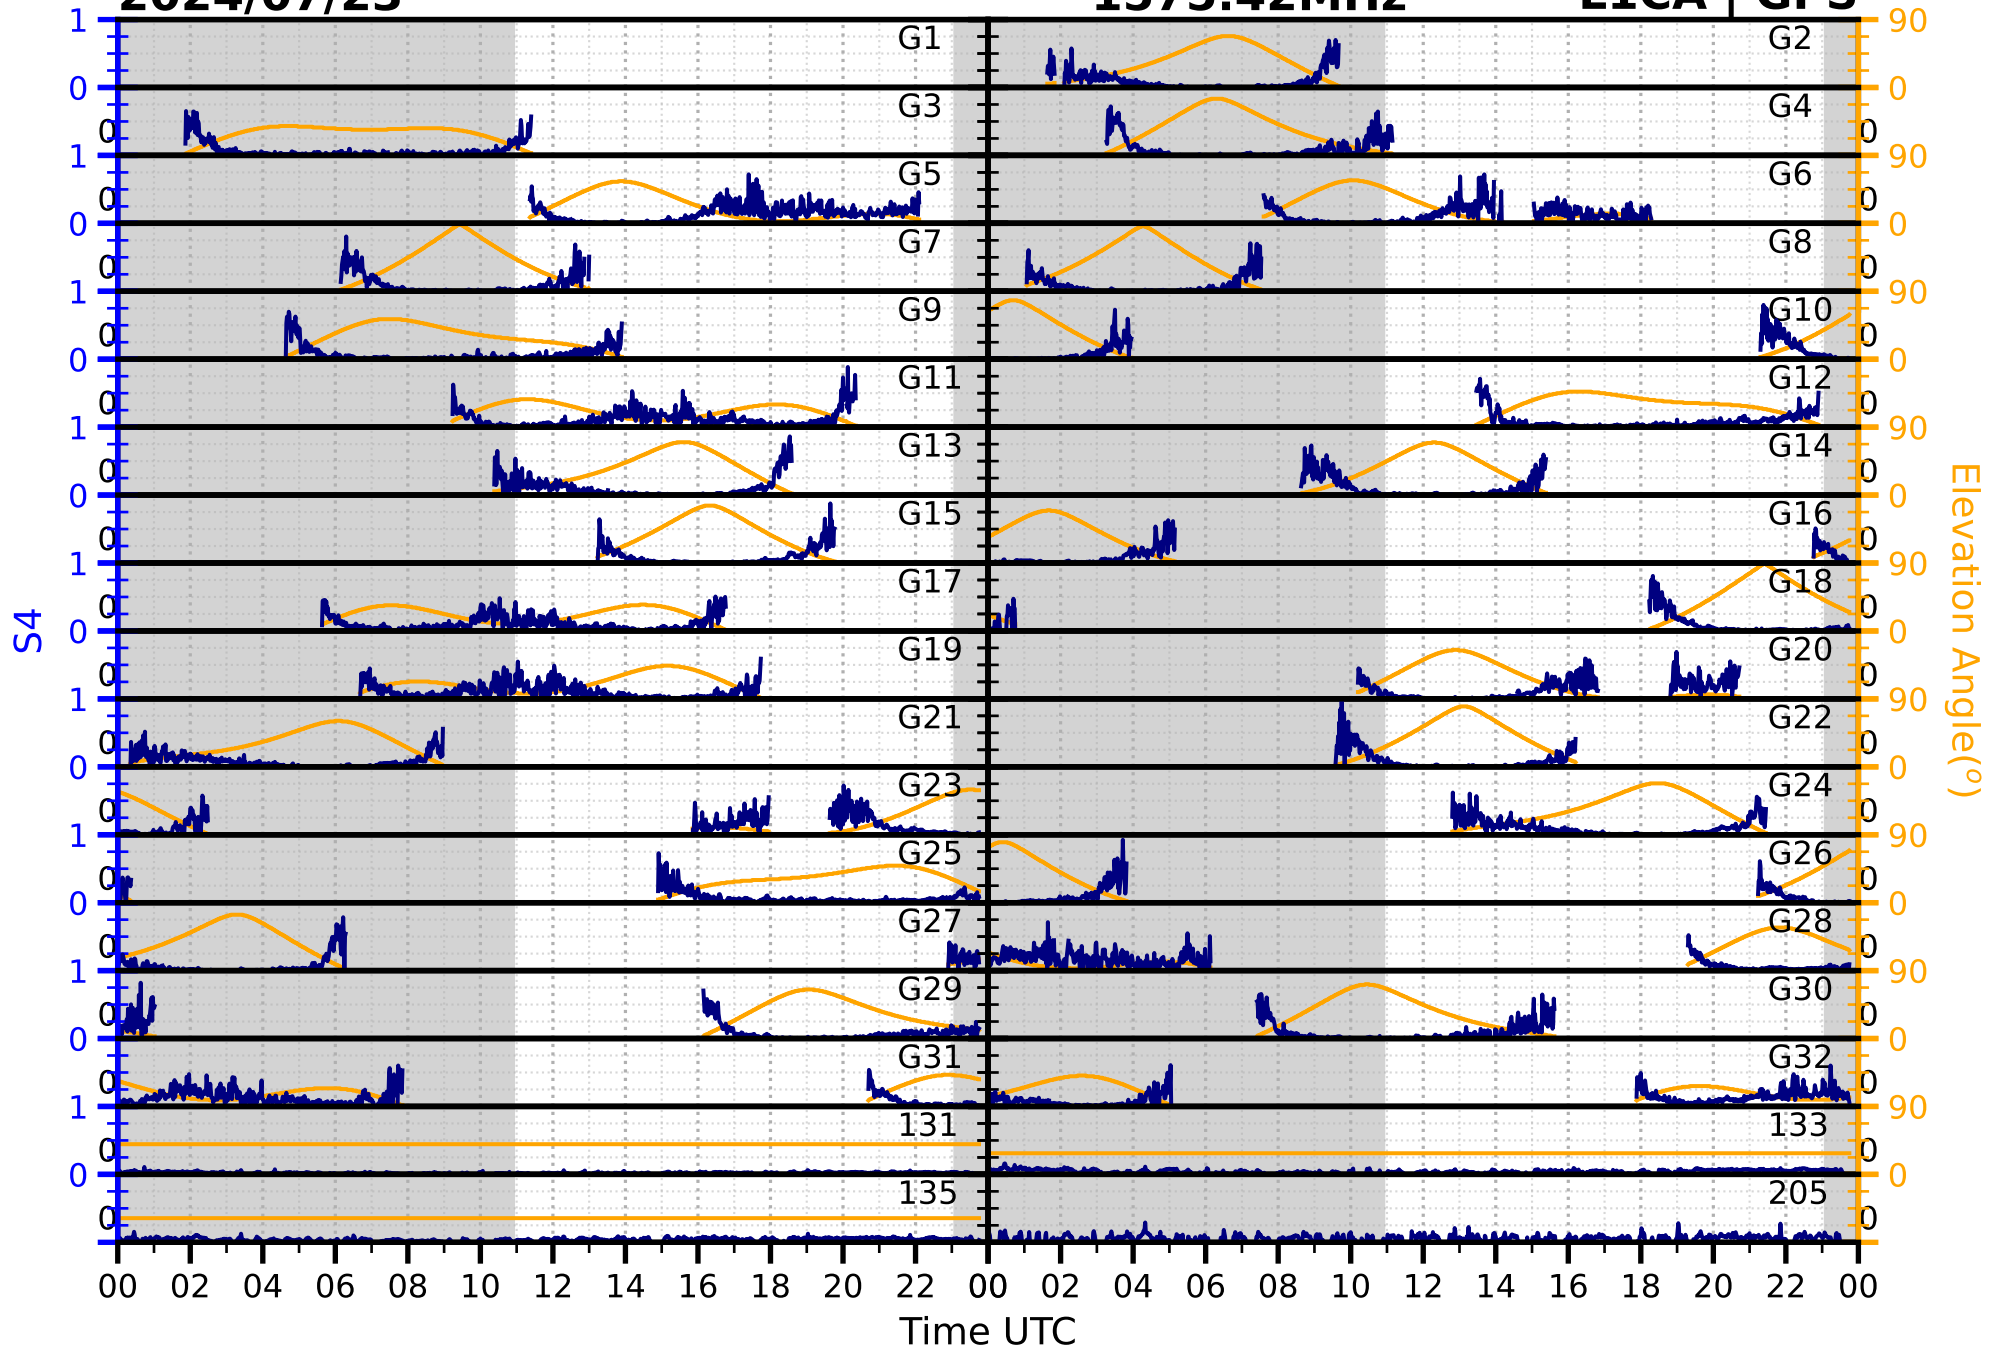

2024/07/23

S4

1575.42MHz

L1CA | GPS

2024/07/23

S4 1575.42MHz L1BC | GALILEO

2024/07/23

S4

1602MHz

L1CA | GLONASS