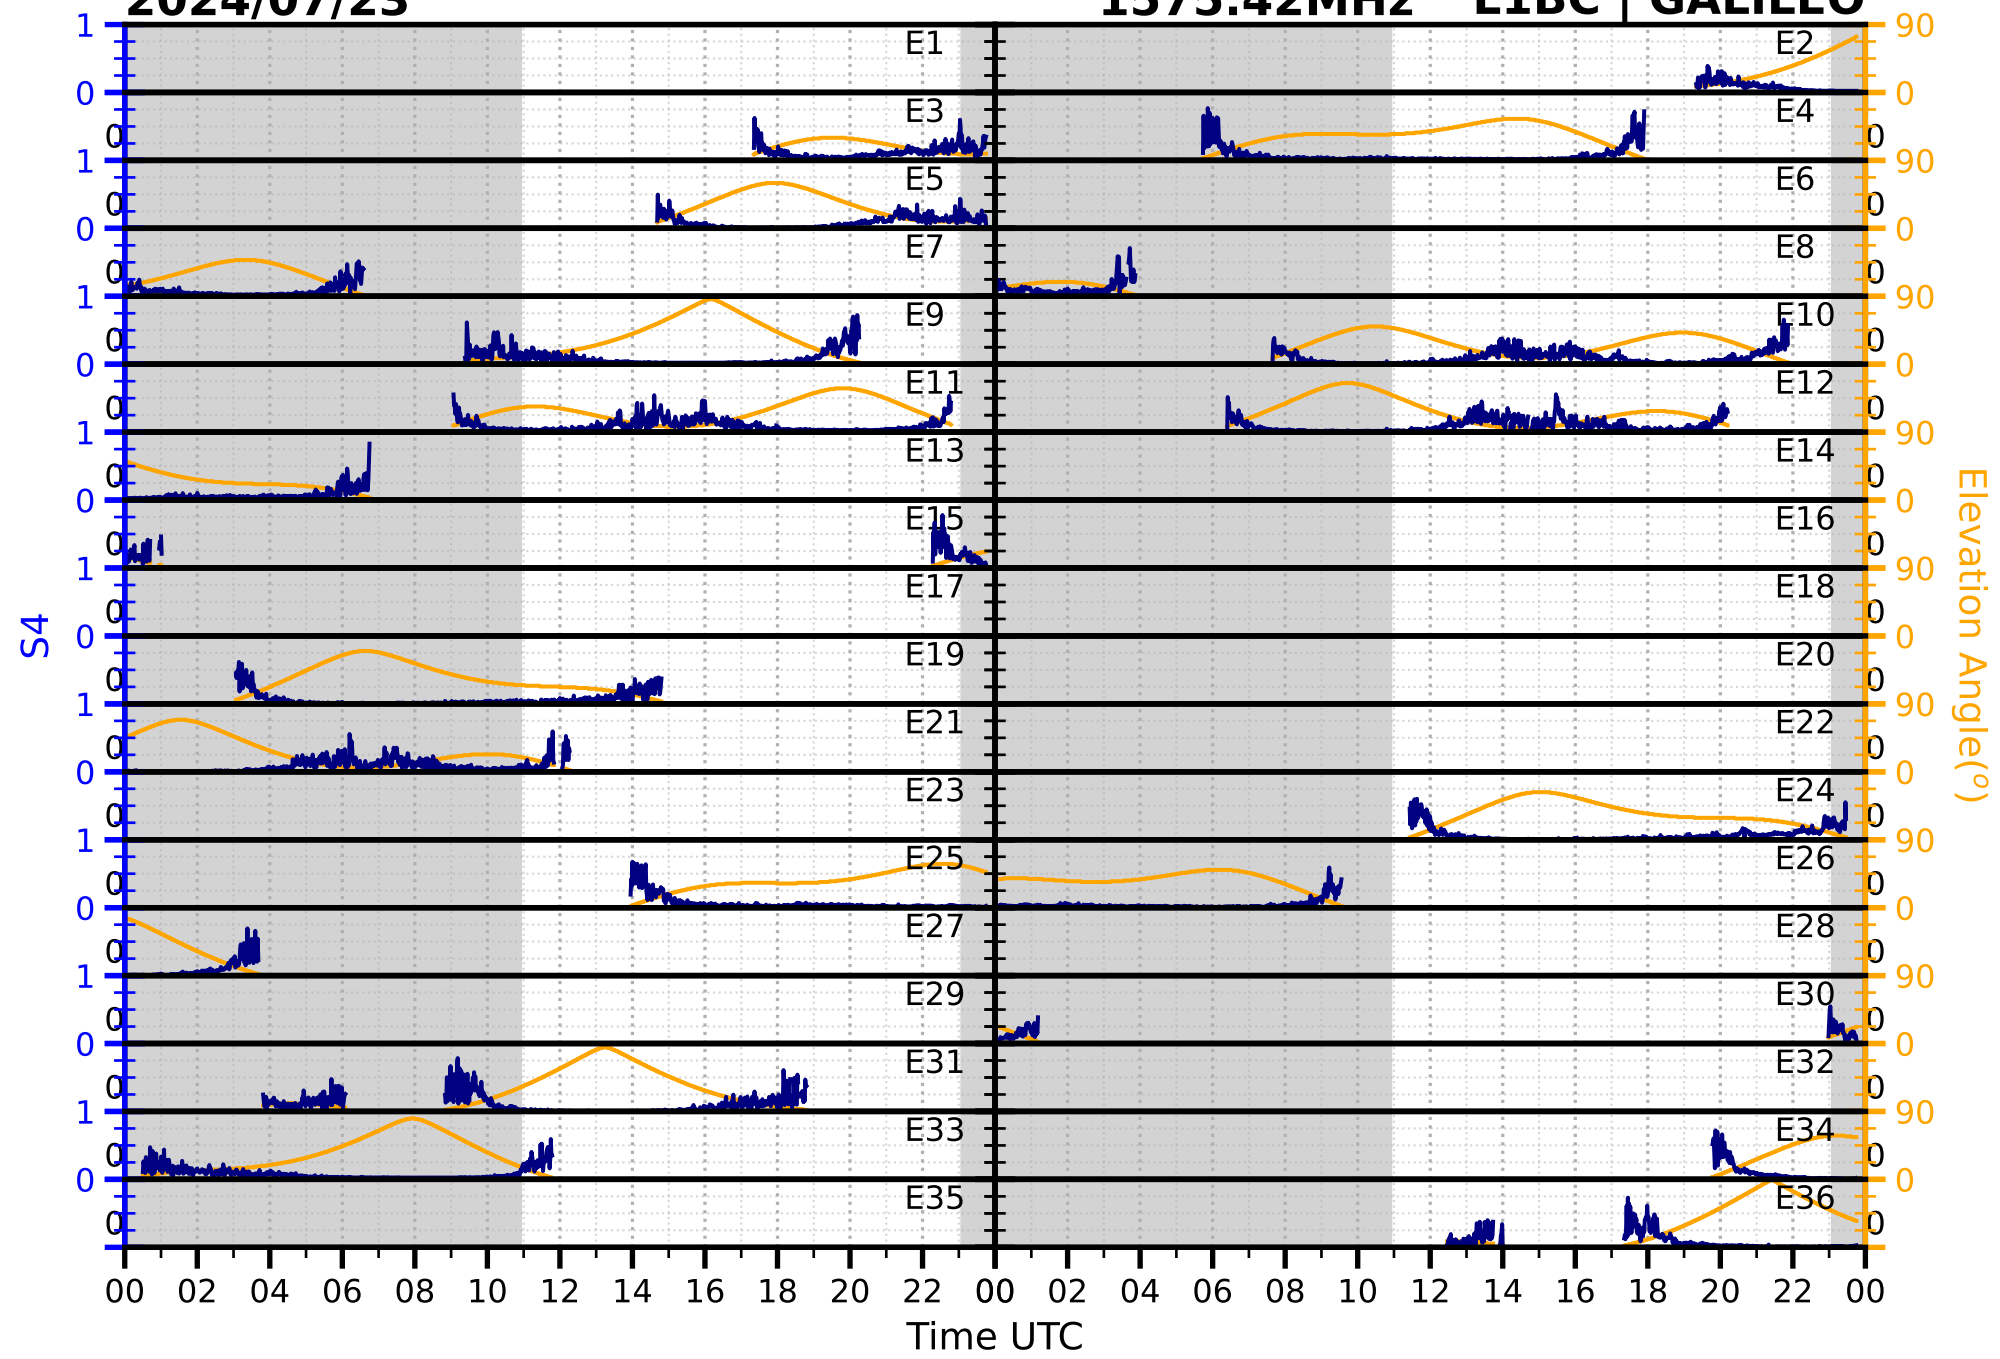

2024/07/23

S4

1575.42MHz

L1CA | GPS

2024/07/23

S4 1575.42MHz L1BC | GALILEO

2024/07/23

S4

1602MHz

L1CA | GLONASS