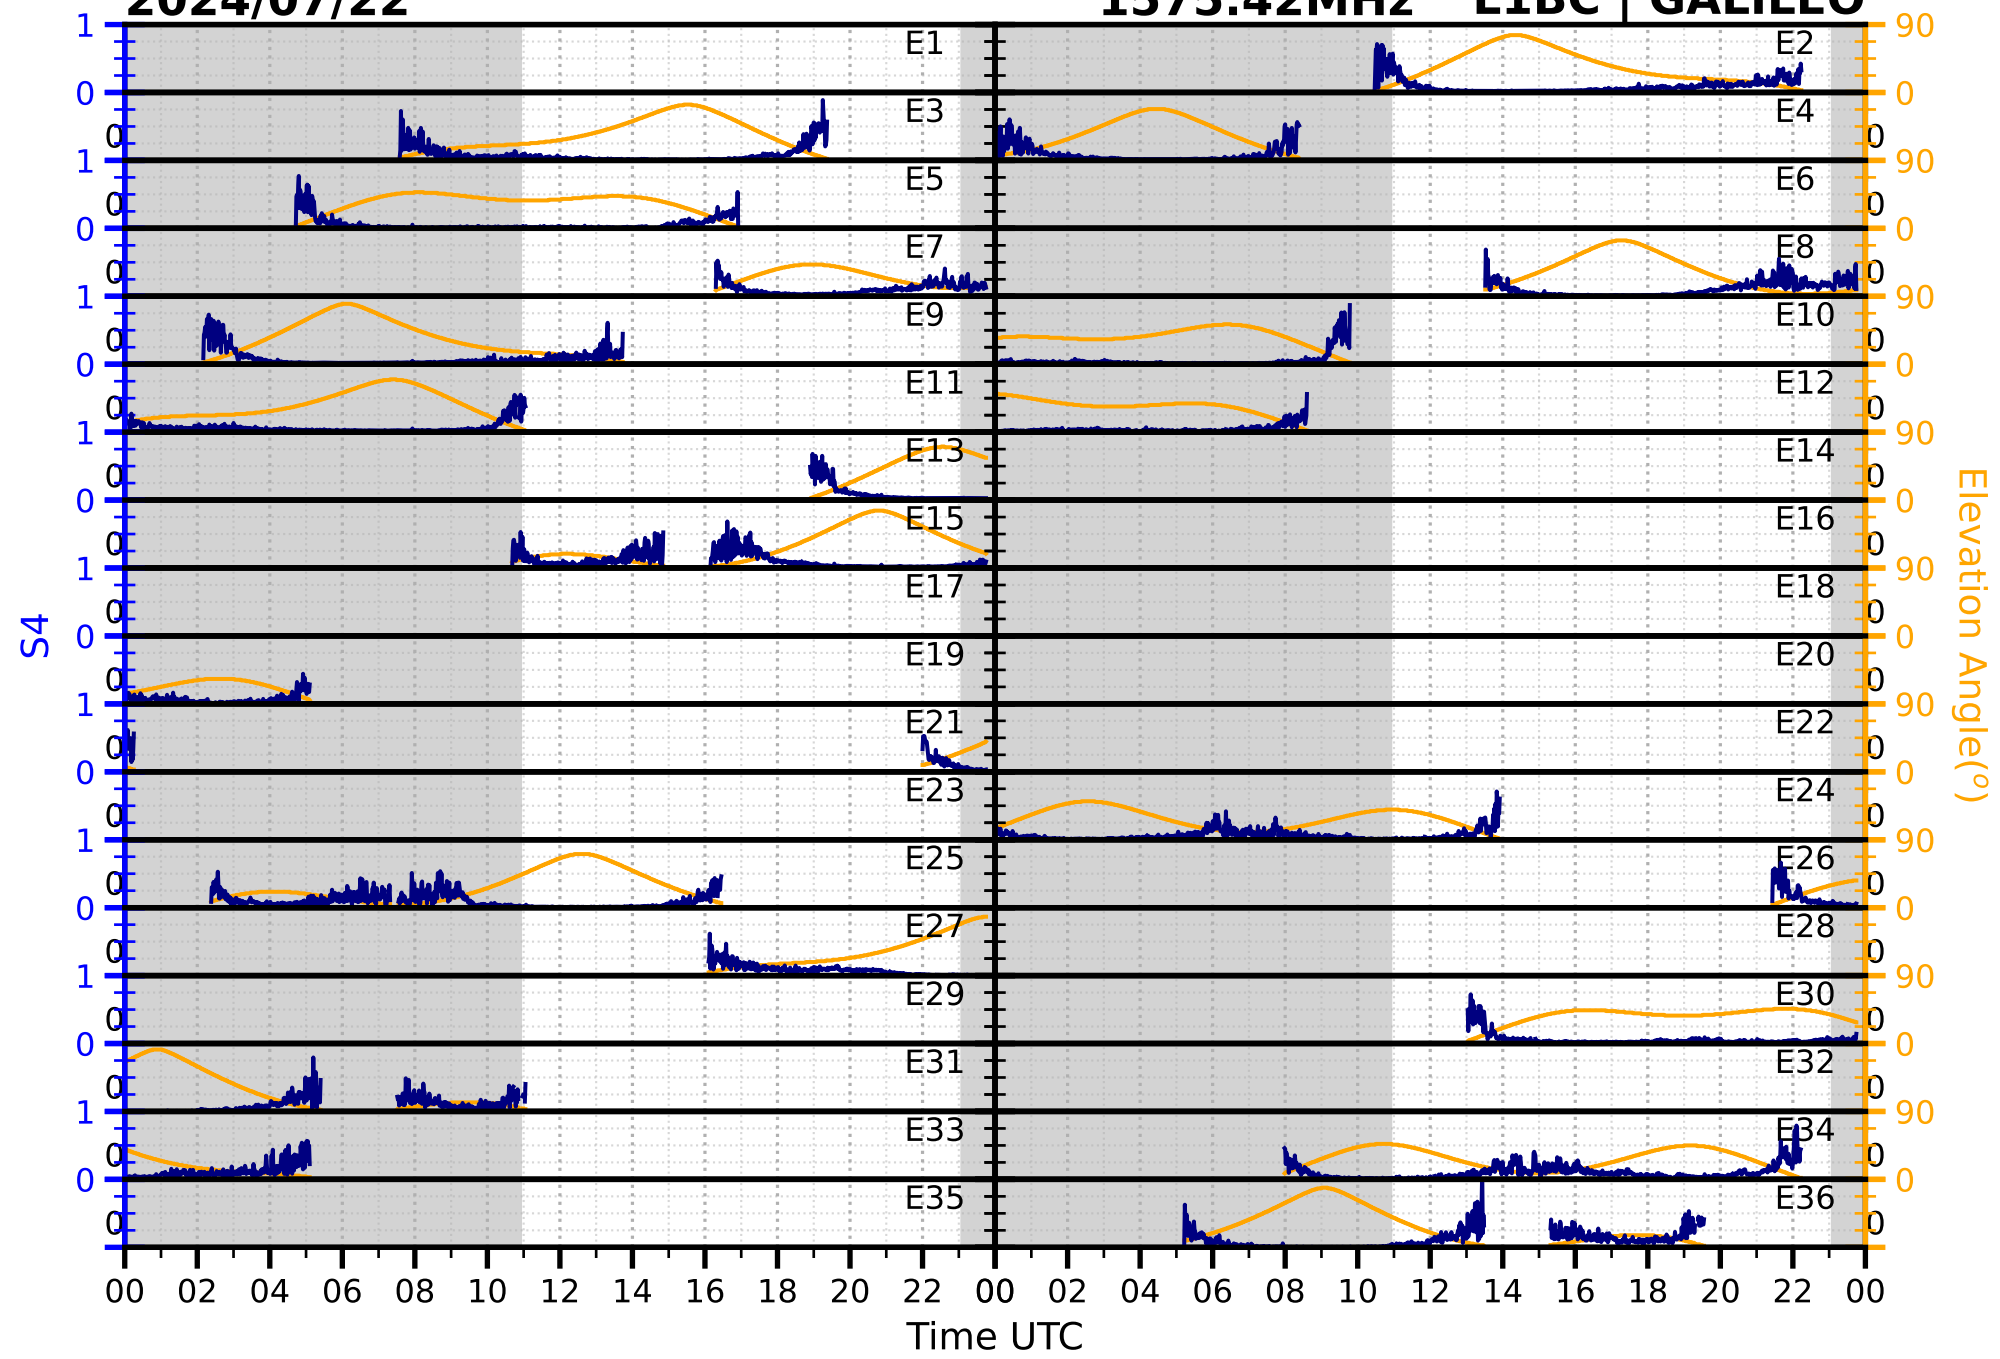

2024/07/22

S4 1575.42MHz

L1CA | GPS

2024/07/22

S4 1575.42MHz L1BC | GALILEO

2024/07/22

S4

1602MHz