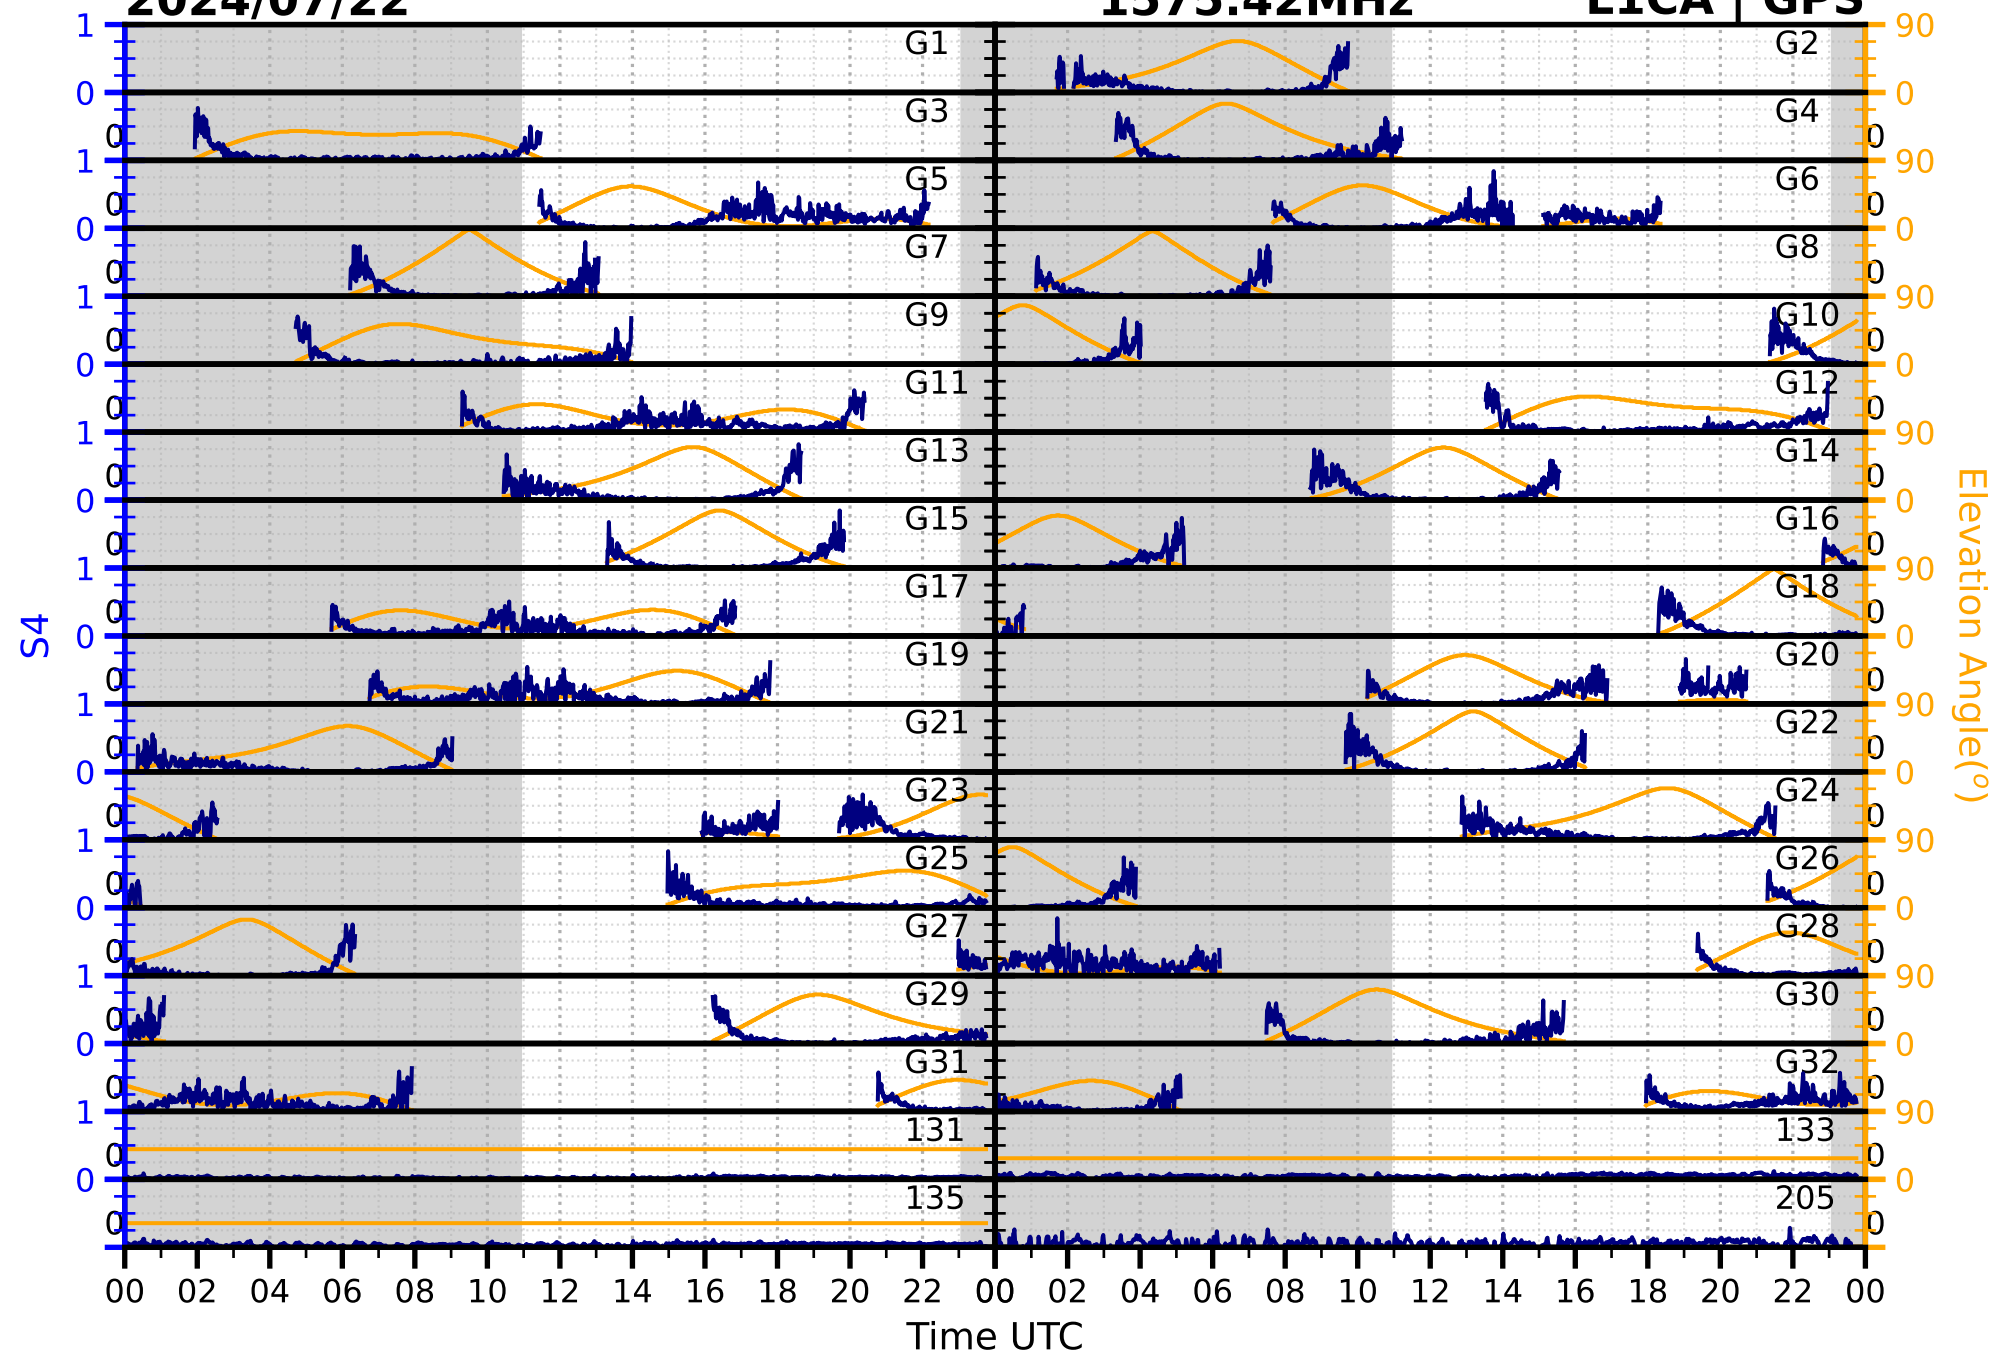

2024/07/22

S4 1575.42MHz

L1CA | GPS

2024/07/22

S4 1575.42MHz L1BC | GALILEO

2024/07/22

S4

1602MHz

L1CA | GLONASS