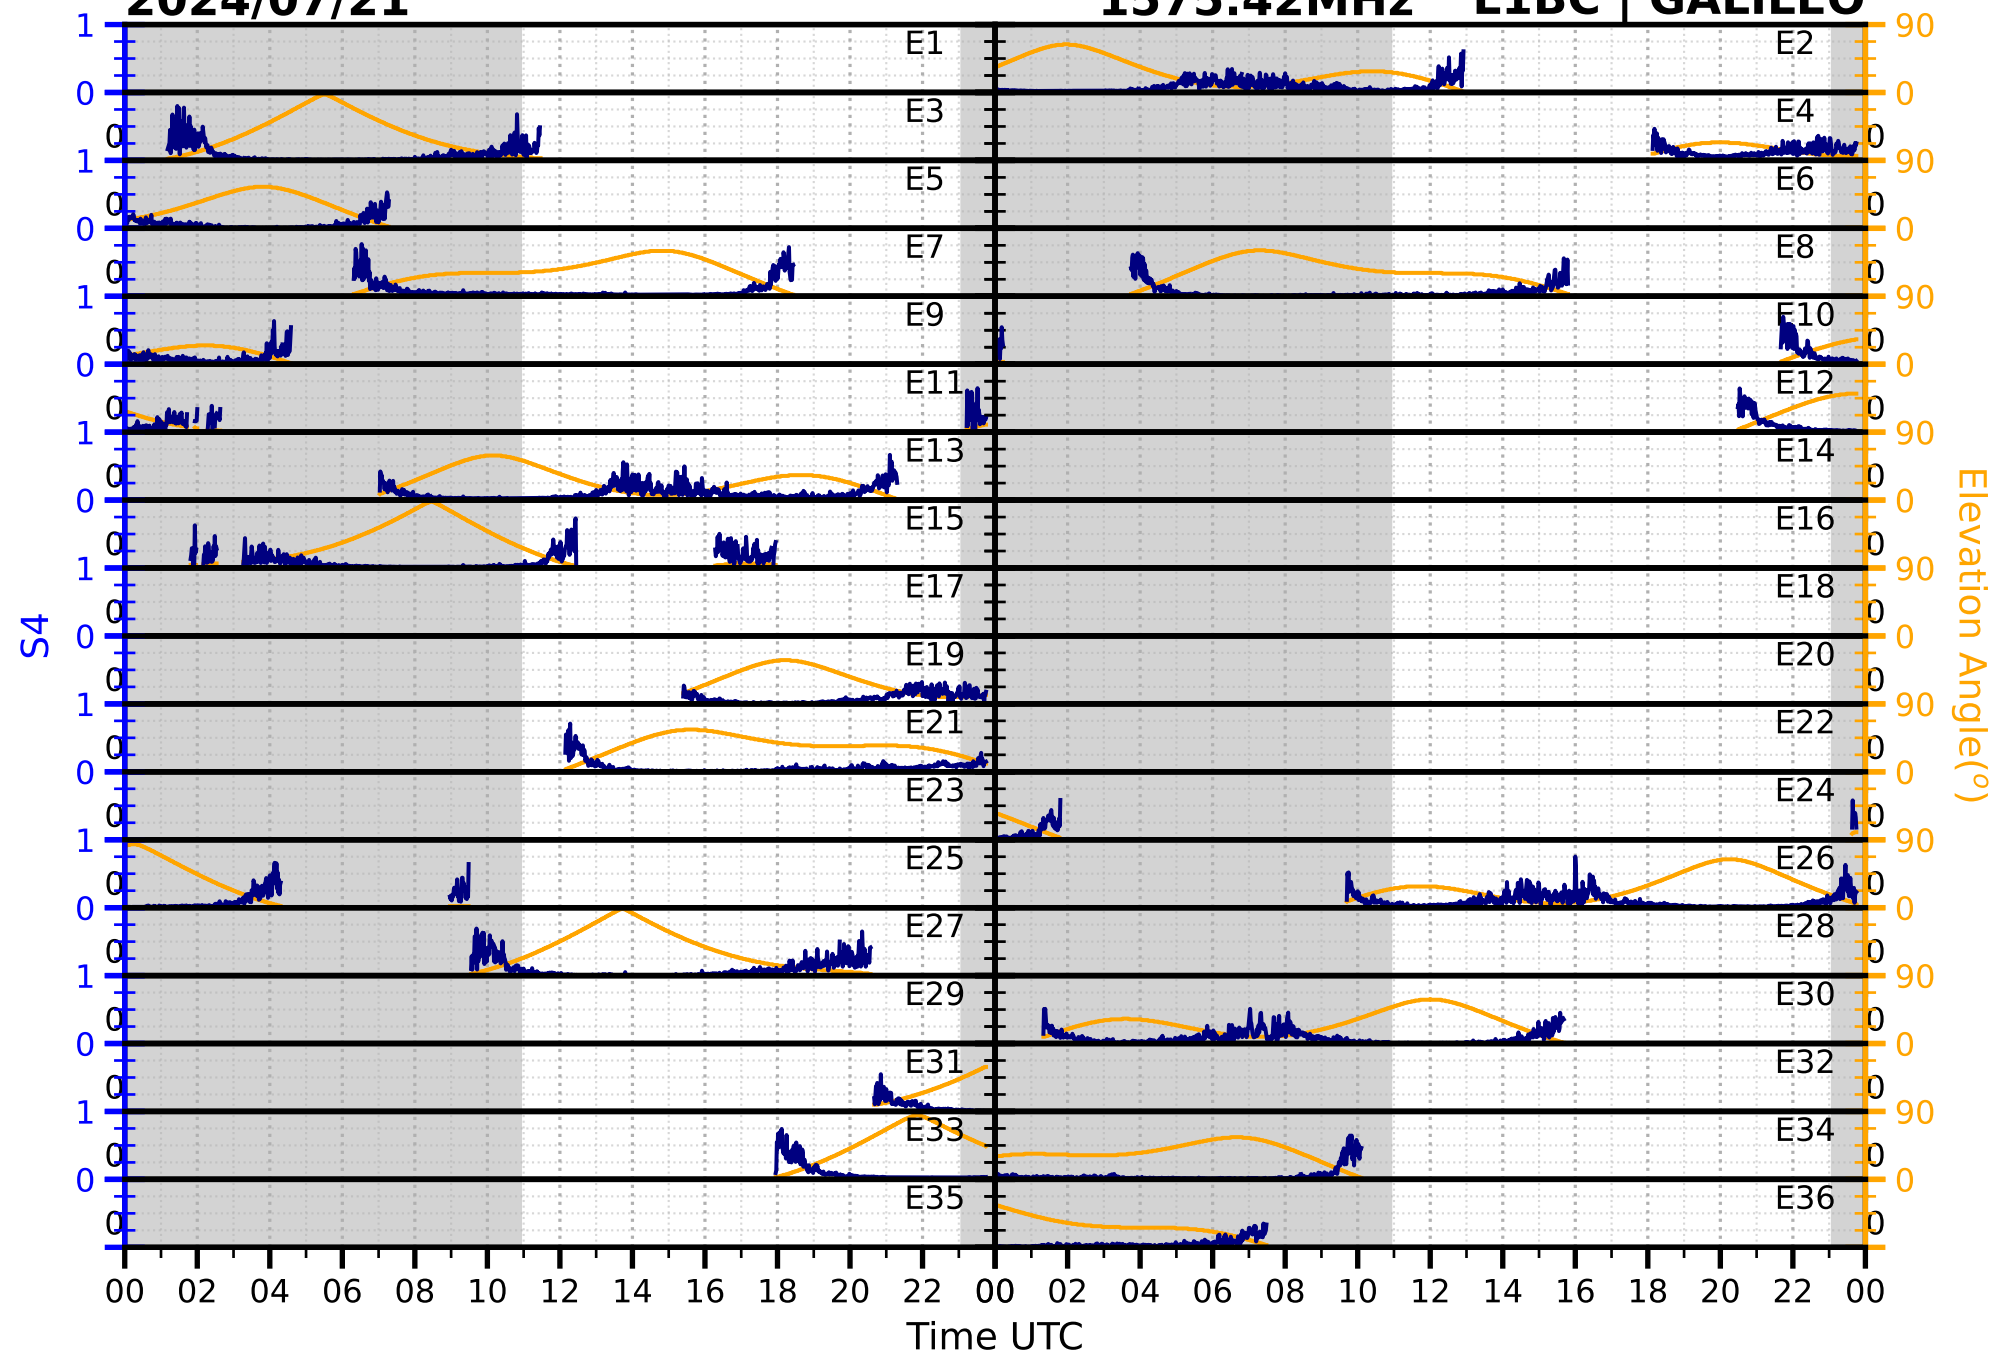

2024/07/21

S4

1575.42MHz

L1CA | GPS

2024/07/21

S4 1575.42MHz L1BC | GALILEO

2024/07/21

S4

1602MHz

L1CA | GLONASS