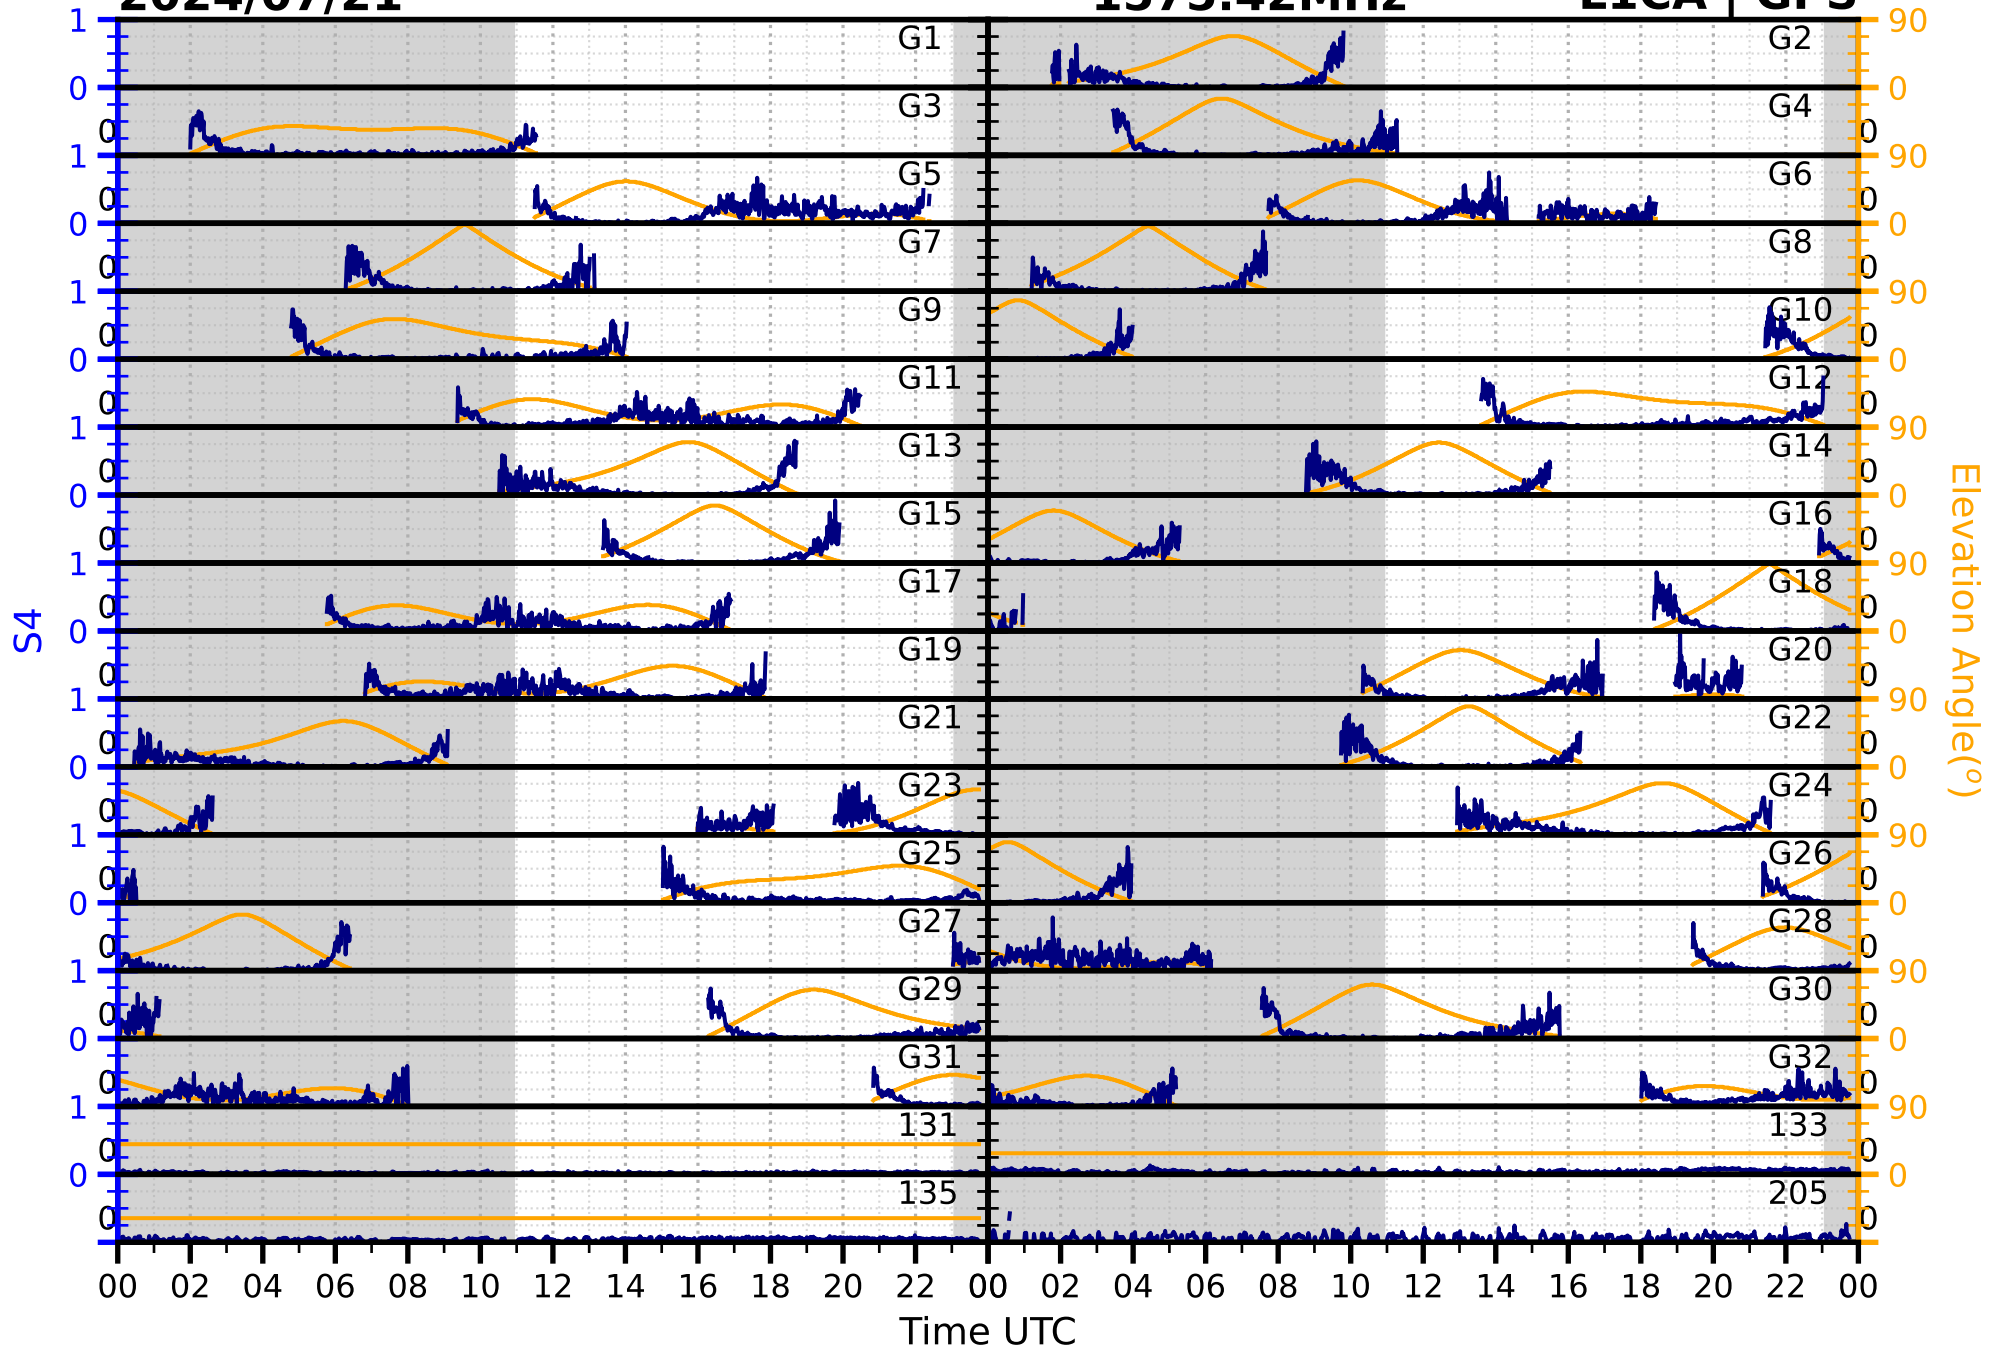

2024/07/21

S4

1575.42MHz

L1CA | GPS

2024/07/21

S4 1575.42MHz L1BC | GALILEO

2024/07/21

S4

1602MHz

L1CA | GLONASS