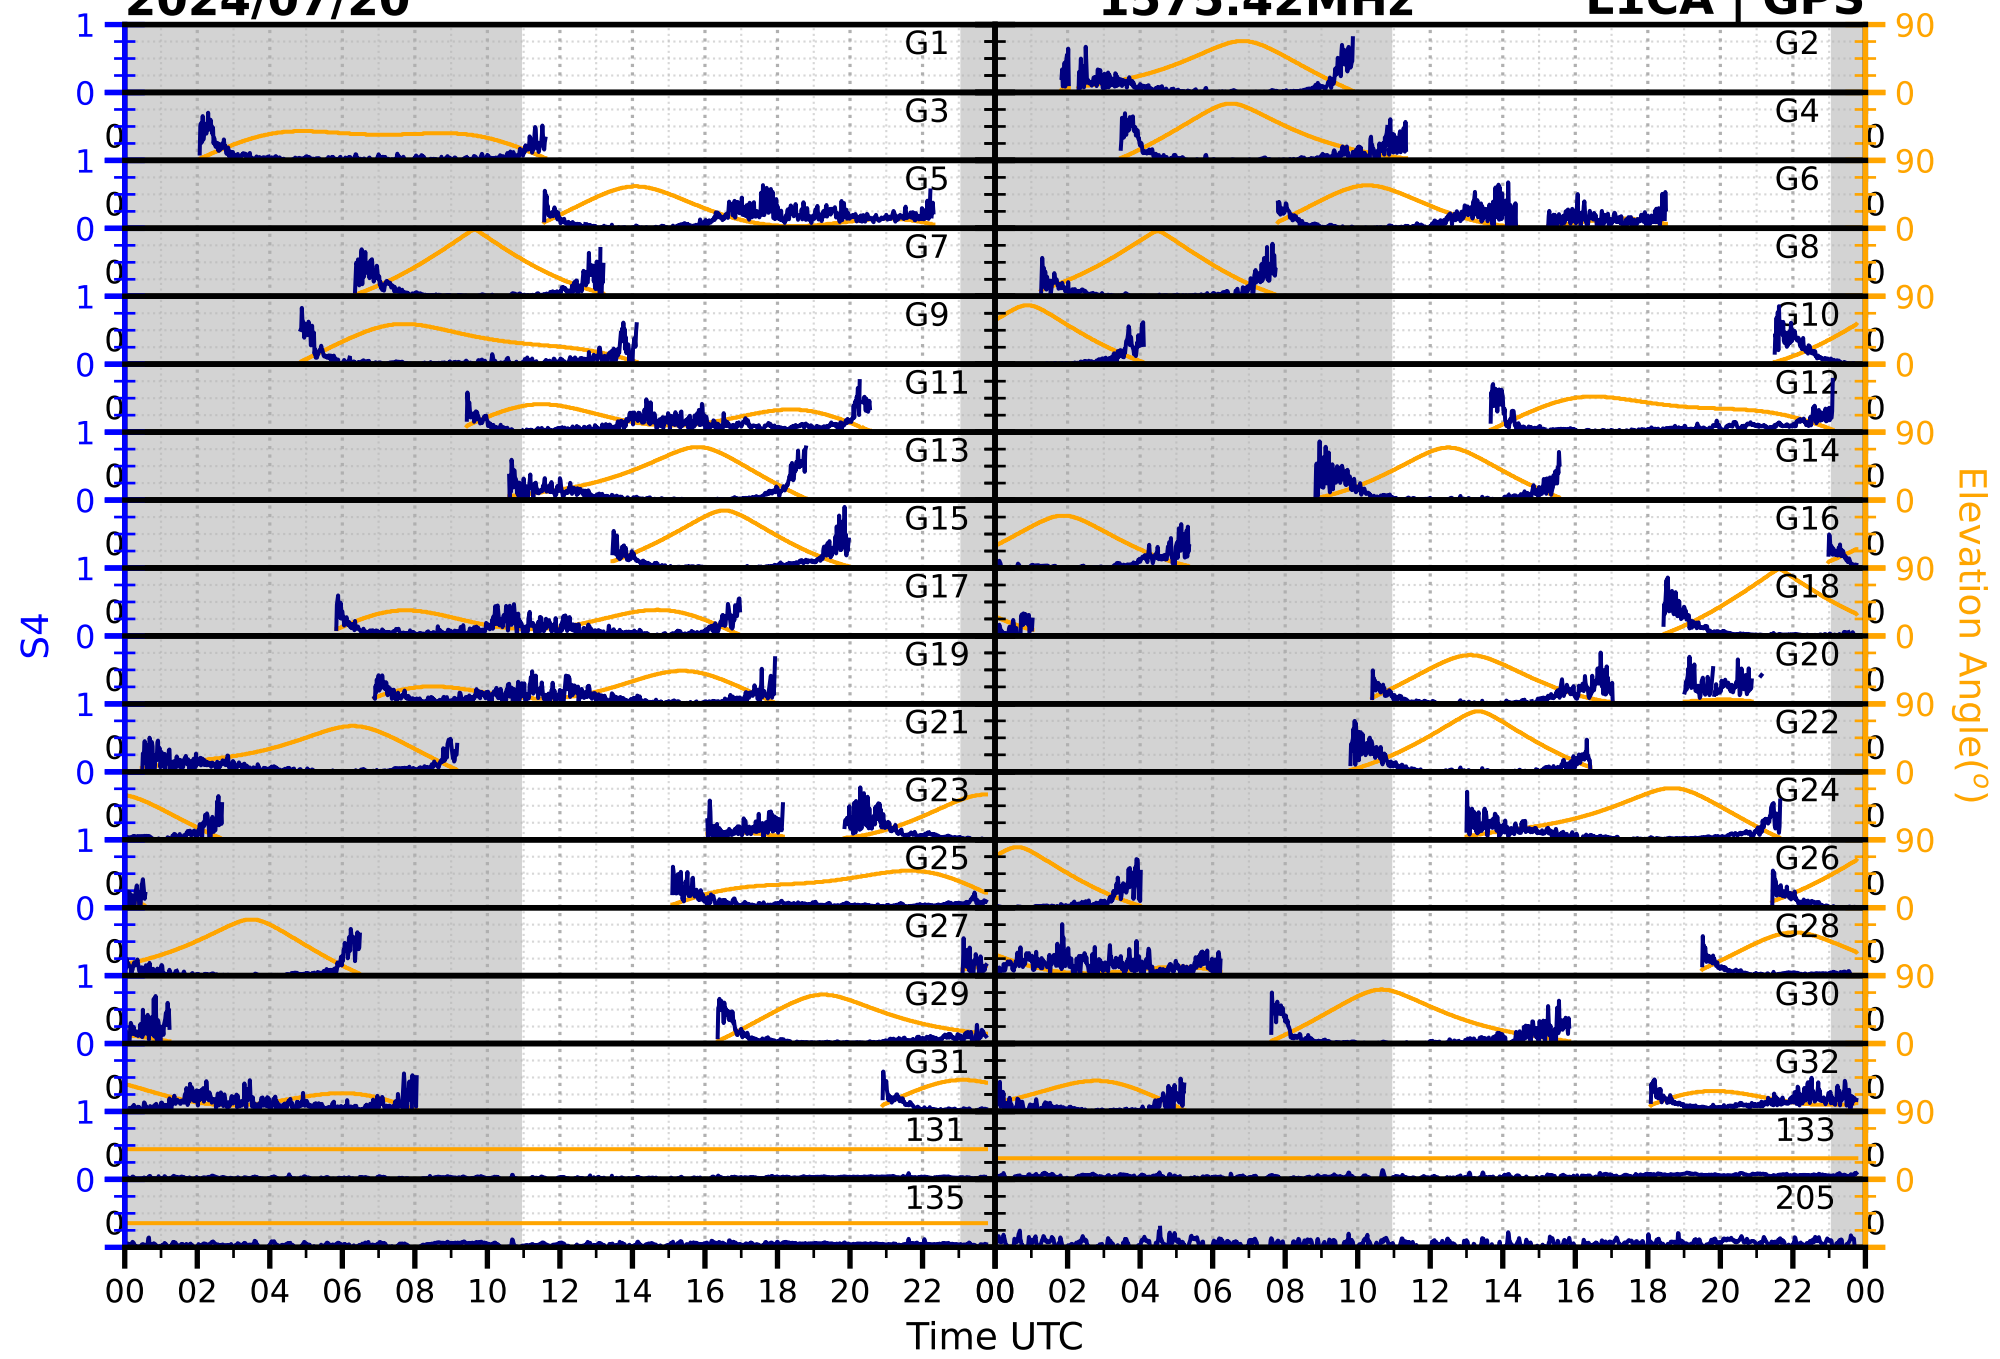

2024/07/20

S4 1575.42MHz

L1CA | GPS

2024/07/20

S4

1575.42MHz

L1BC | GALILEO

2024/07/20

S4

1602MHz

L1CA | GLONASS