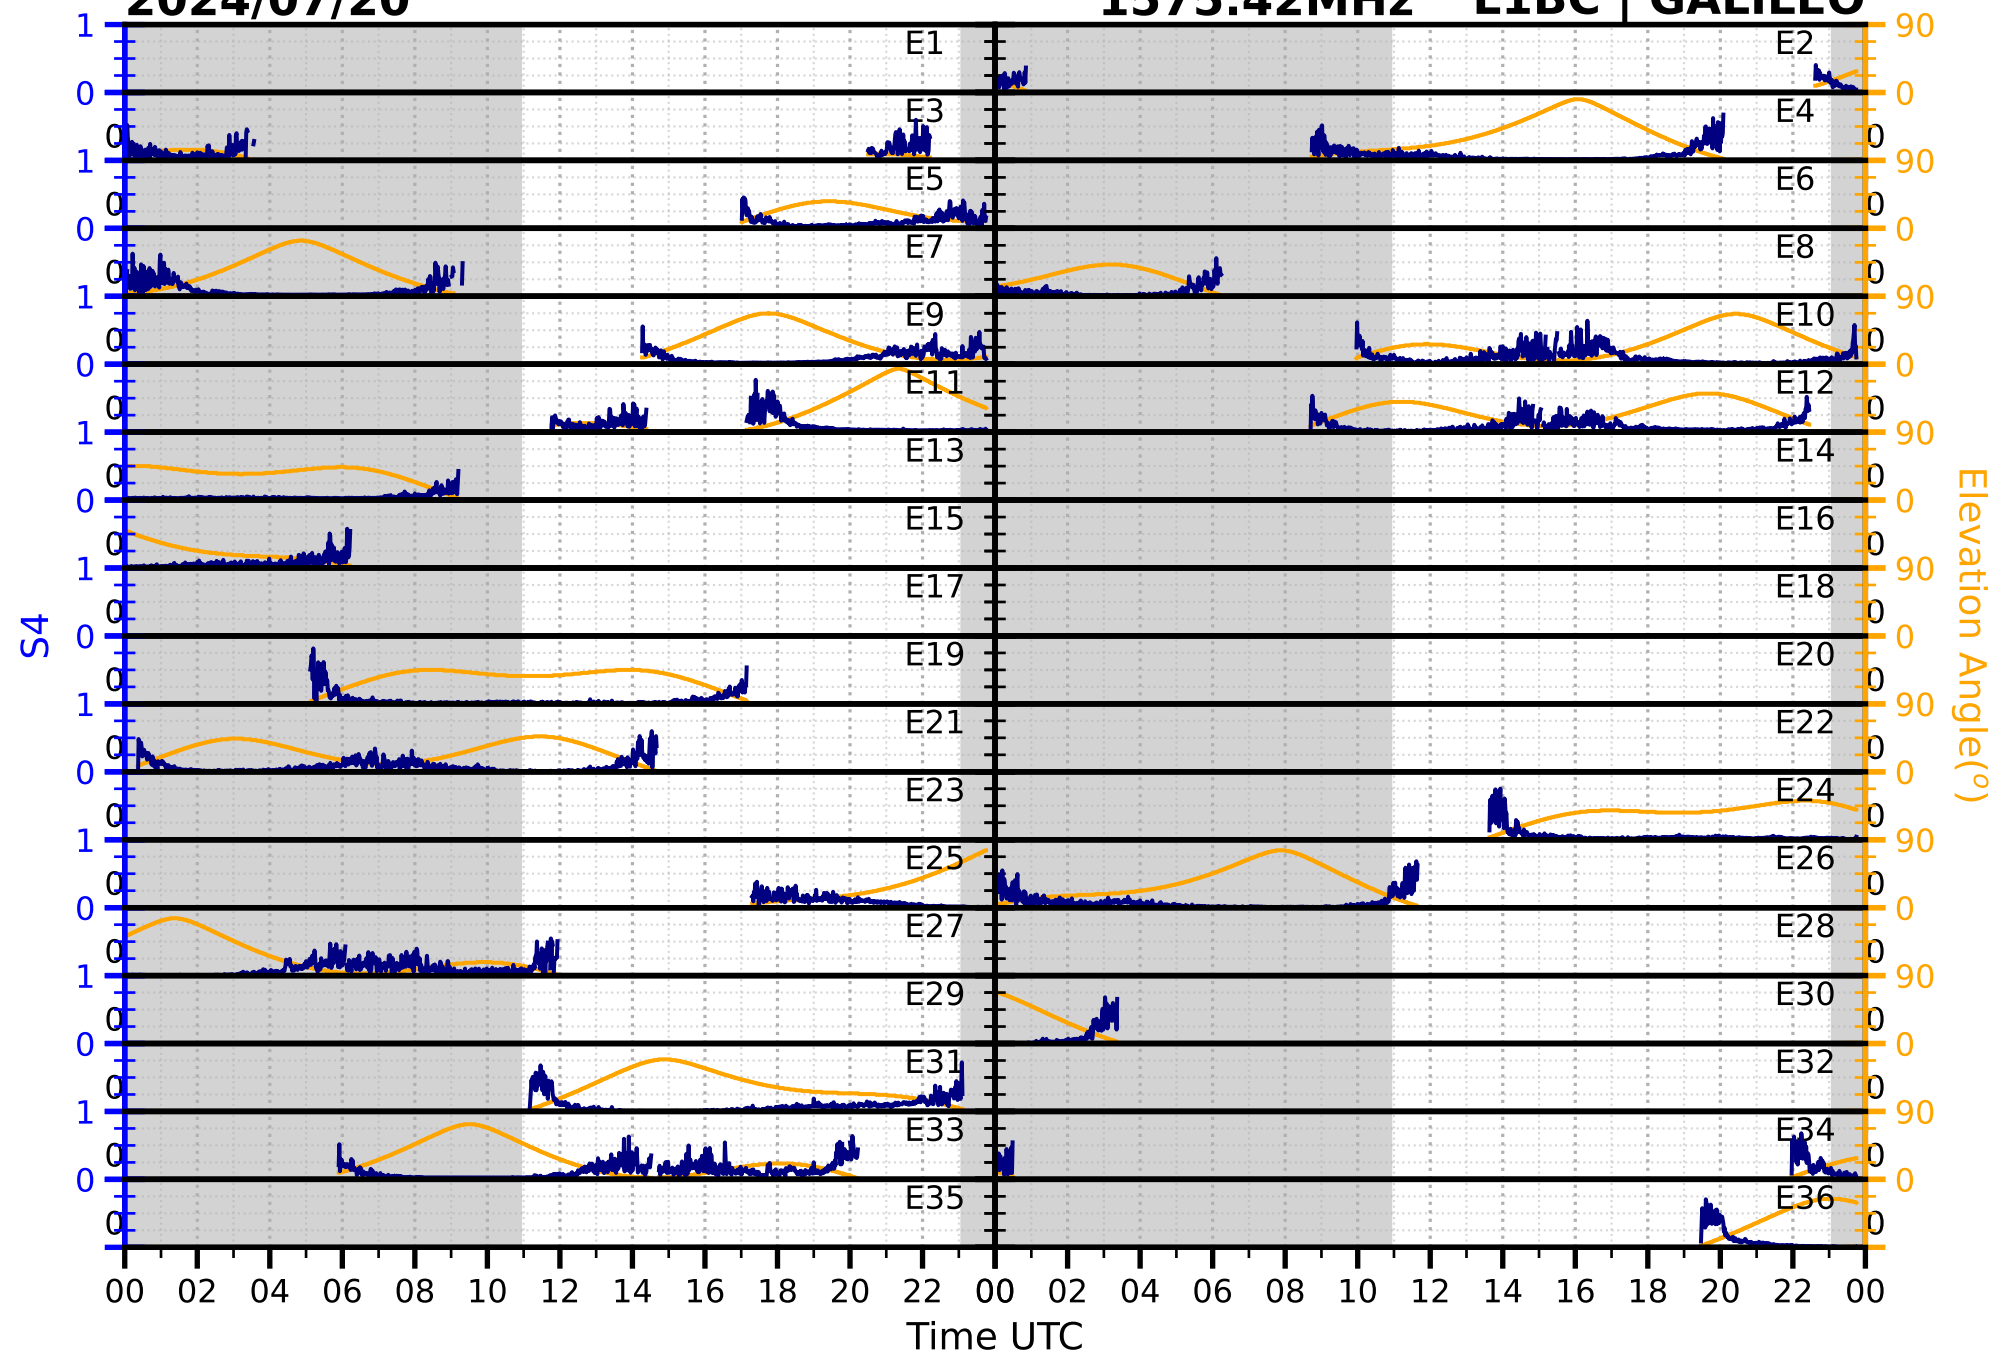

2024/07/20

S4 1575.42MHz

L1CA | GPS

2024/07/20

S4

1575.42MHz

L1BC | GALILEO

2024/07/20

S4

1602MHz

L1CA | GLONASS