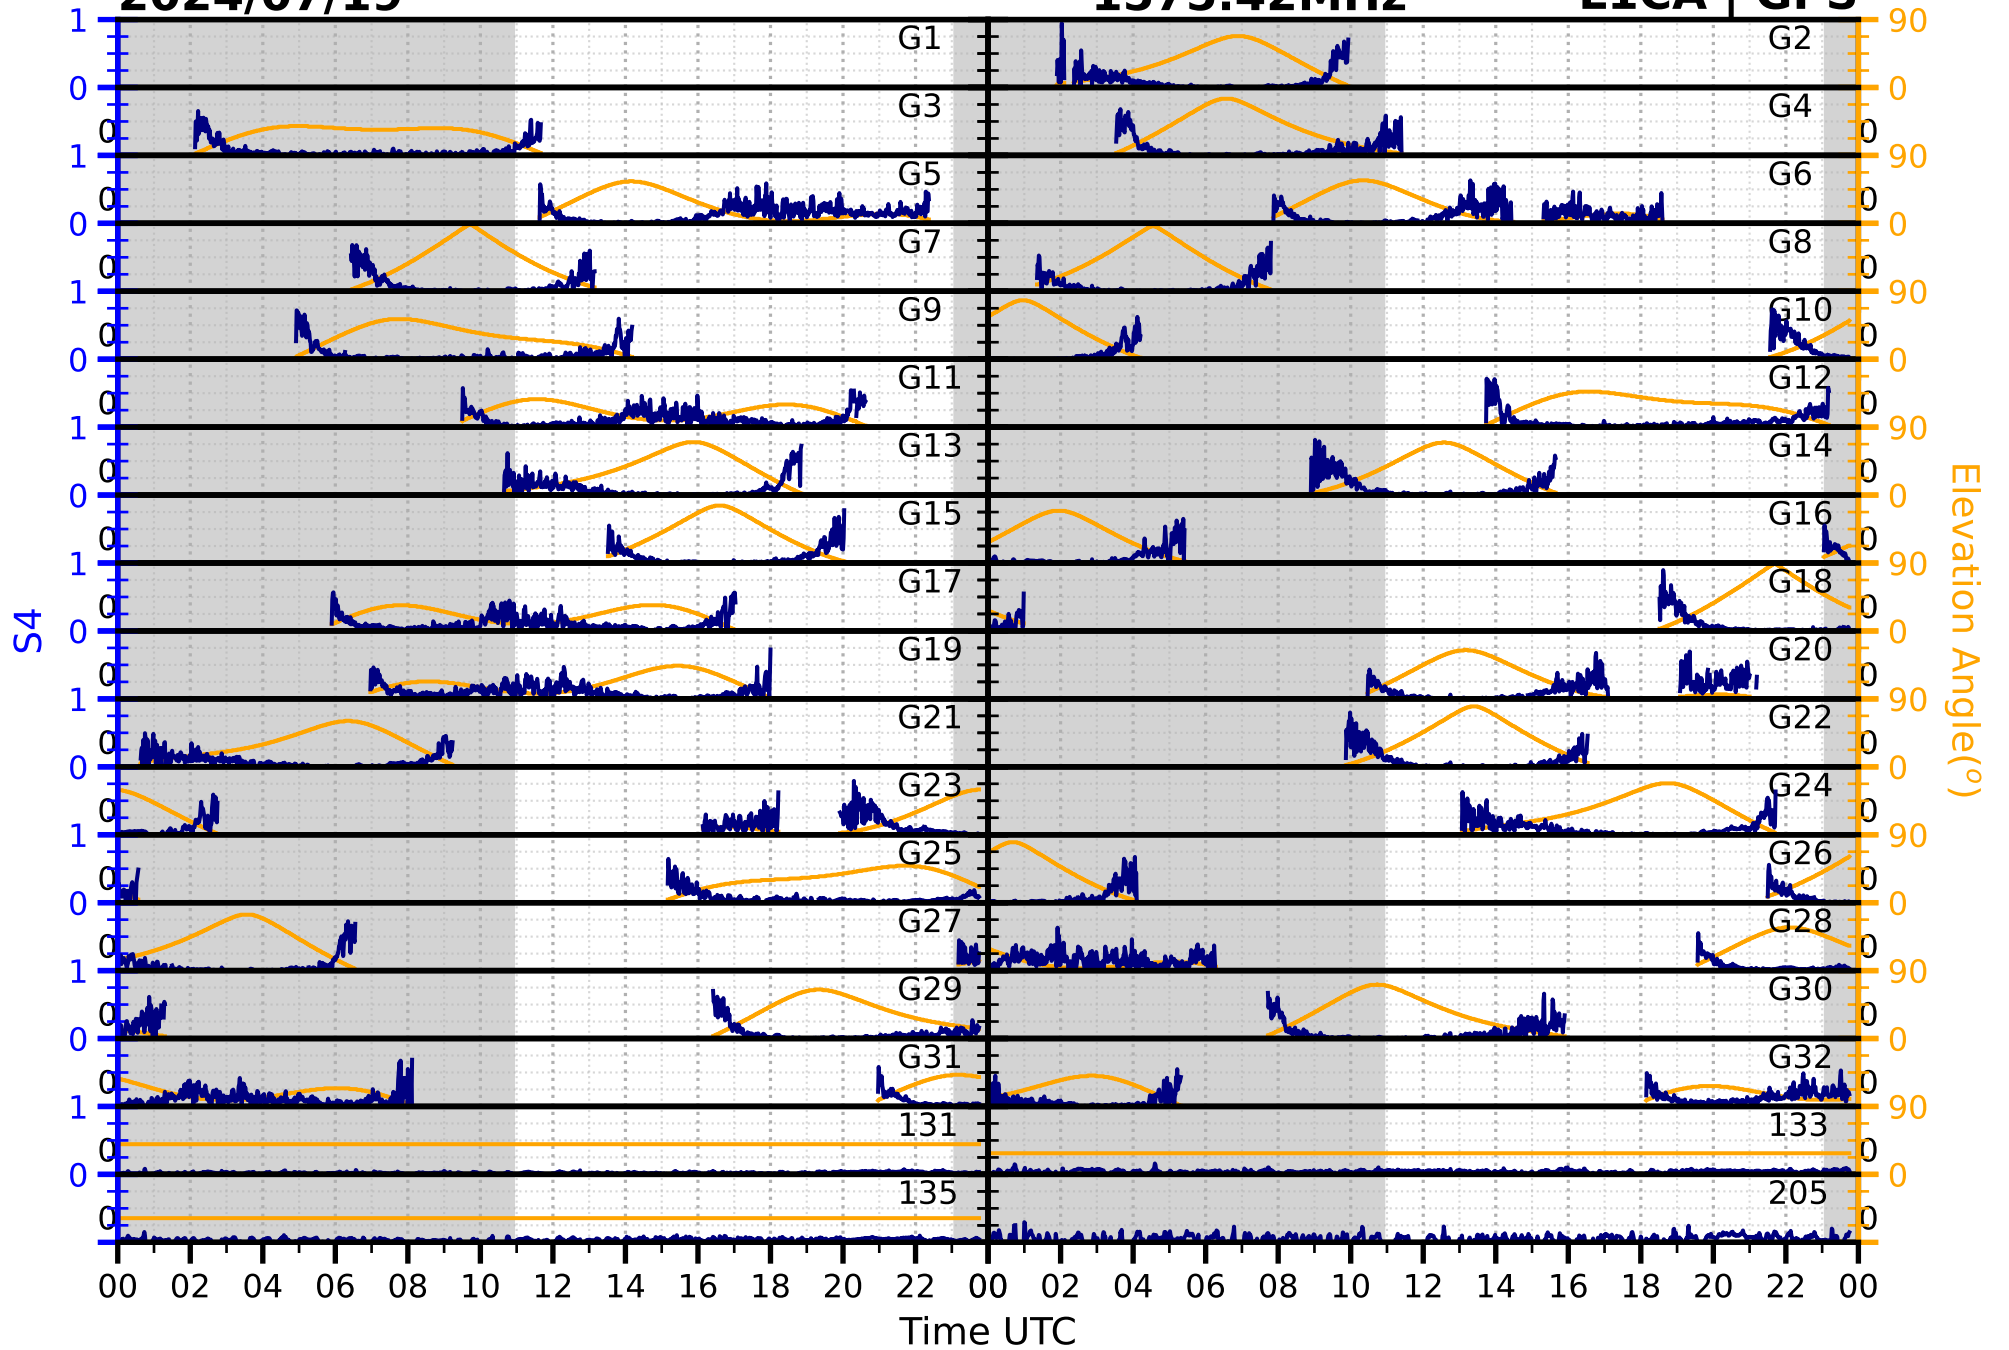

2024/07/19

S4

1575.42MHz

L1CA | GPS

2024/07/19

S4 1575.42MHz L1BC | GALILEO

2024/07/19

S4

1602MHz

L1CA | GLONASS