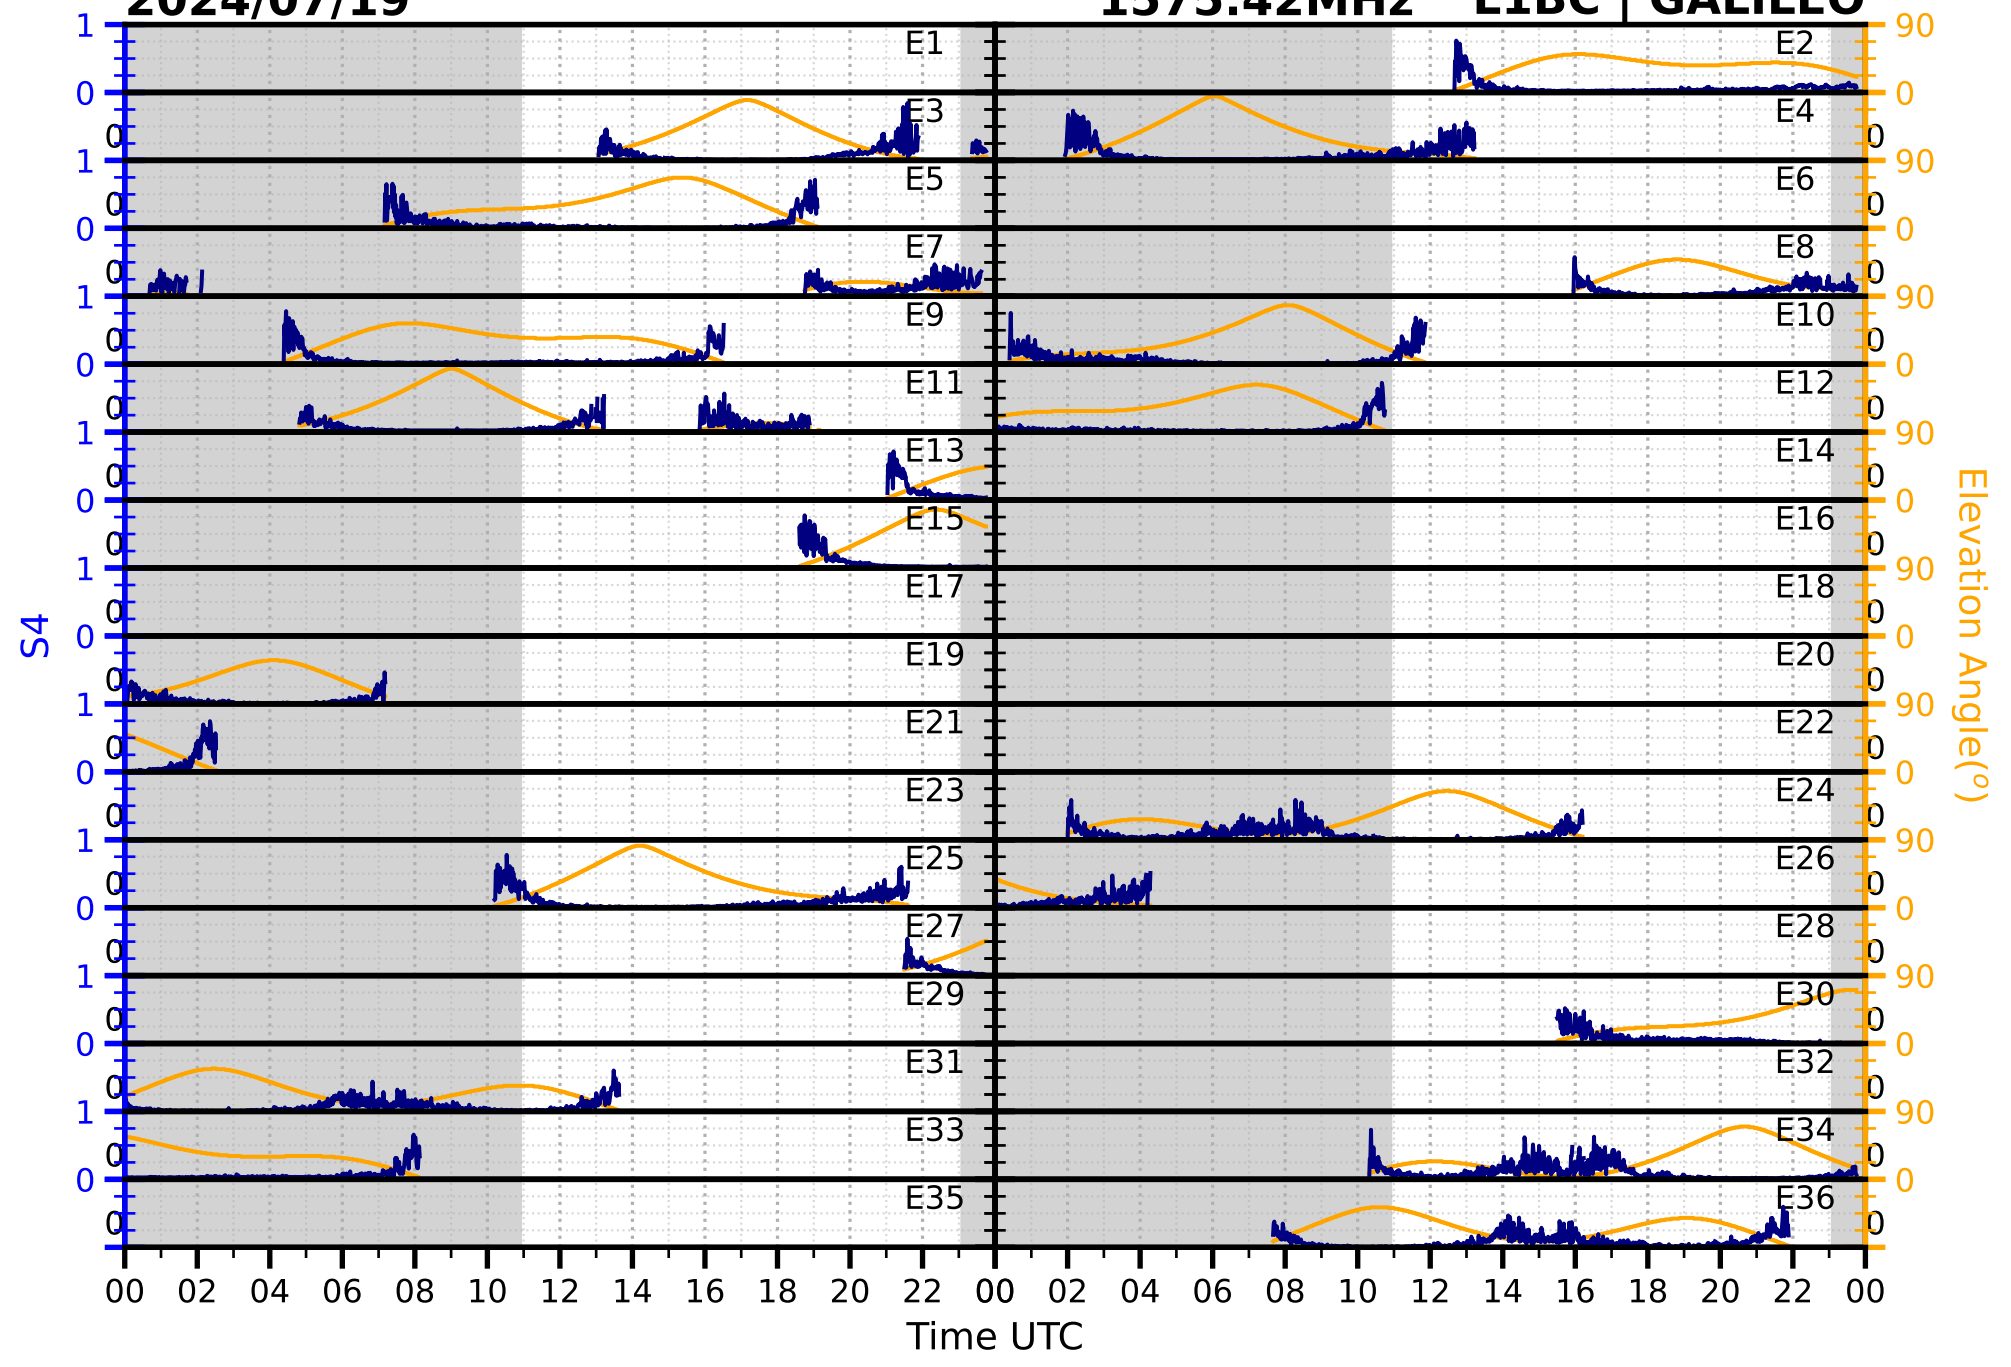

2024/07/19

S4

1575.42MHz

L1CA | GPS

2024/07/19

S4 1575.42MHz L1BC | GALILEO

2024/07/19

S4

1602MHz

L1CA | GLONASS