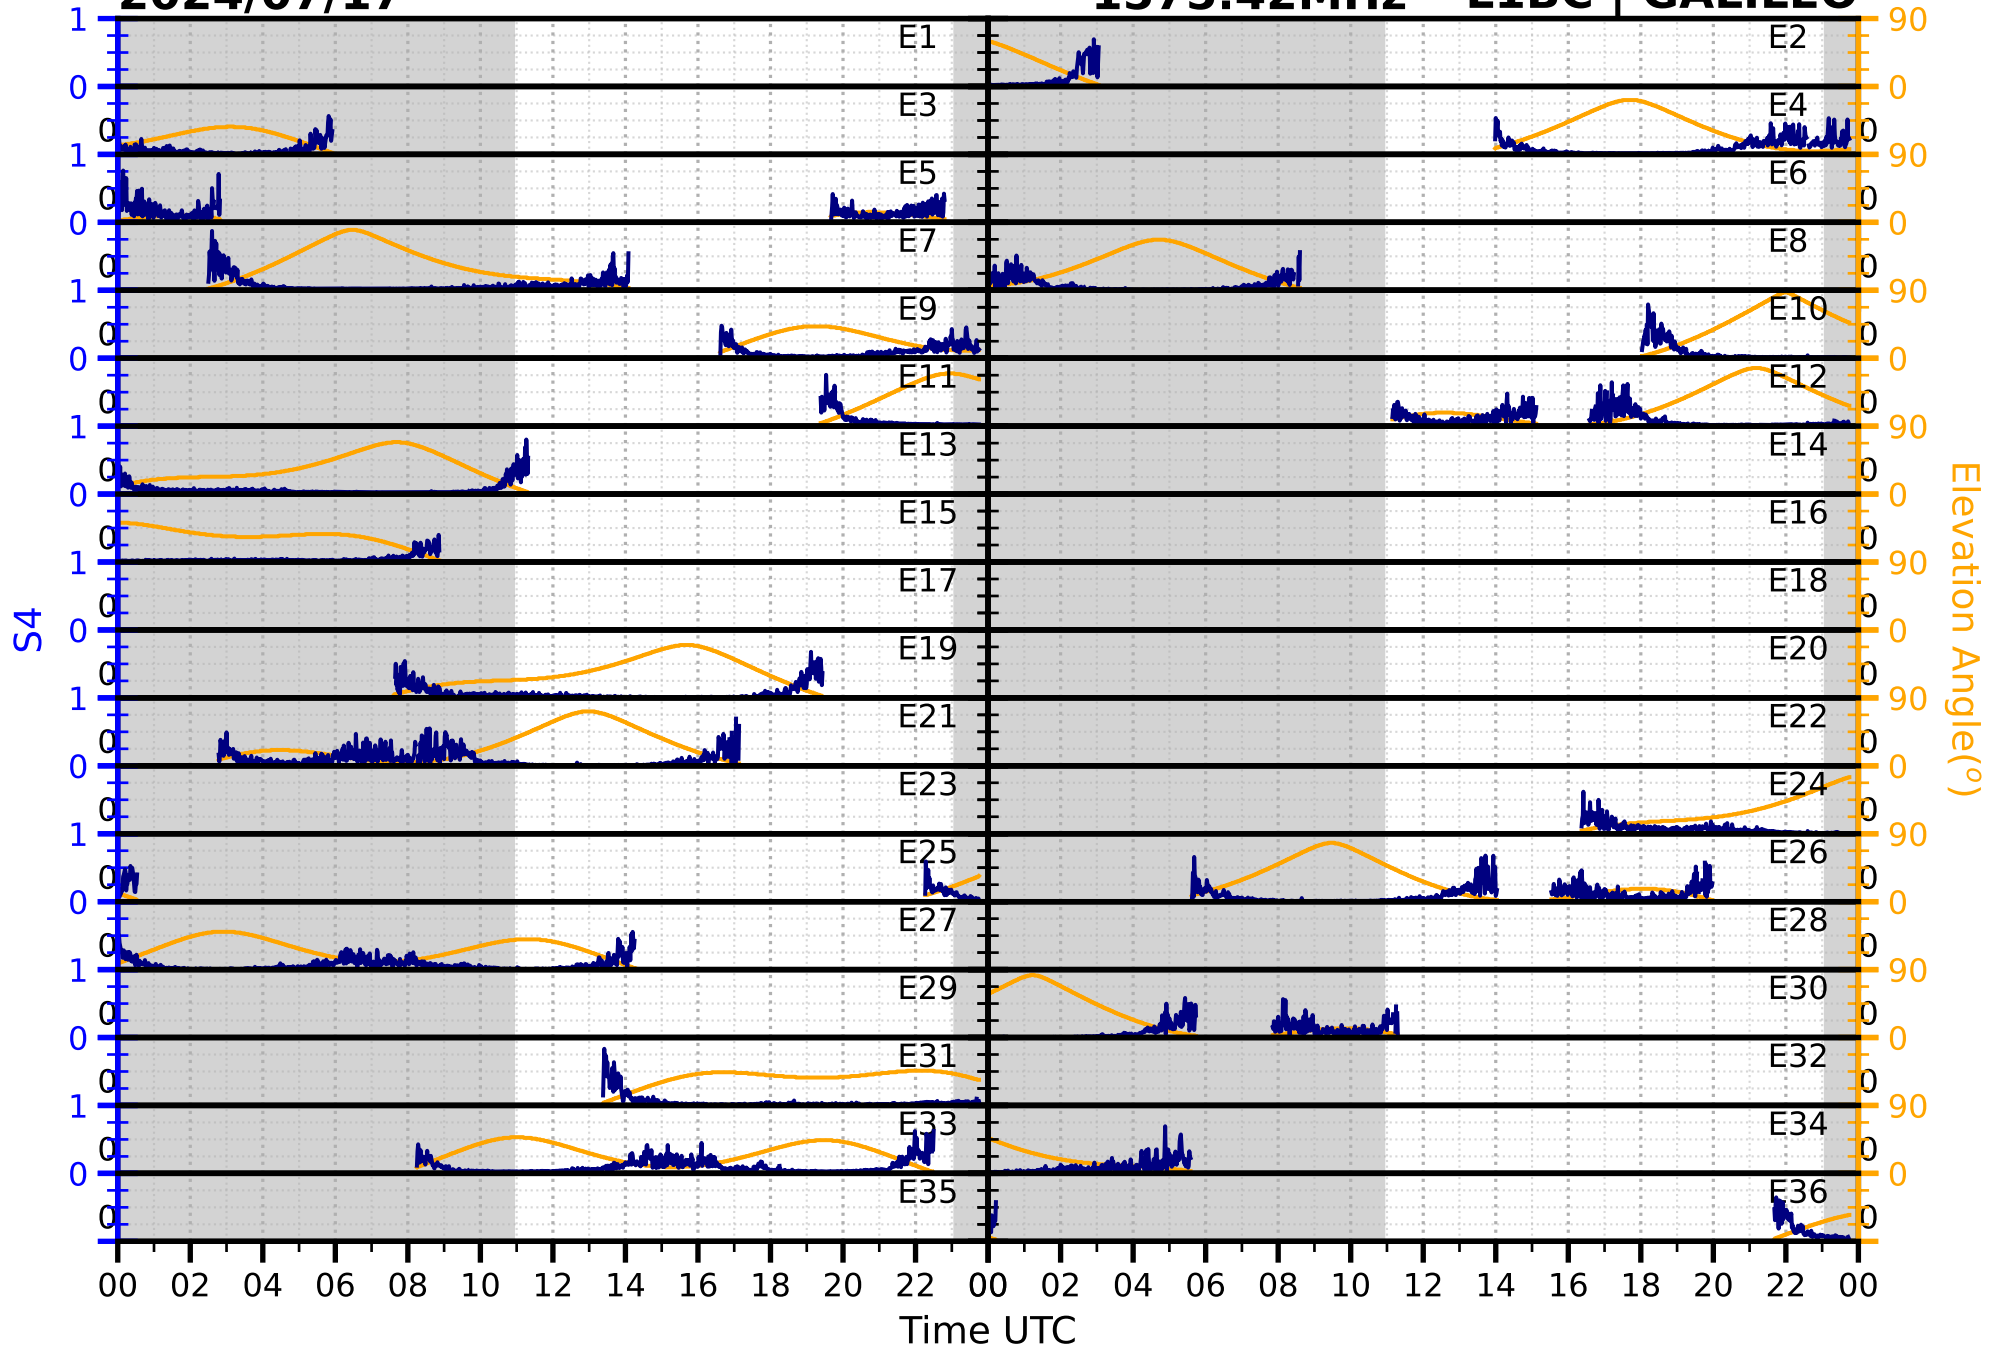

2024/07/17

S4

1575.42MHz

L1CA | GPS

2024/07/17

S4

1575.42MHz

L1BC | GALILEO

2024/07/17

S4

1602MHz

L1CA | GLONASS