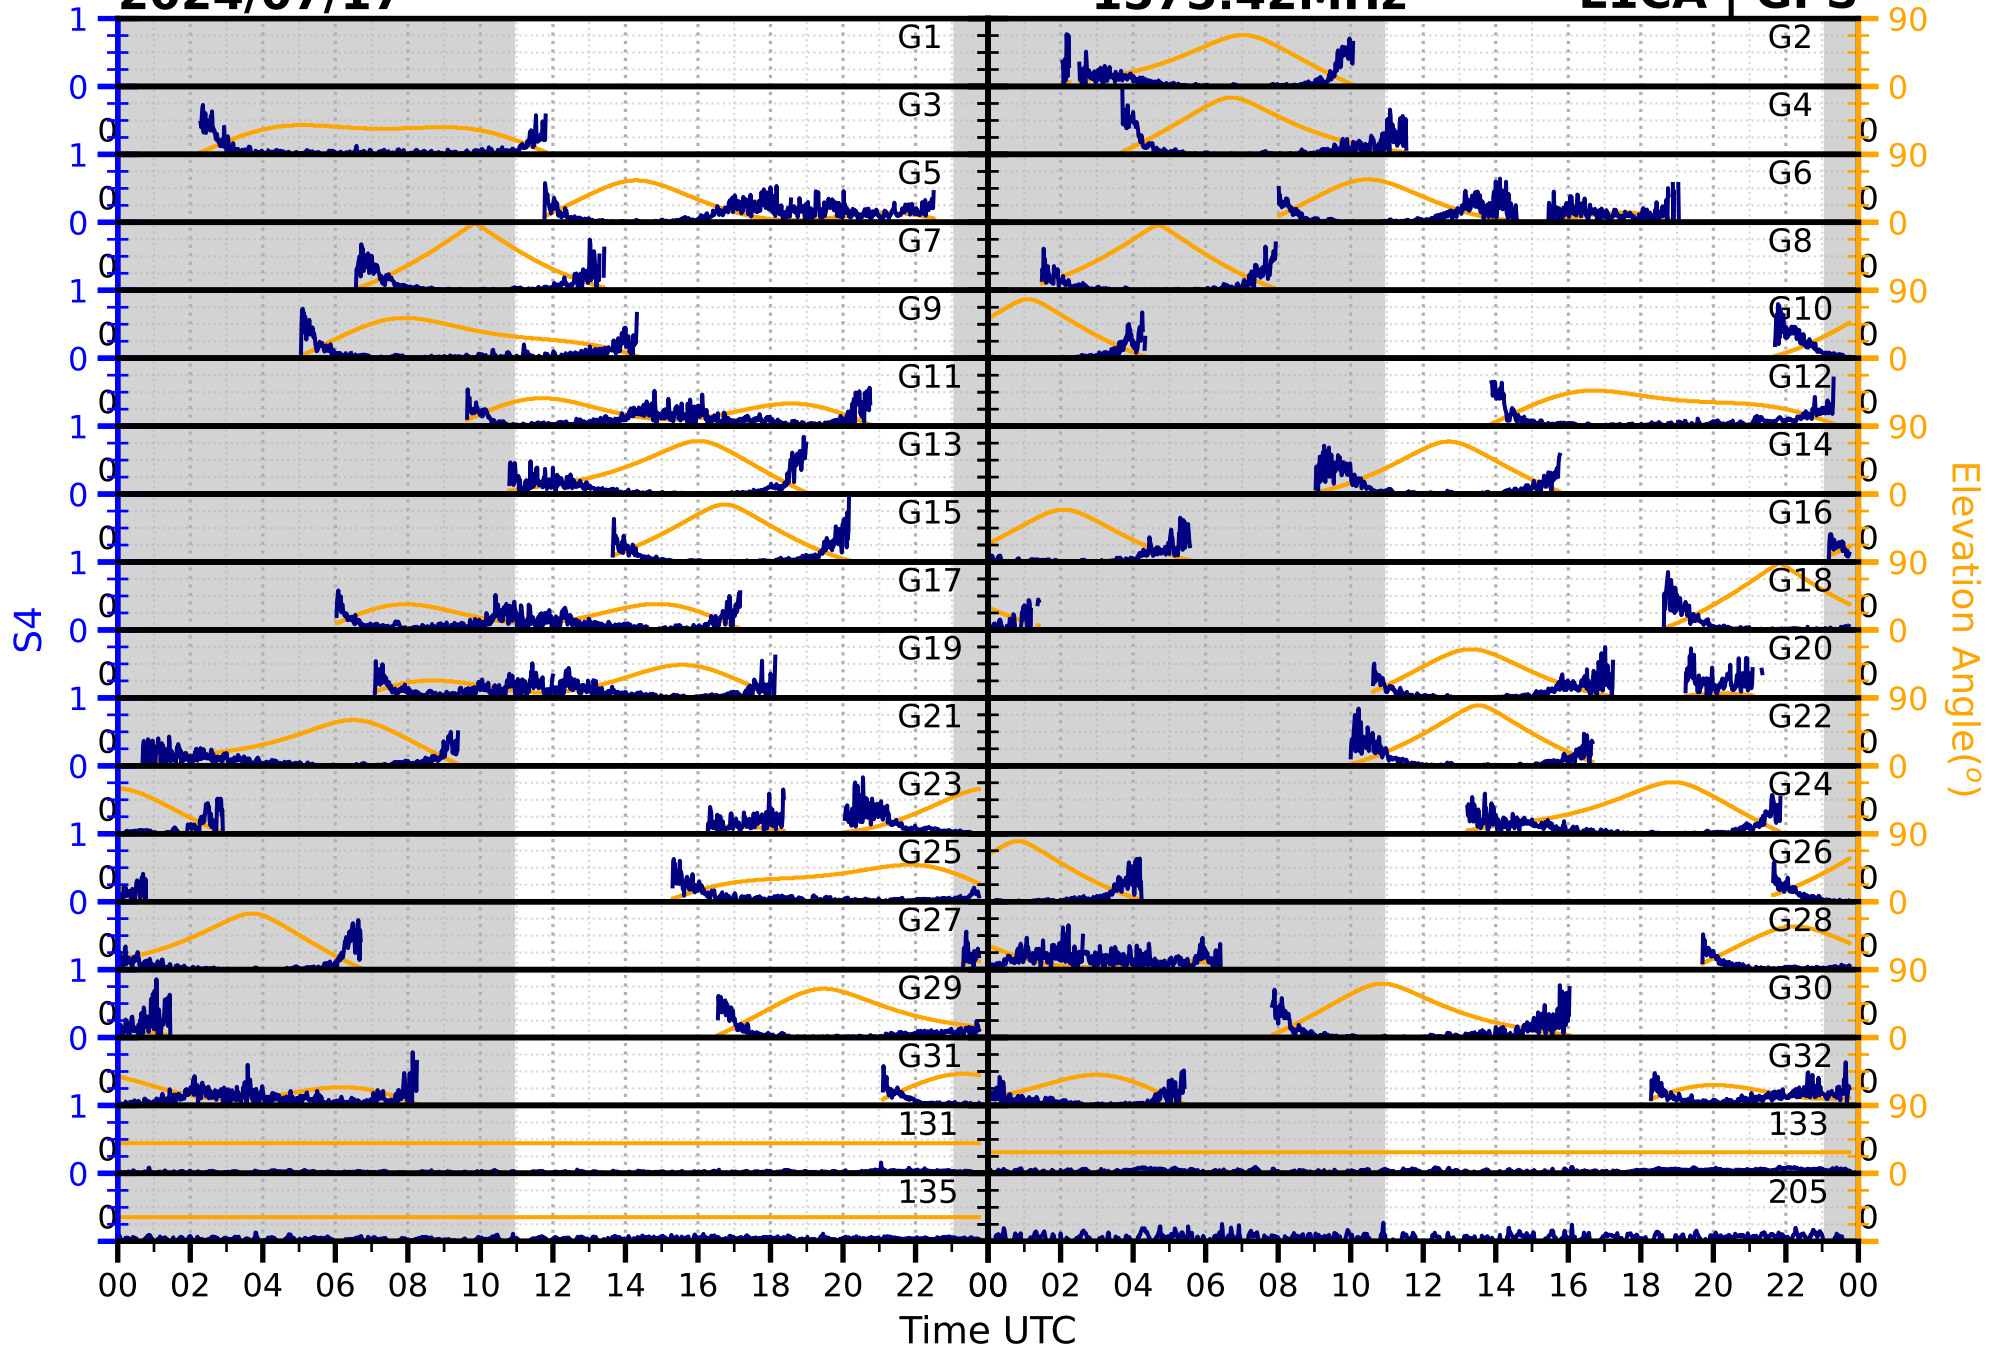

2024/07/17

S4

1575.42MHz

L1CA | GPS

2024/07/17

S4

1575.42MHz

L1BC | GALILEO

2024/07/17

S4

1602MHz

L1CA | GLONASS