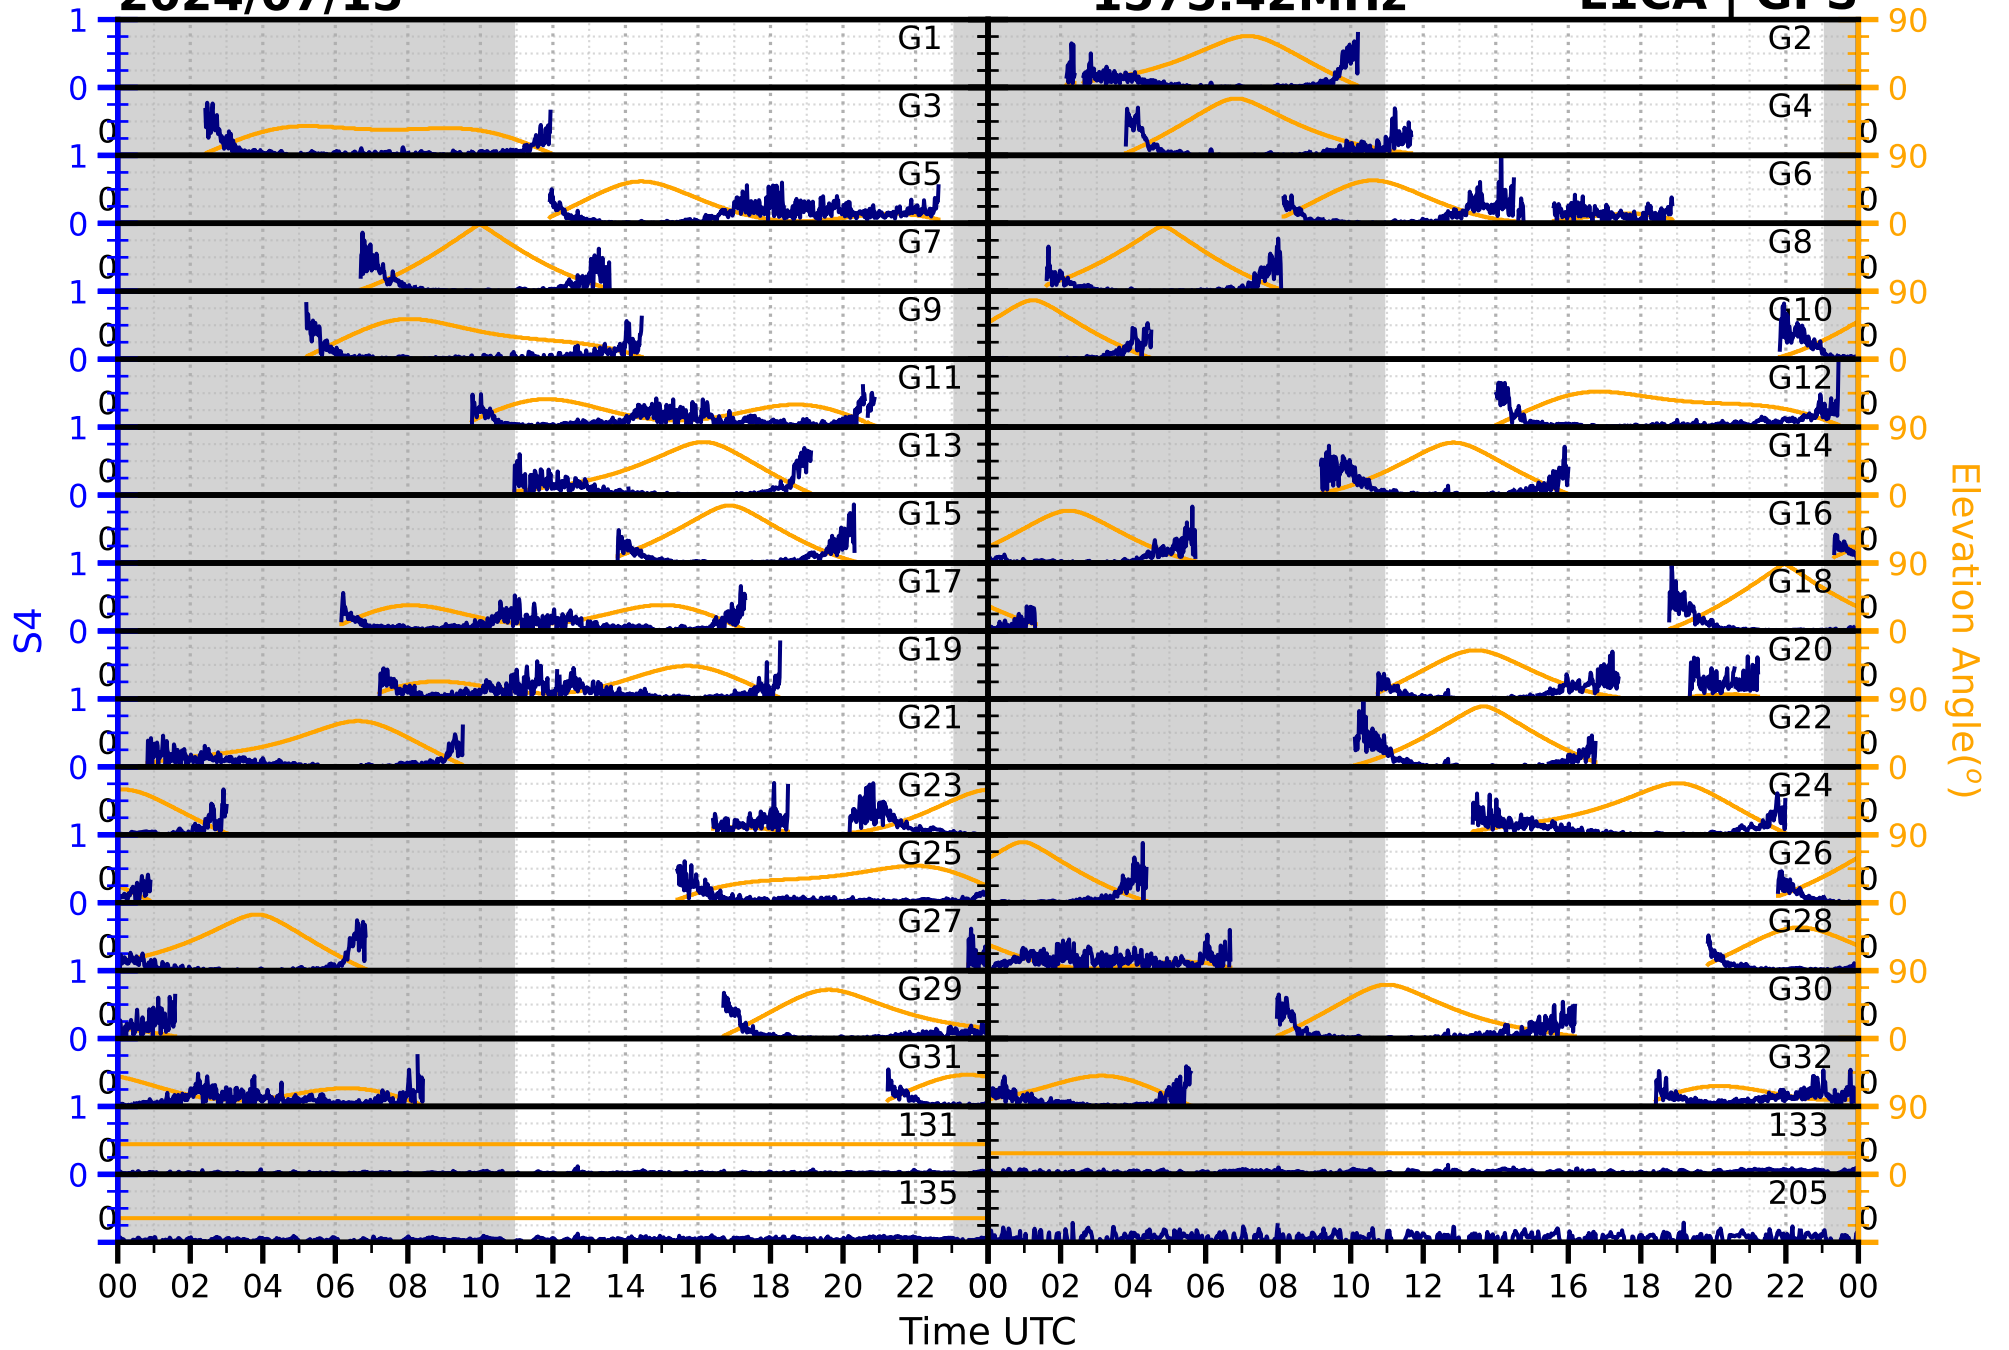

2024/07/15

S4

1575.42MHz

L1CA | GPS

2024/07/15

S4 1575.42MHz L1BC | GALILEO

2024/07/15

S4

1602MHz

L1CA | GLONASS