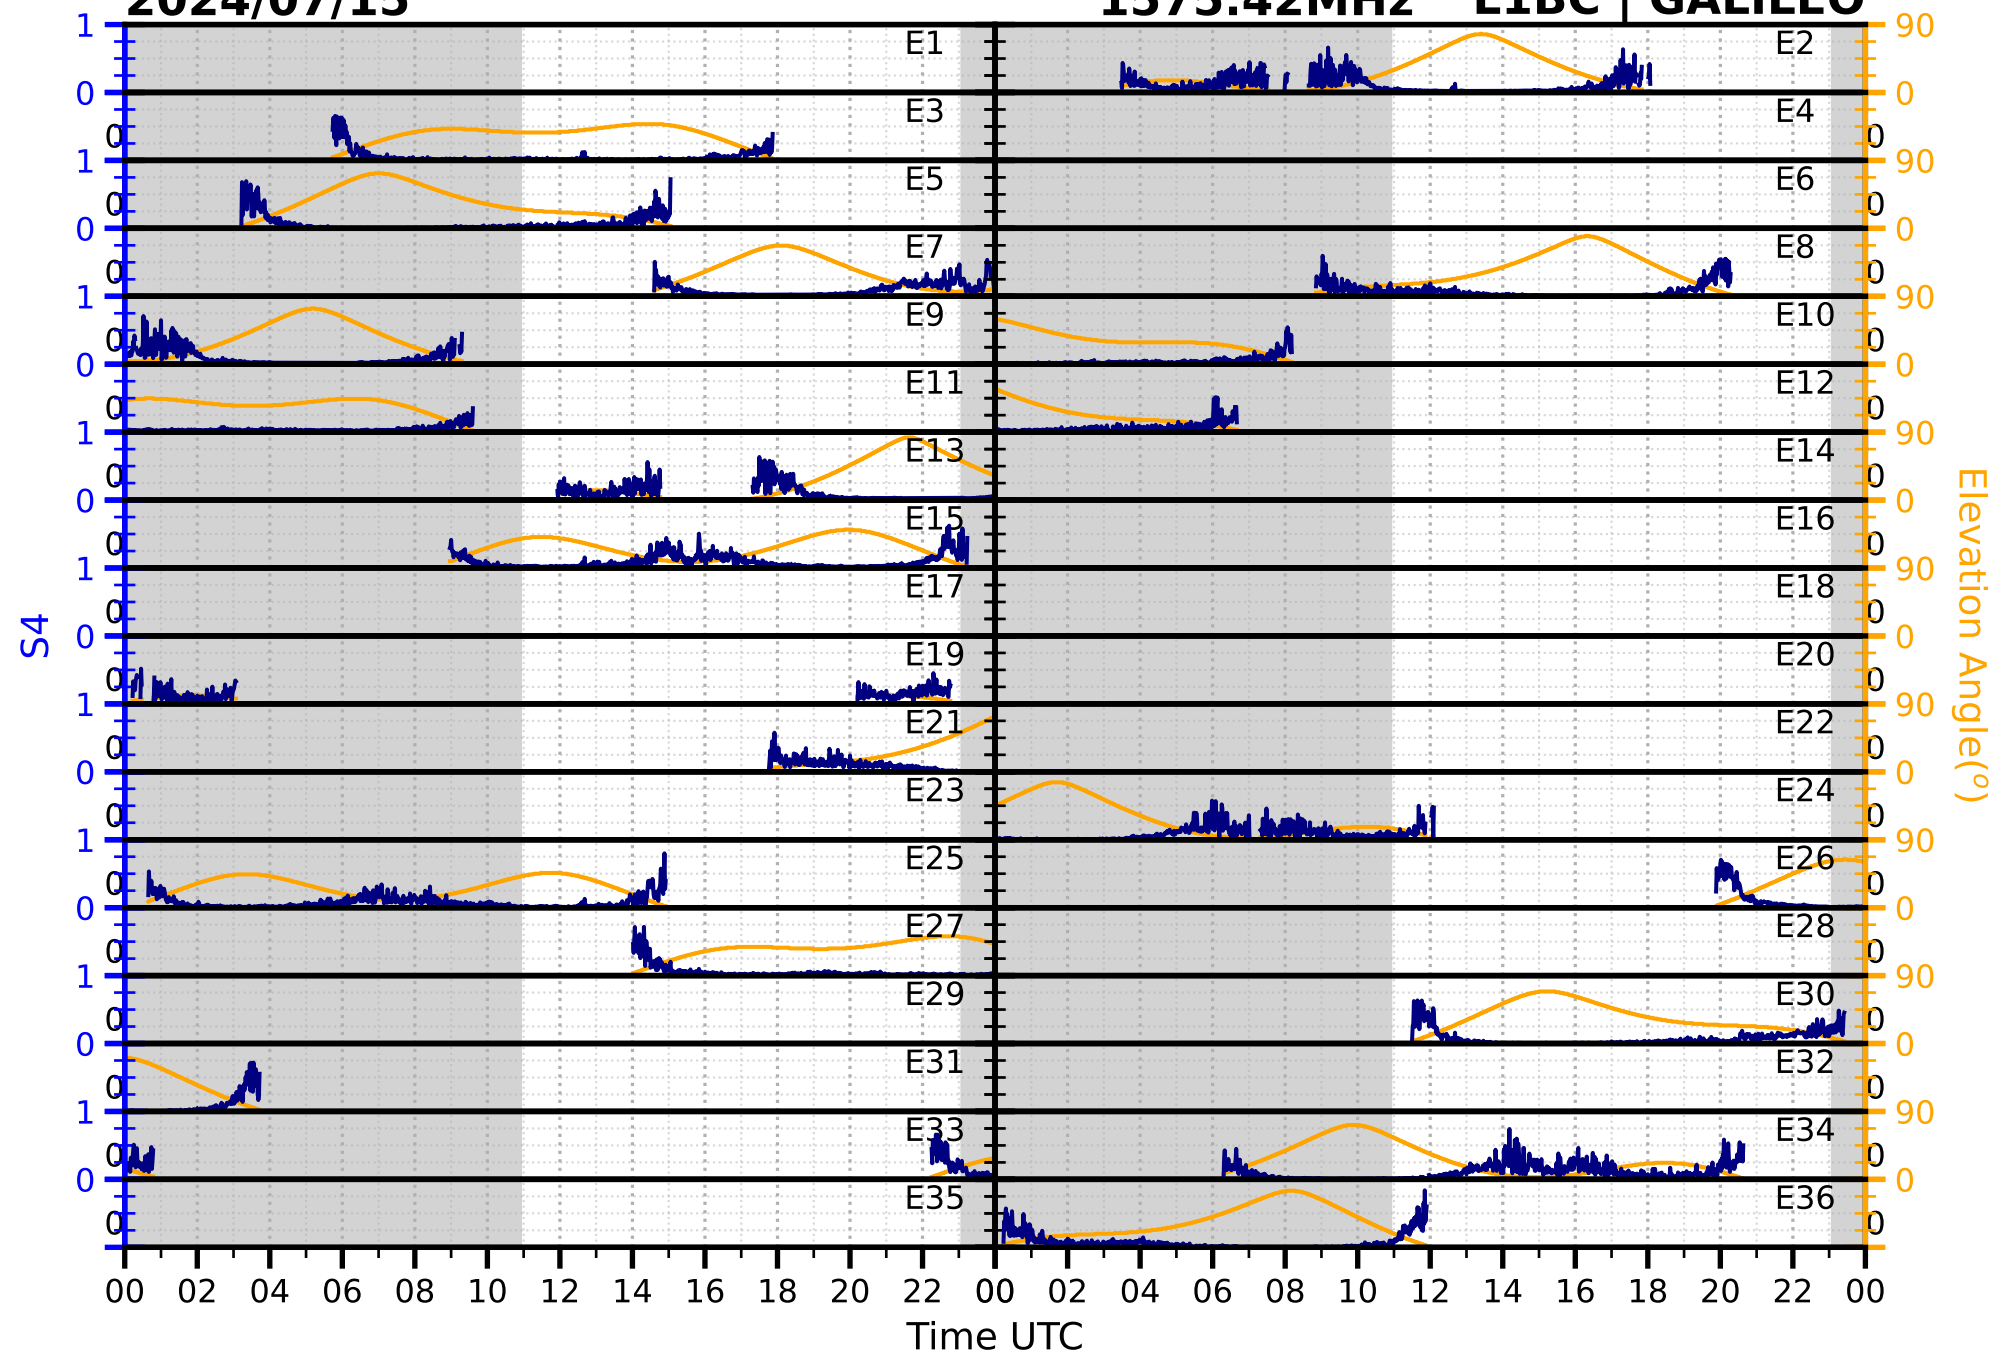

2024/07/15

S4

1575.42MHz

L1CA | GPS

2024/07/15

S4 1575.42MHz L1BC | GALILEO

2024/07/15

S4

1602MHz

L1CA | GLONASS