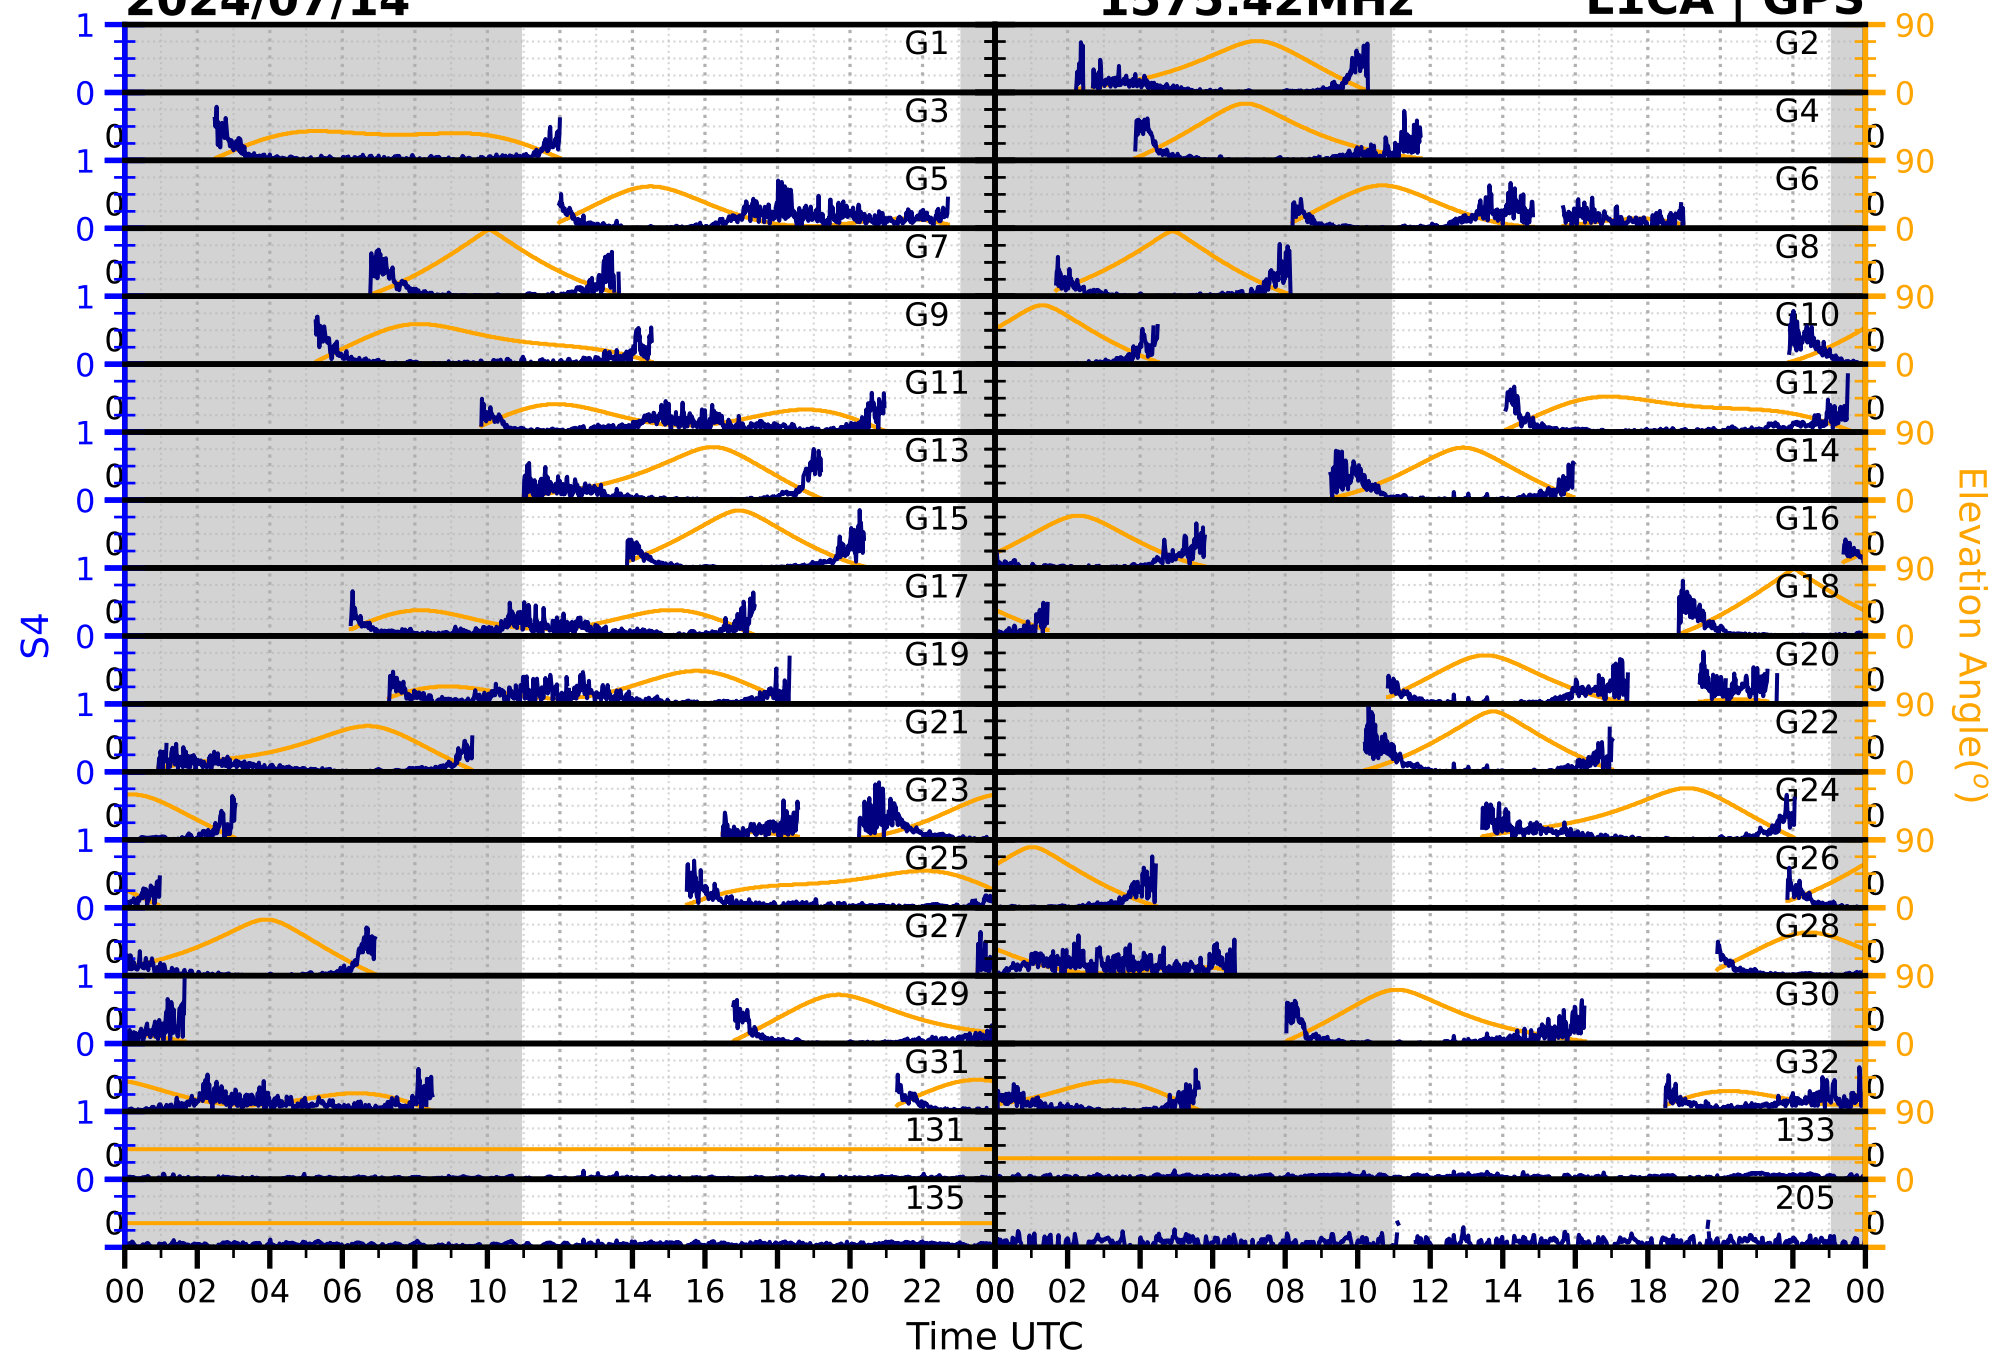

2024/07/14

S4 1575.42MHz

L1CA | GPS

2024/07/14

S4

1575.42MHz

L1BC | GALILEO

2024/07/14

S4

1602MHz

L1CA | GLONASS