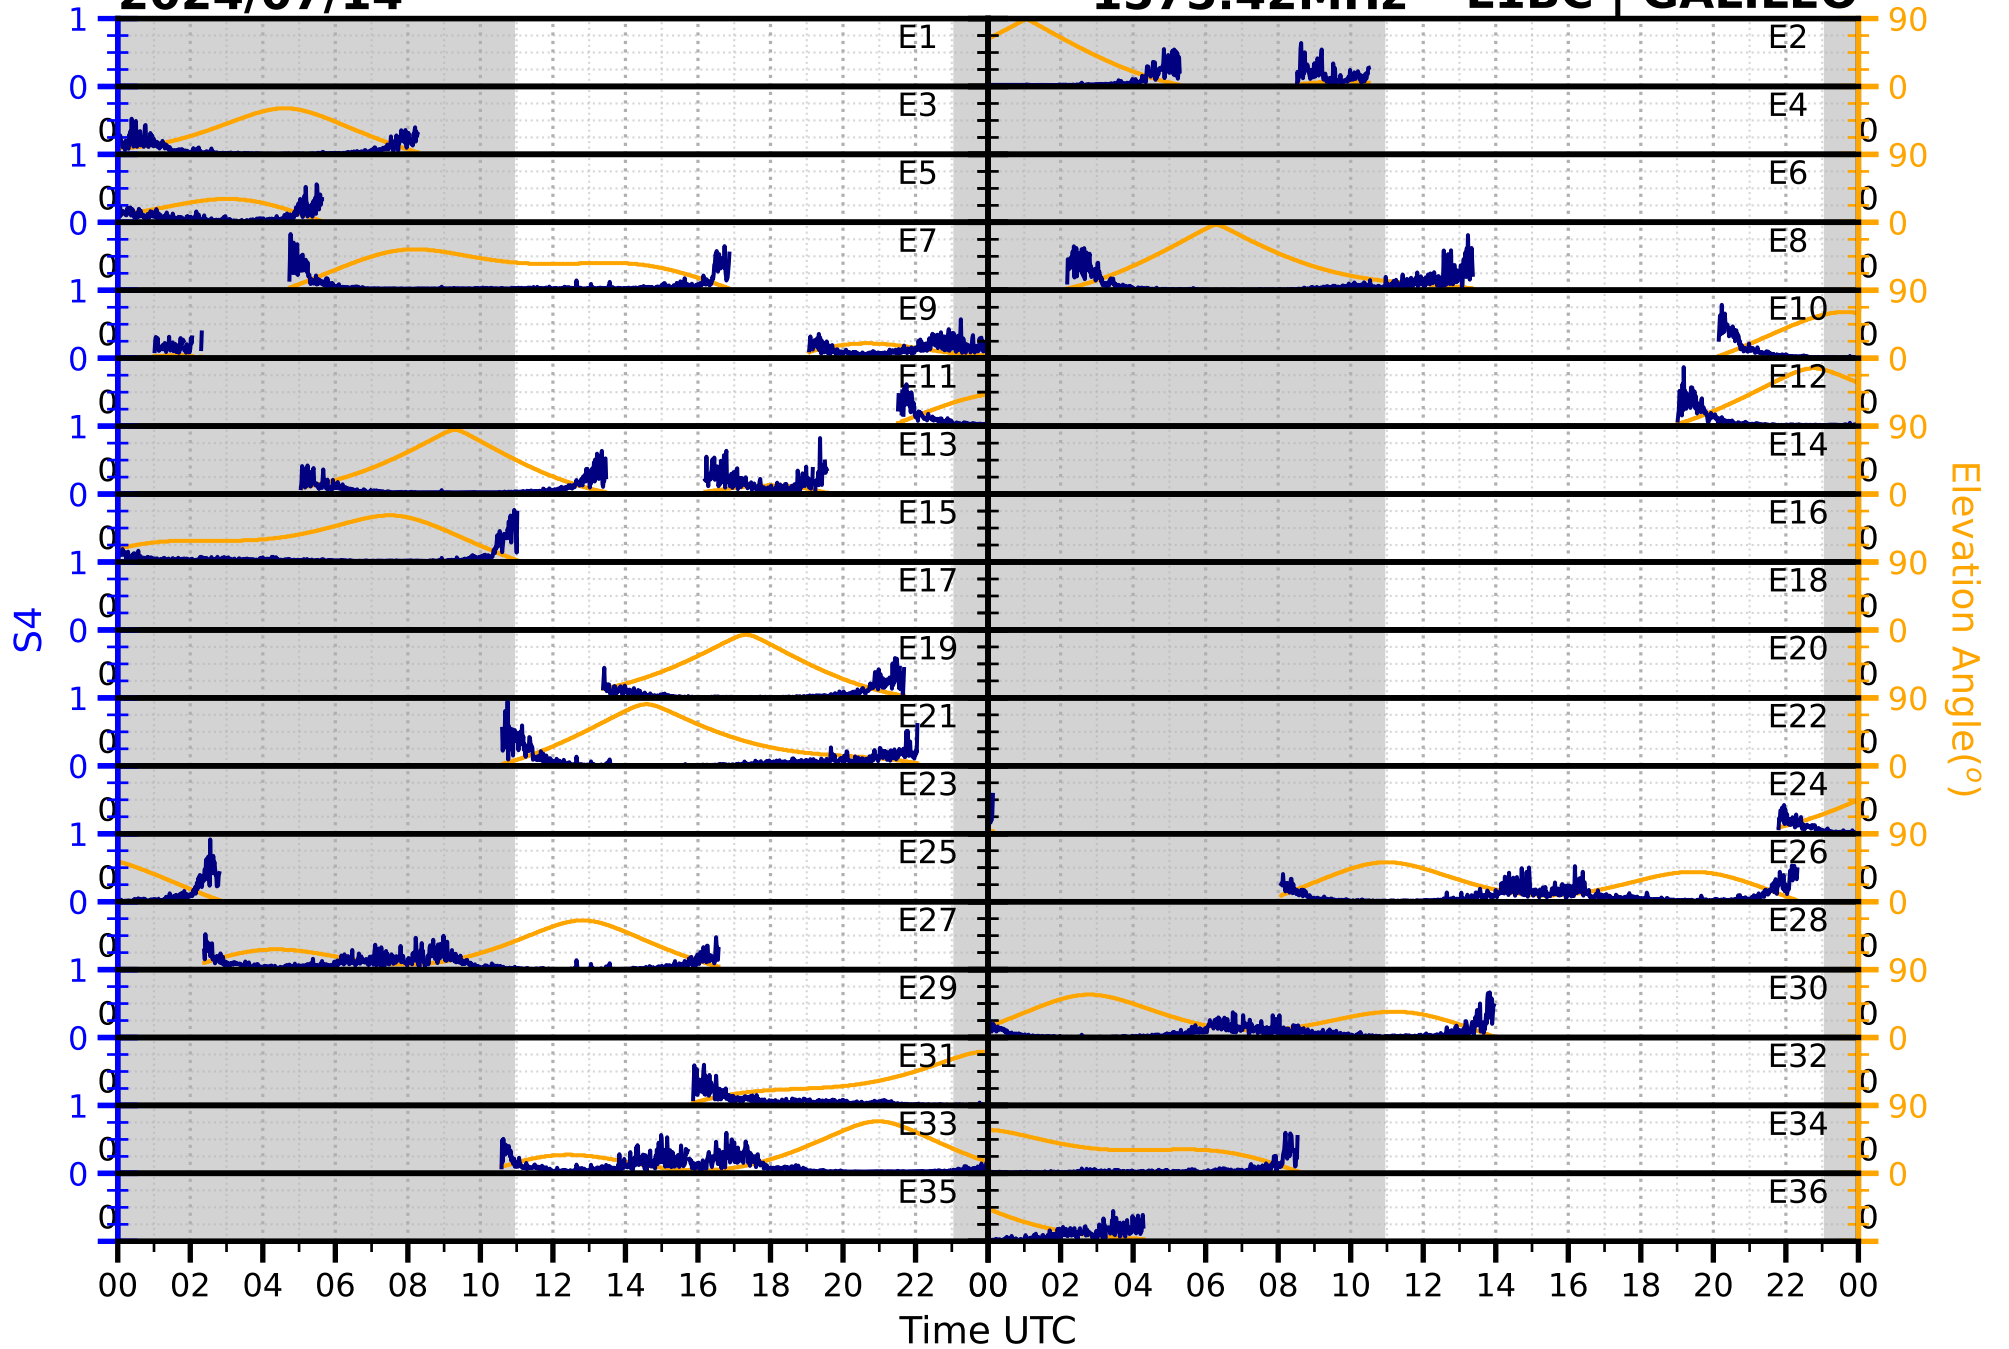

2024/07/14

S4 1575.42MHz

L1CA | GPS

2024/07/14

S4

1575.42MHz

L1BC | GALILEO

2024/07/14

S4

1602MHz

L1CA | GLONASS