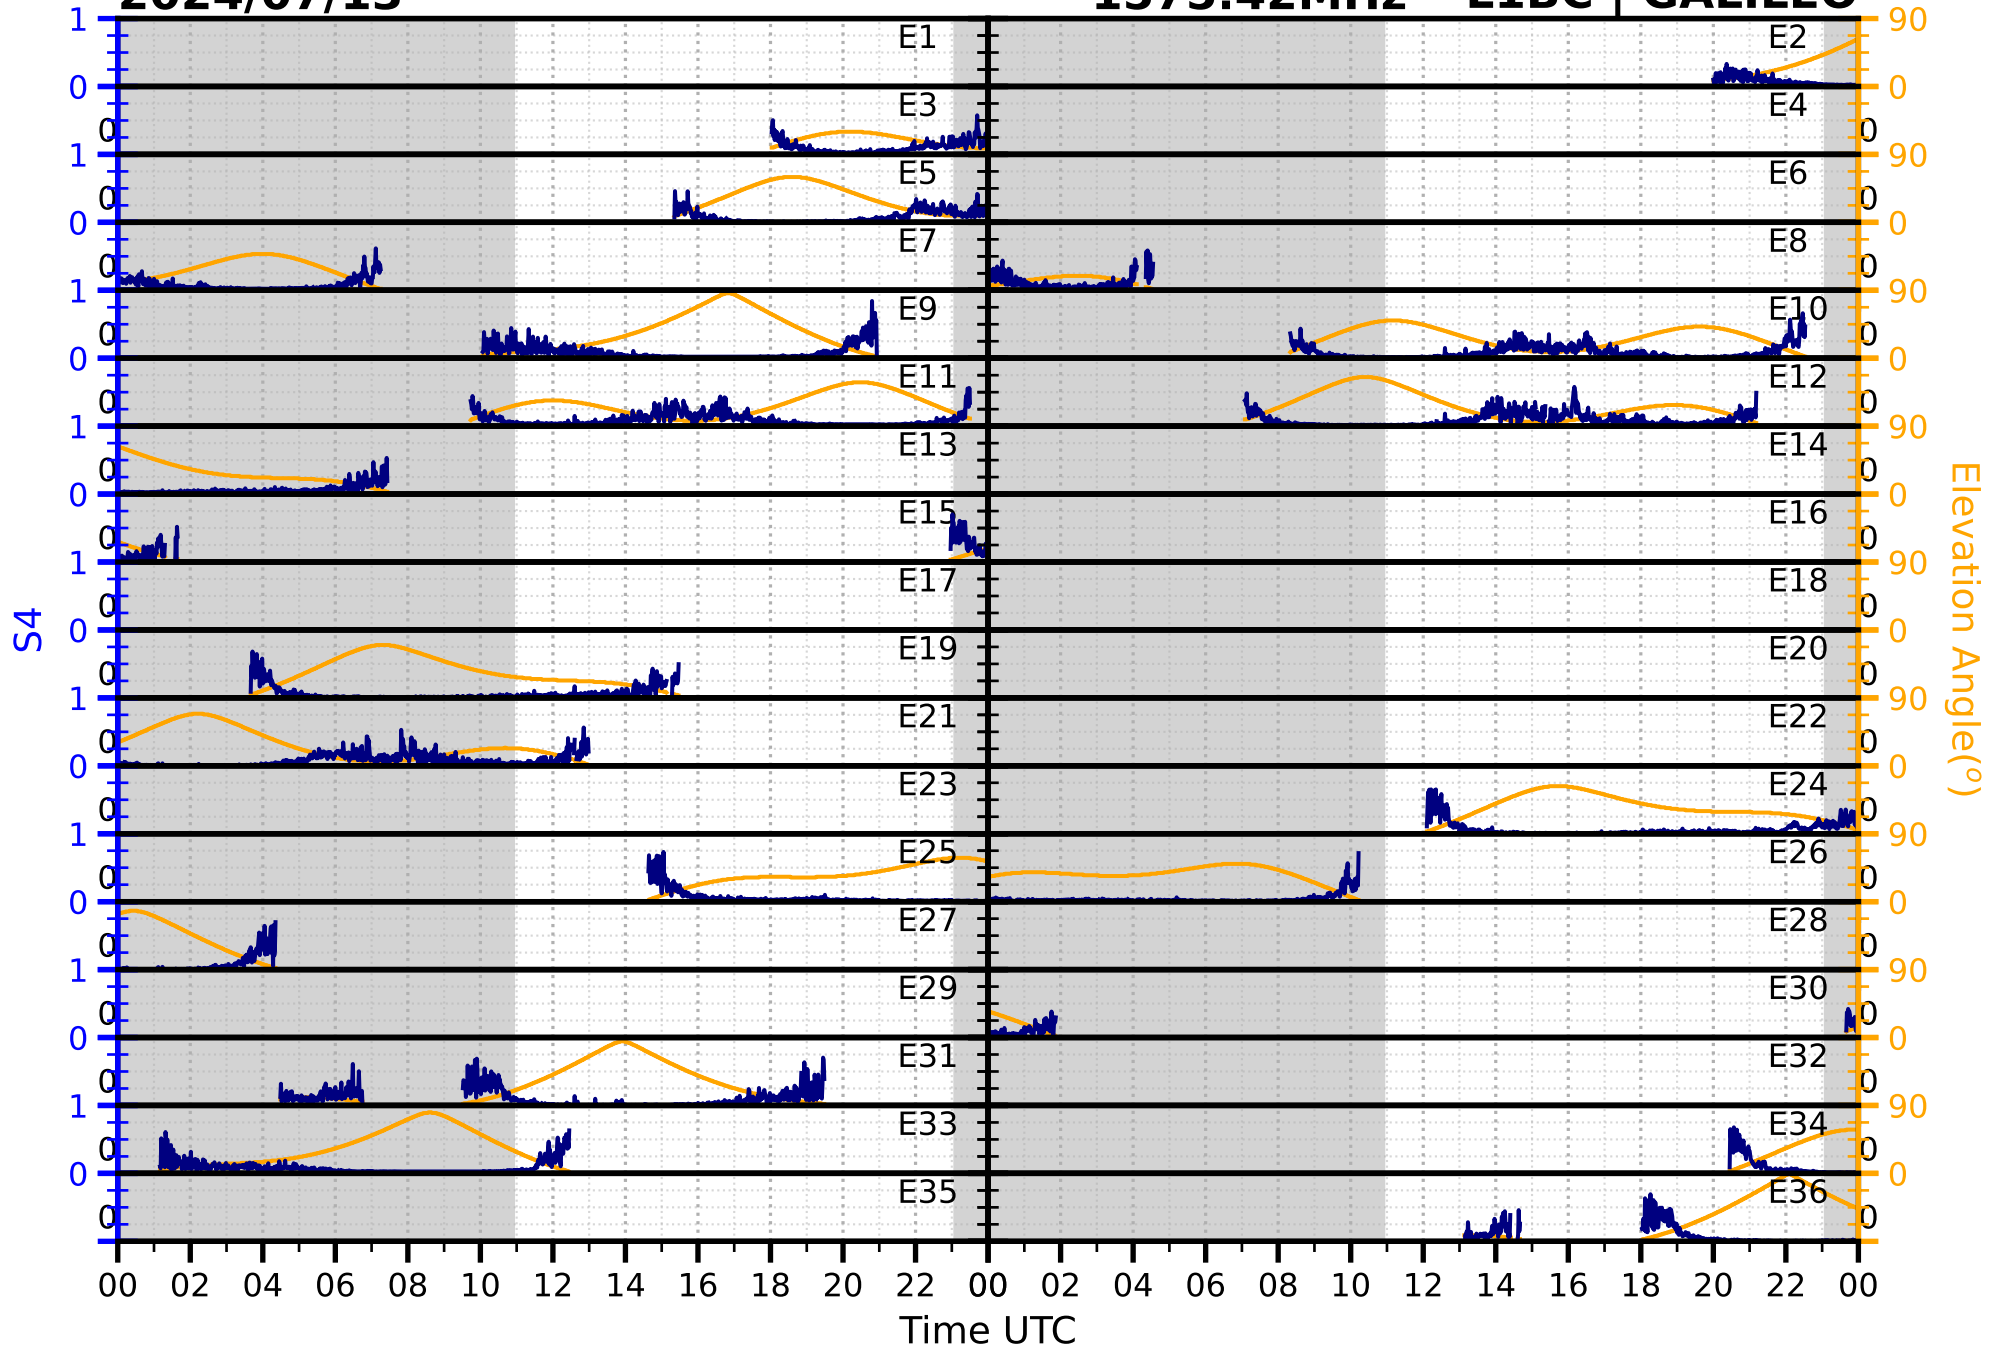

2024/07/13

S4

1575.42MHz

L1CA | GPS

2024/07/13

S4

1575.42MHz

L1BC | GALILEO

2024/07/13

S4

1602MHz

L1CA | GLONASS