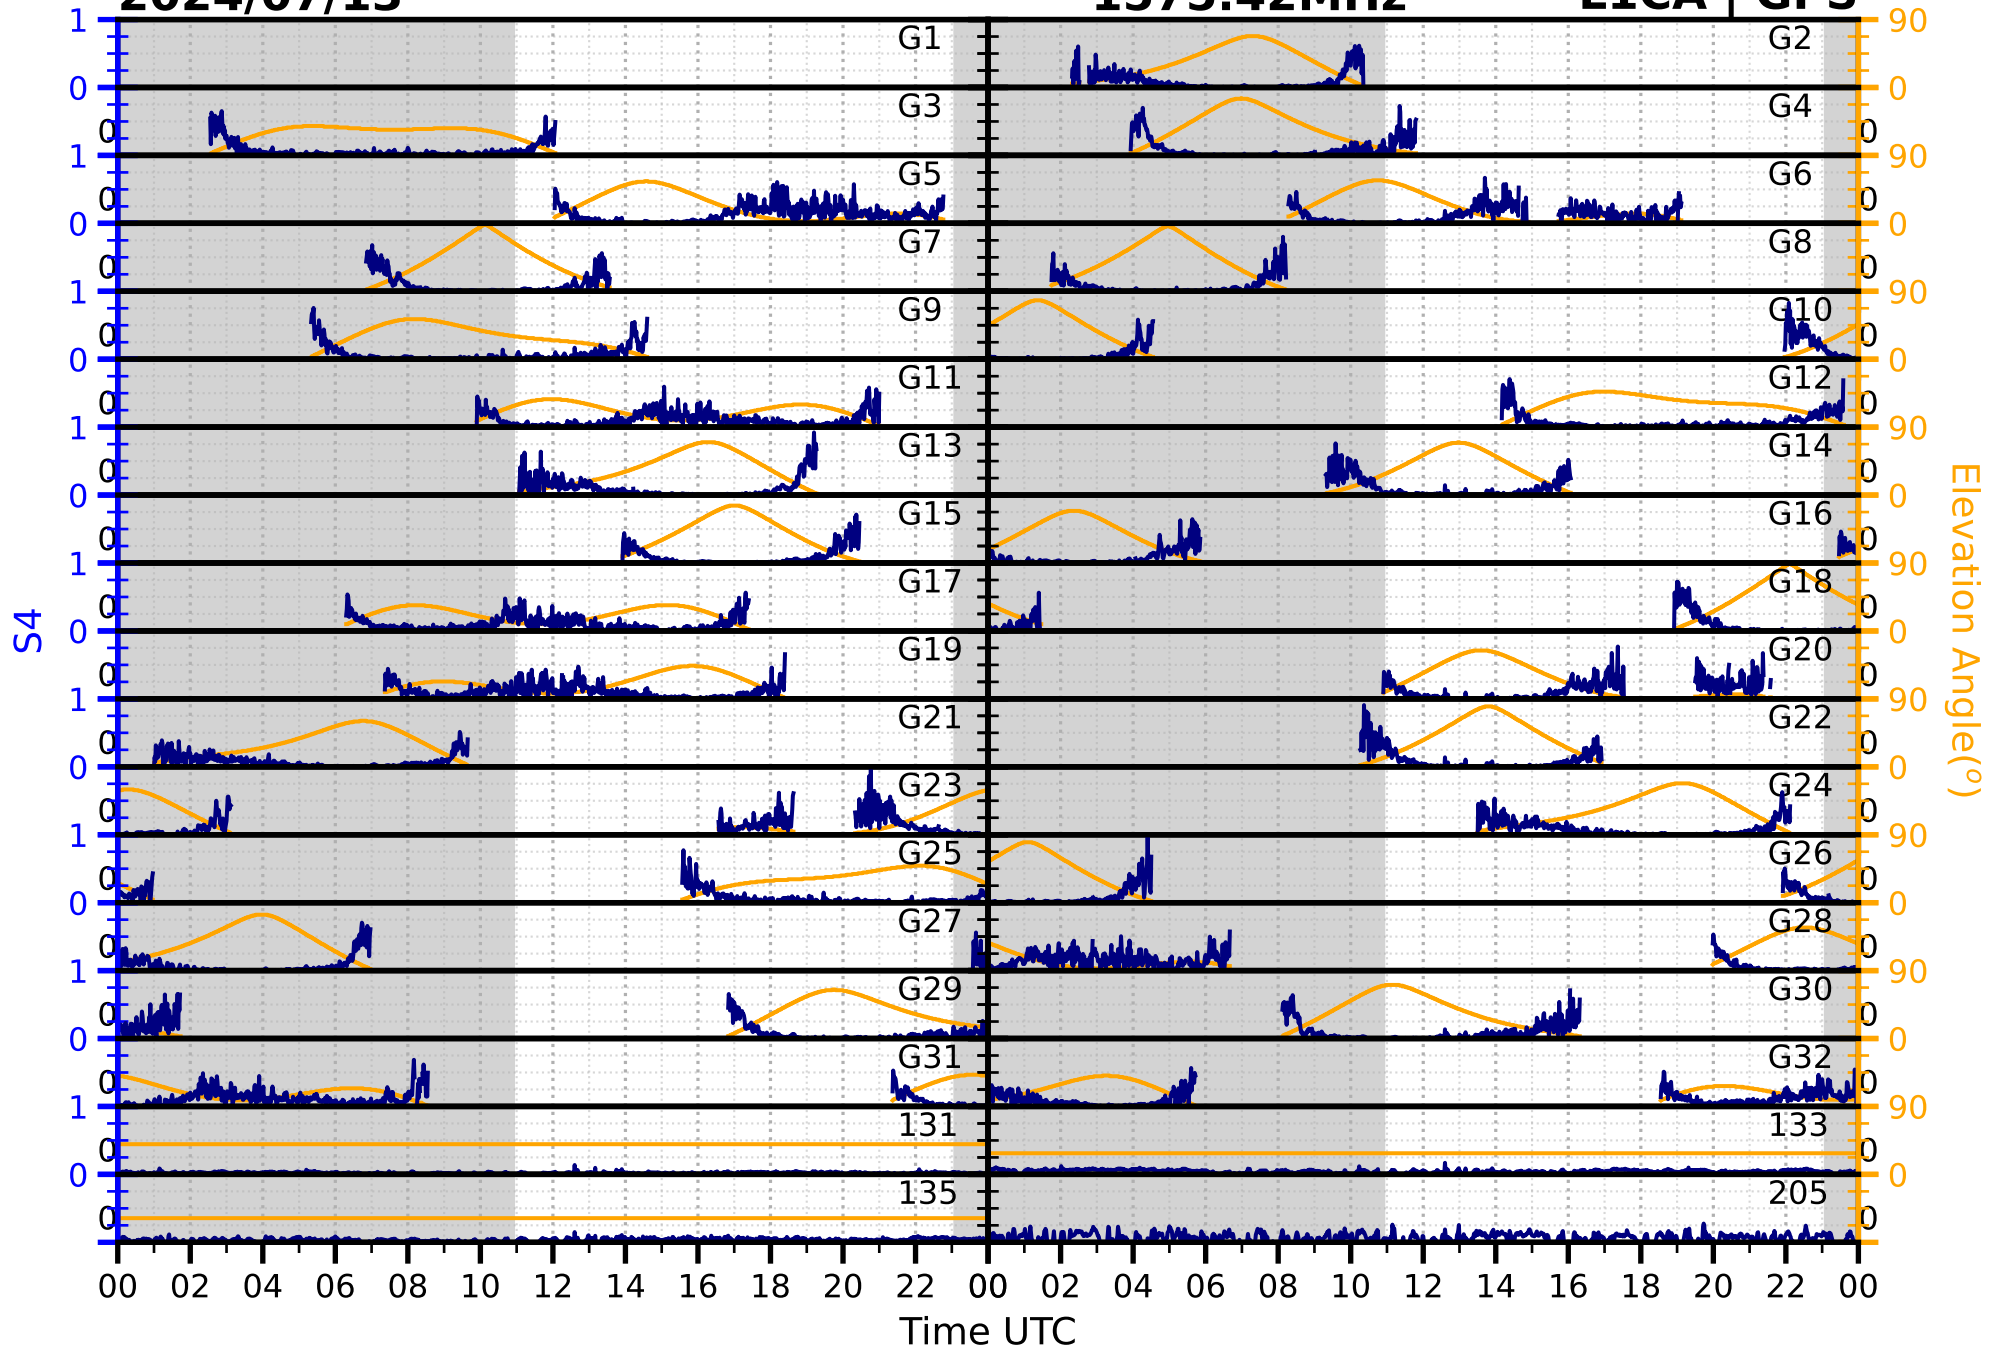

2024/07/13

S4

1575.42MHz

L1CA | GPS

2024/07/13

S4

1575.42MHz

L1BC | GALILEO

2024/07/13

S4

1602MHz

L1CA | GLONASS