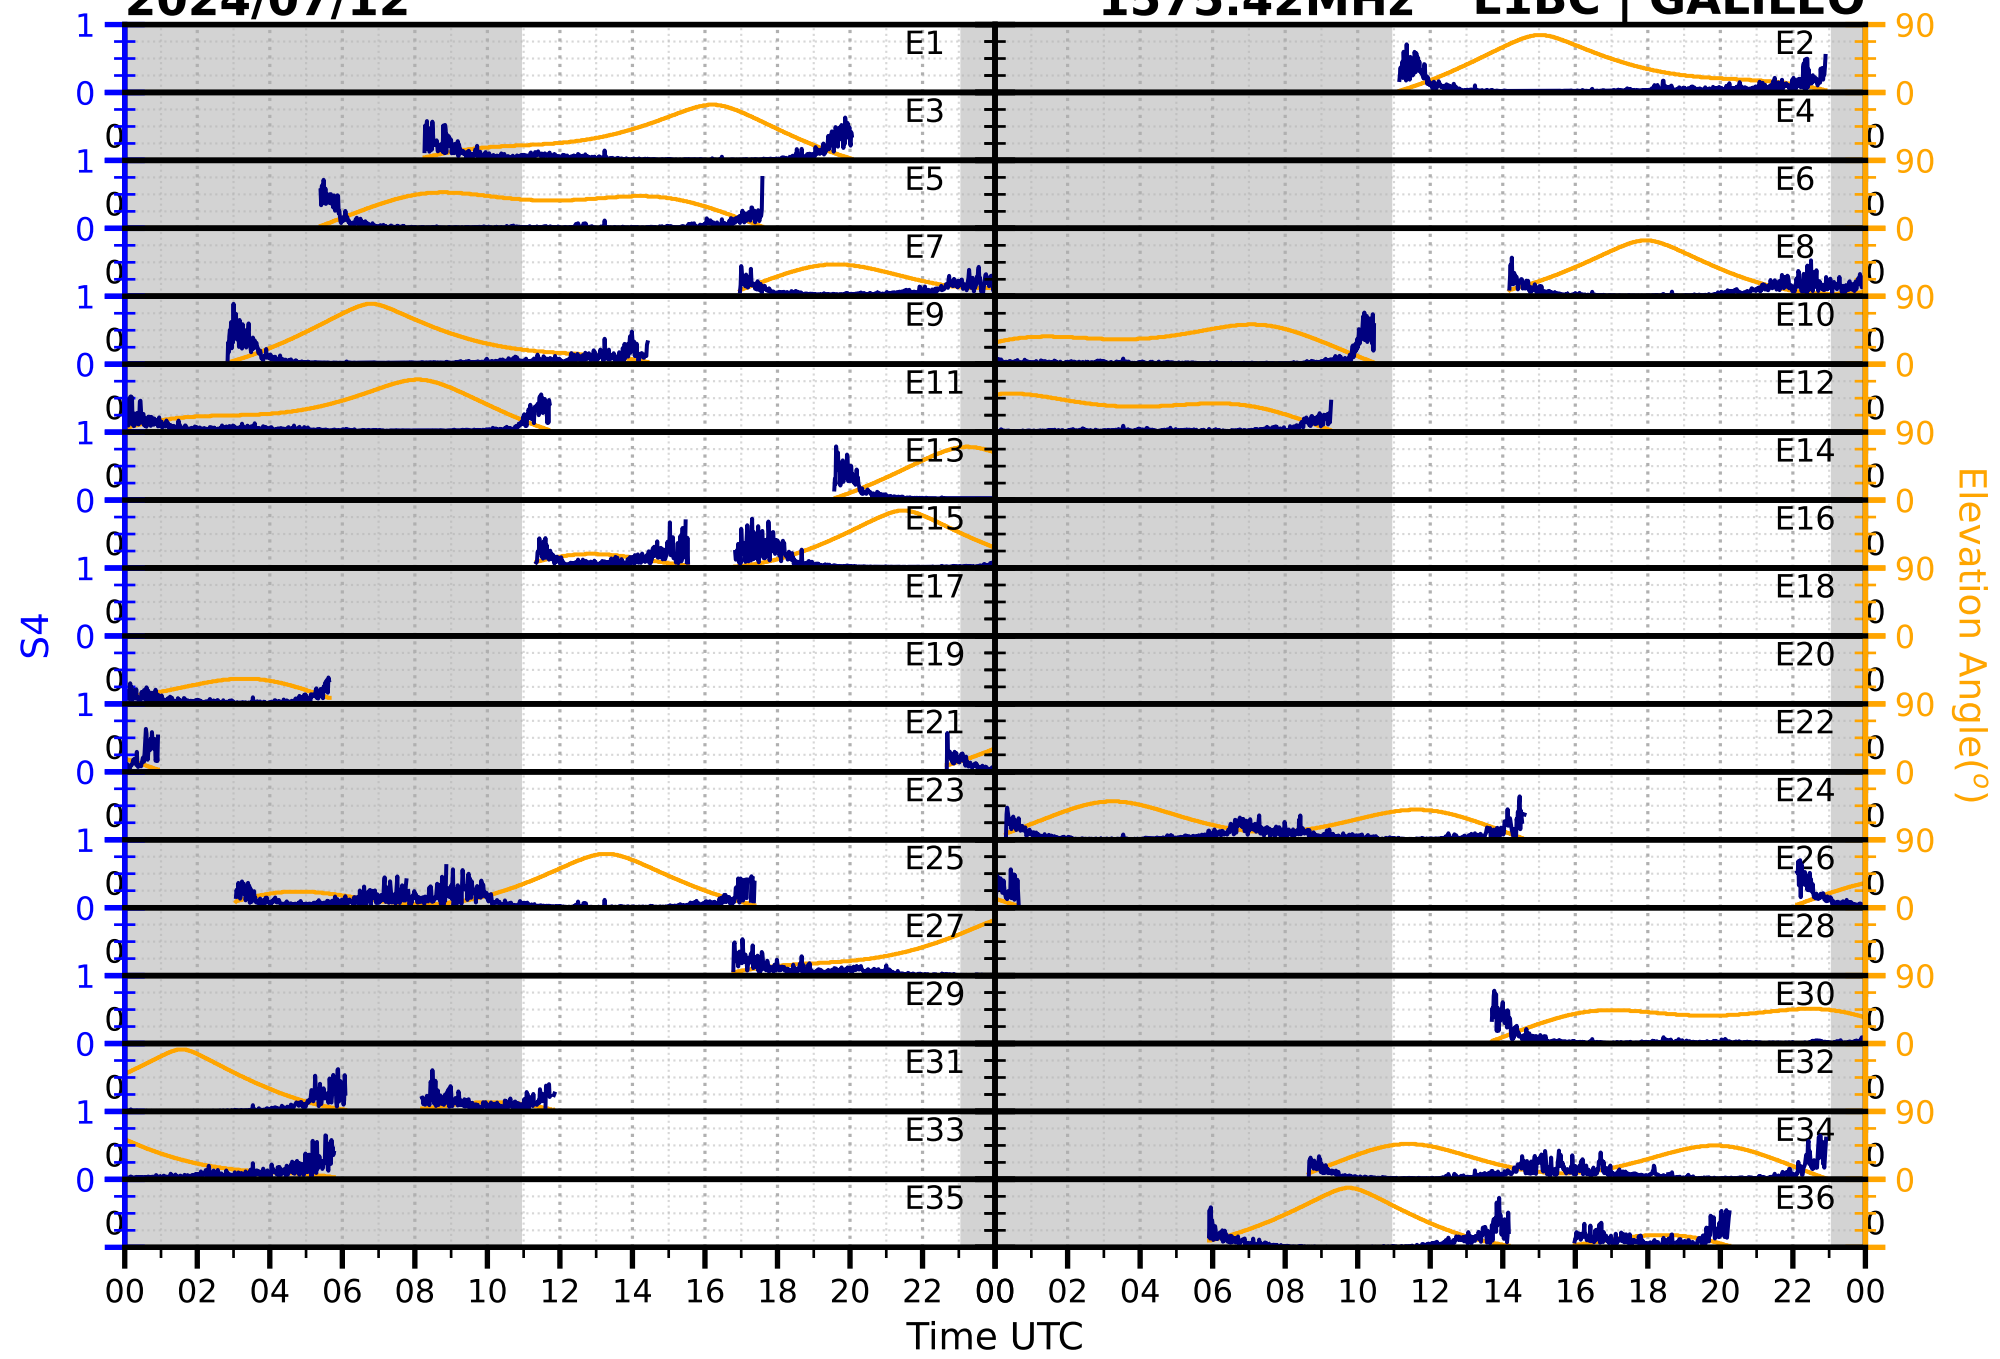

2024/07/12

S4

1575.42MHz

L1CA | GPS

2024/07/12

S4 1575.42MHz L1BC | GALILEO

2024/07/12

S4

1602MHz

L1CA | GLONASS