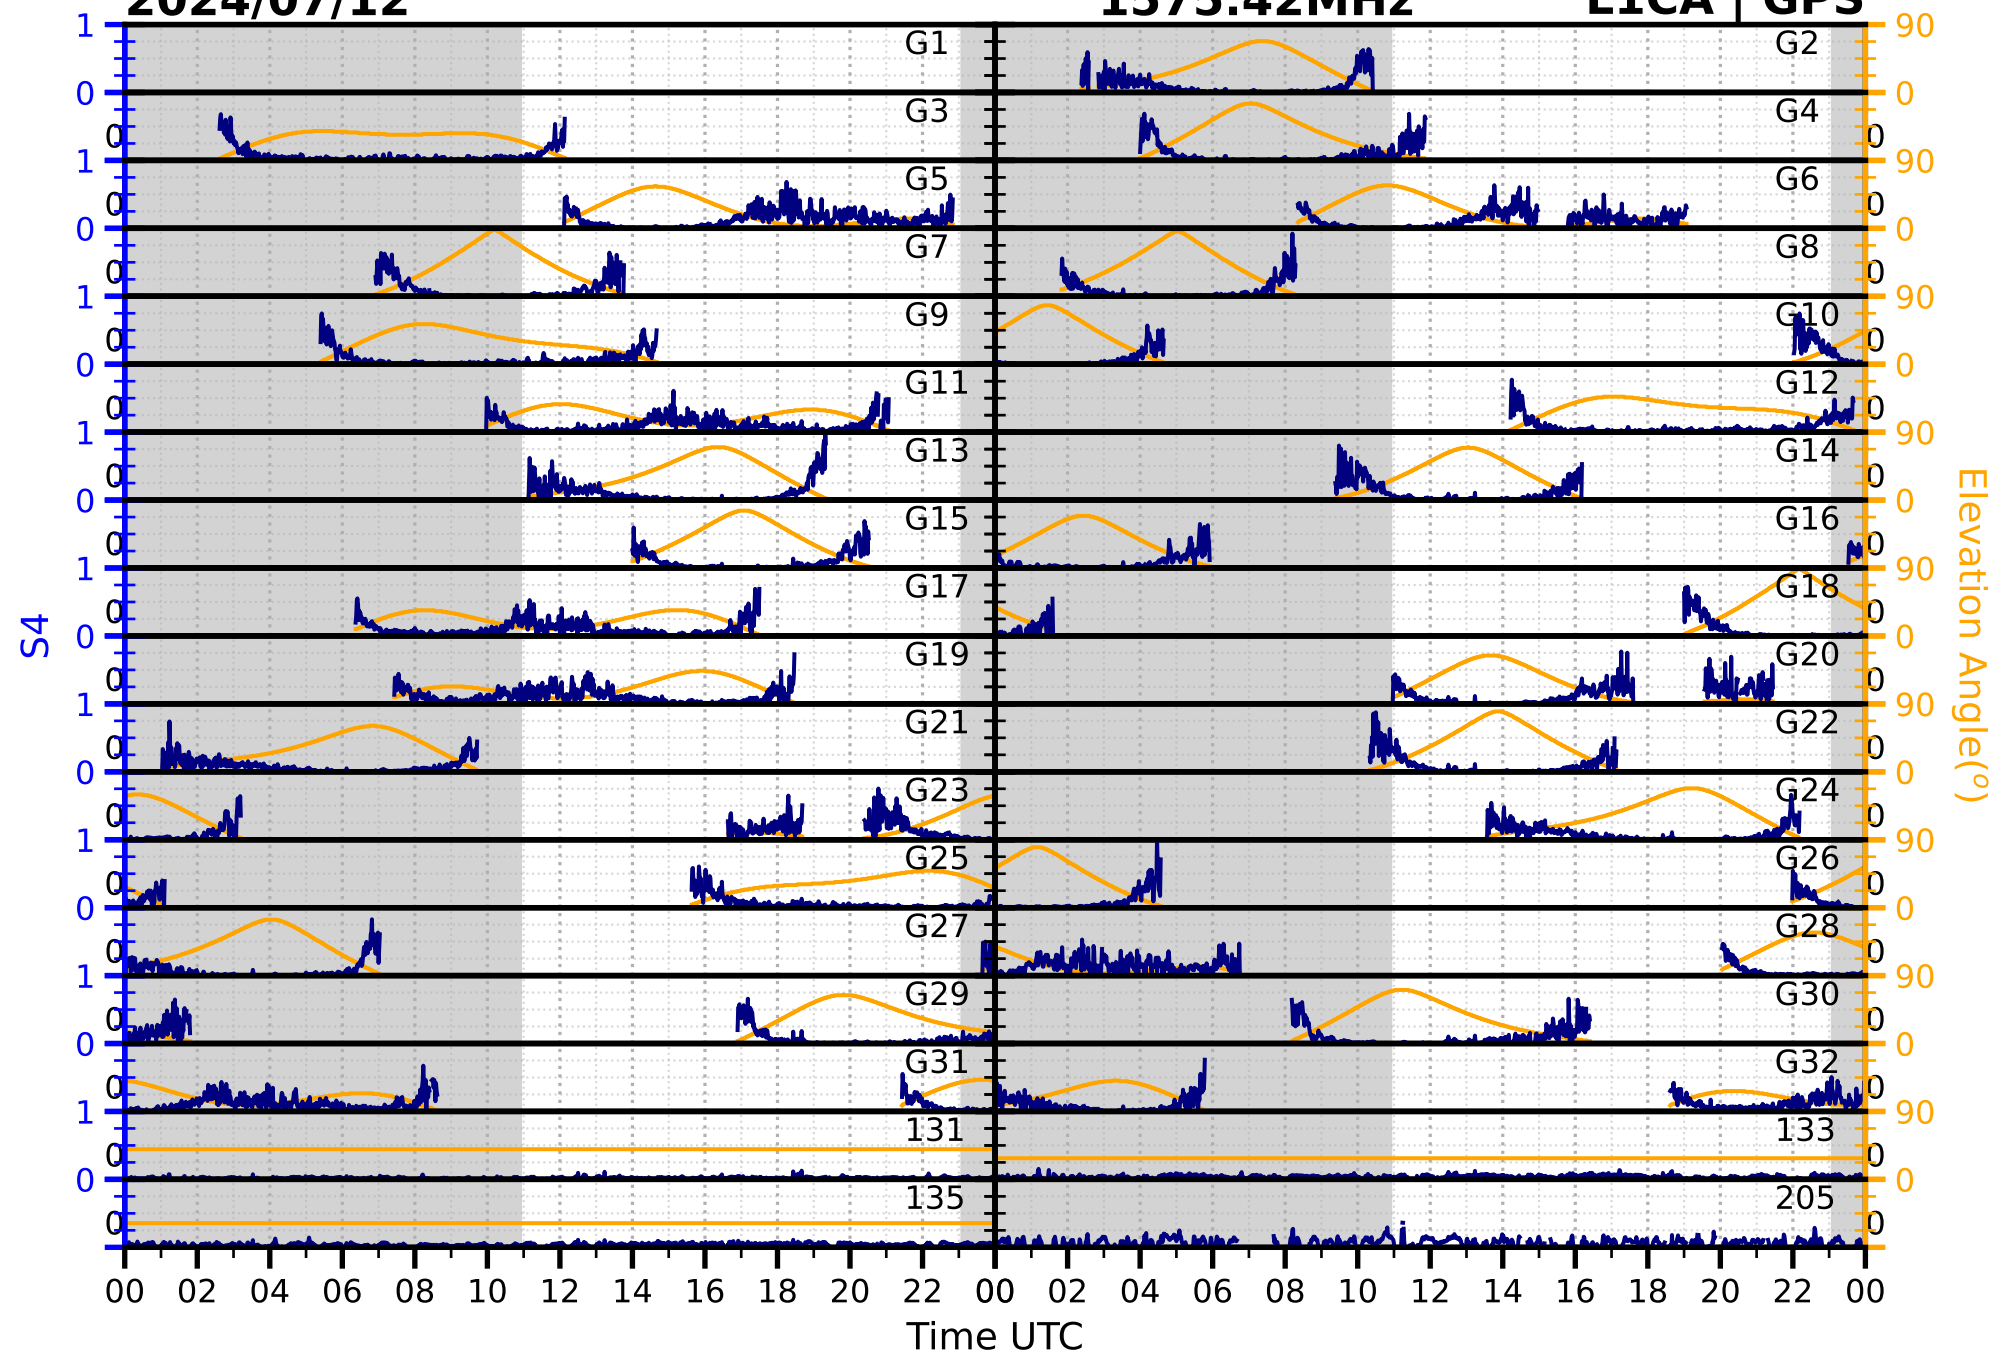

2024/07/12

S4

1575.42MHz

L1CA | GPS

2024/07/12

S4 1575.42MHz L1BC | GALILEO

2024/07/12

S4

1602MHz

L1CA | GLONASS