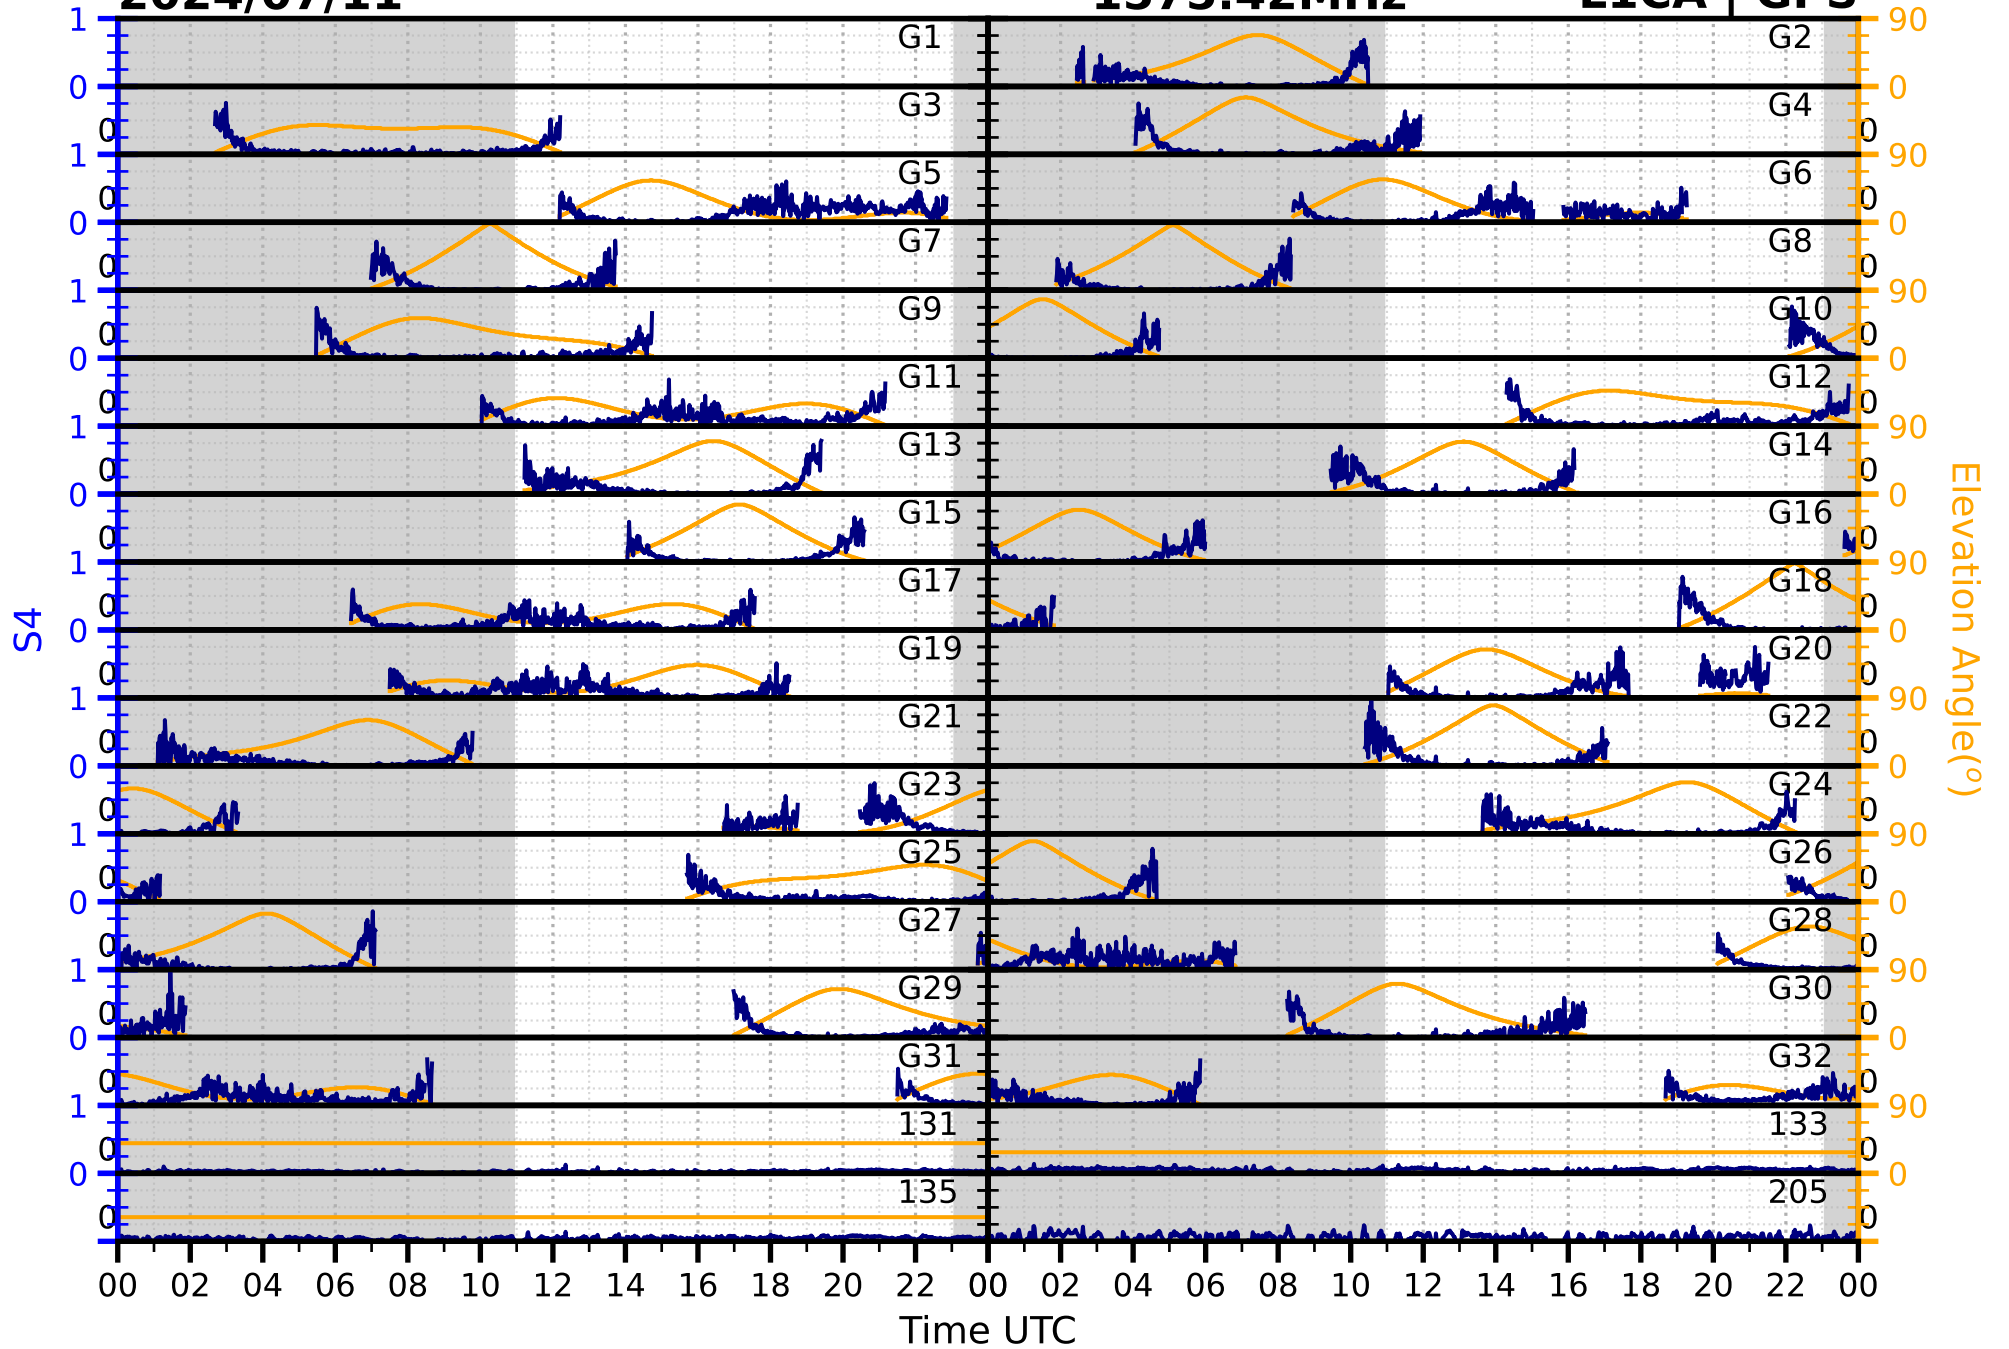

2024/07/11

S4

1575.42MHz

L1CA | GPS

2024/07/11

S4

1575.42MHz

L1BC

GALILEO

2024/07/11

S4

1602MHz

L1CA | GLONASS