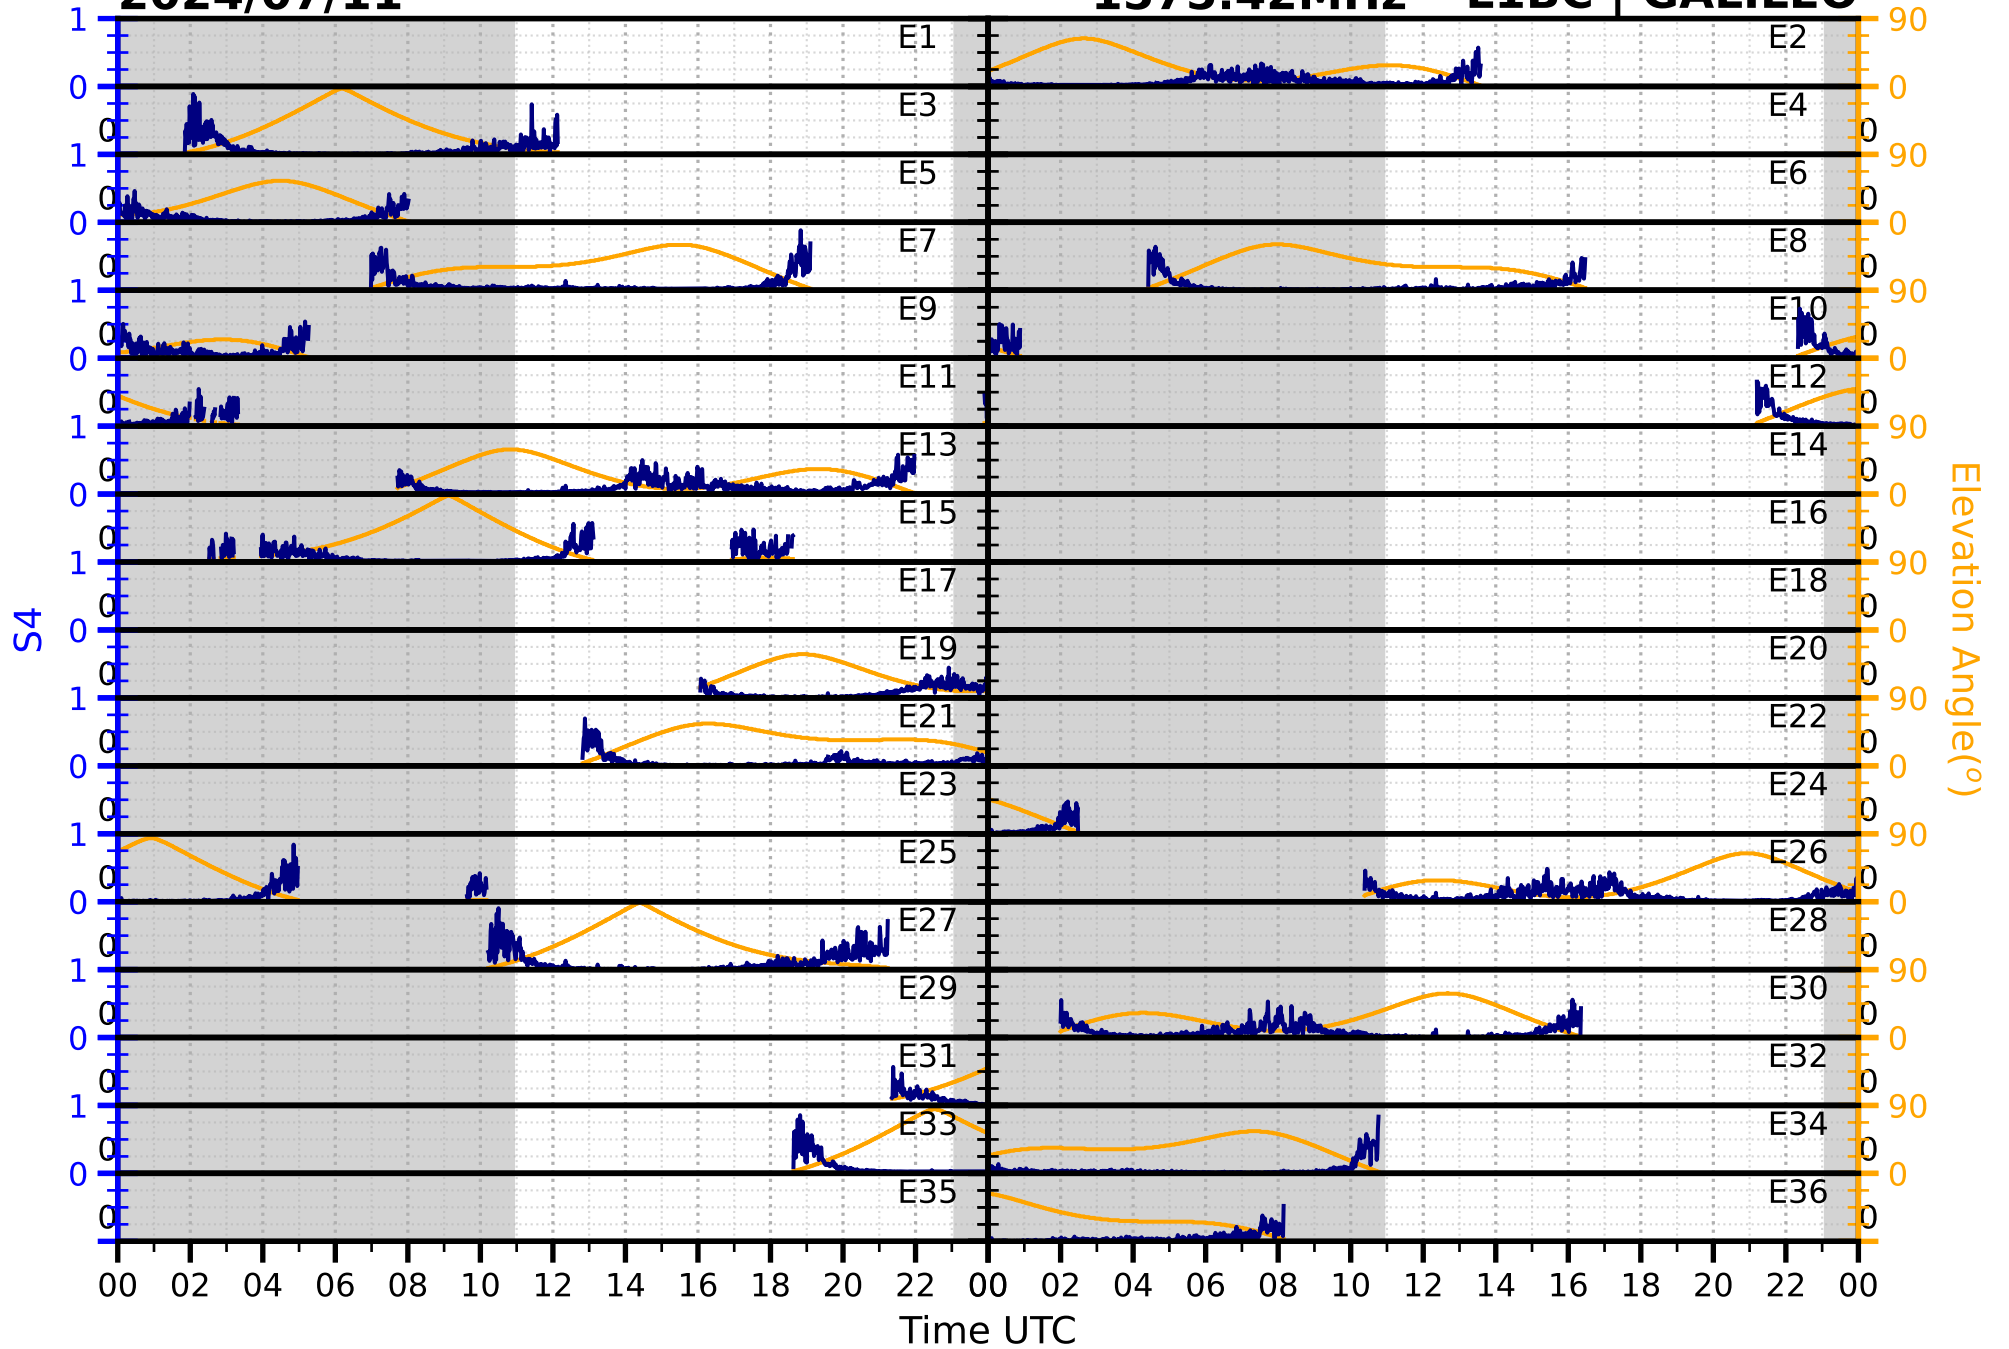

2024/07/11

S4

1575.42MHz

L1CA | GPS

2024/07/11

S4

1575.42MHz

L1BC

GALILEO

2024/07/11

S4

1602MHz

L1CA | GLONASS