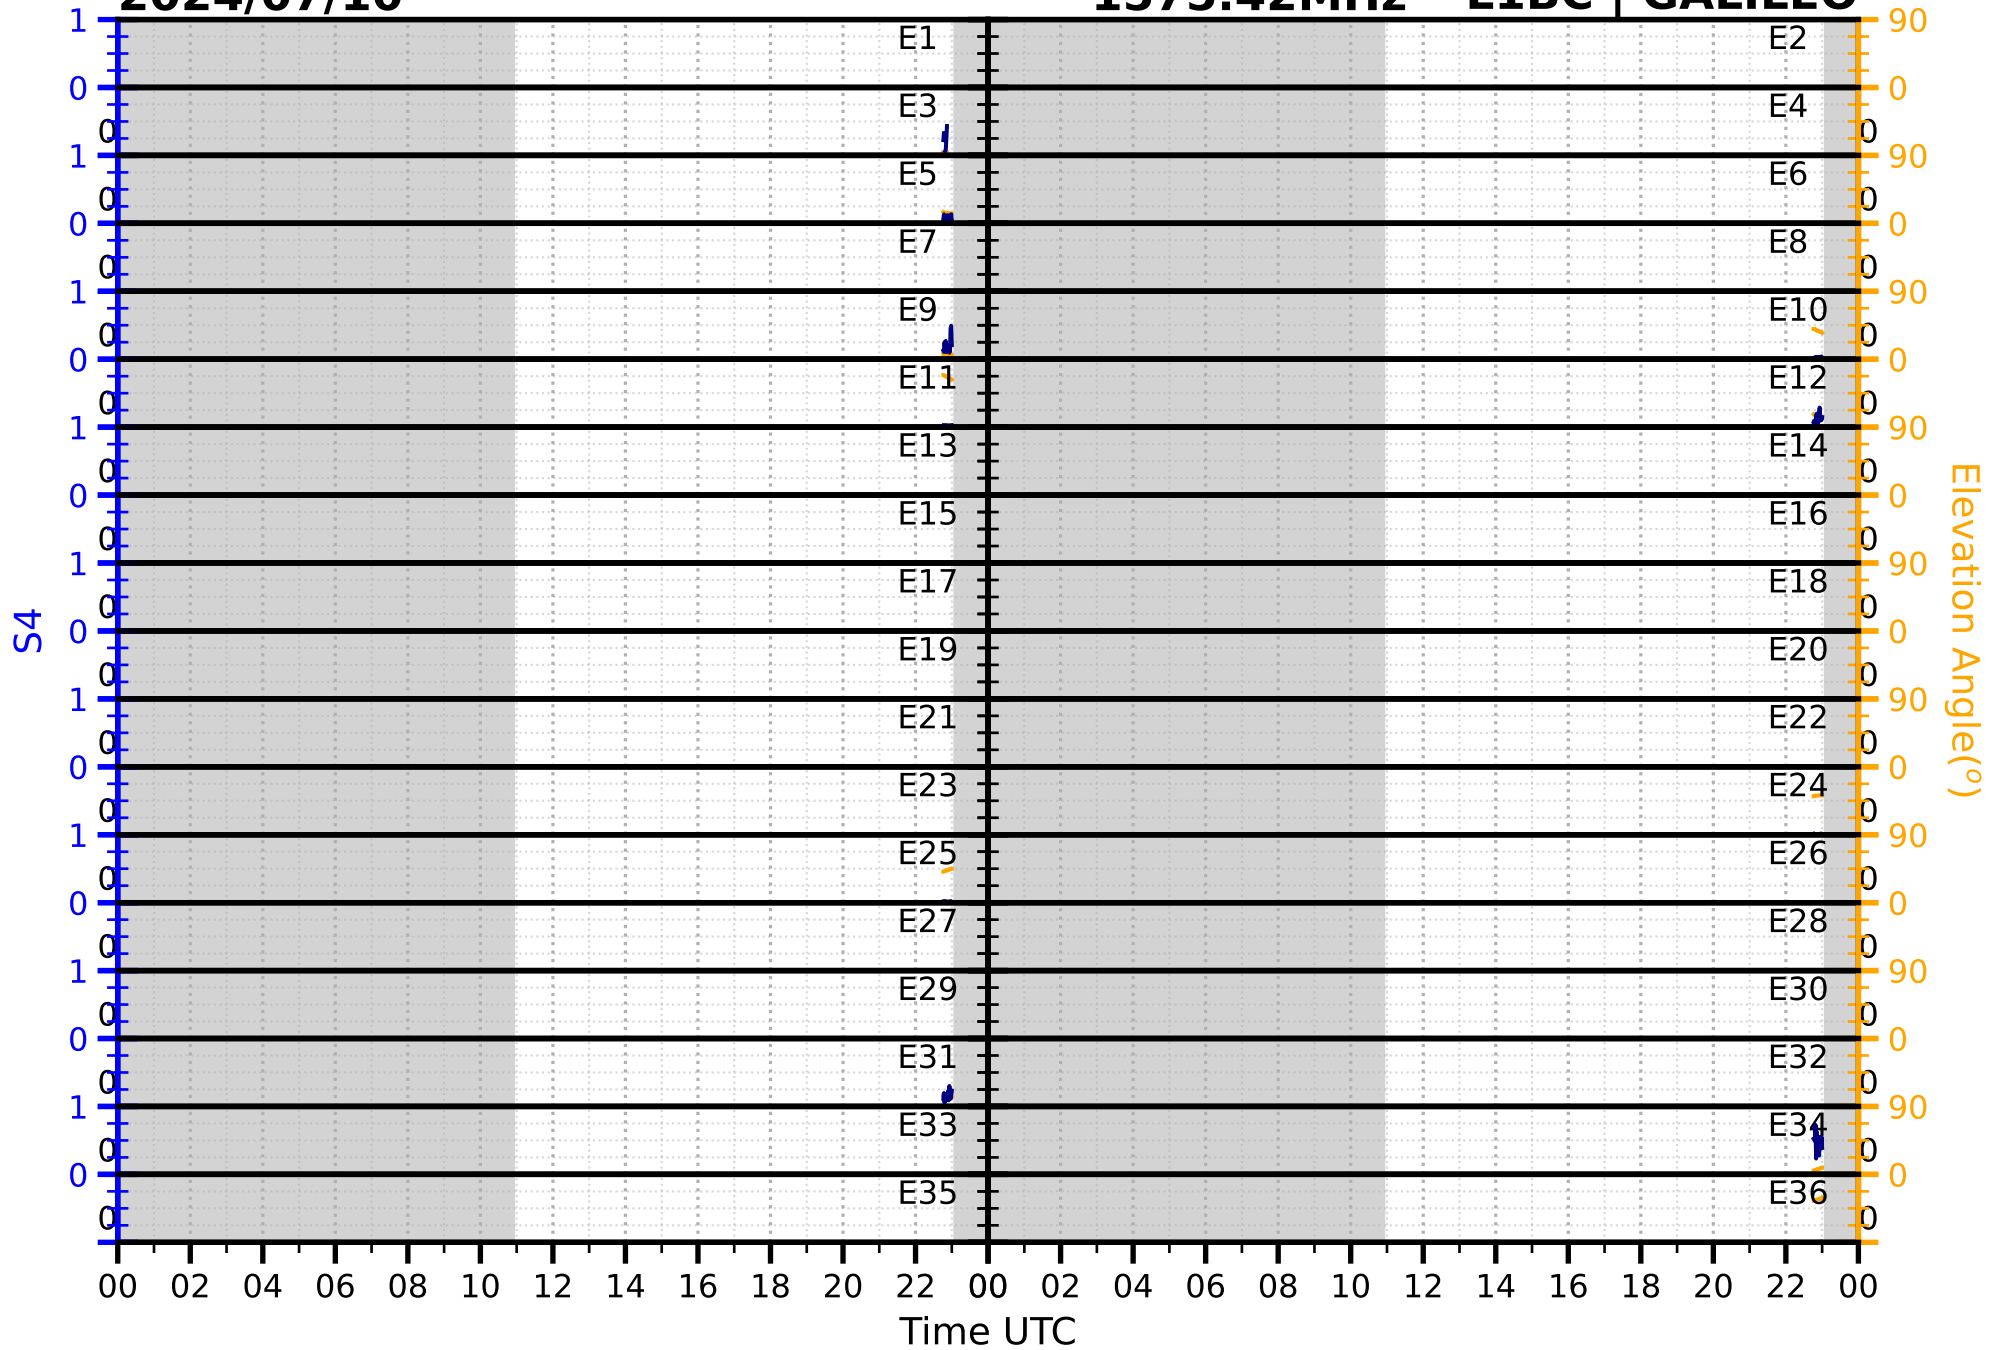

2024/07/10

S4

1575.42MHz

L1CA | GPS

2024/07/10

S4

1575.42MHz

L1BC | GALILEO

2024/07/10

S4

1602MHz

L1CA | GLONASS