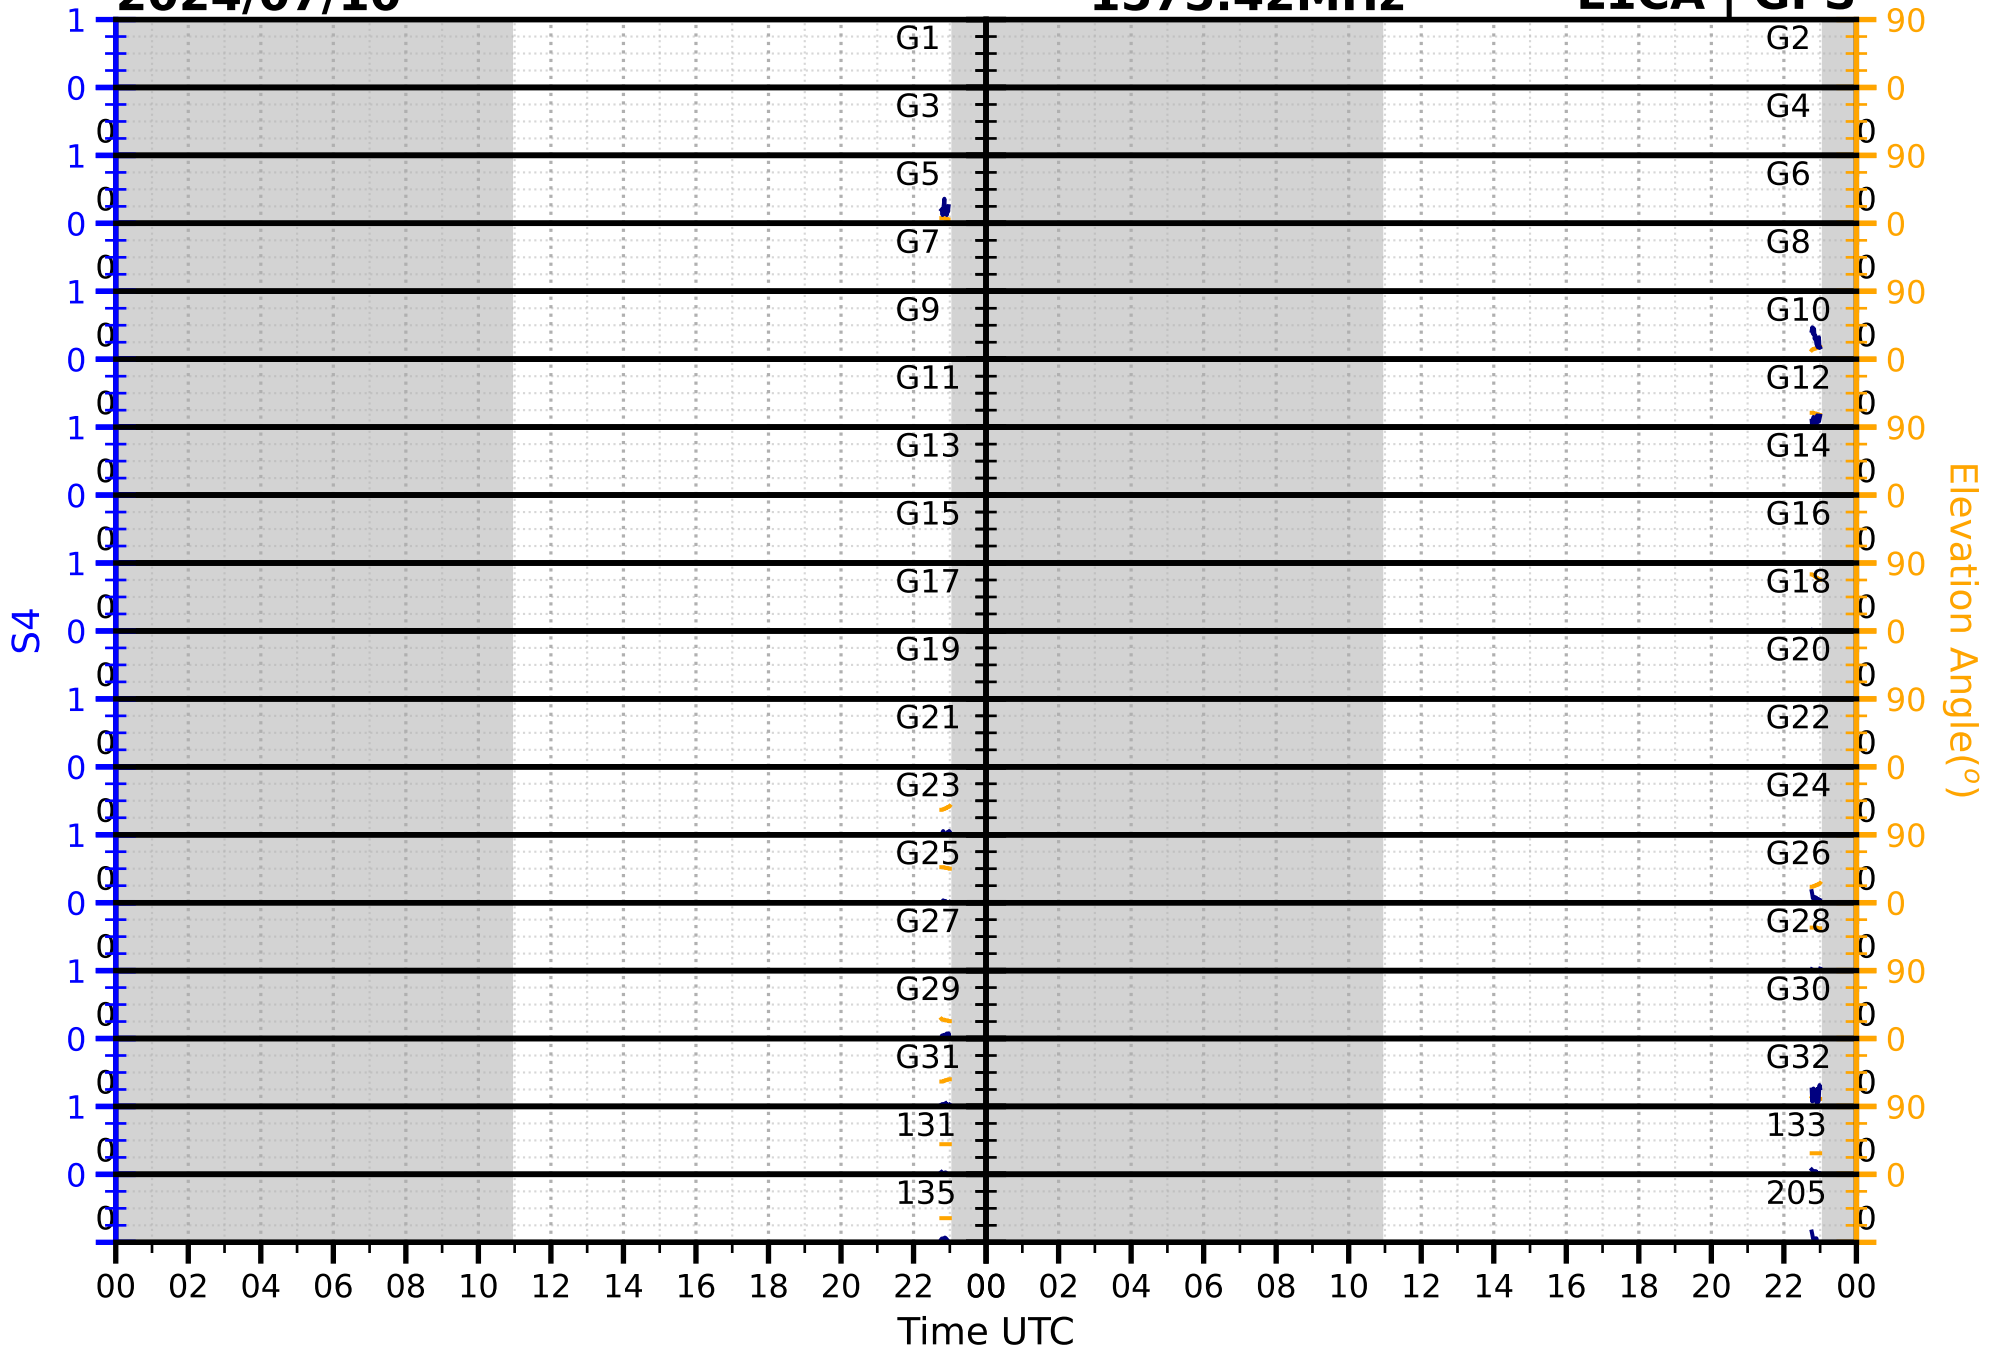

2024/07/10

S4

1575.42MHz

L1CA | GPS

2024/07/10

S4

1575.42MHz

L1BC | GALILEO

2024/07/10

S4

1602MHz

L1CA | GLONASS