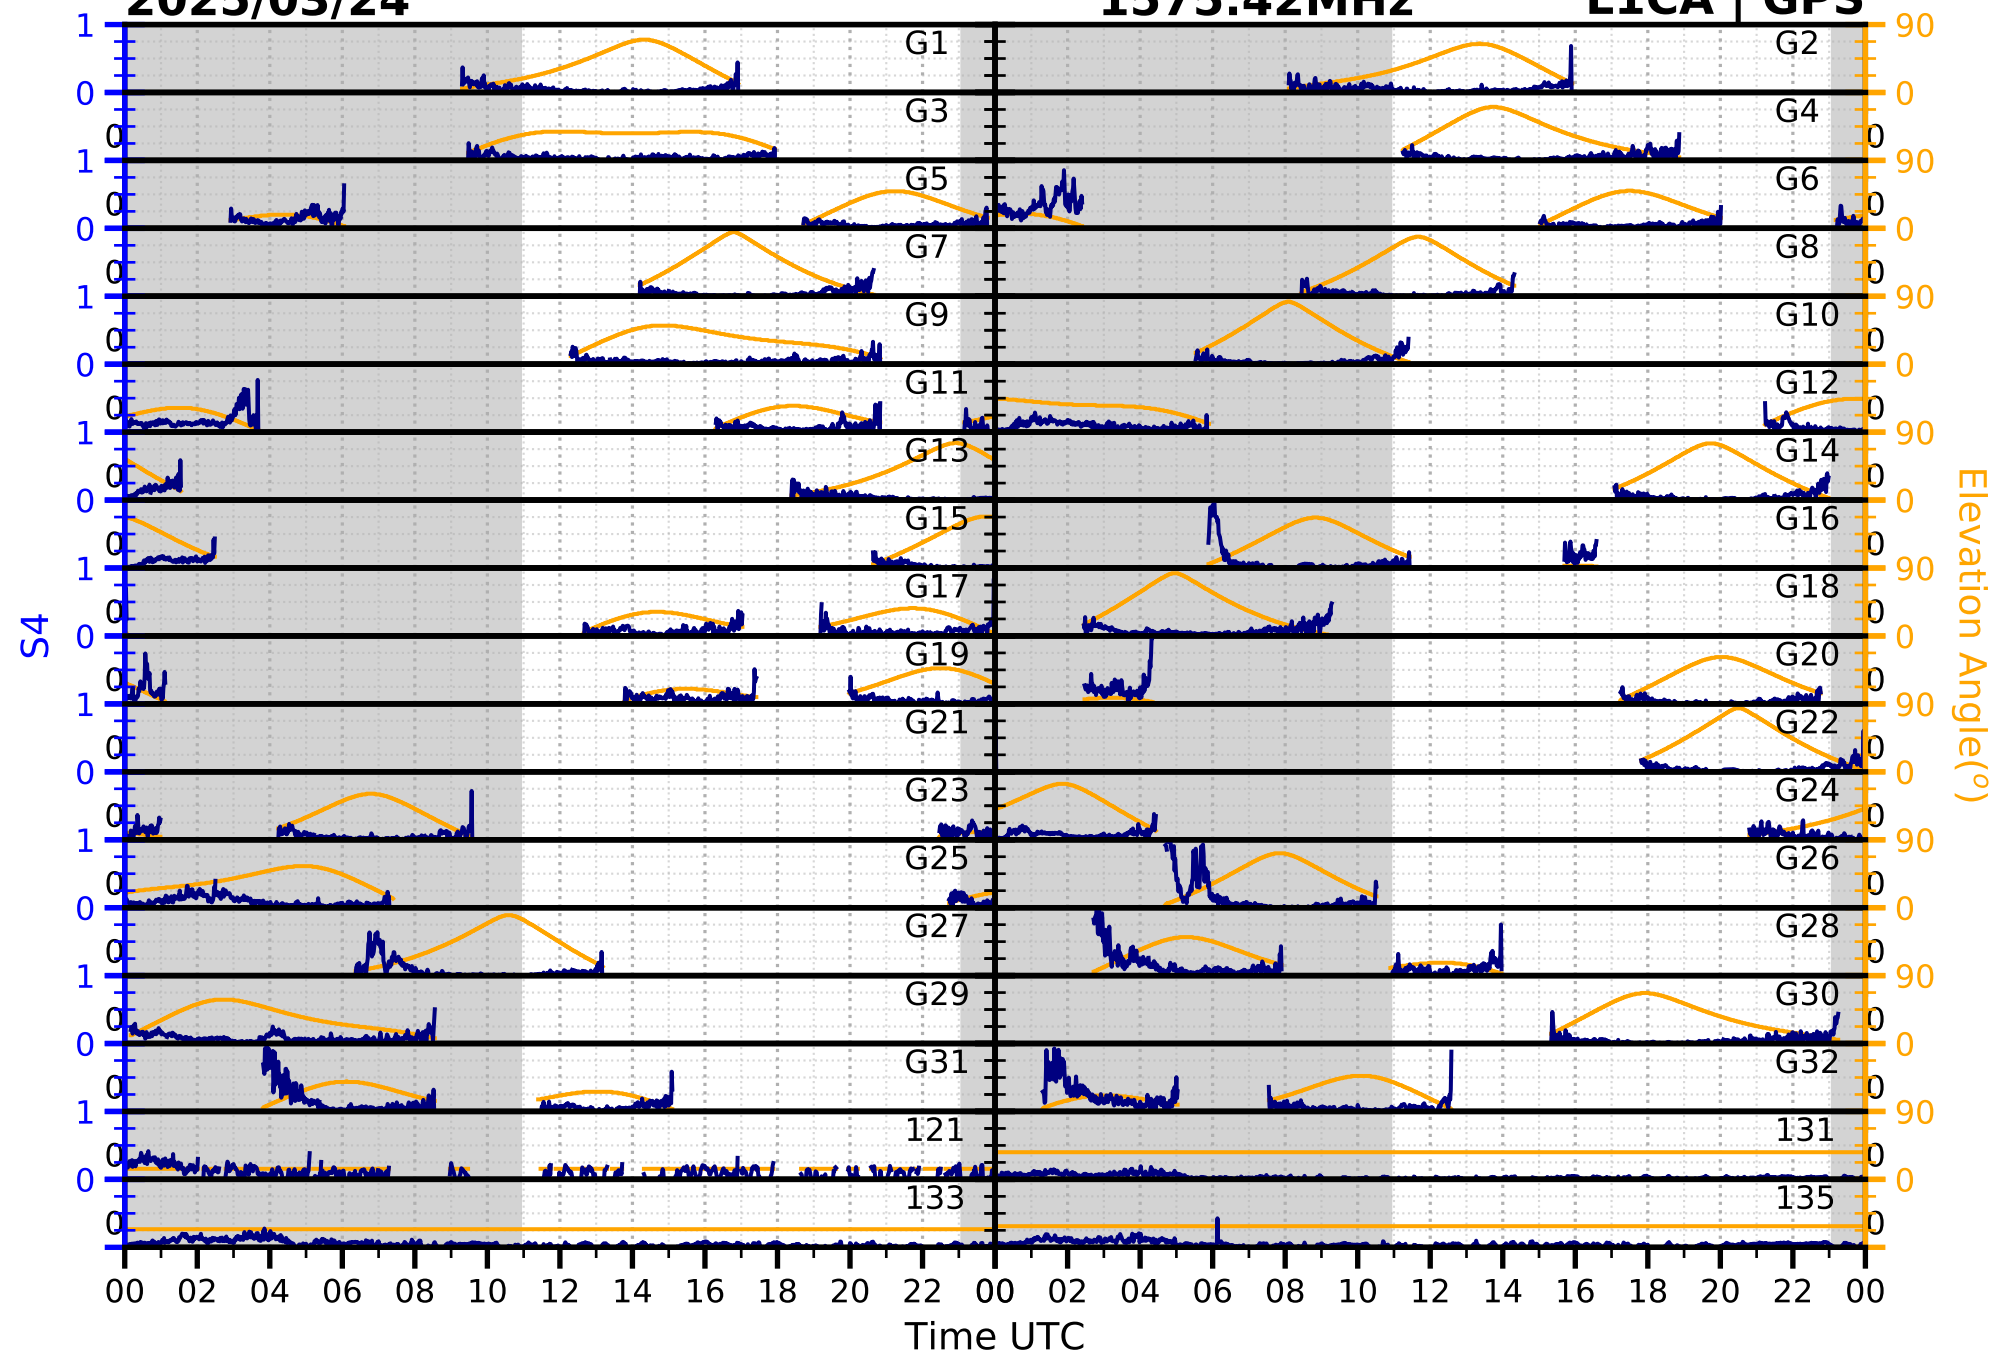

2025/03/24

S4

1575.42MHz

L1CA | GPS

2025/03/24

S4 1575.42MHz L1BC | GALILEO

2025/03/24

S4

1602MHz

L1CA | GLONASS