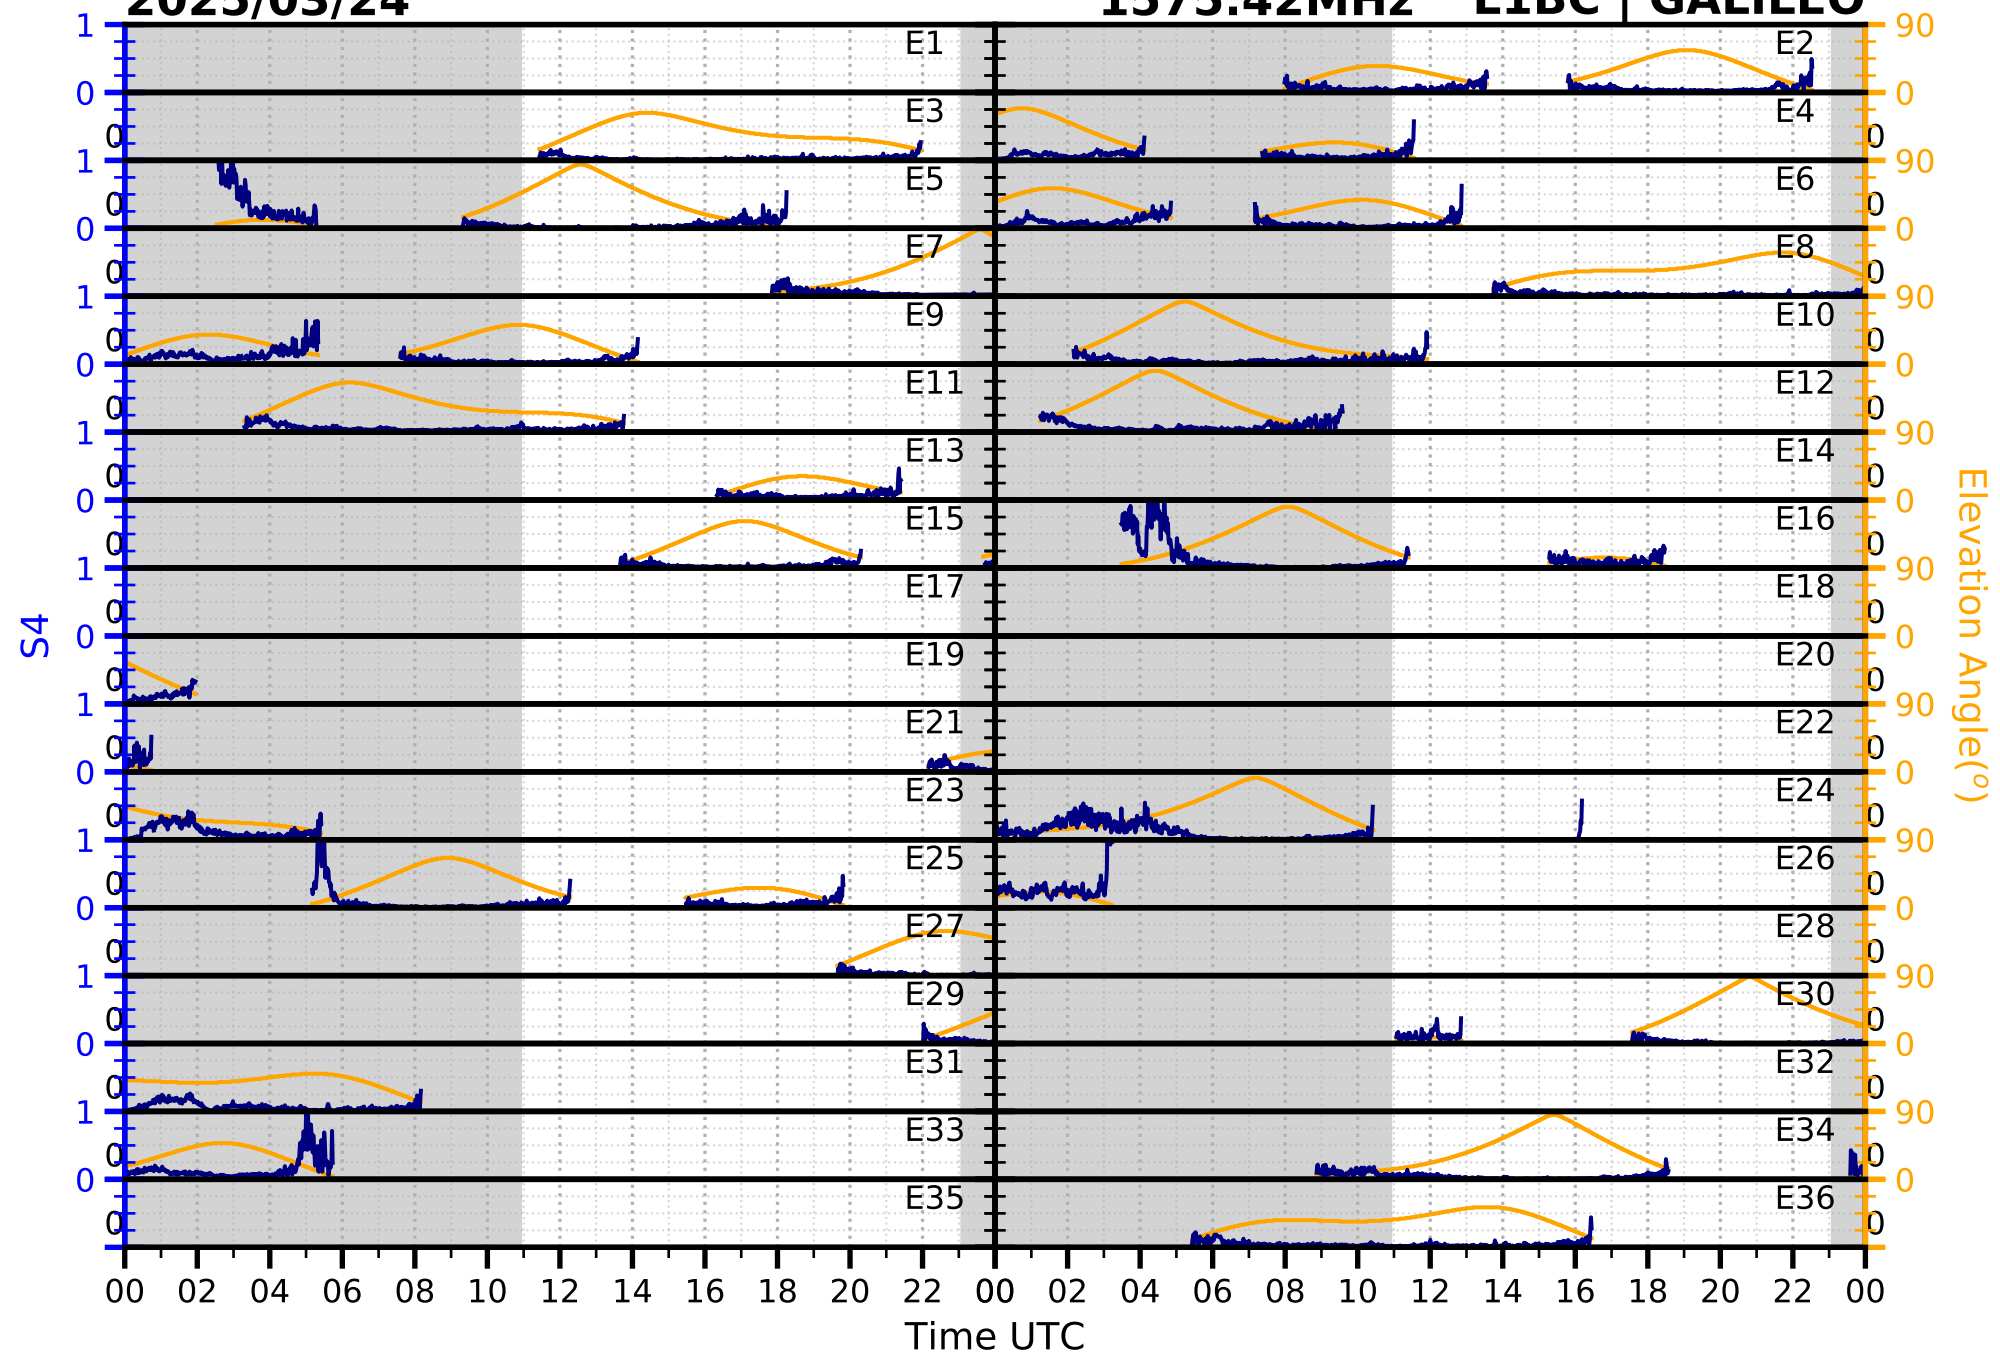

2025/03/24

S4

1575.42MHz

L1CA | GPS

2025/03/24

S4 1575.42MHz L1BC | GALILEO

2025/03/24

S4

1602MHz

L1CA | GLONASS