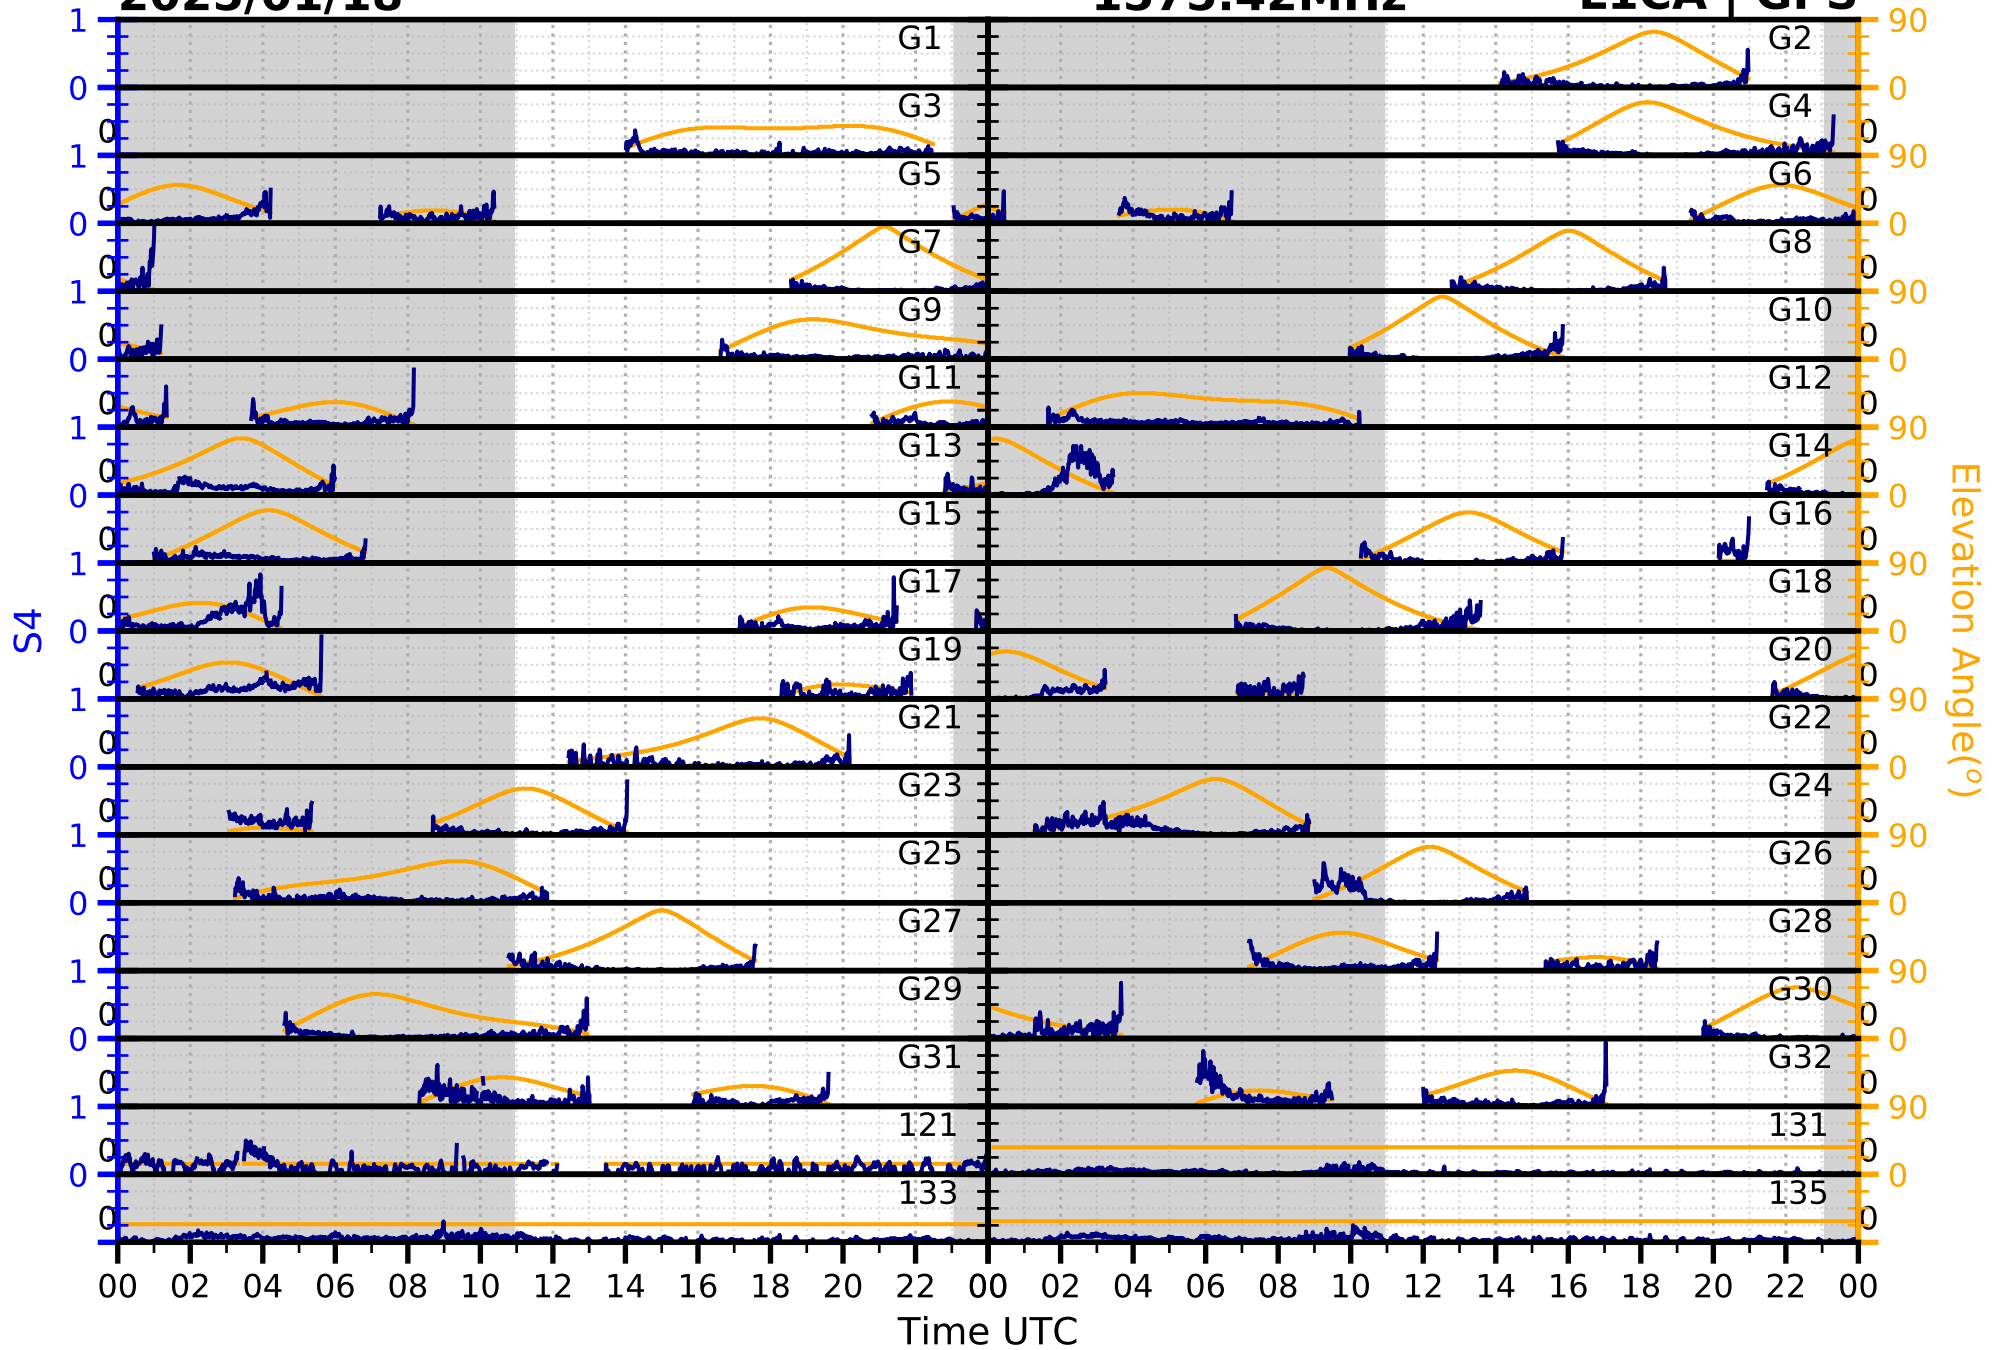

2025/01/18

S4

1575.42MHz

L1CA | GPS

2025/01/18

S4

1575.42MHz

L1BC | GALILEO

2025/01/18

S4

1602MHz

L1CA | GLONASS