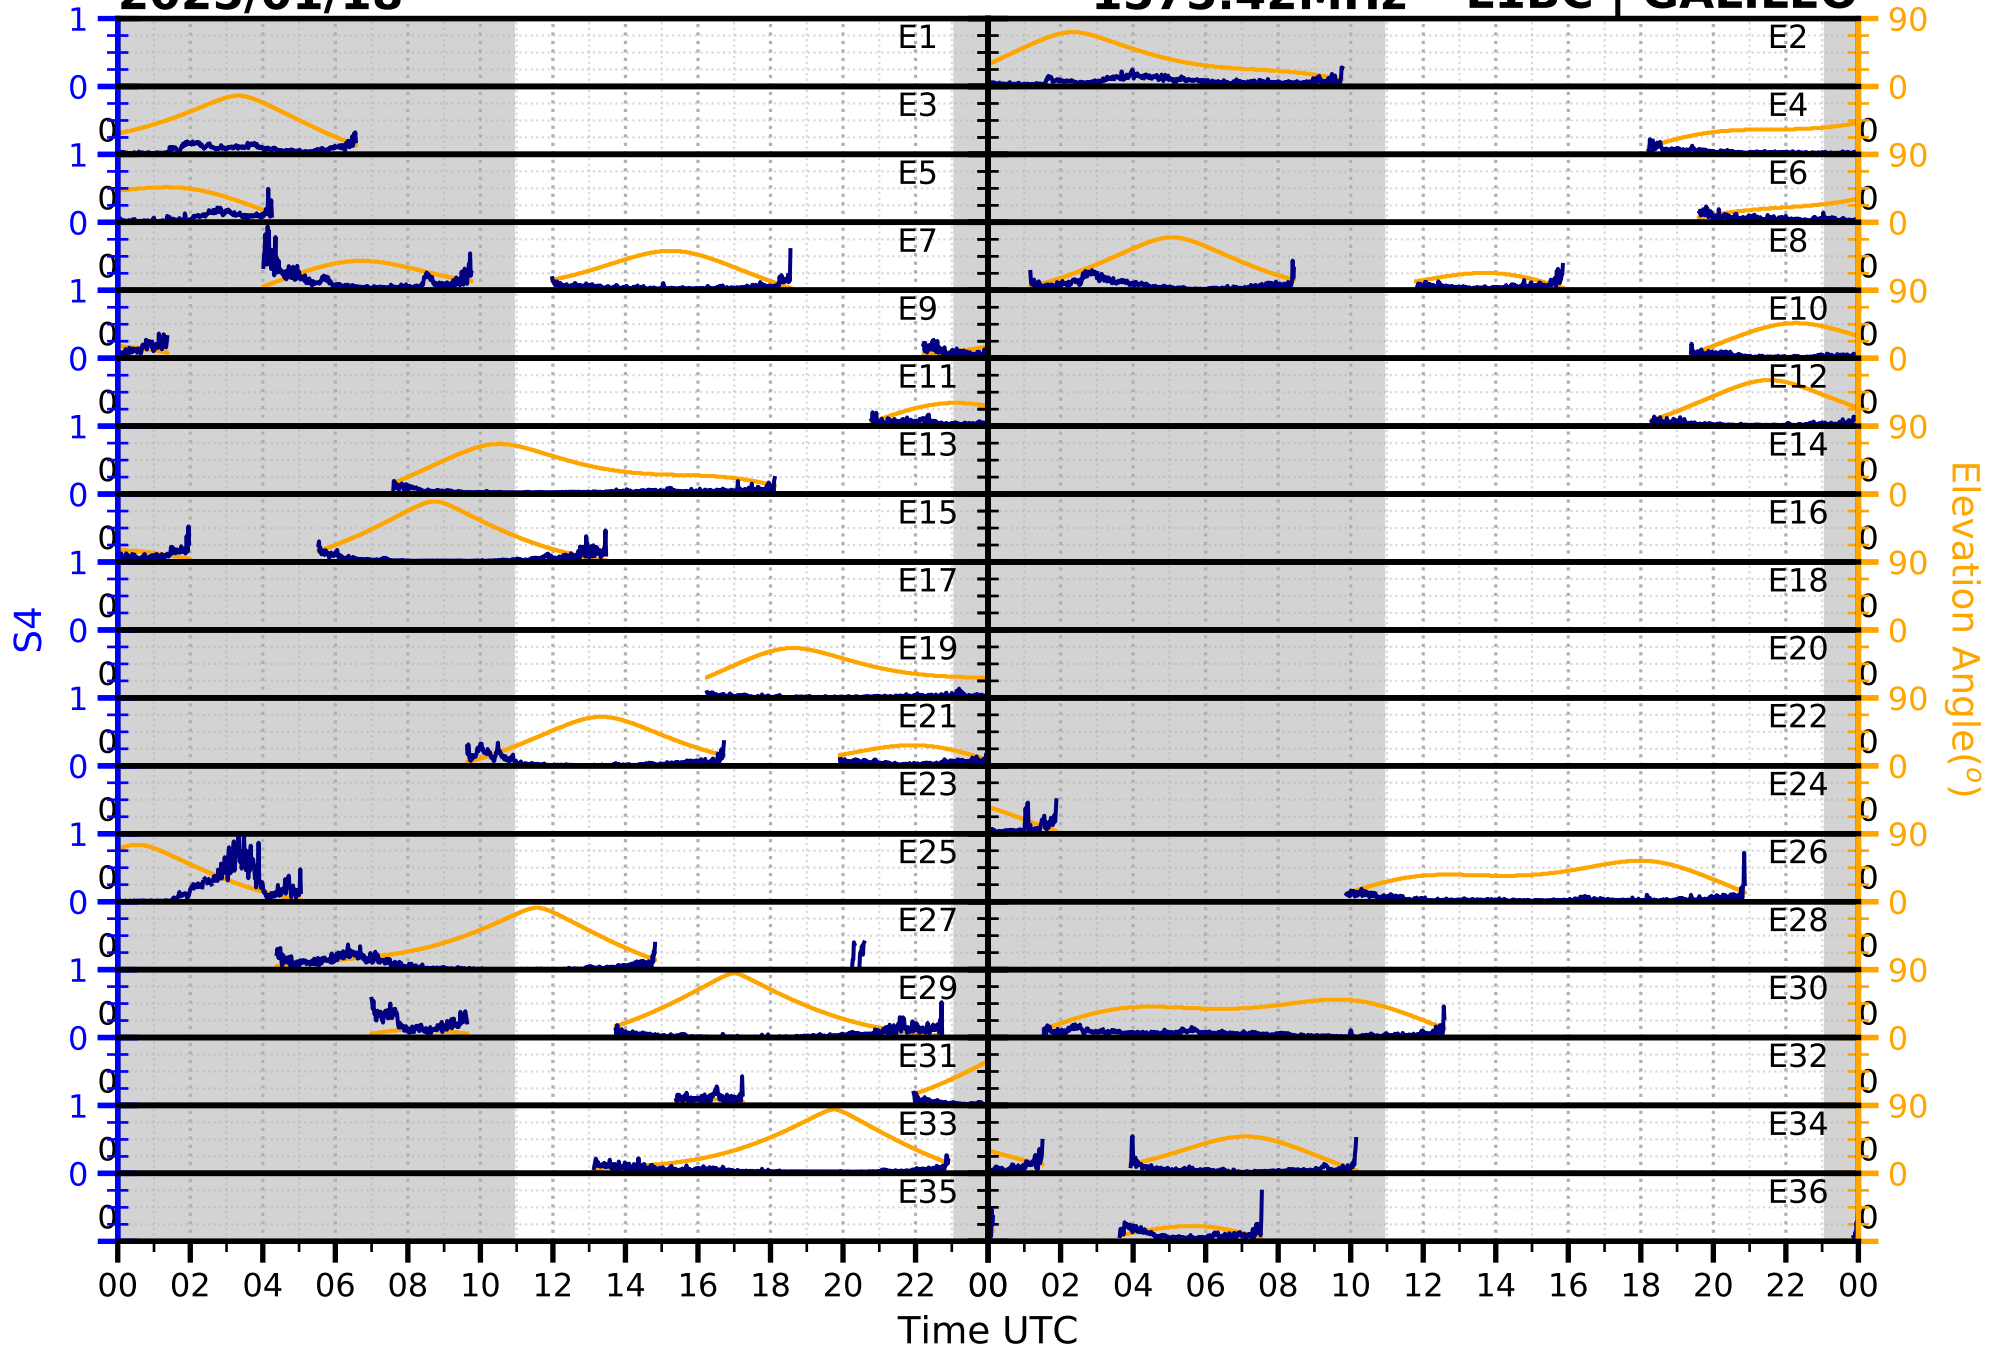

2025/01/18

S4

1575.42MHz

L1CA | GPS

2025/01/18

S4

1575.42MHz

L1BC | GALILEO

2025/01/18

S4

1602MHz

L1CA | GLONASS