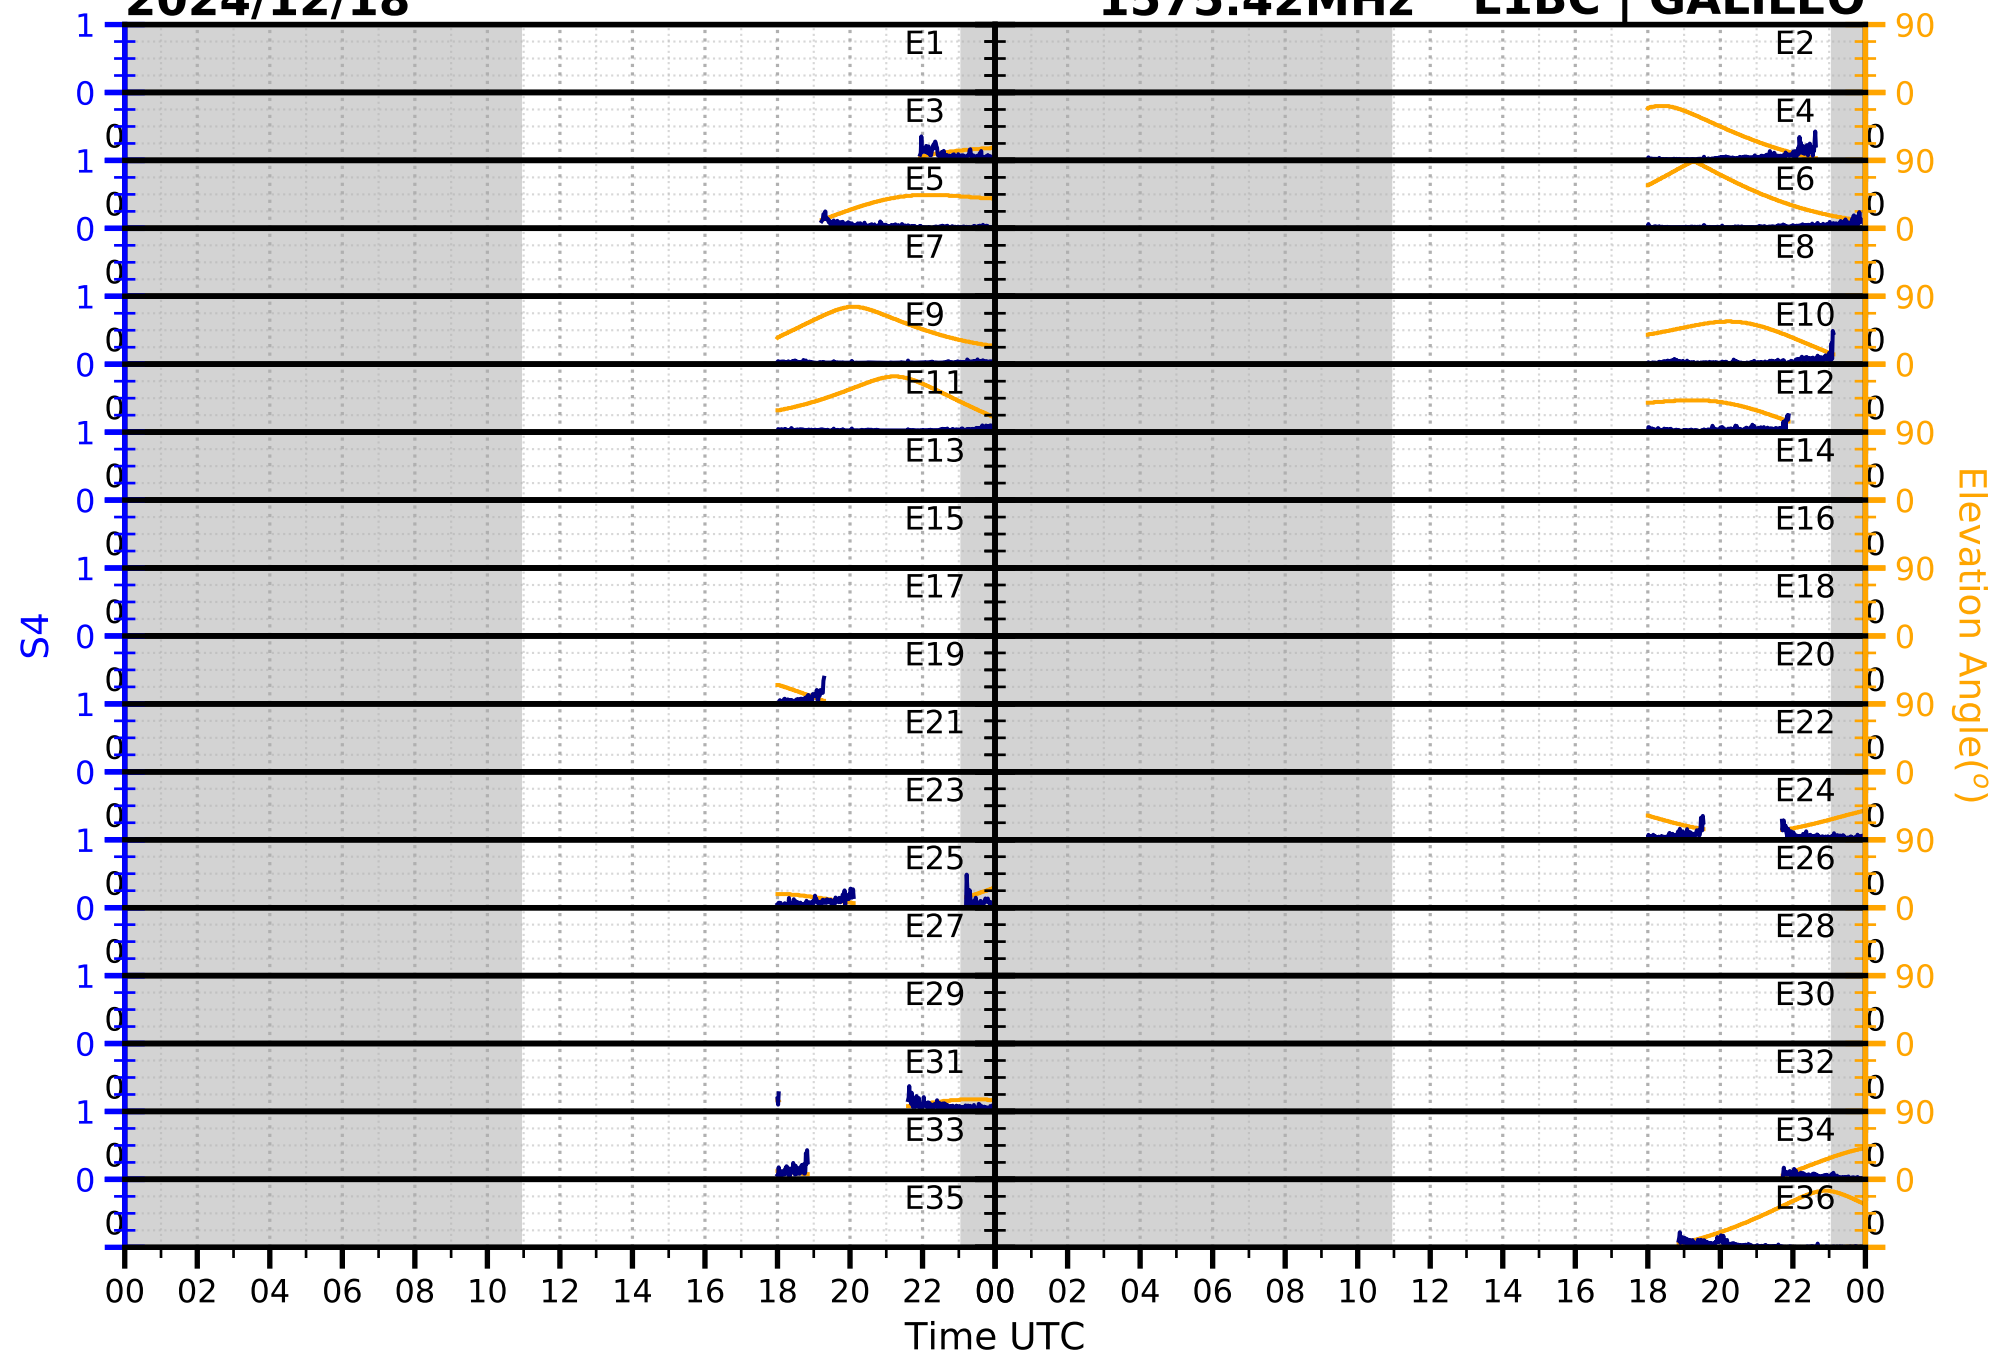

2024/12/18

S4

1575.42MHz

L1CA | GPS

2024/12/18

S4

1575.42MHz

L1BC | GALILEO

2024/12/18

S4

1602MHz

L1CA | GLONASS