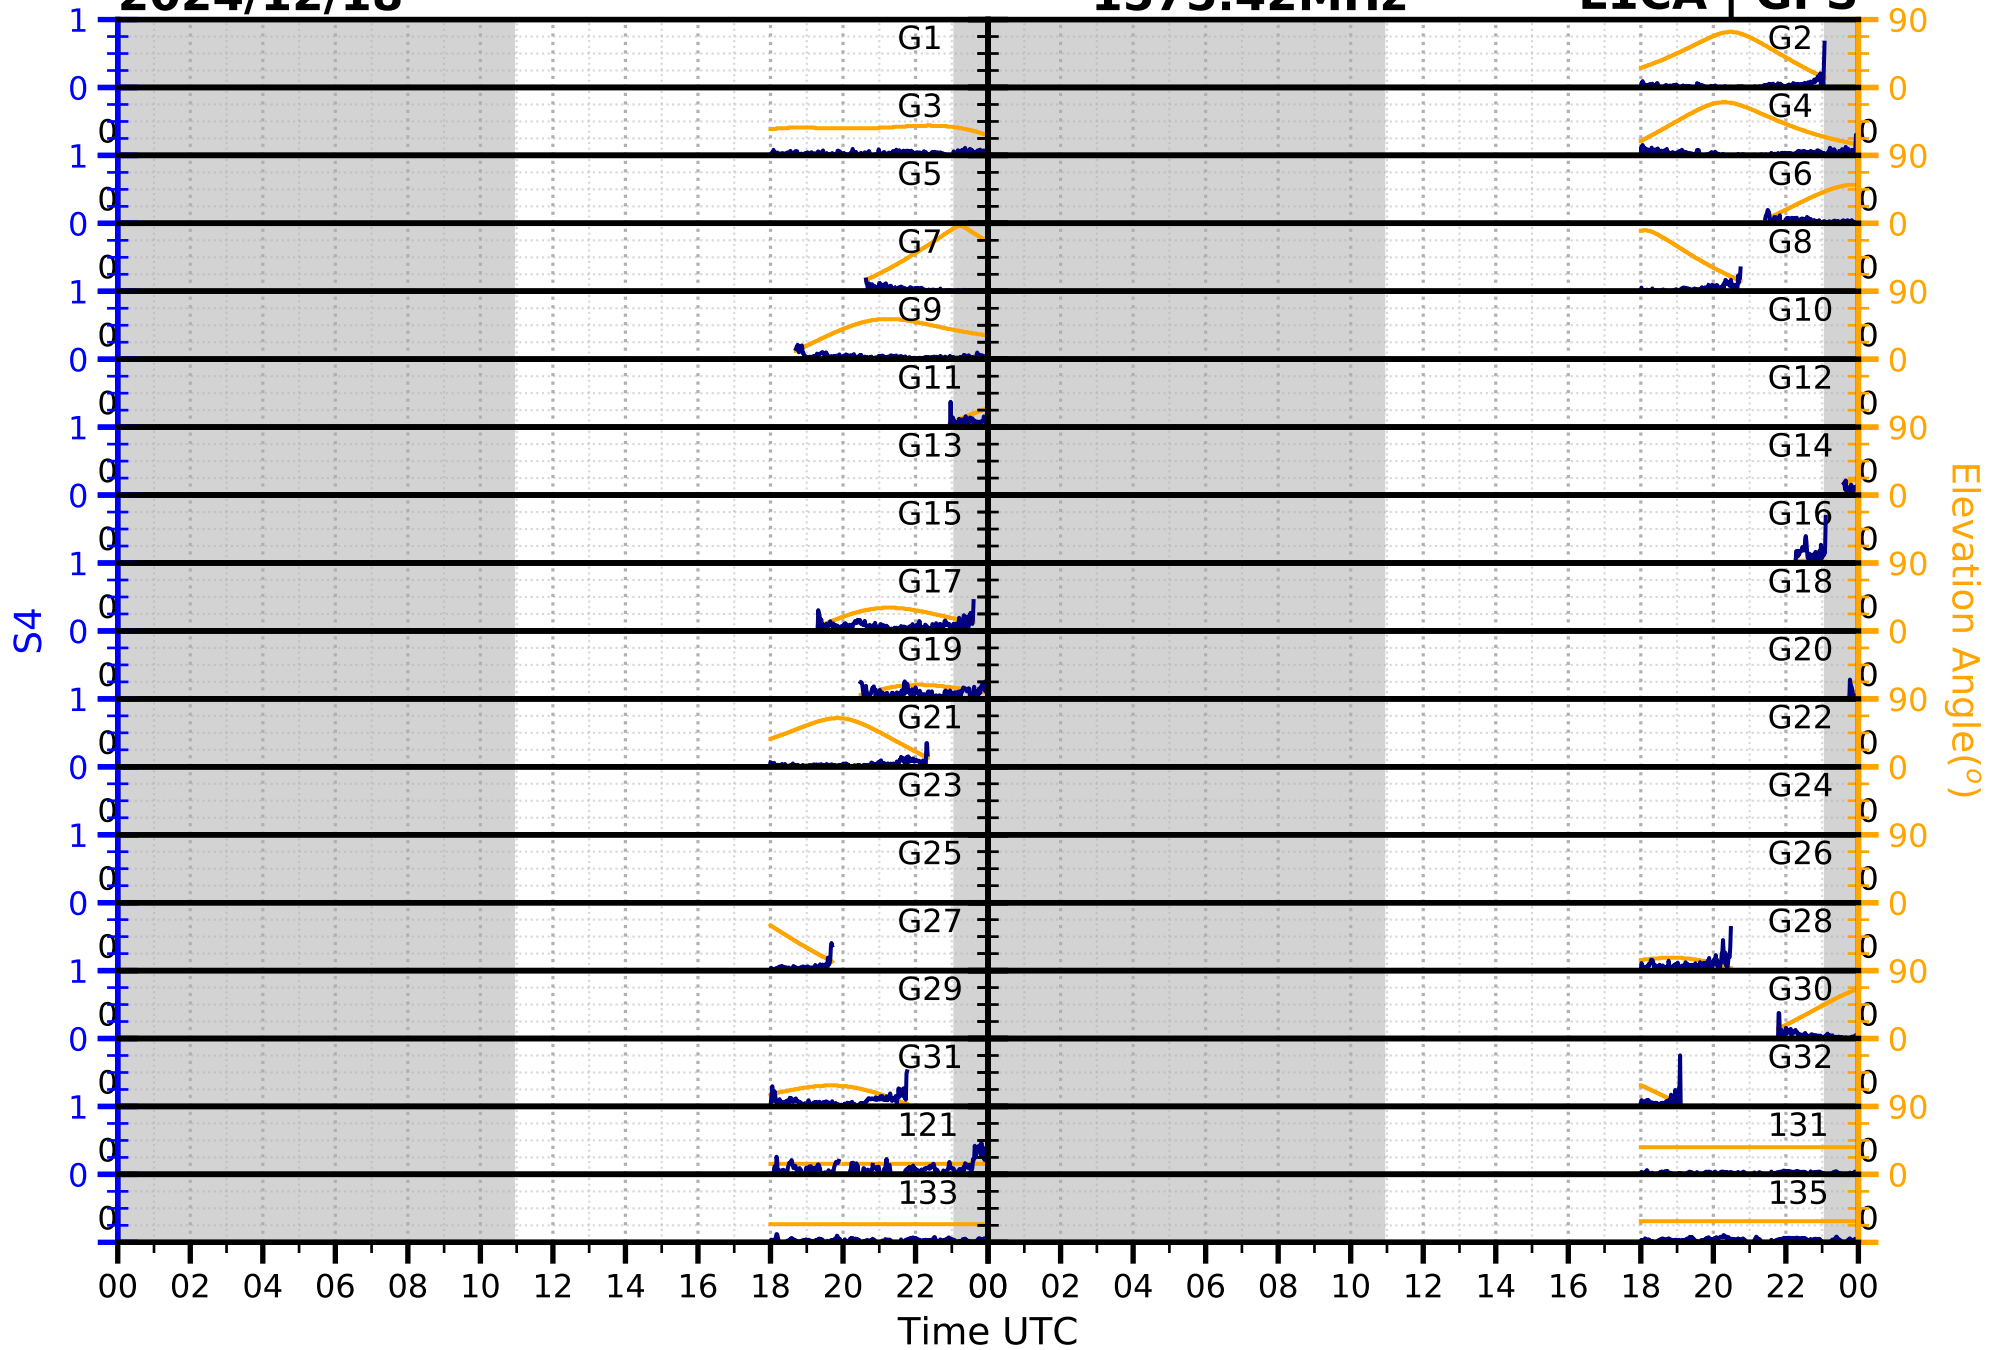

2024/12/18

S4

1575.42MHz

L1CA | GPS

2024/12/18

S4

1575.42MHz

L1BC | GALILEO

2024/12/18

S4

1602MHz

L1CA | GLONASS