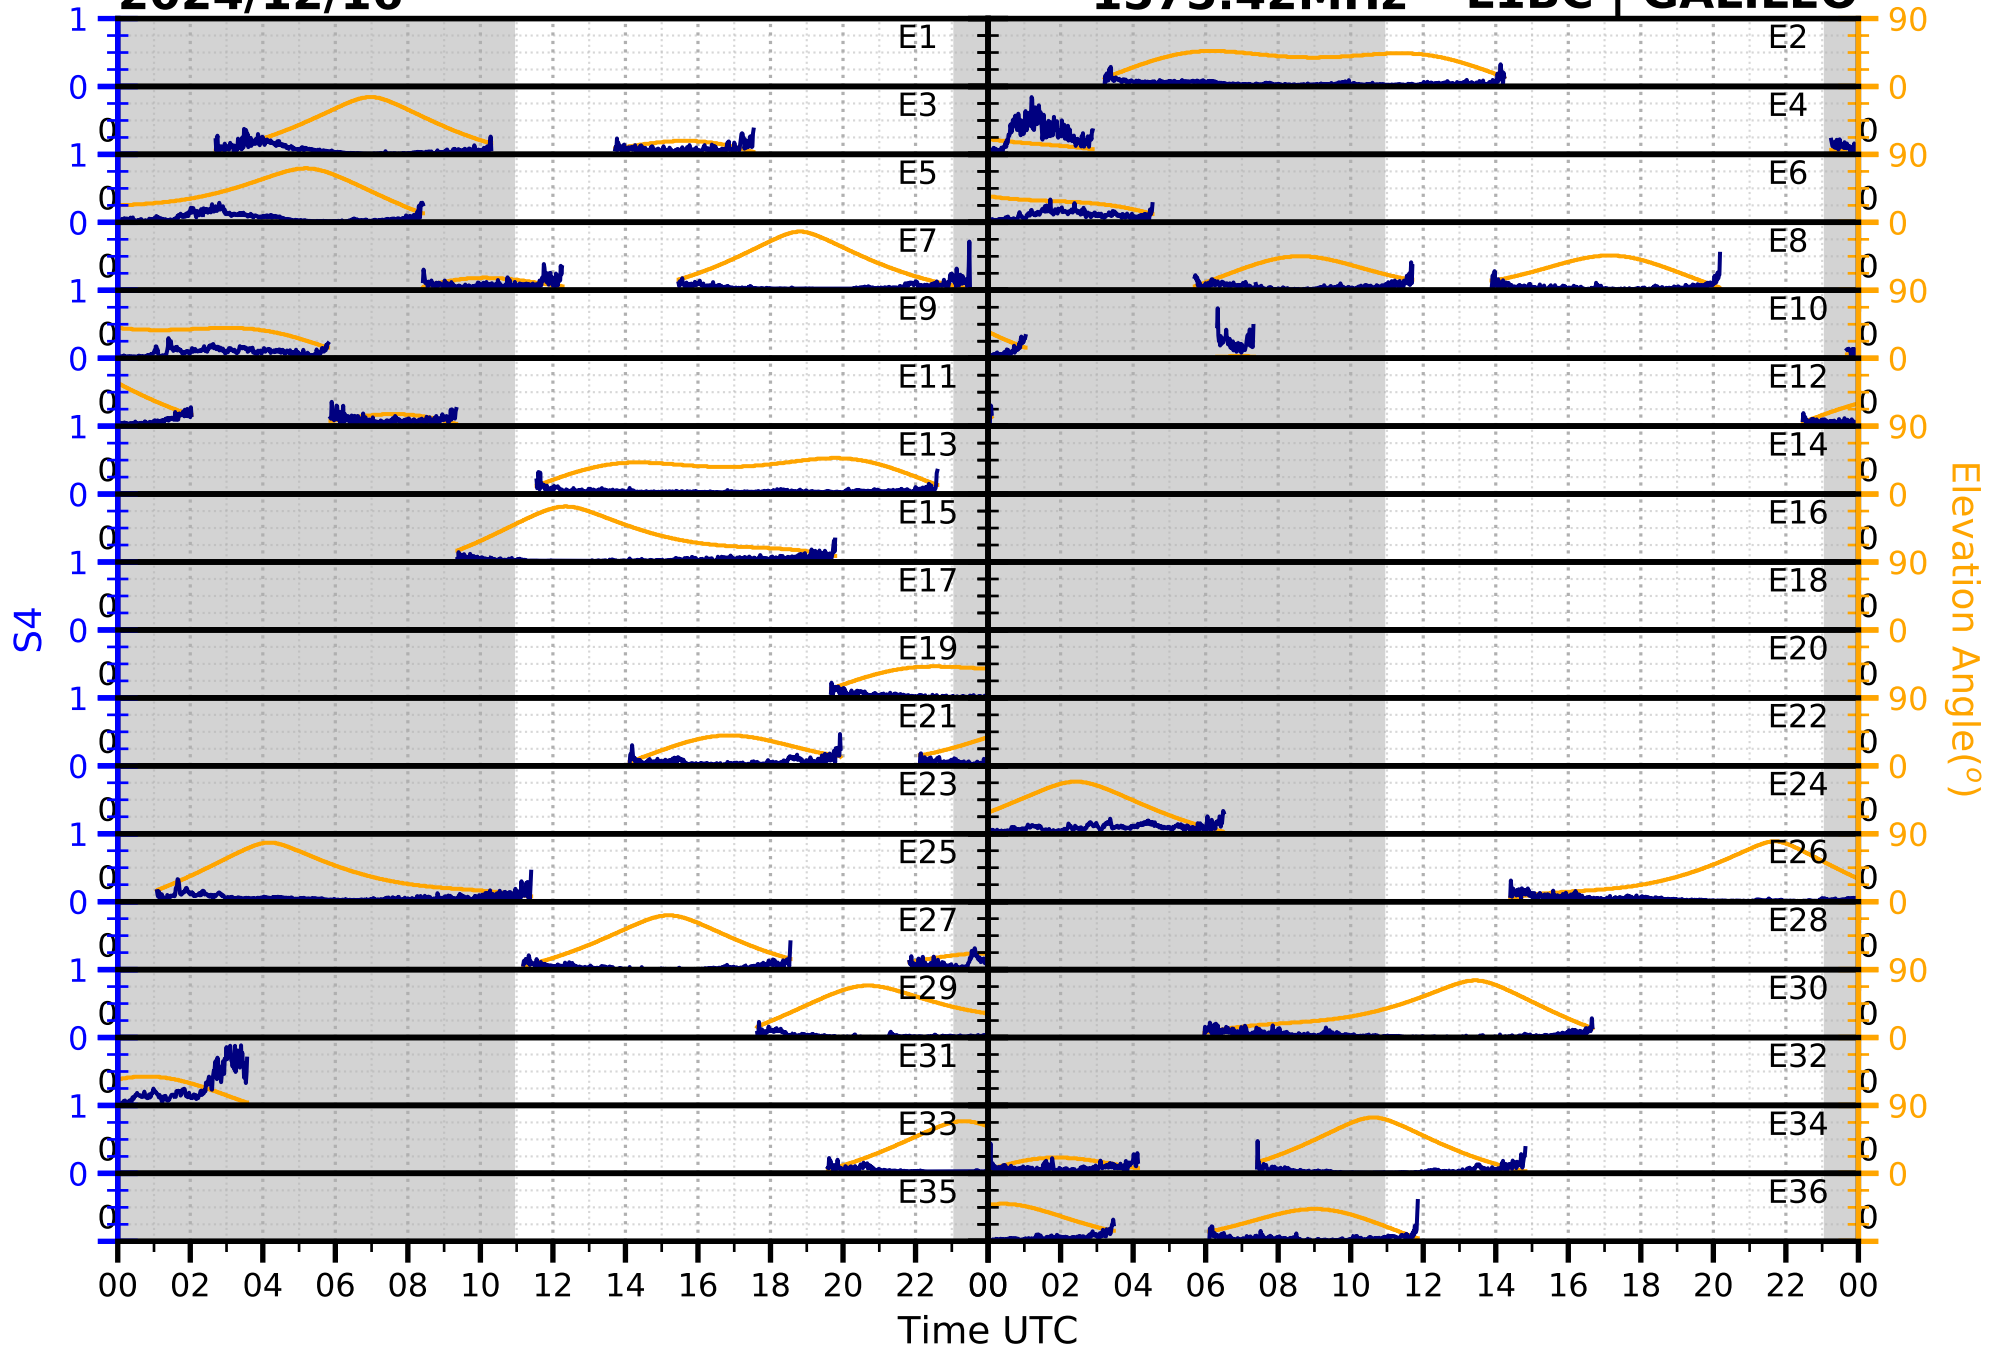

2024/12/16

S4

1575.42MHz

L1CA | GPS

2024/12/16

S4

1575.42MHz

L1BC | GALILEO

2024/12/16

S4

1602MHz

L1CA | GLONASS