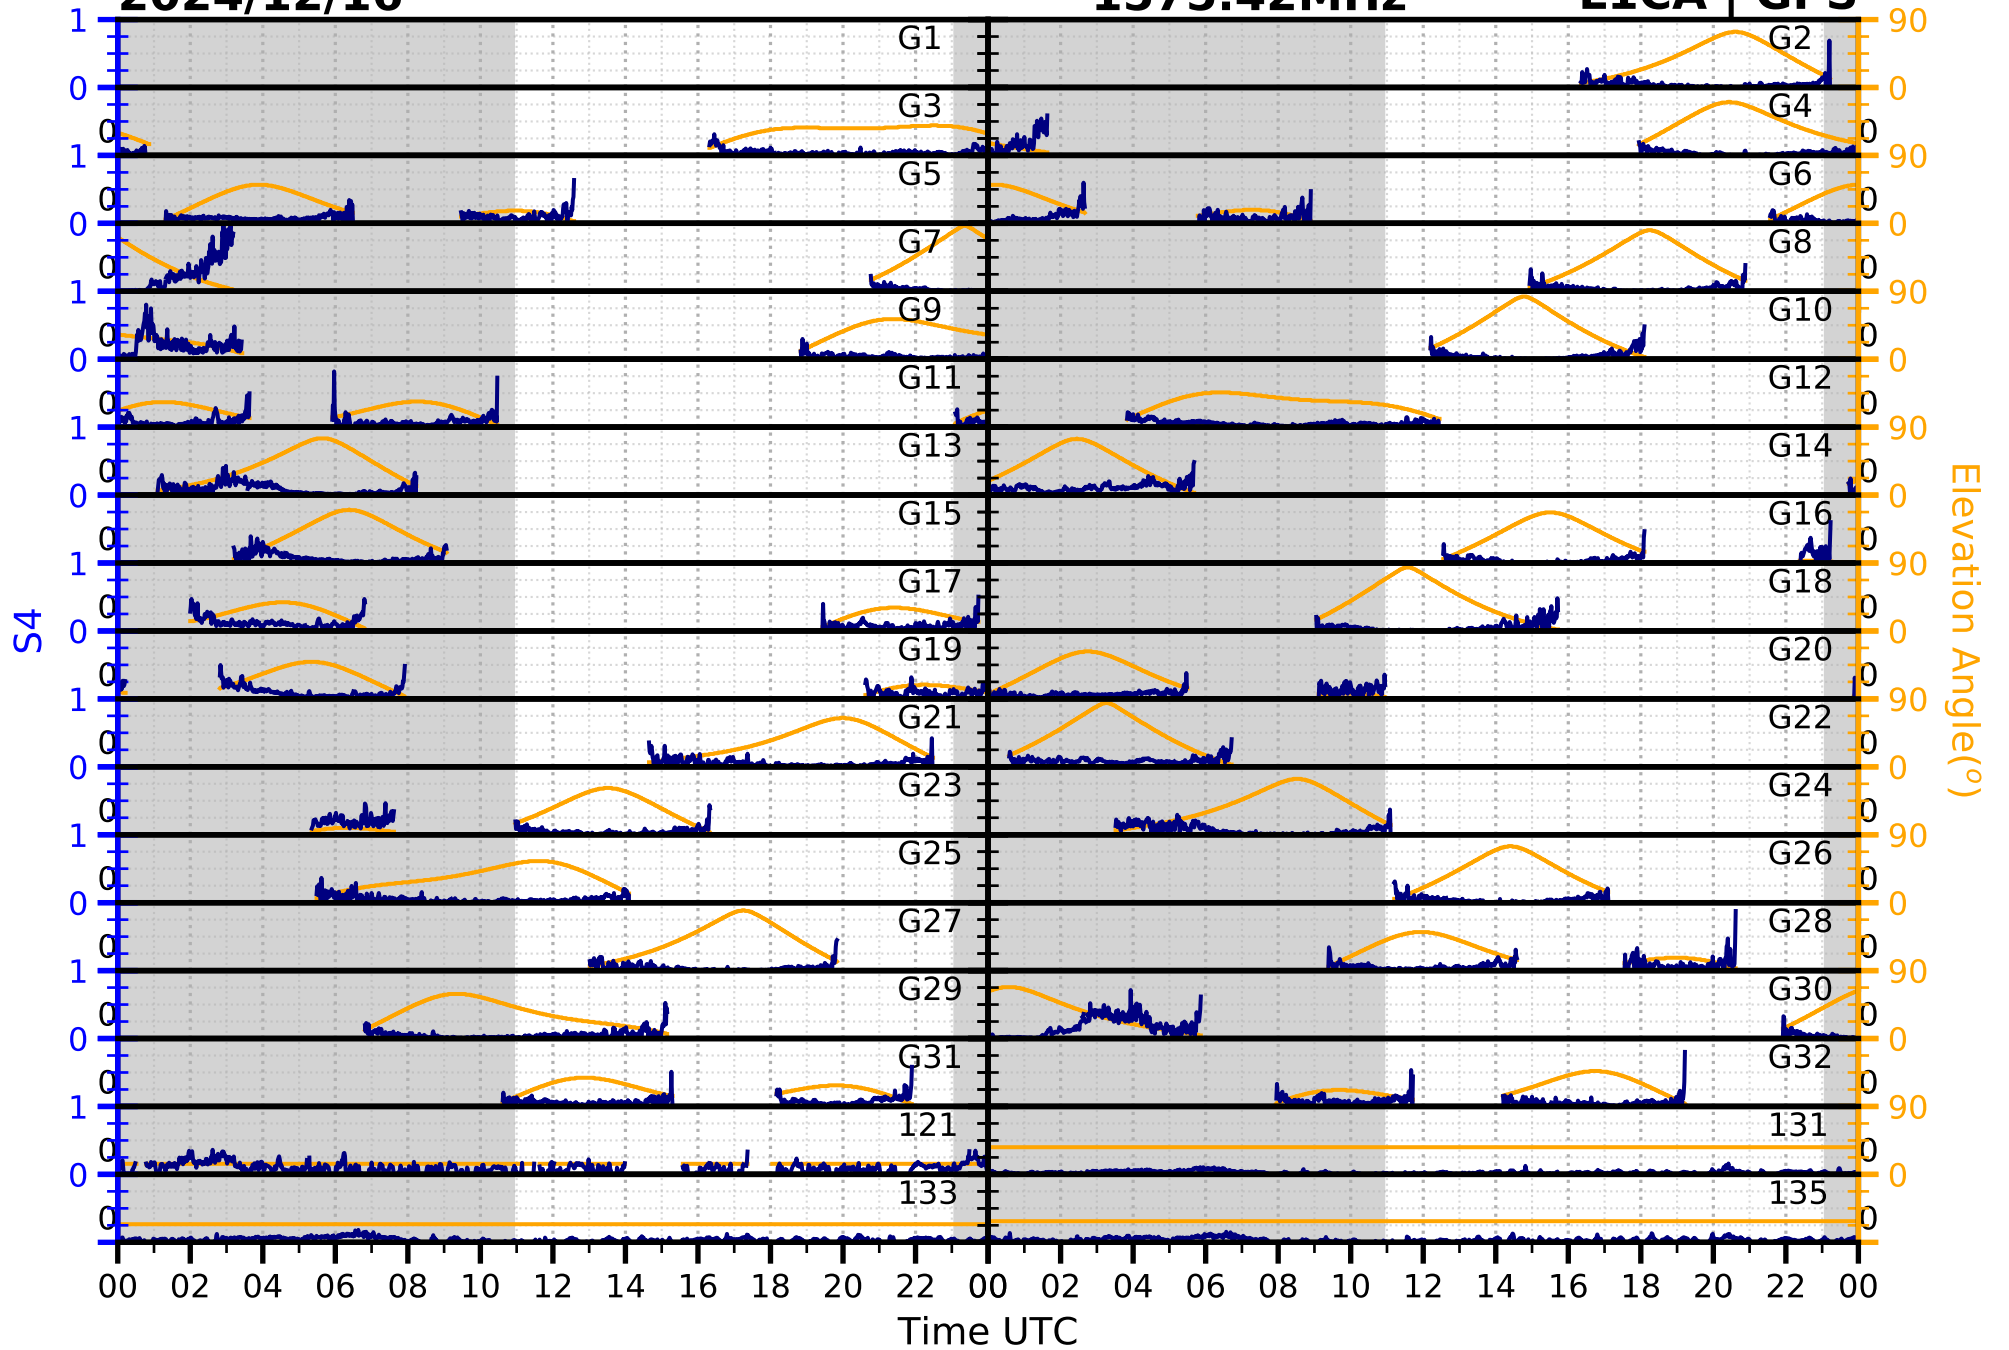

2024/12/16

S4

1575.42MHz

L1CA | GPS

2024/12/16

S4

1575.42MHz

L1BC | GALILEO

2024/12/16

S4

1602MHz

L1CA | GLONASS