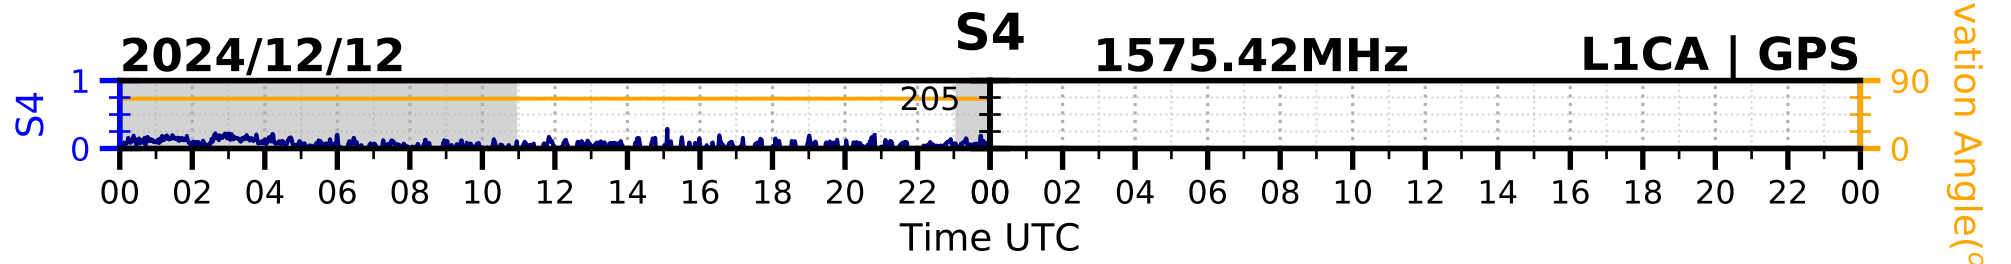

2024/12/12

S4

1575.42MHz

L1CA | GPS

2024/12/12

S4 1575.42MHz L1BC | GALILEO

2024/12/12

S4

1602MHz

L1CA | GLONASS