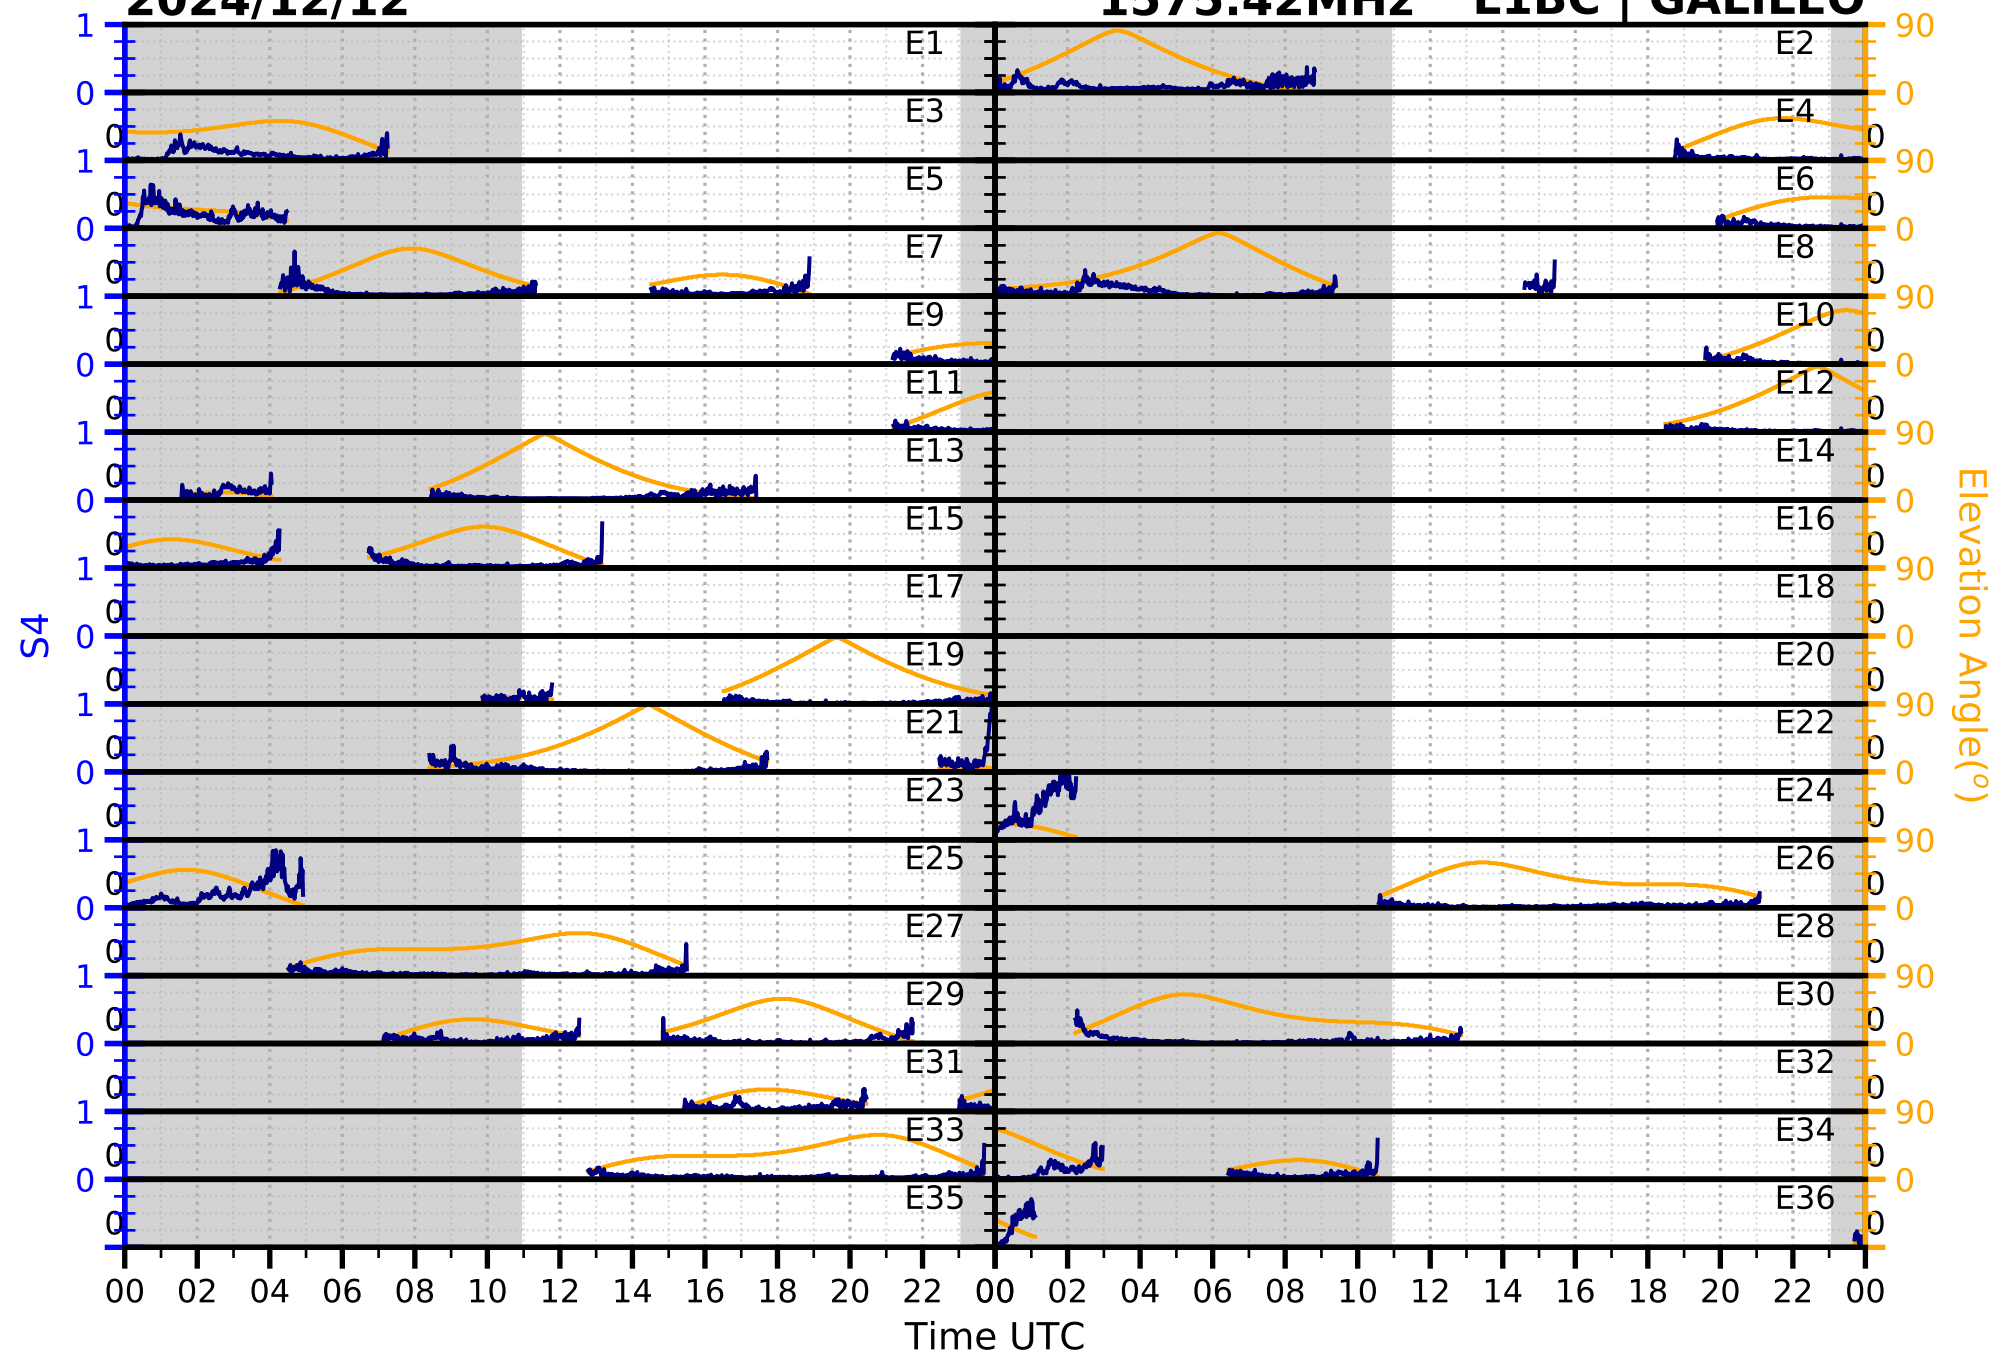

2024/12/12

S4

1575.42MHz

L1CA | GPS

2024/12/12

S4 1575.42MHz L1BC | GALILEO

2024/12/12

S4

1602MHz

L1CA | GLONASS