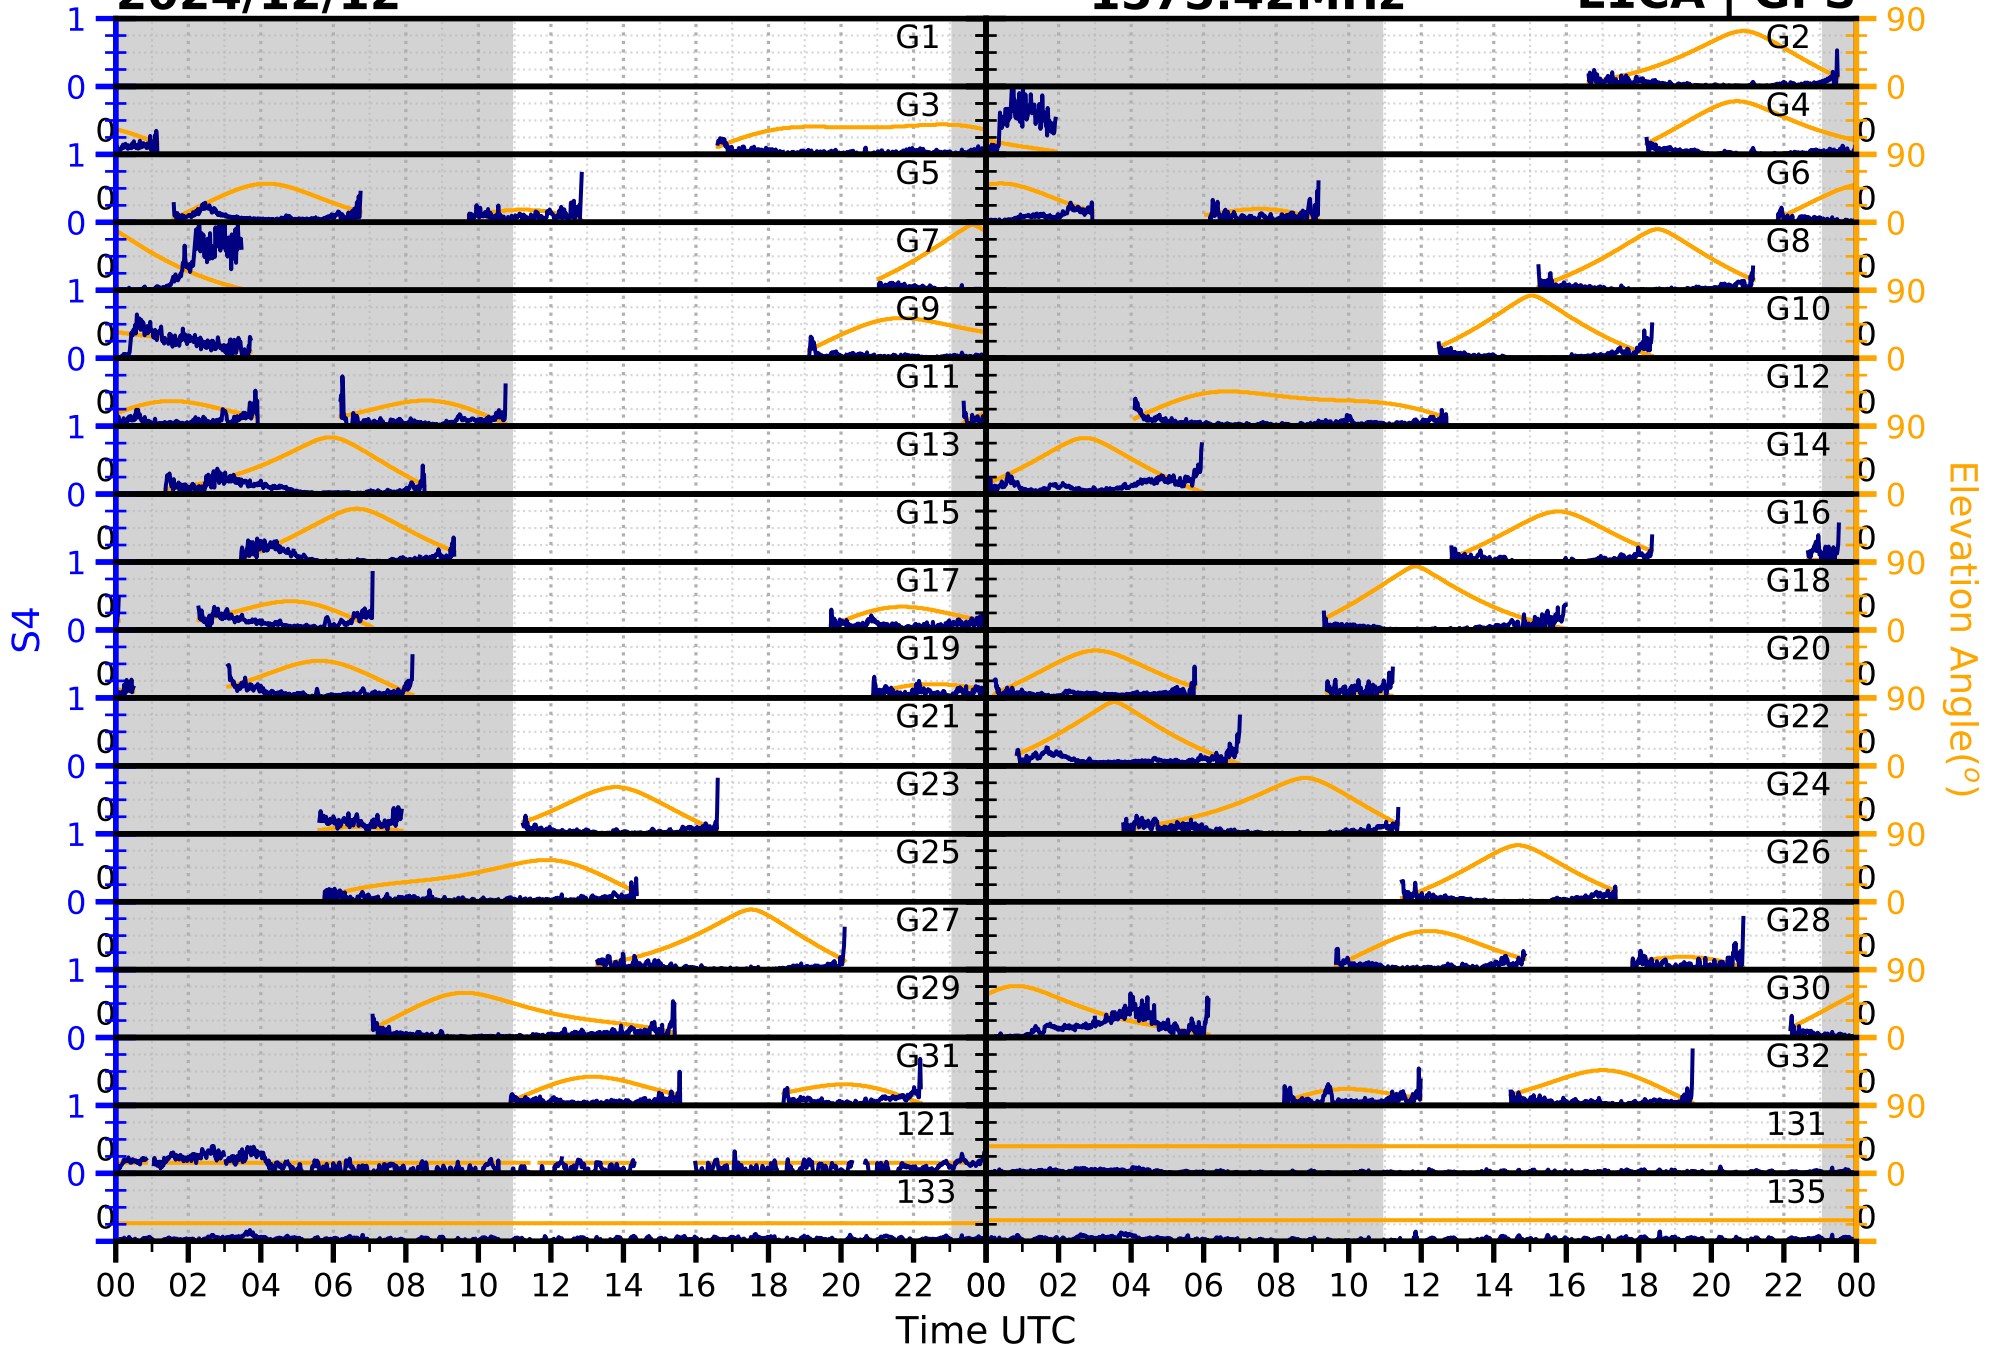

2024/12/12

S4

1575.42MHz

L1CA | GPS

2024/12/12

S4 1575.42MHz L1BC | GALILEO

2024/12/12

S4

1602MHz

L1CA | GLONASS