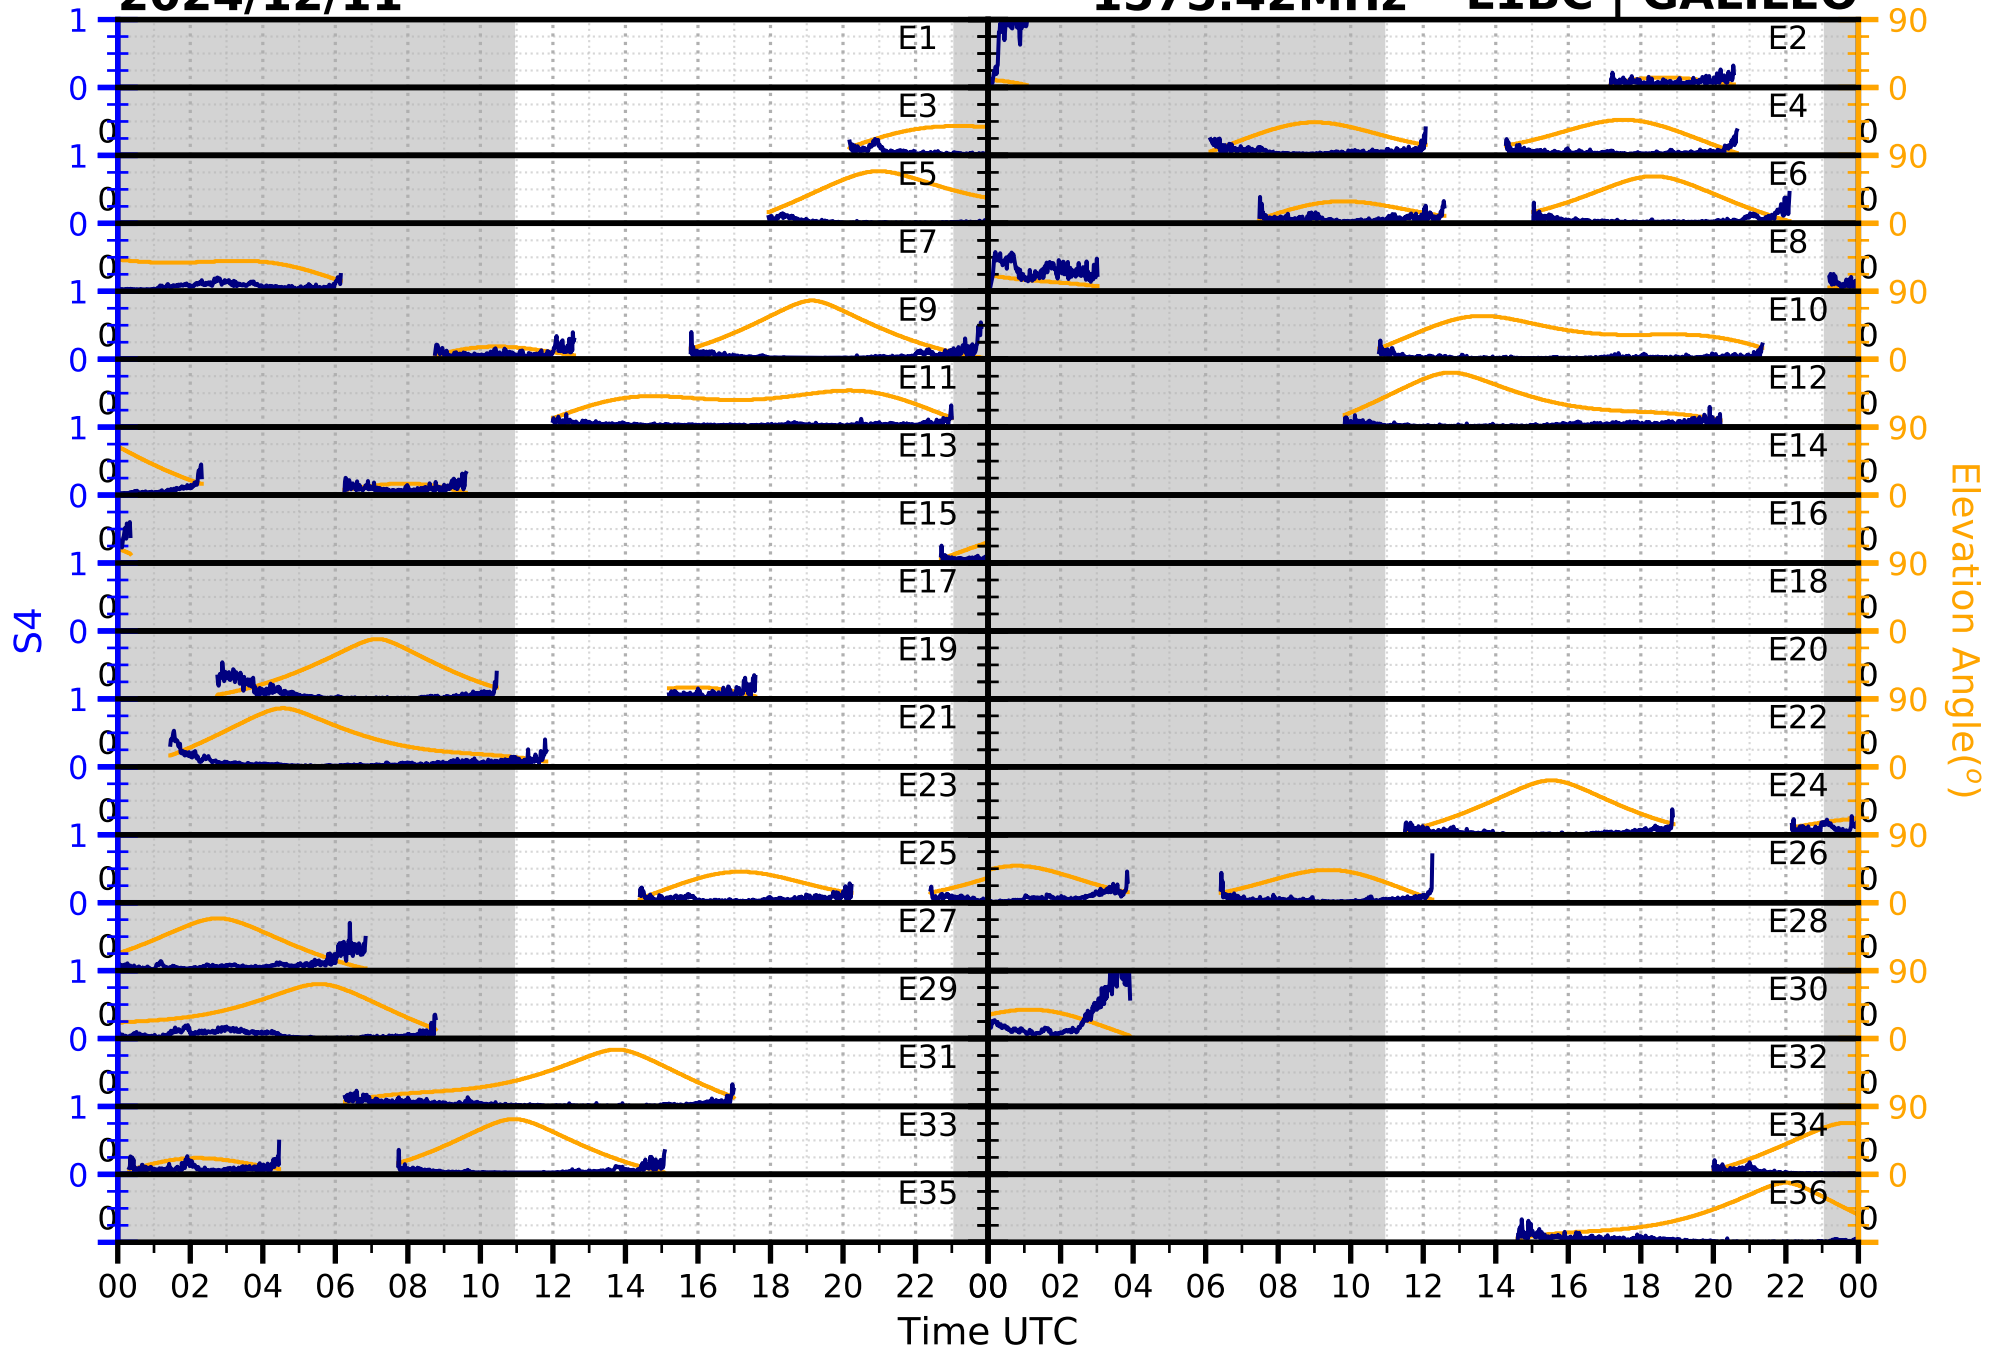

2024/12/11

S4

1575.42MHz

L1CA | GPS

2024/12/11

S4

1575.42MHz

L1BC | GALILEO

2024/12/11

S4

1602MHz

L1CA | GLONASS