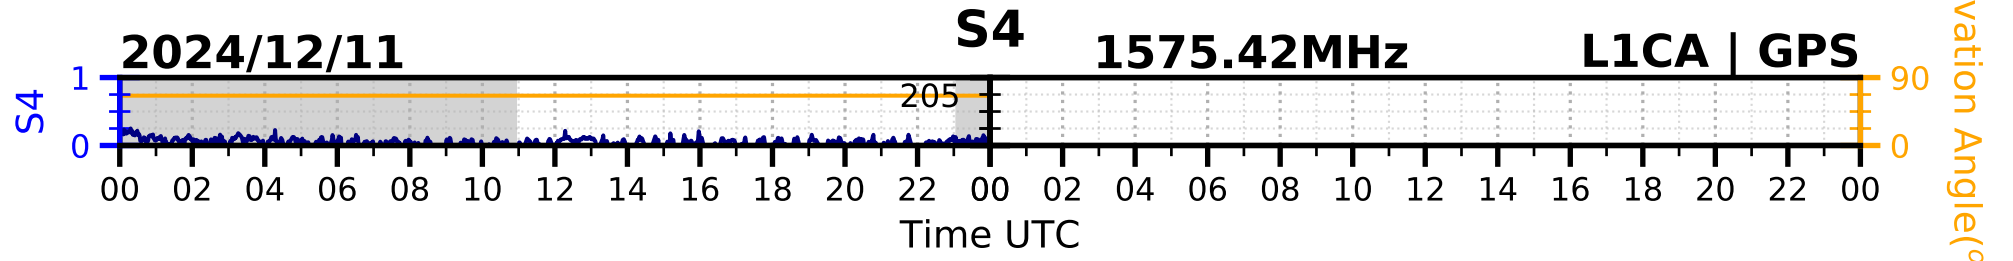

2024/12/11

S4

1575.42MHz

L1CA | GPS

2024/12/11

S4

1575.42MHz

L1BC | GALILEO

2024/12/11

S4

1602MHz

L1CA | GLONASS