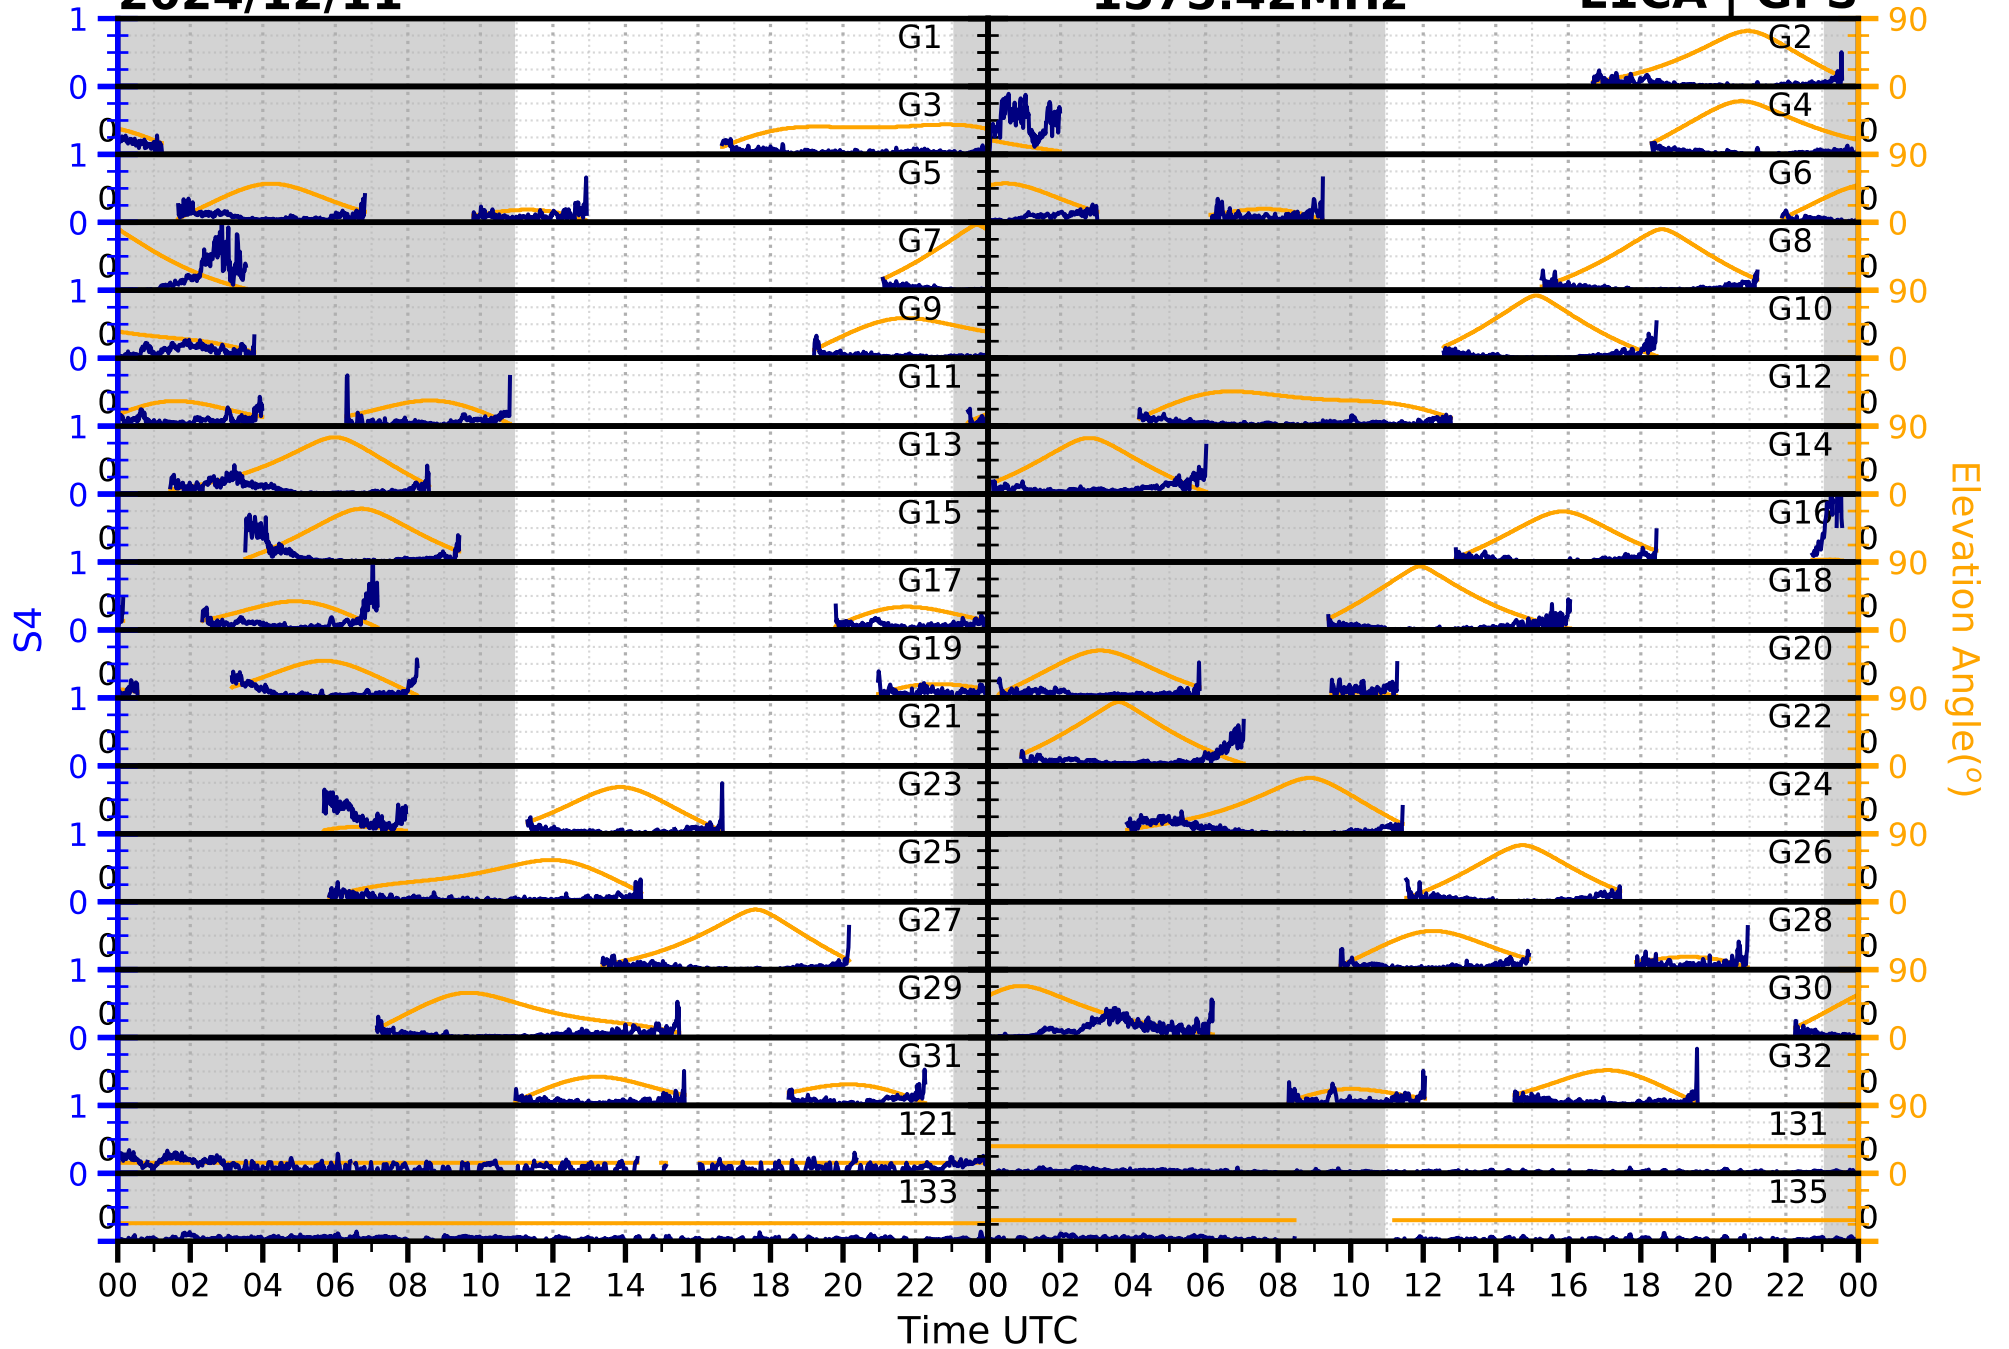

2024/12/11

S4

1575.42MHz

L1CA | GPS

2024/12/11

S4

1575.42MHz

L1BC | GALILEO

2024/12/11

S4

1602MHz

L1CA | GLONASS