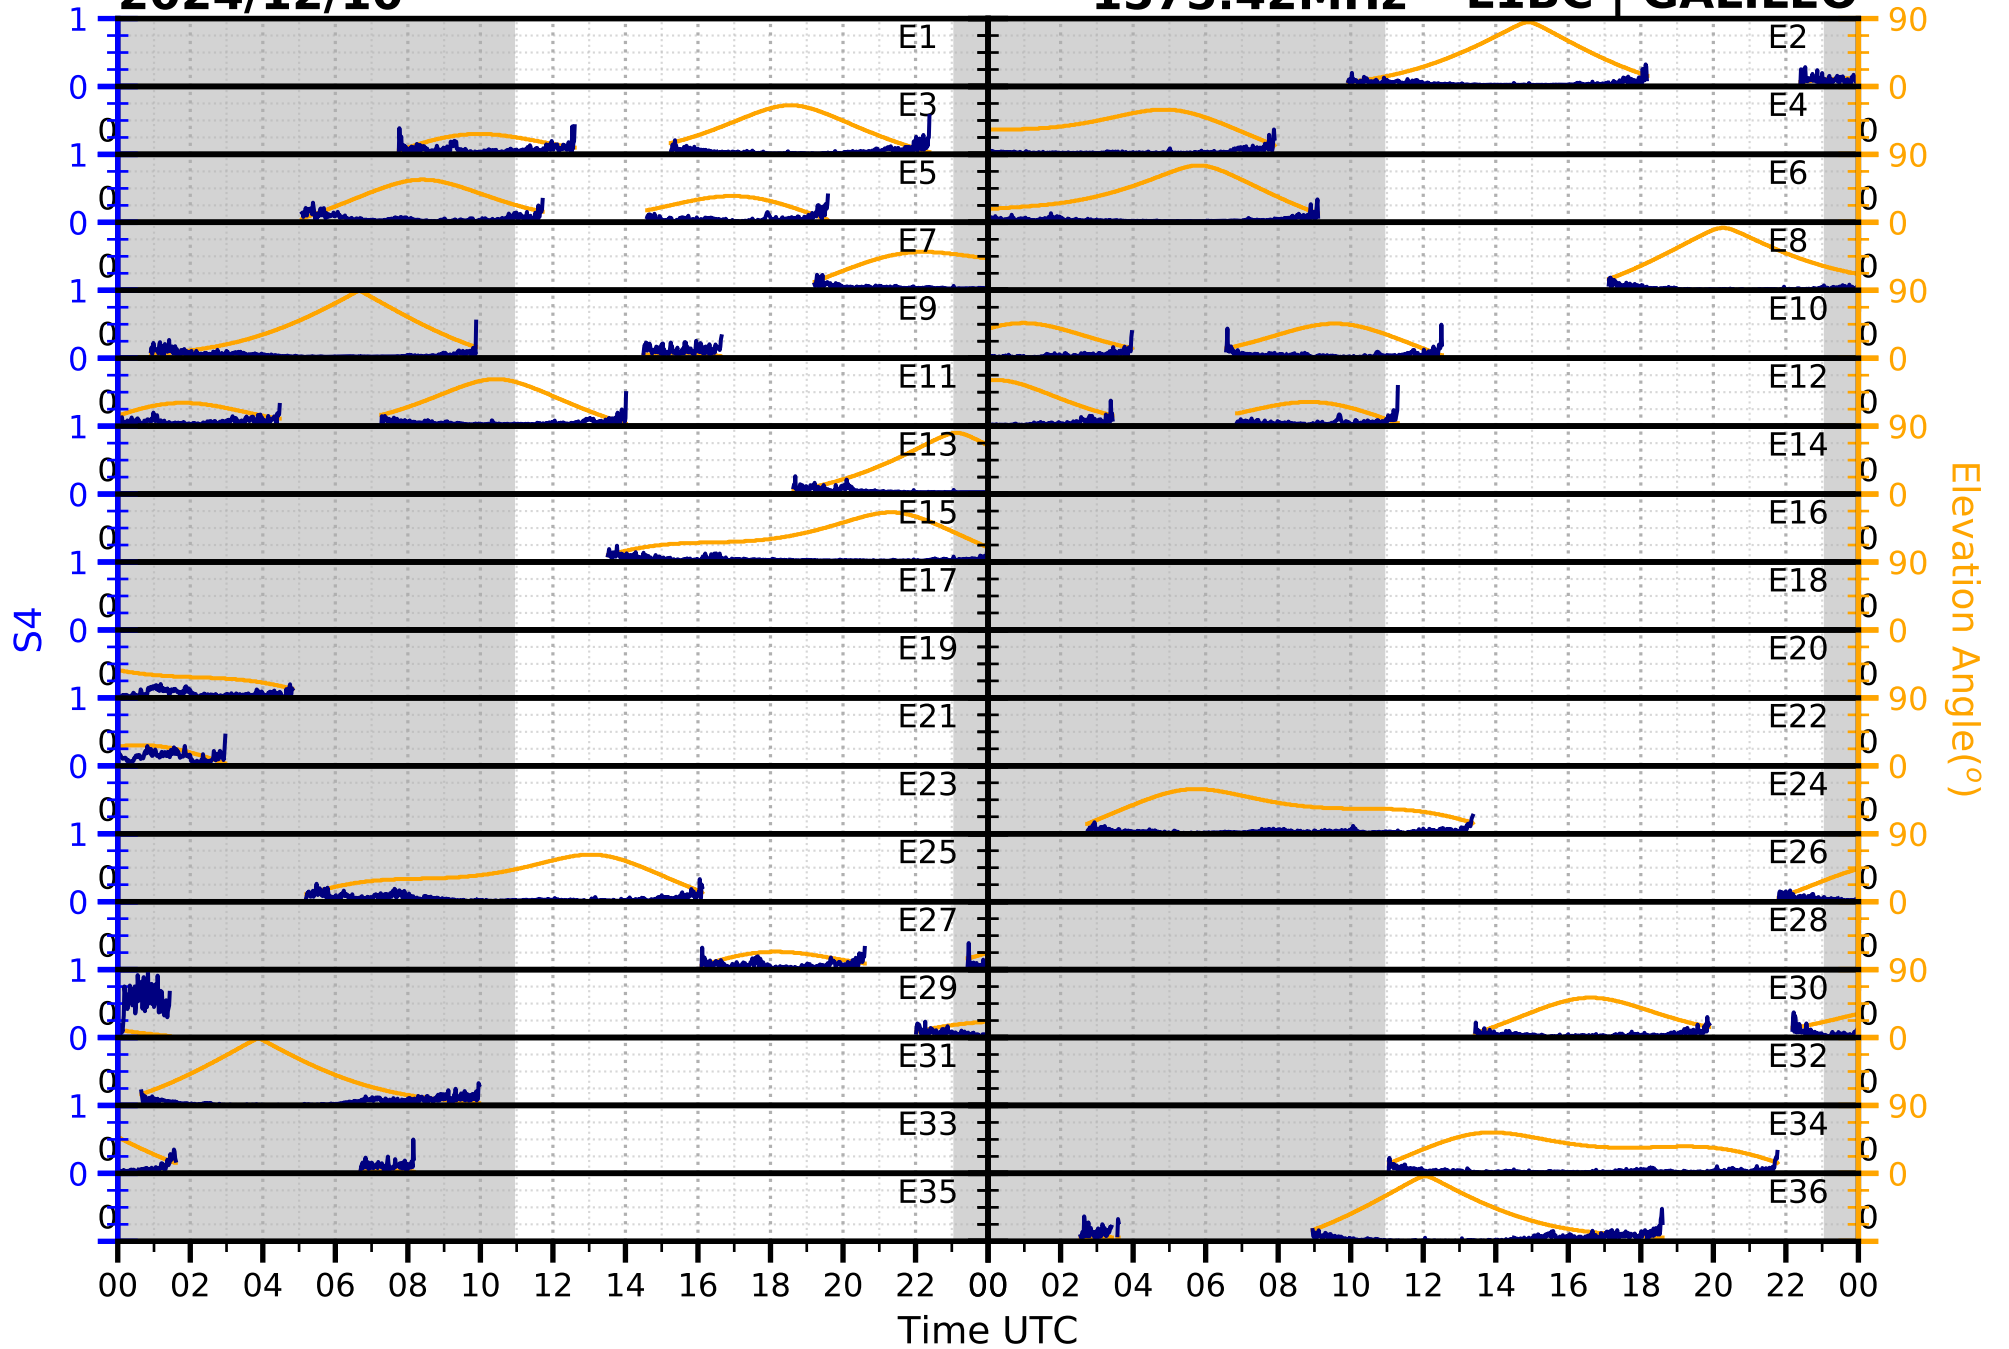

2024/12/10

S4

1575.42MHz

L1CA | GPS

2024/12/10

S4

1575.42MHz

L1BC | GALILEO

2024/12/10

S4

1602MHz

L1CA | GLONASS