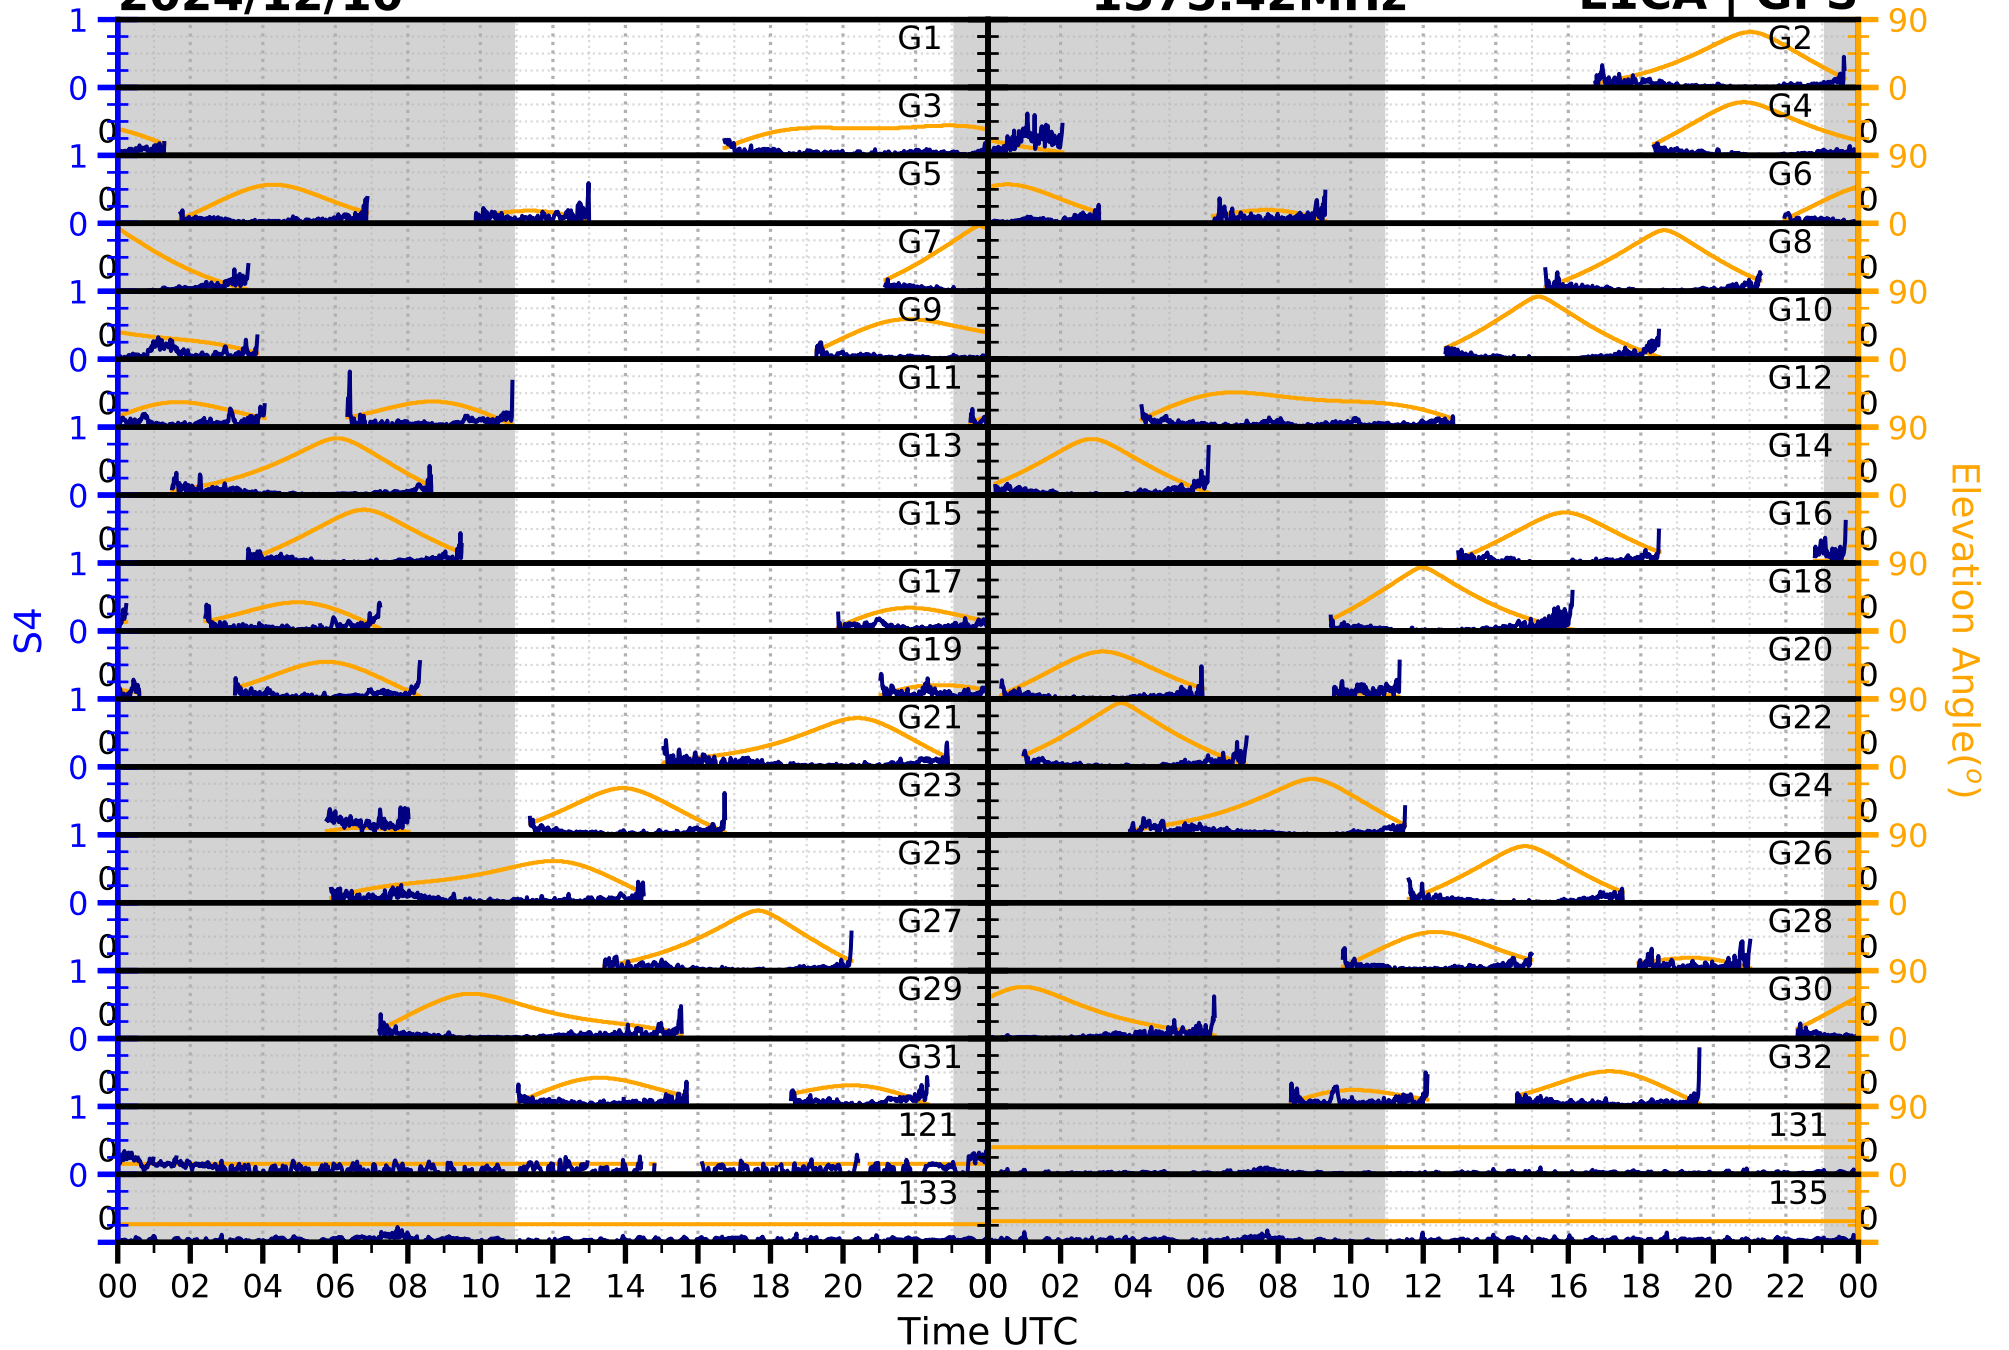

2024/12/10

S4

1575.42MHz

L1CA | GPS

2024/12/10

S4

1575.42MHz

L1BC | GALILEO

2024/12/10

S4

1602MHz

L1CA | GLONASS