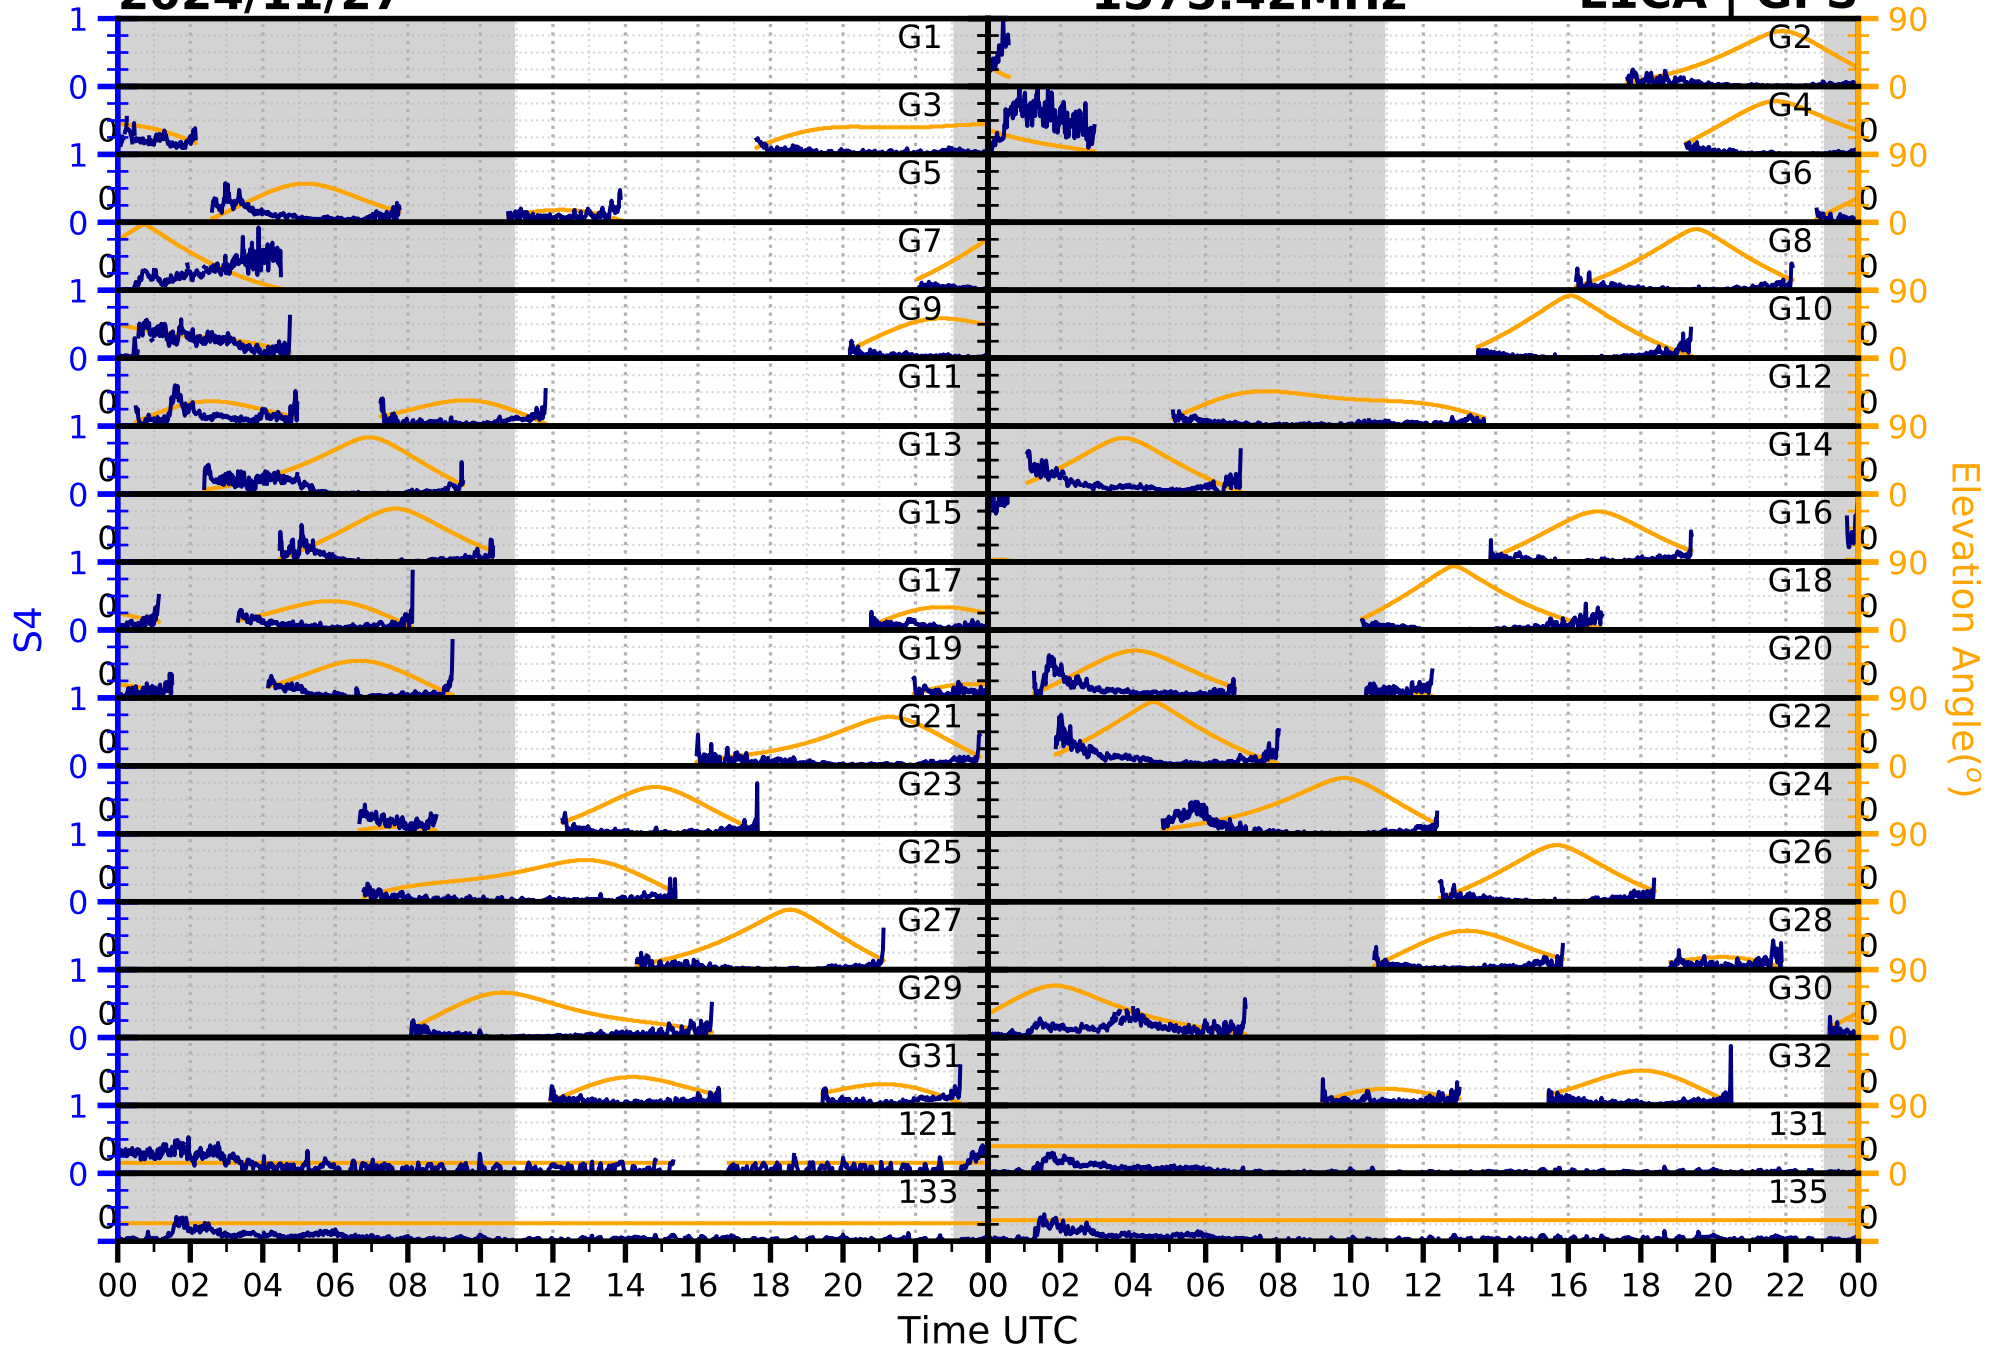

2024/11/27

S4

1575.42MHz

L1CA | GPS

2024/11/27

S4 1575.42MHz L1BC | GALILEO

2024/11/27

S4

1602MHz

L1CA | GLONASS