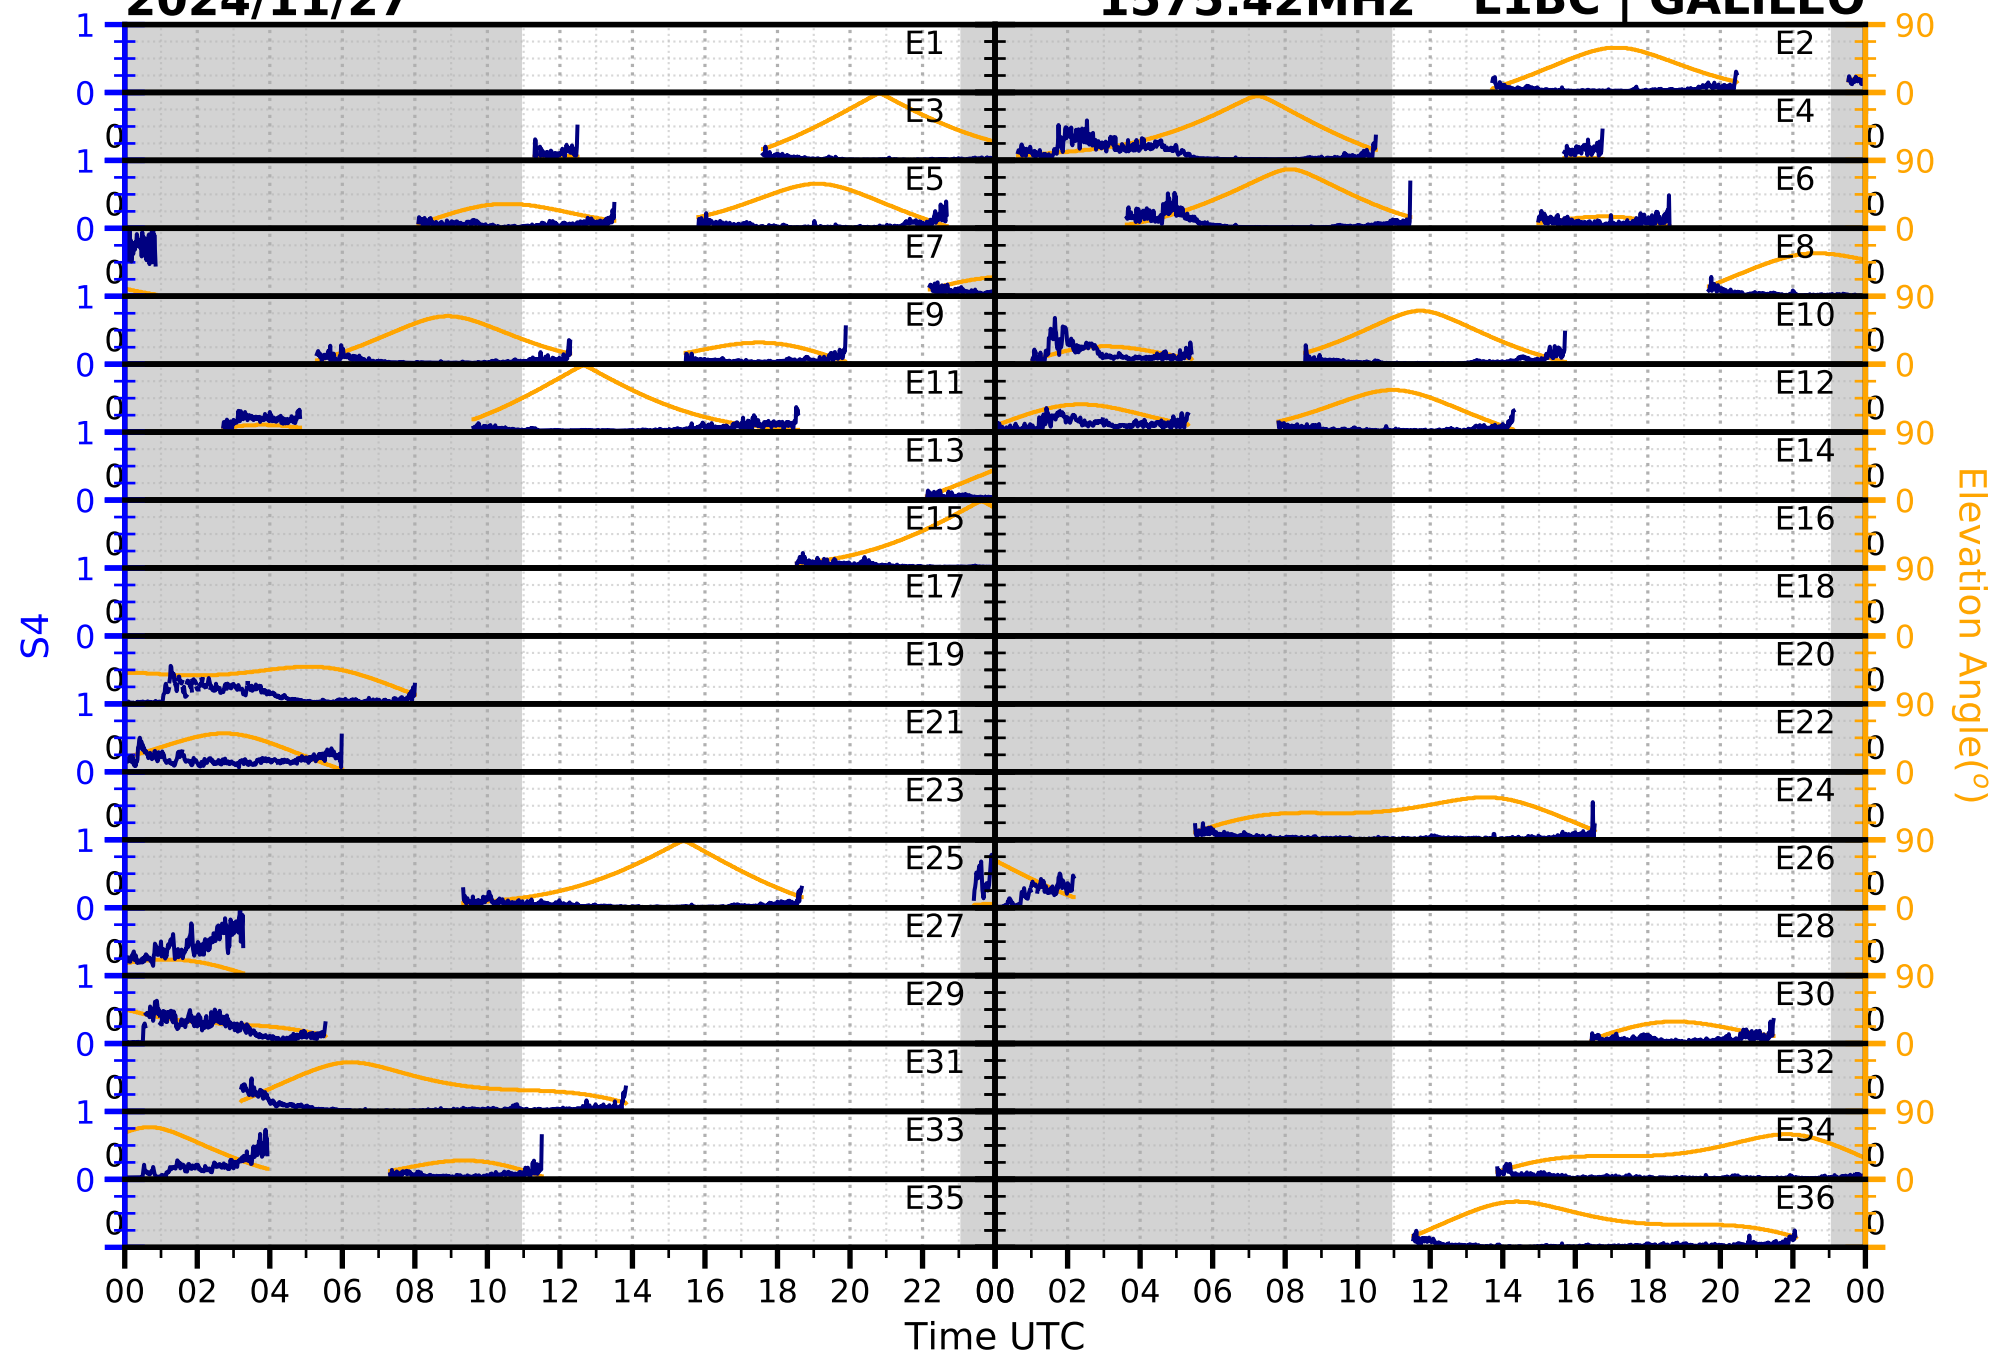

2024/11/27

S4

1575.42MHz

L1CA | GPS

2024/11/27

S4 1575.42MHz L1BC | GALILEO

2024/11/27

S4

1602MHz

L1CA | GLONASS