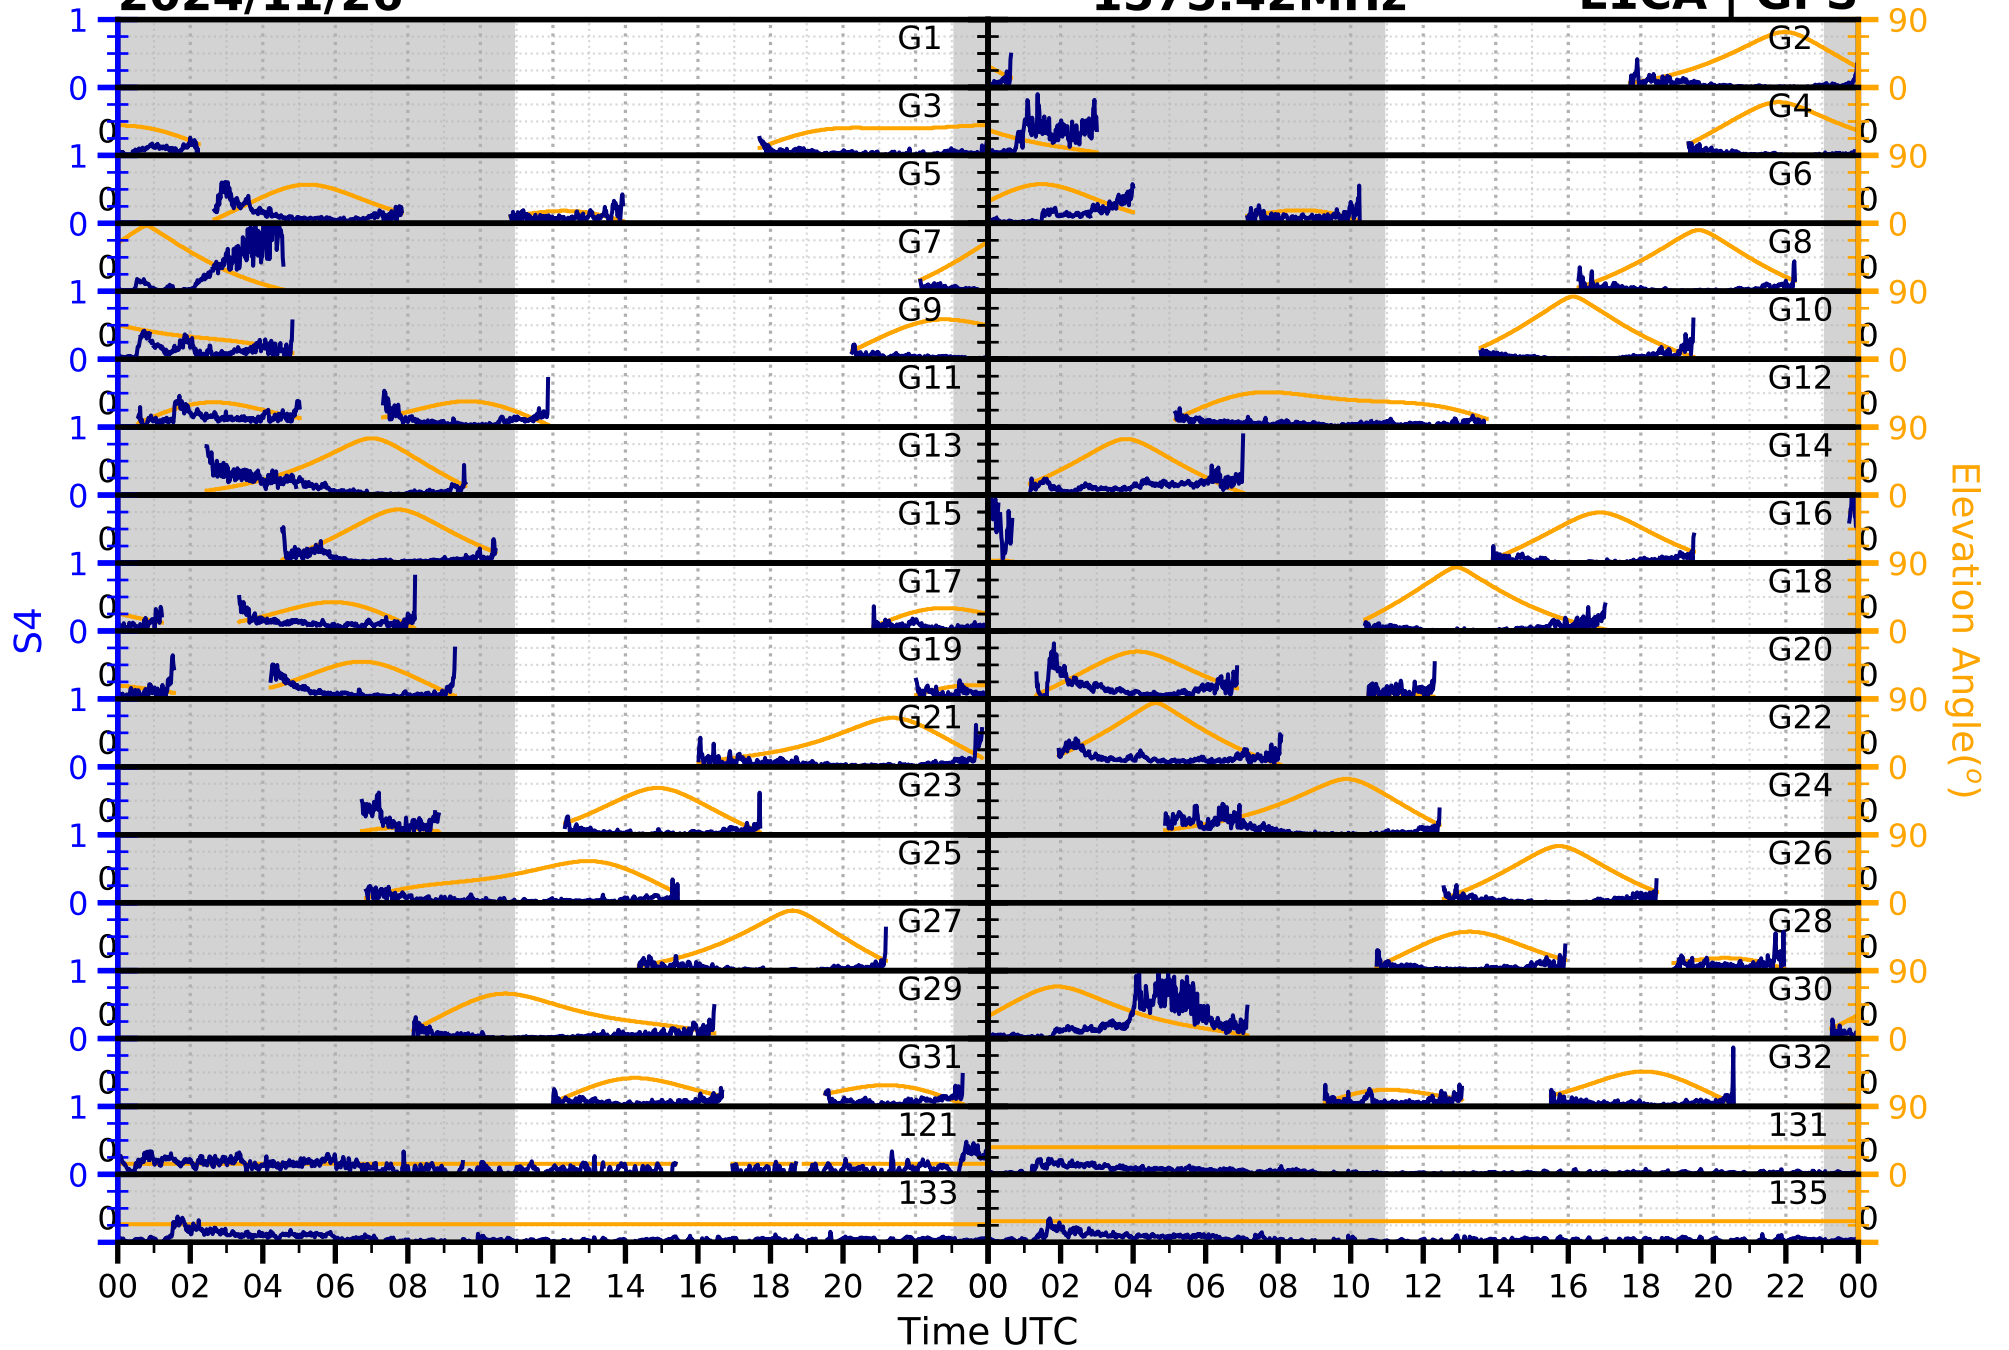

2024/11/26

S4

1575.42MHz

L1CA | GPS

2024/11/26

S4 1575.42MHz L1BC | GALILEO

2024/11/26

S4

1602MHz

L1CA | GLONASS