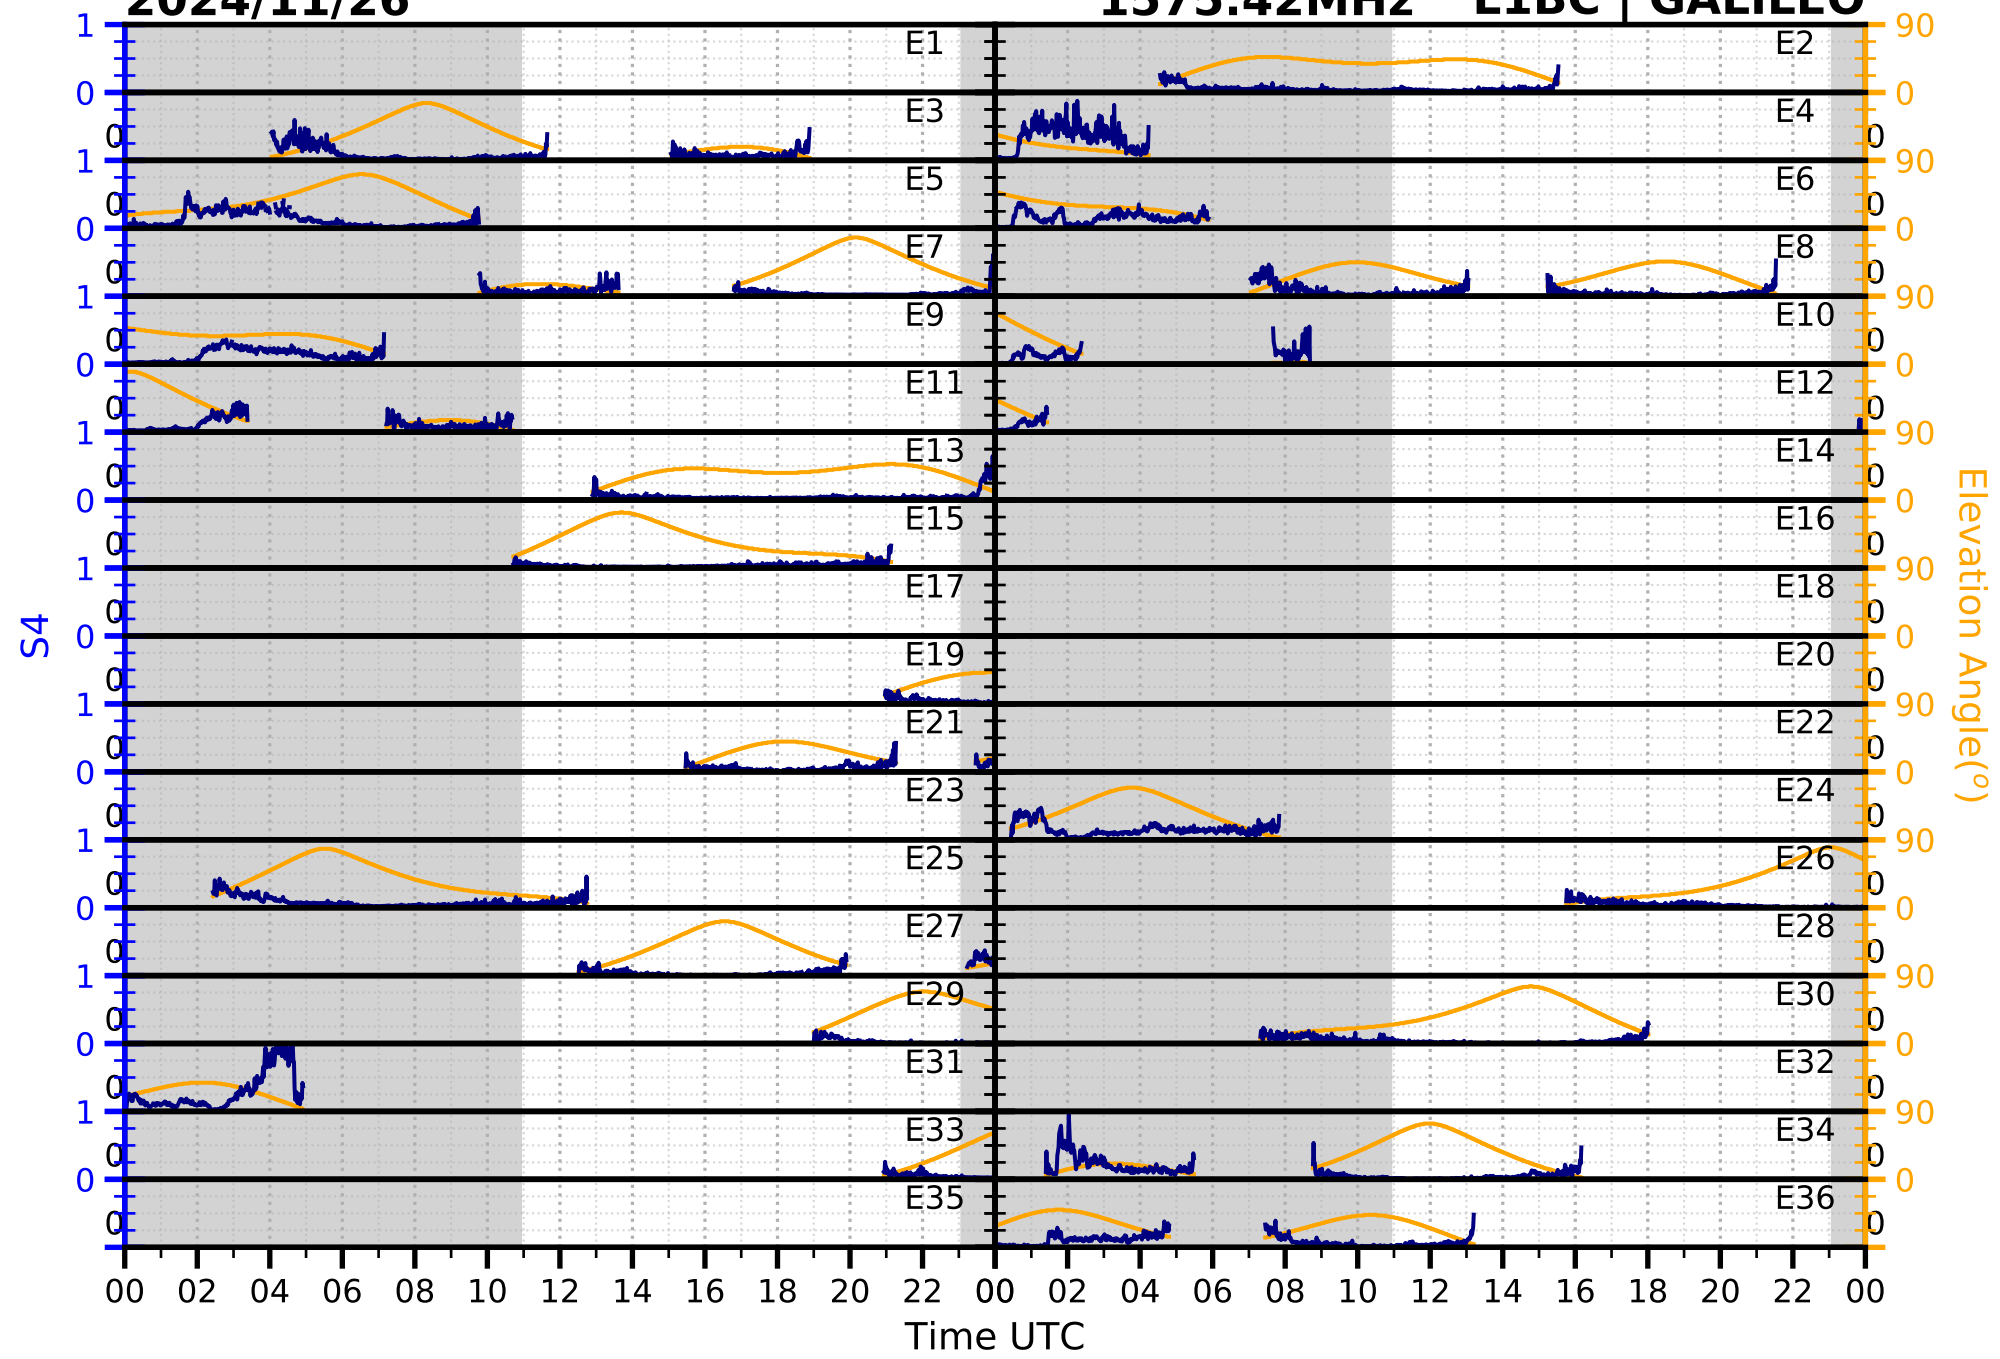

2024/11/26

S4

1575.42MHz

L1CA | GPS

2024/11/26

S4 1575.42MHz L1BC | GALILEO

2024/11/26

S4

1602MHz

L1CA | GLONASS