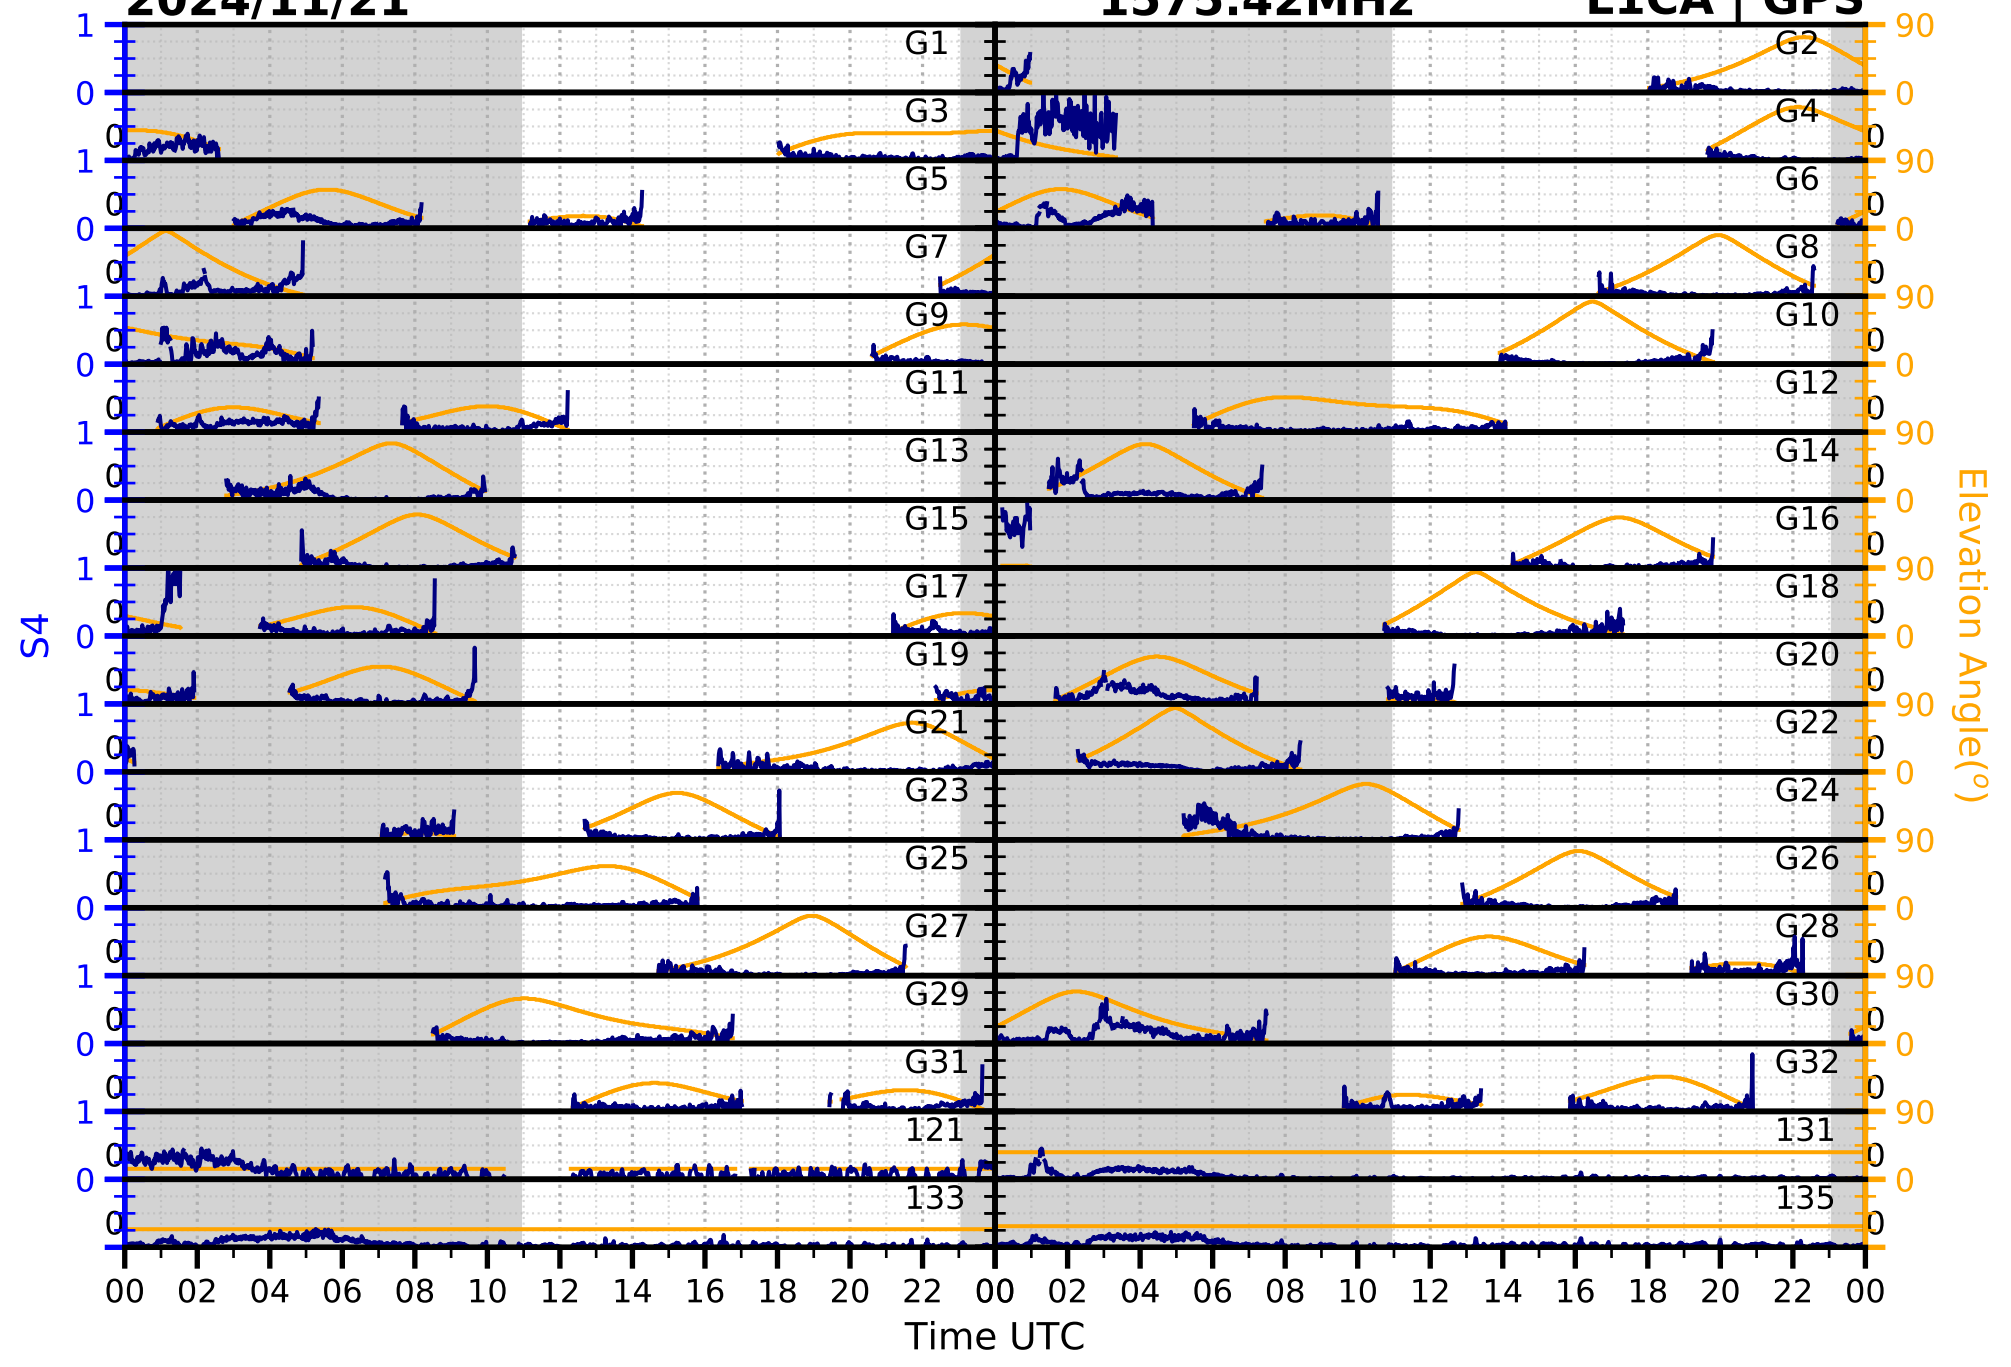

2024/11/21

S4

1575.42MHz

L1CA | GPS

2024/11/21

S4 1575.42MHz L1BC | GALILEO

2024/11/21

S4

1602MHz

L1CA | GLONASS