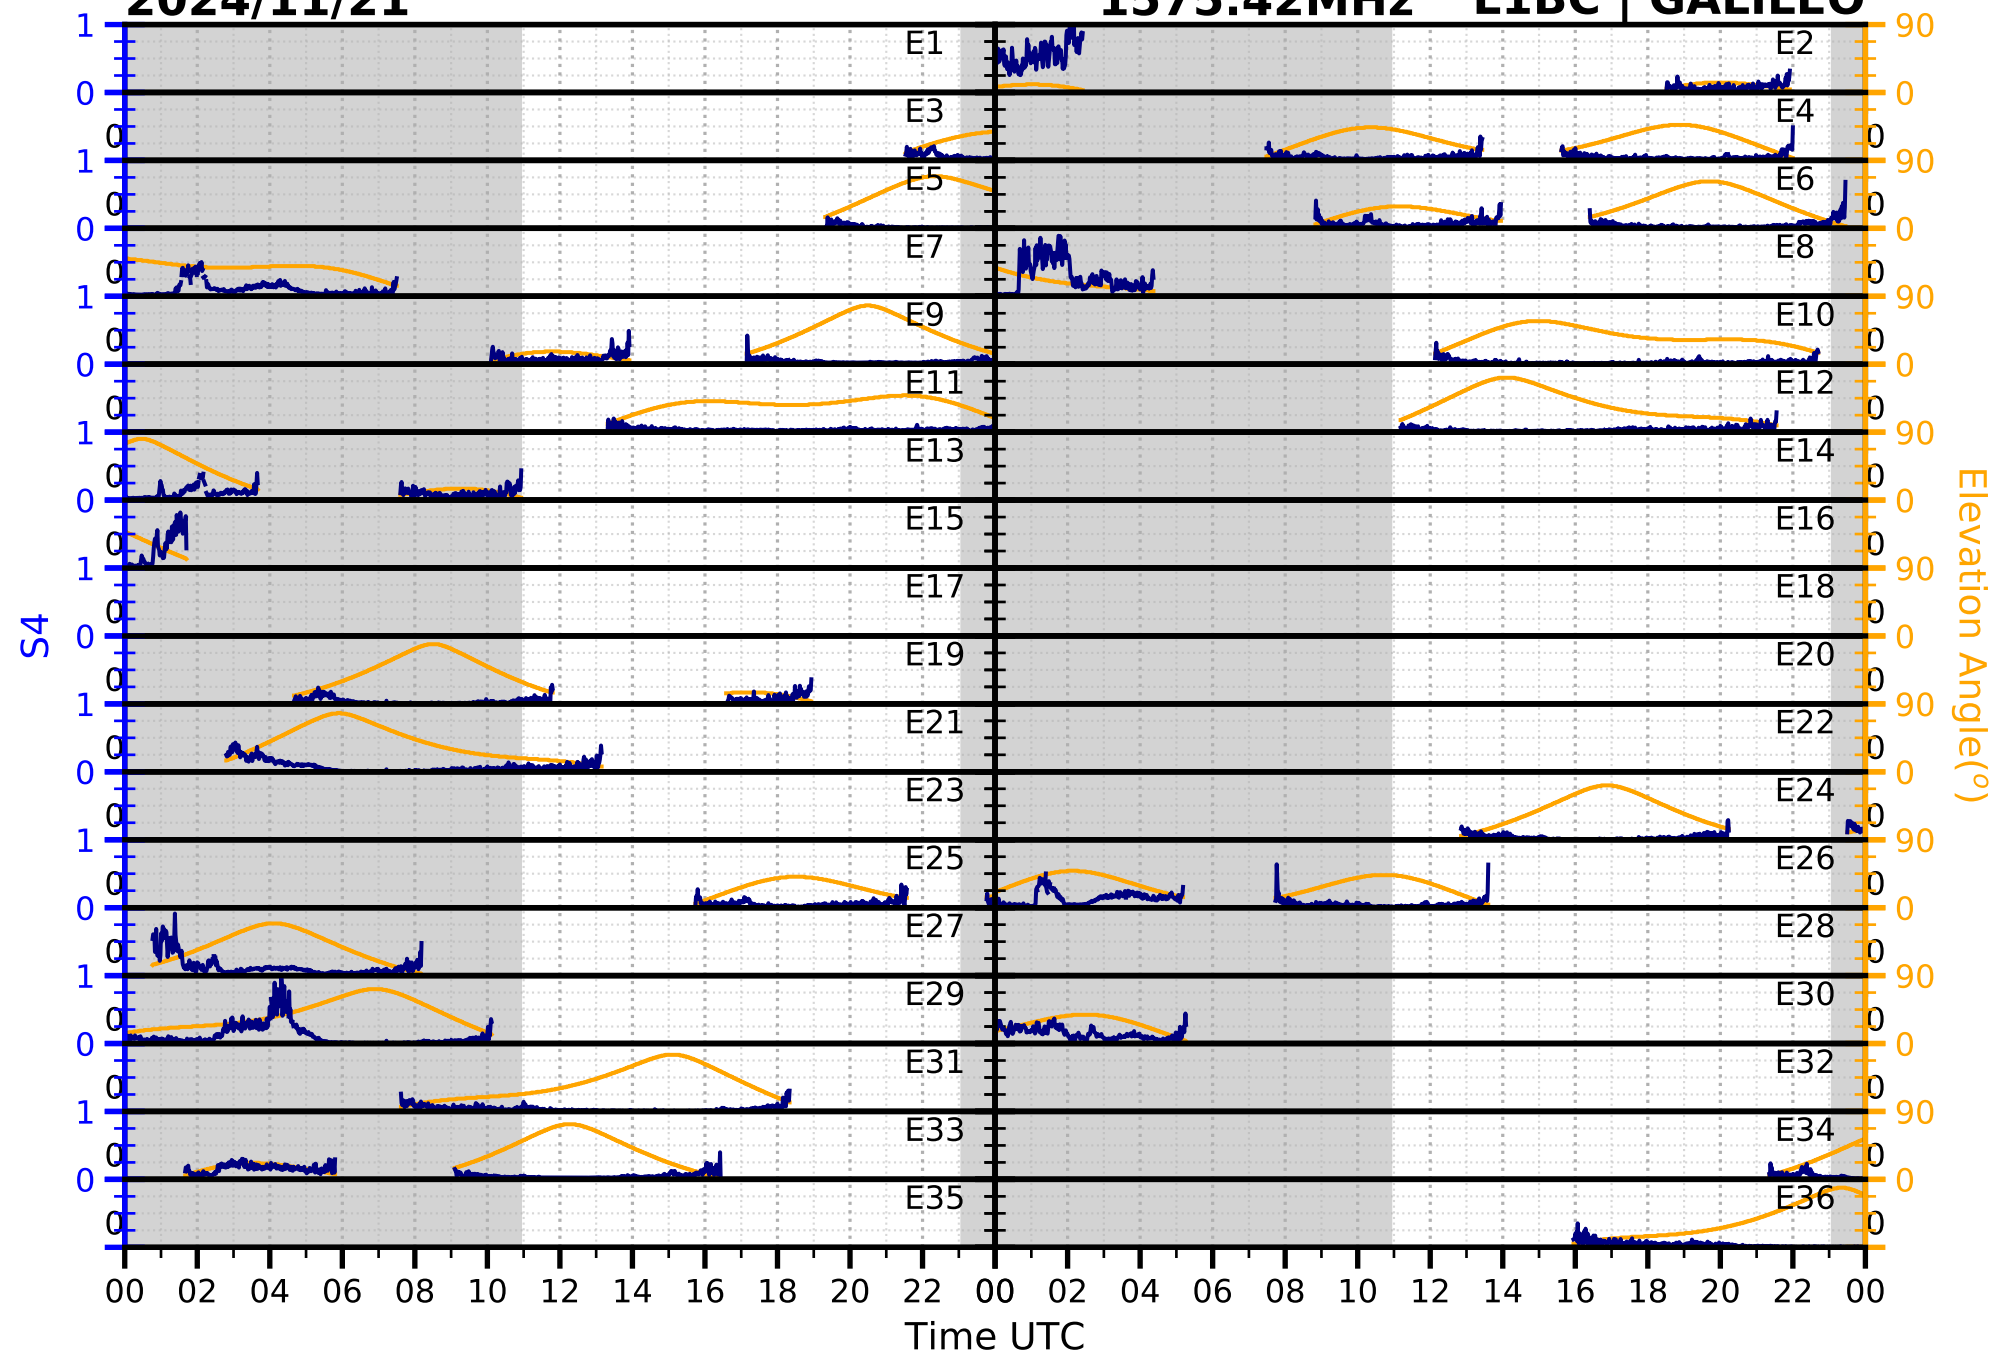

2024/11/21

S4

1575.42MHz

L1CA | GPS

2024/11/21

S4 1575.42MHz L1BC | GALILEO

2024/11/21

S4

1602MHz

L1CA | GLONASS