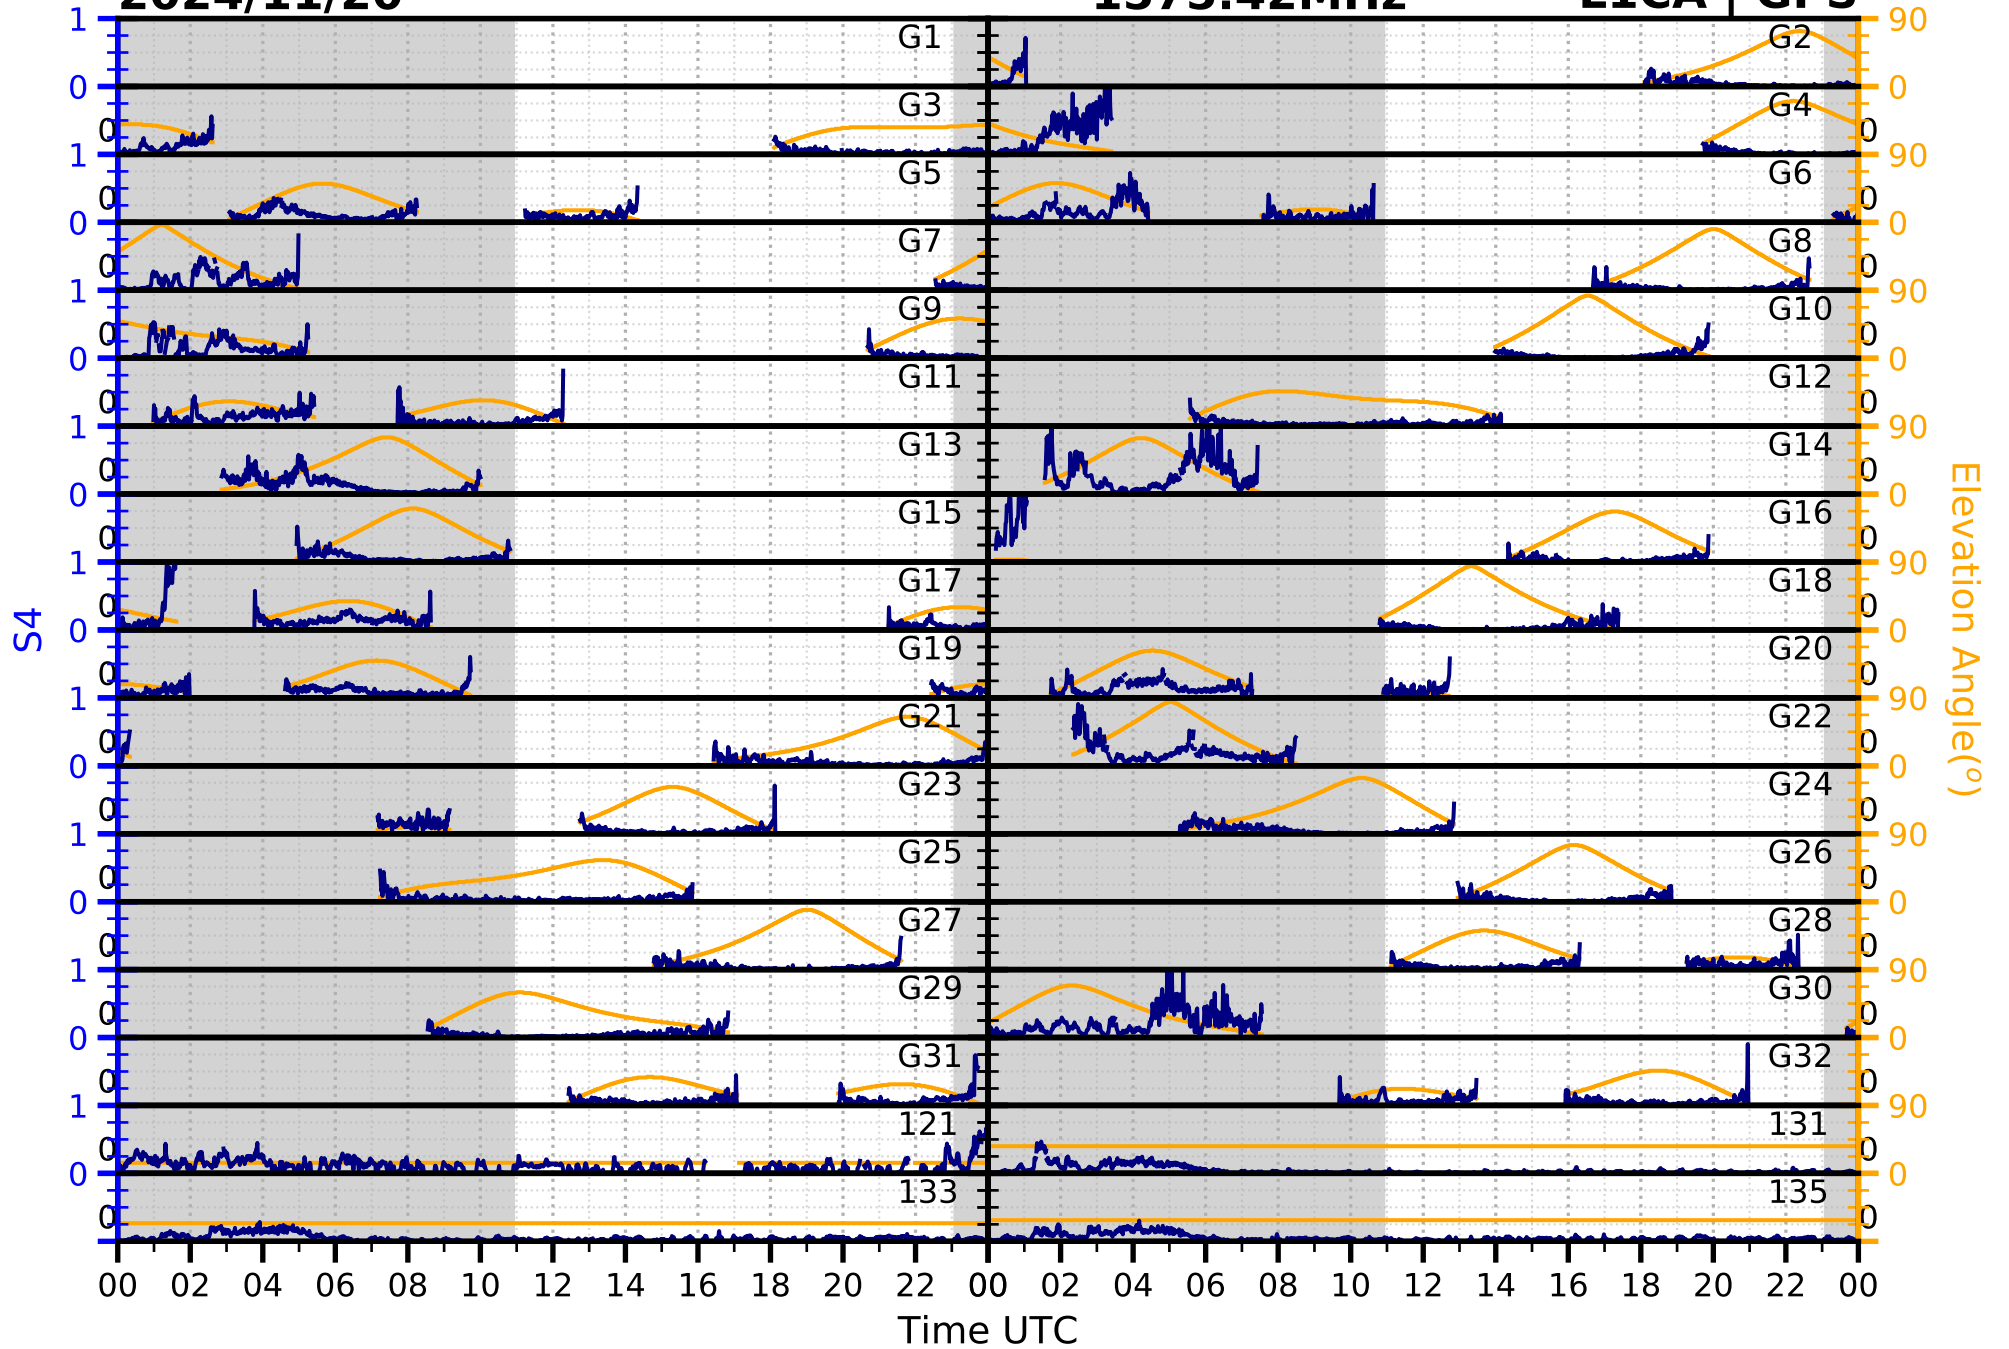

2024/11/20

S4

1575.42MHz

L1CA | GPS

2024/11/20

S4

1575.42MHz

L1BC | GALILEO

2024/11/20

S4

1602MHz

L1CA | GLONASS