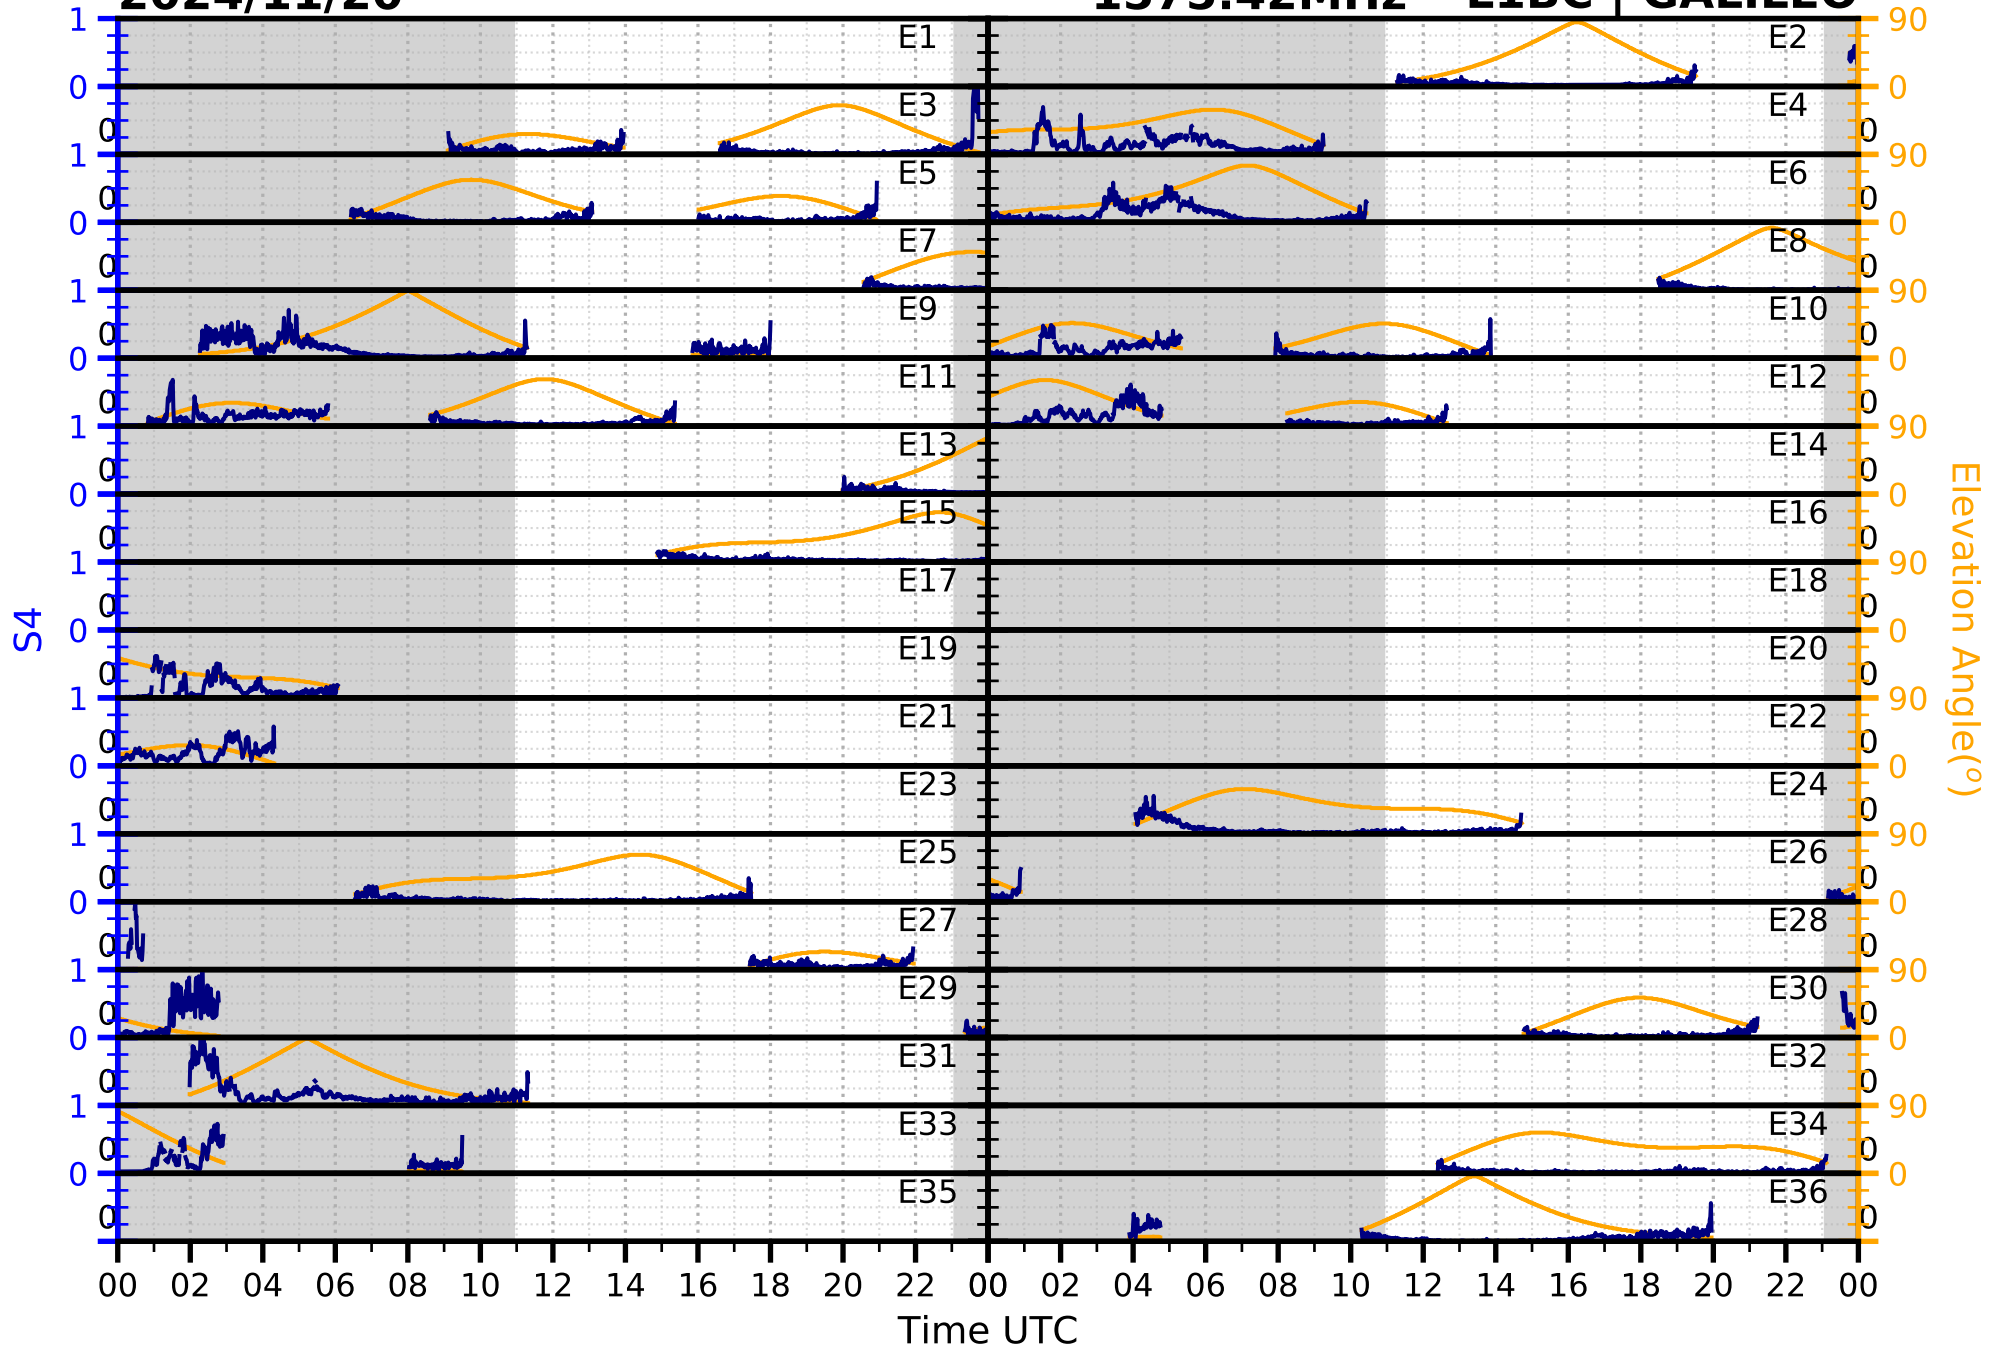

2024/11/20

S4

1575.42MHz

L1CA | GPS

2024/11/20

S4

1575.42MHz

L1BC | GALILEO

2024/11/20

S4

1602MHz

L1CA | GLONASS