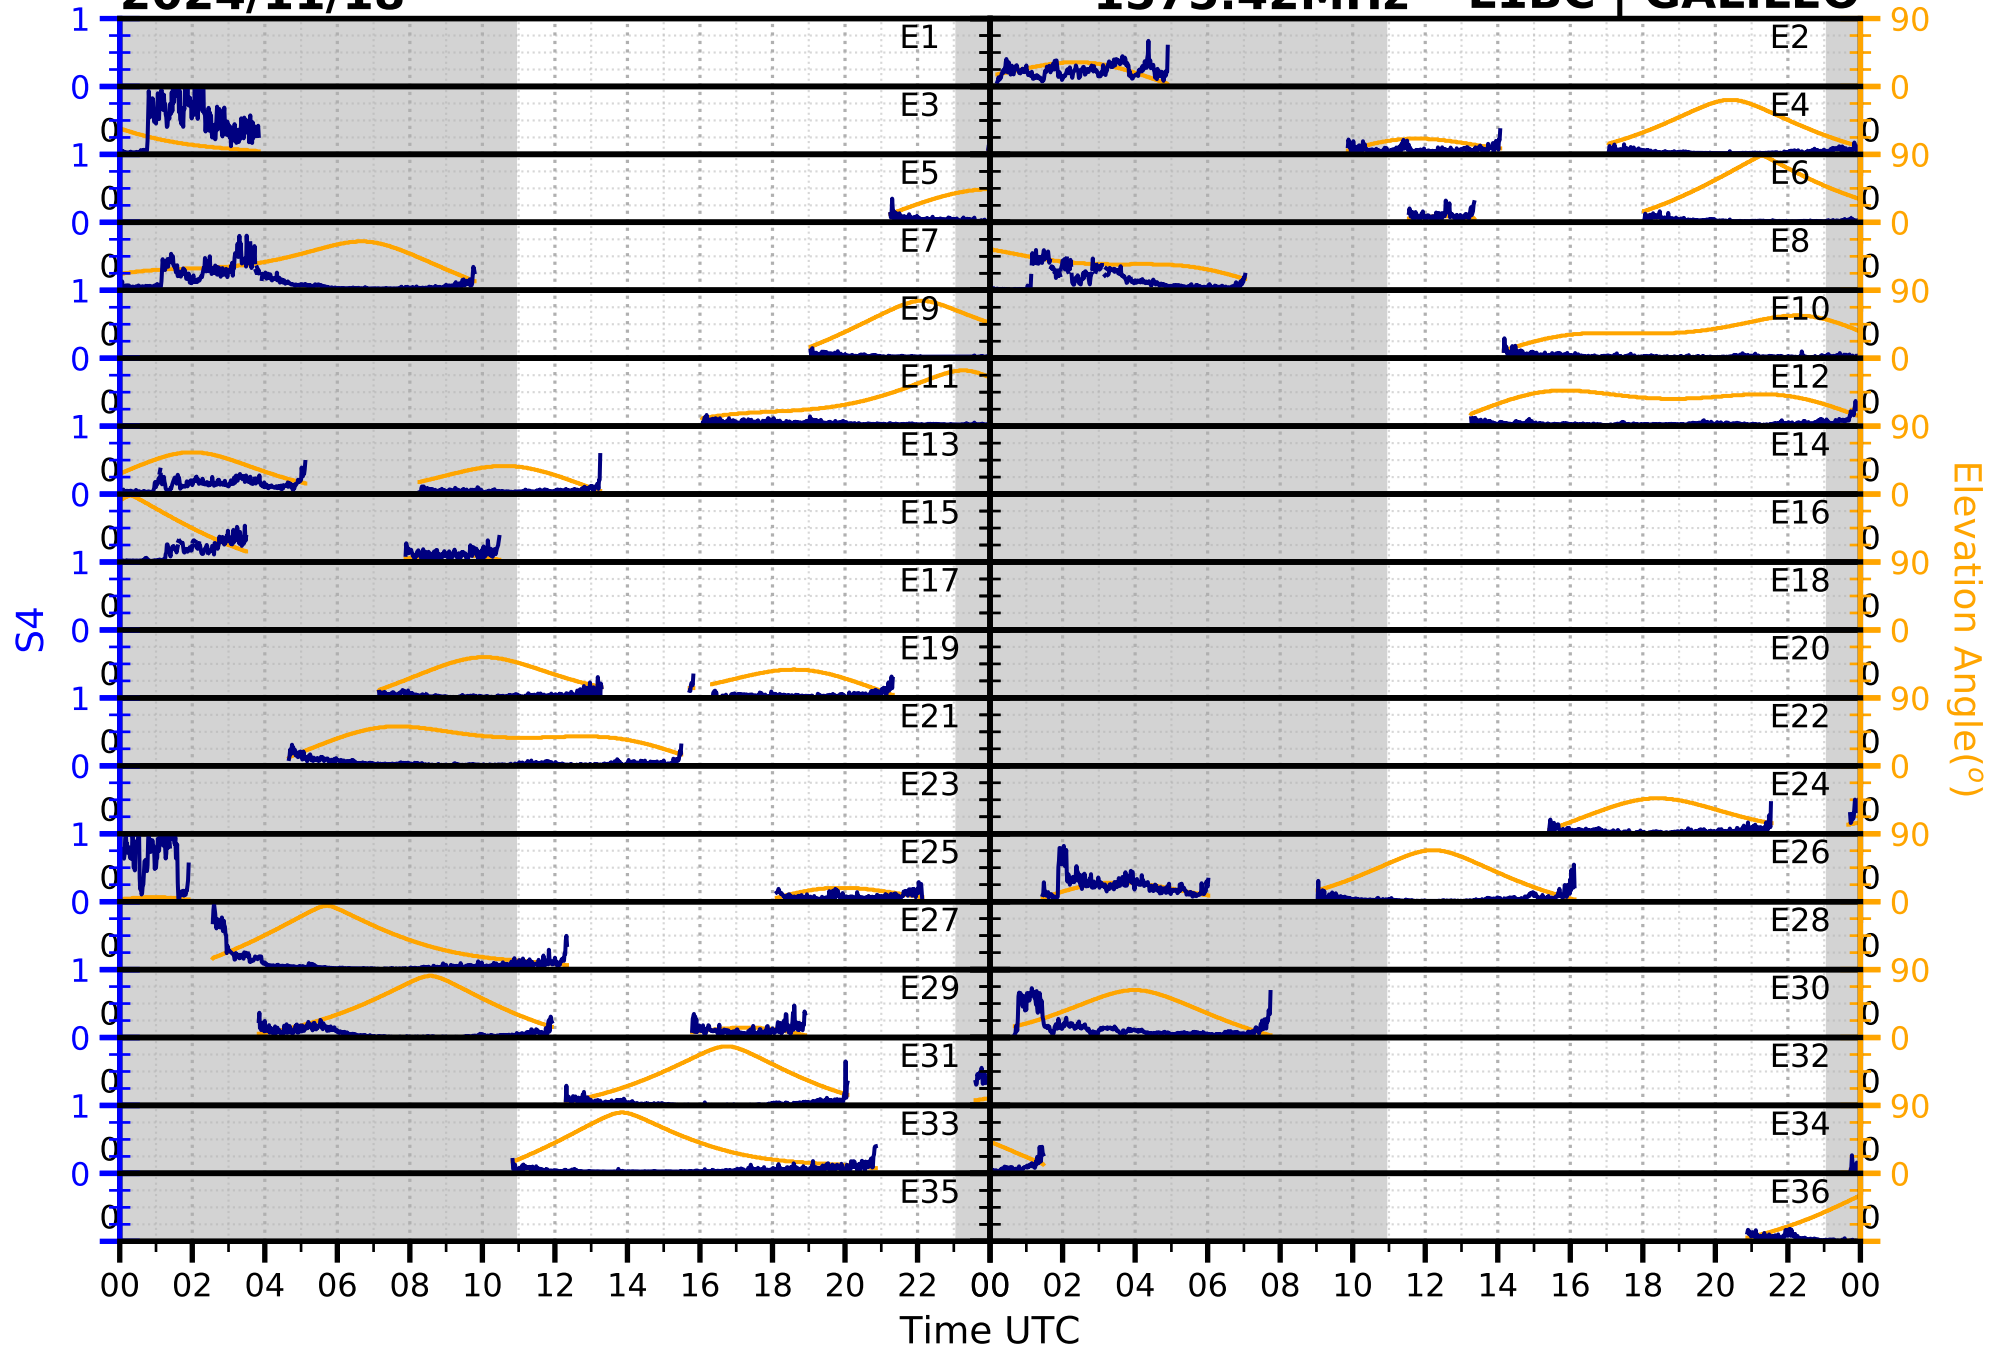

2024/11/18

S4

1575.42MHz

L1CA | GPS

2024/11/18

S4

1575.42MHz

L1BC | GALILEO

2024/11/18

S4

1602MHz

L1CA | GLONASS