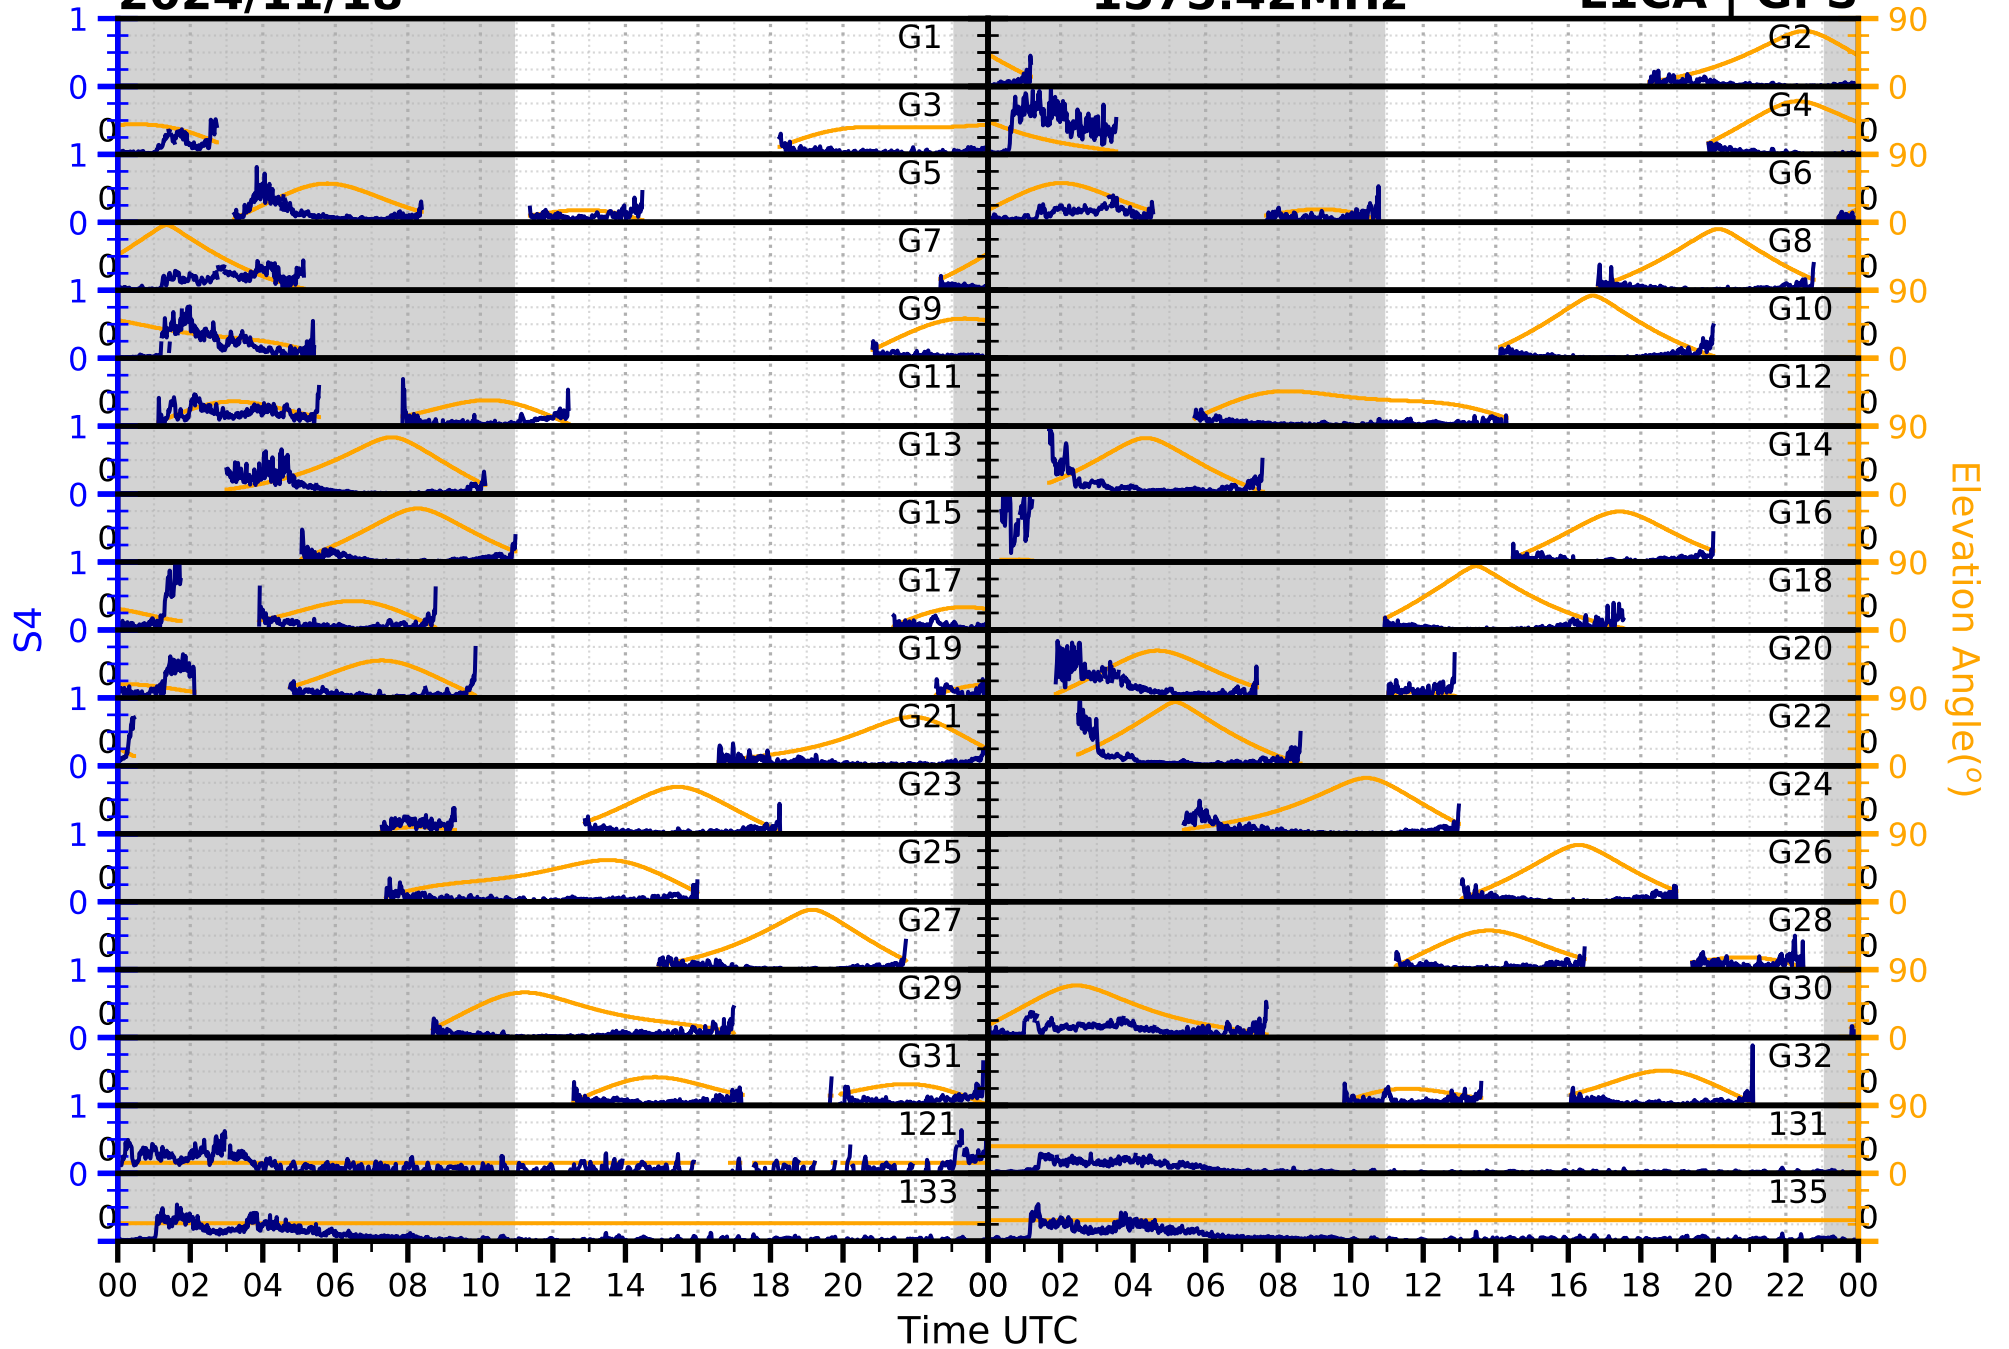

2024/11/18

S4

1575.42MHz

L1CA | GPS

2024/11/18

S4

1575.42MHz

L1BC | GALILEO

2024/11/18

S4

1602MHz

L1CA | GLONASS