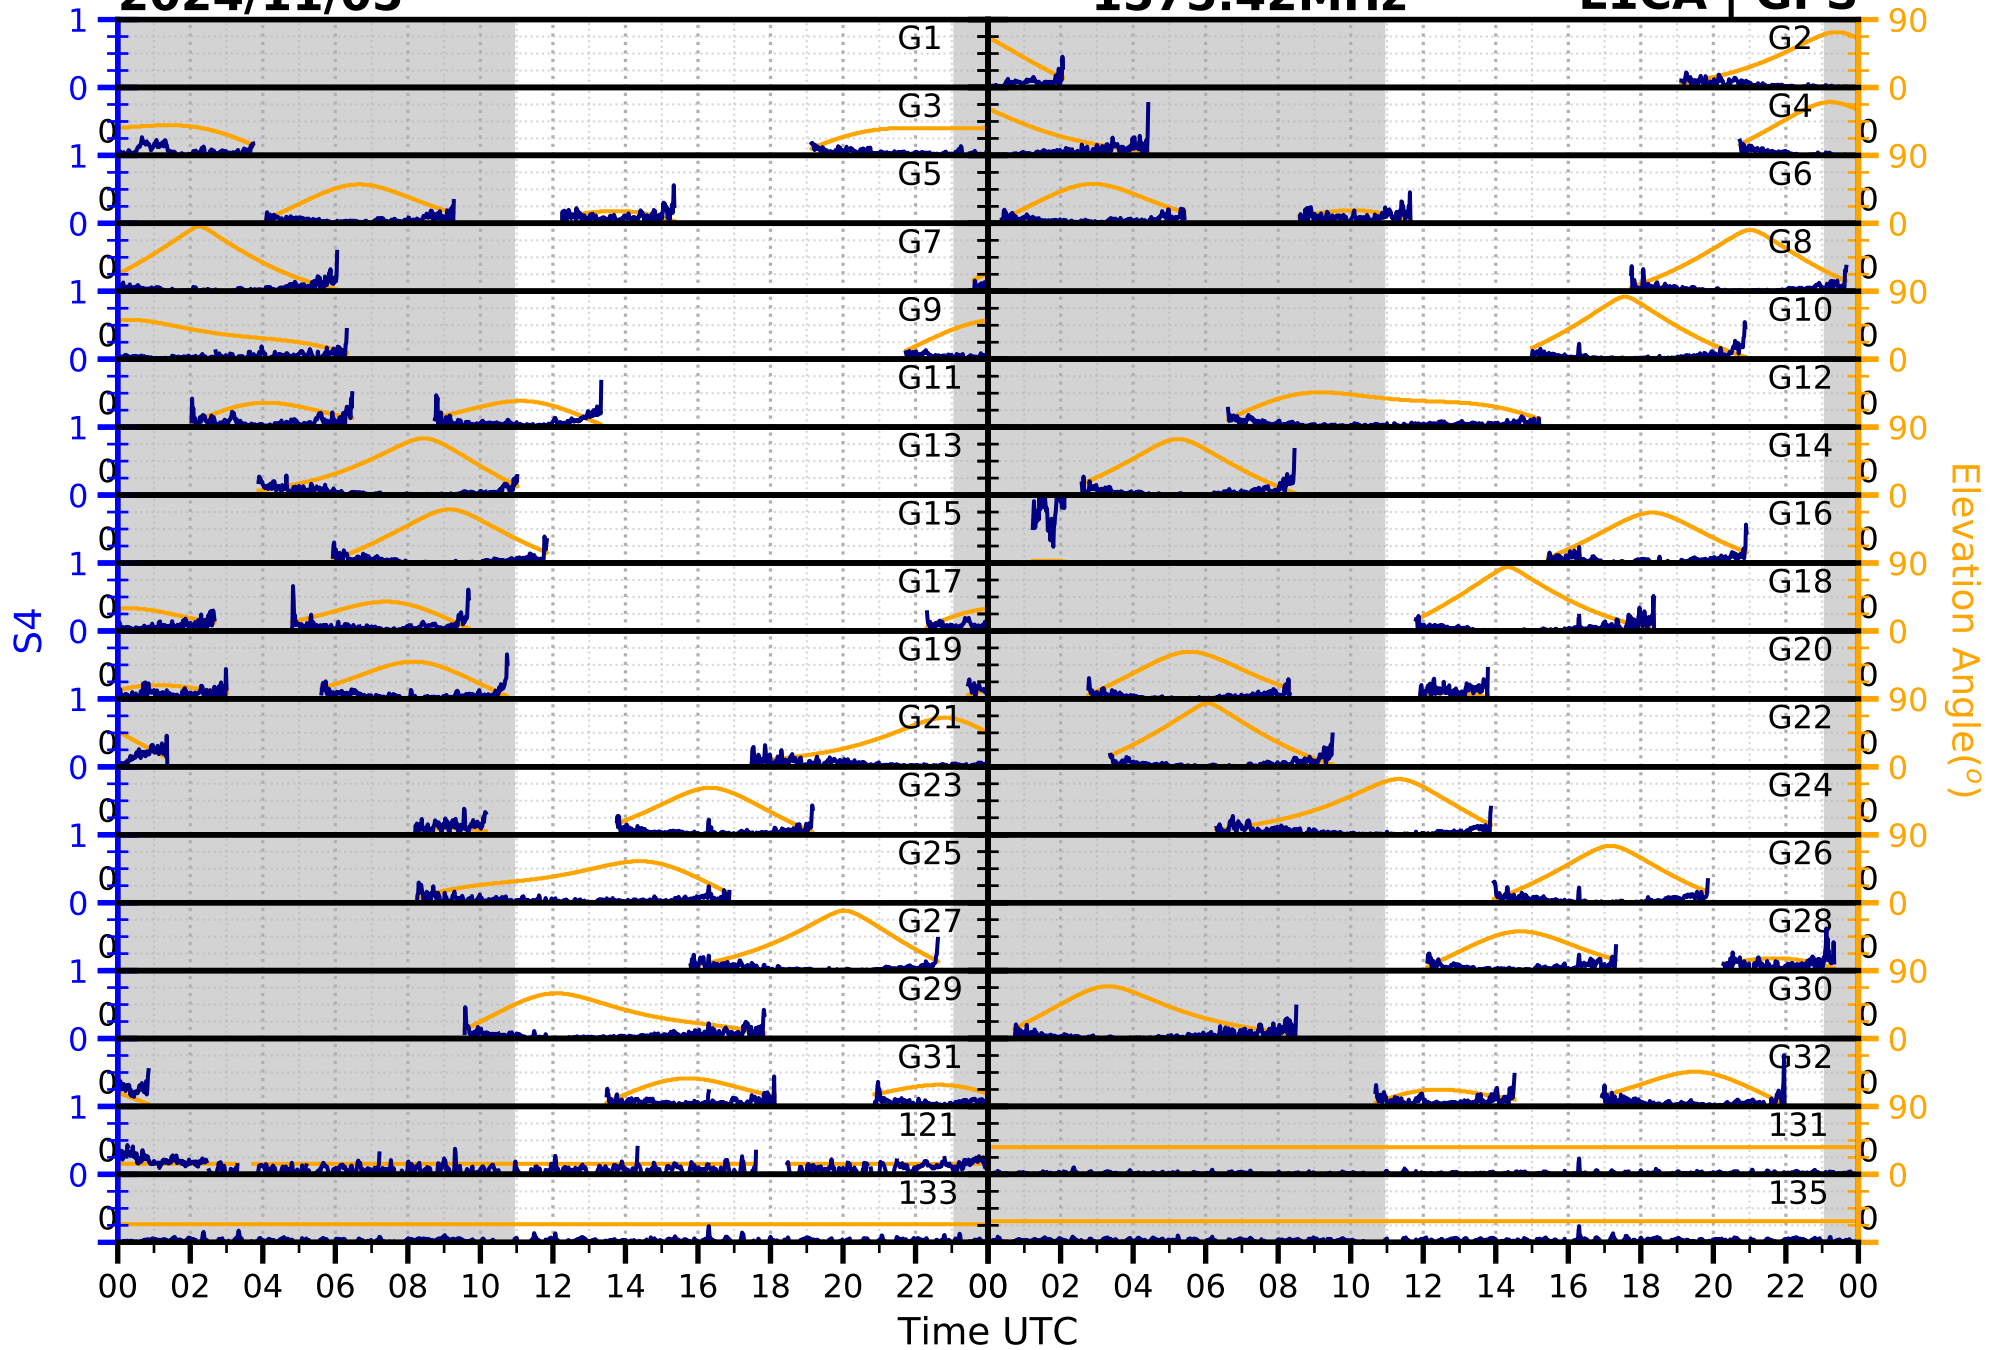

2024/11/05

S4

1575.42MHz

L1CA | GPS

2024/11/05

S4

1575.42MHz

L1BC | GALILEO

2024/11/05

S4

1602MHz

L1CA | GLONASS