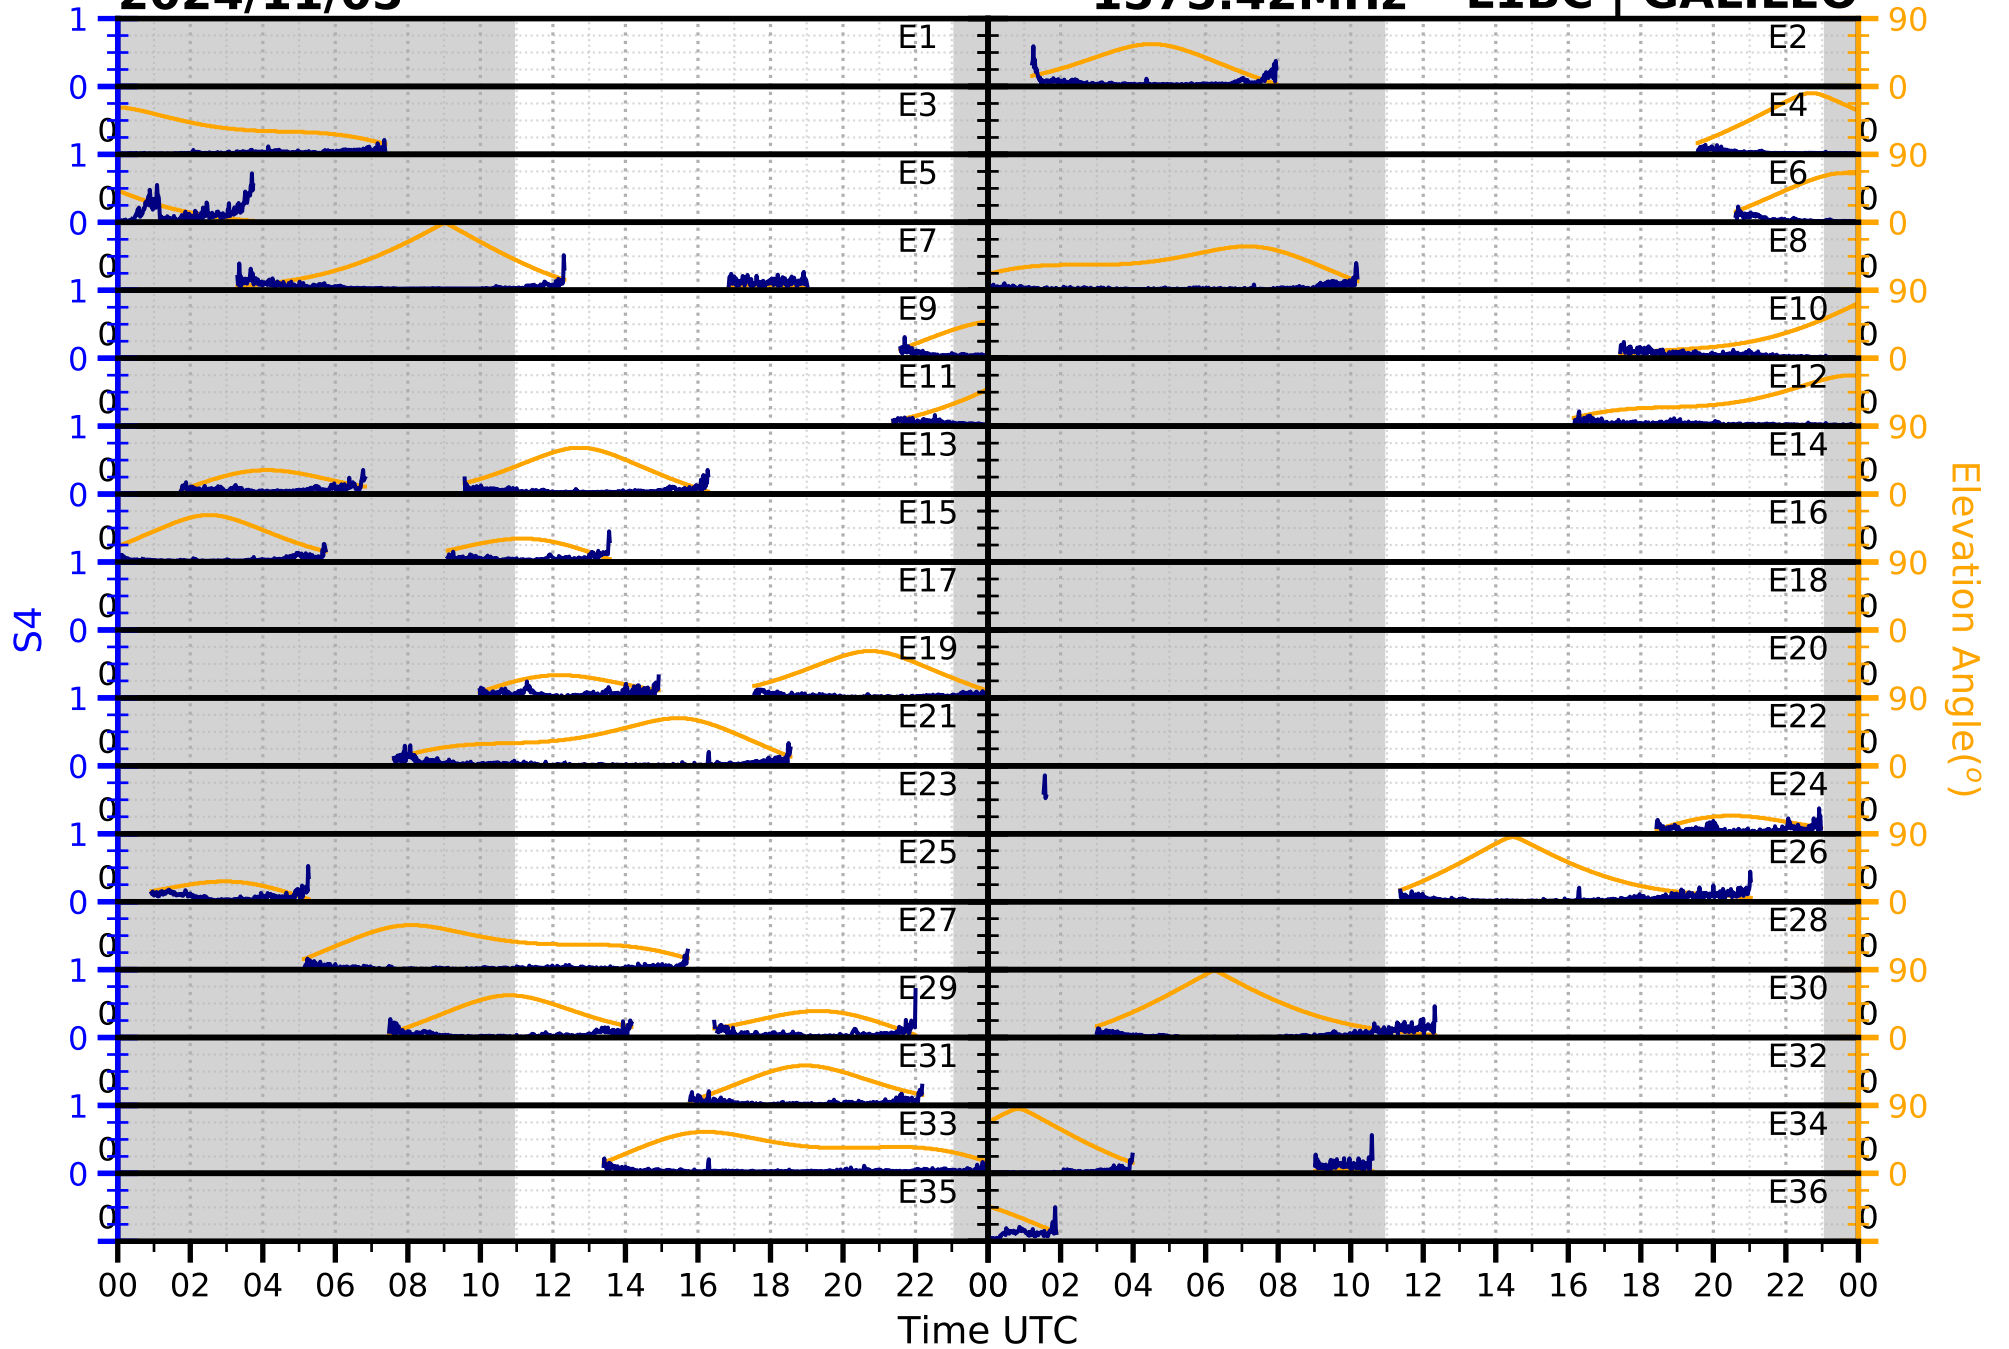

2024/11/05

S4

1575.42MHz

L1CA | GPS

2024/11/05

S4

1575.42MHz

L1BC | GALILEO

2024/11/05

S4

1602MHz

L1CA | GLONASS