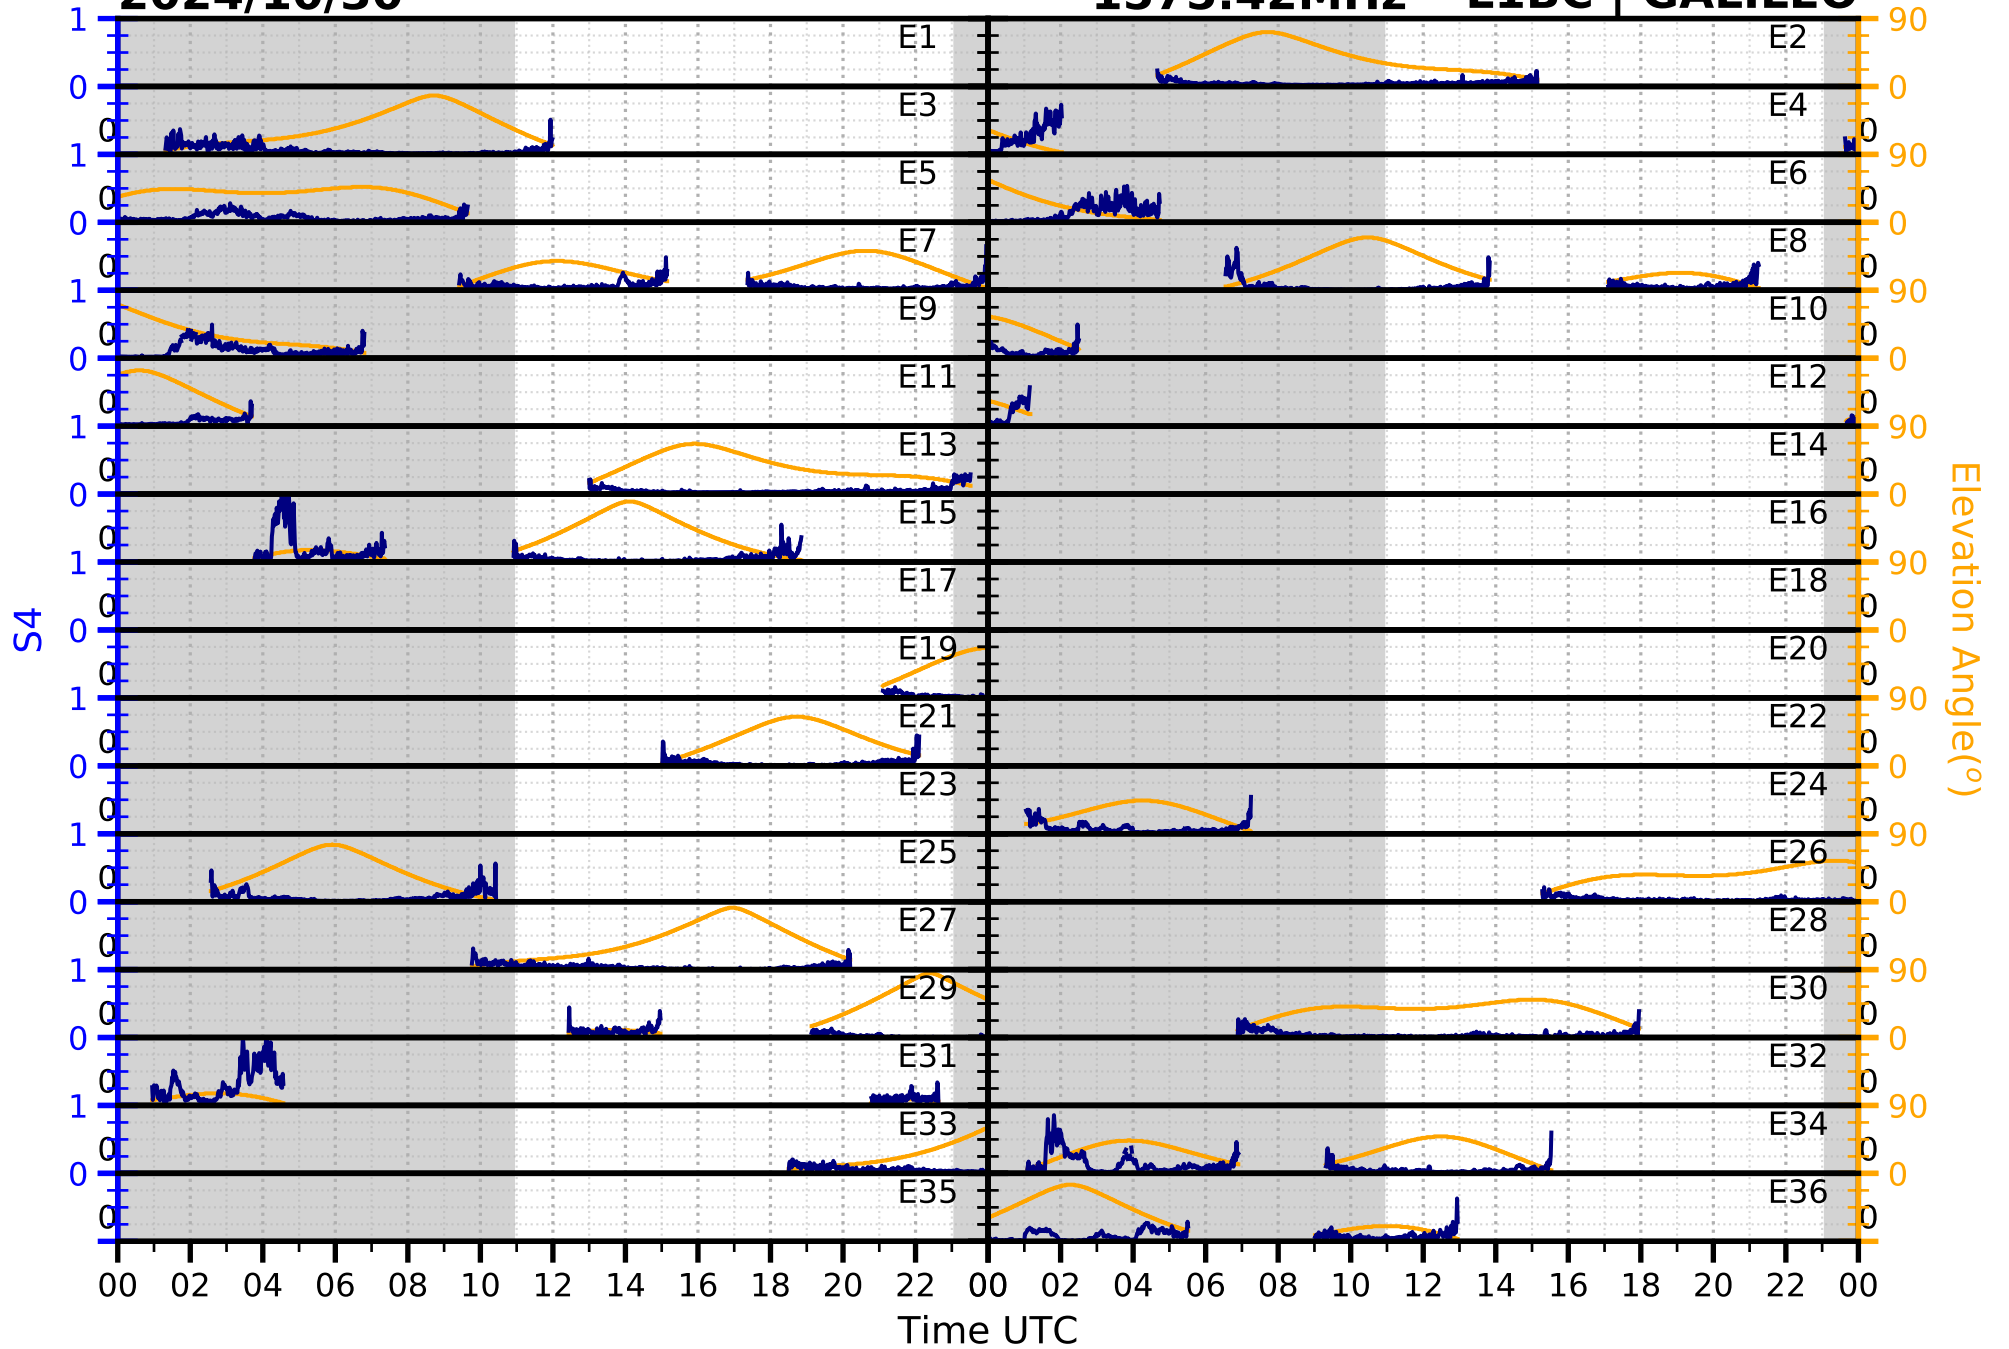

2024/10/30

S4

1575.42MHz

L1CA | GPS

2024/10/30

S4

1575.42MHz

L1BC

GALILEO

2024/10/30

S4

1602MHz

L1CA | GLONASS