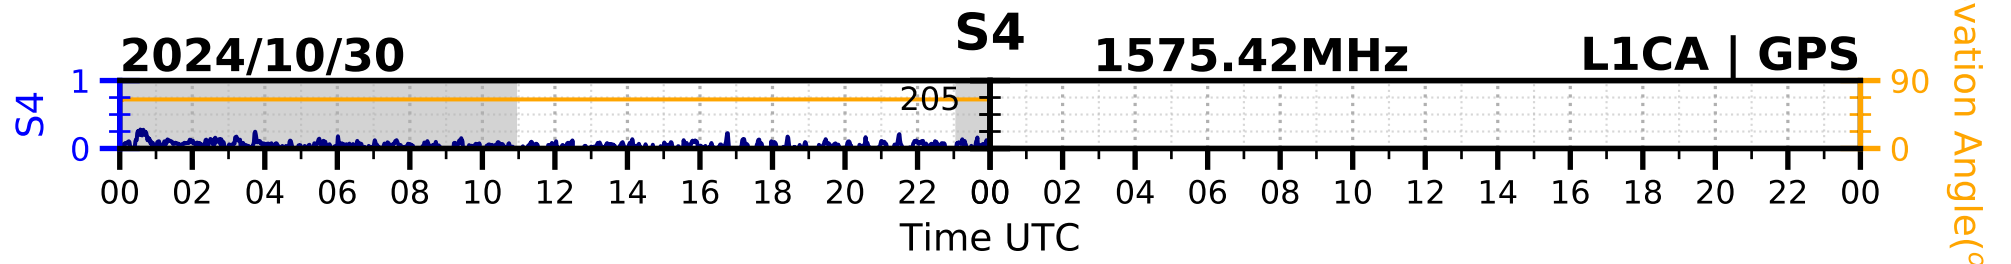

2024/10/30

S4

1575.42MHz

L1CA | GPS

2024/10/30

S4

1575.42MHz

L1BC

GALILEO

2024/10/30

S4

1602MHz

L1CA | GLONASS