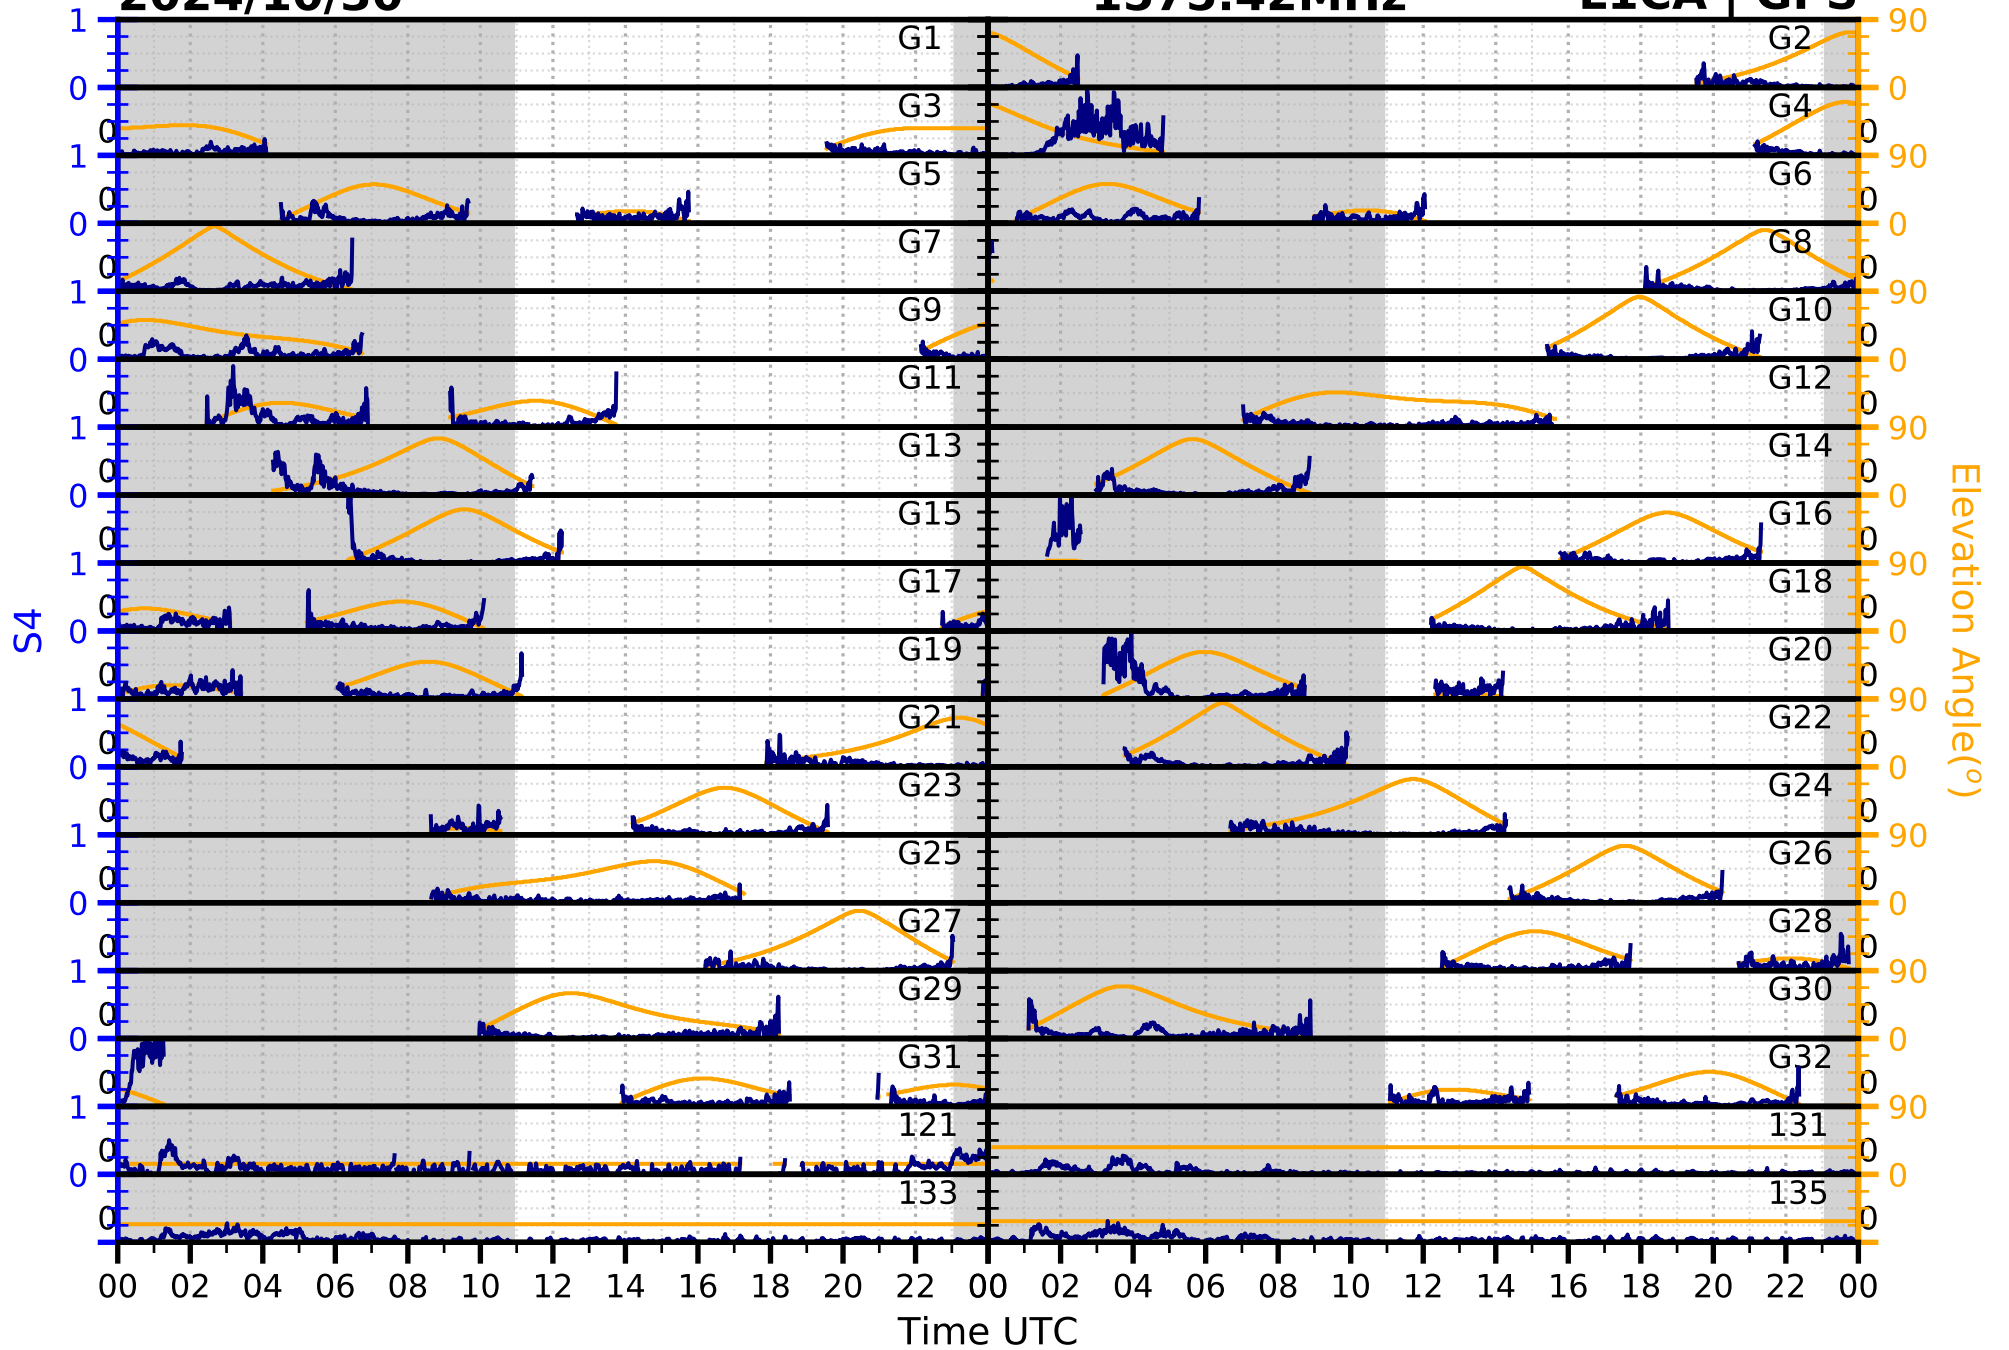

2024/10/30

S4

1575.42MHz

L1CA | GPS

2024/10/30

S4

1575.42MHz

L1BC

GALILEO

2024/10/30

S4

1602MHz

L1CA | GLONASS