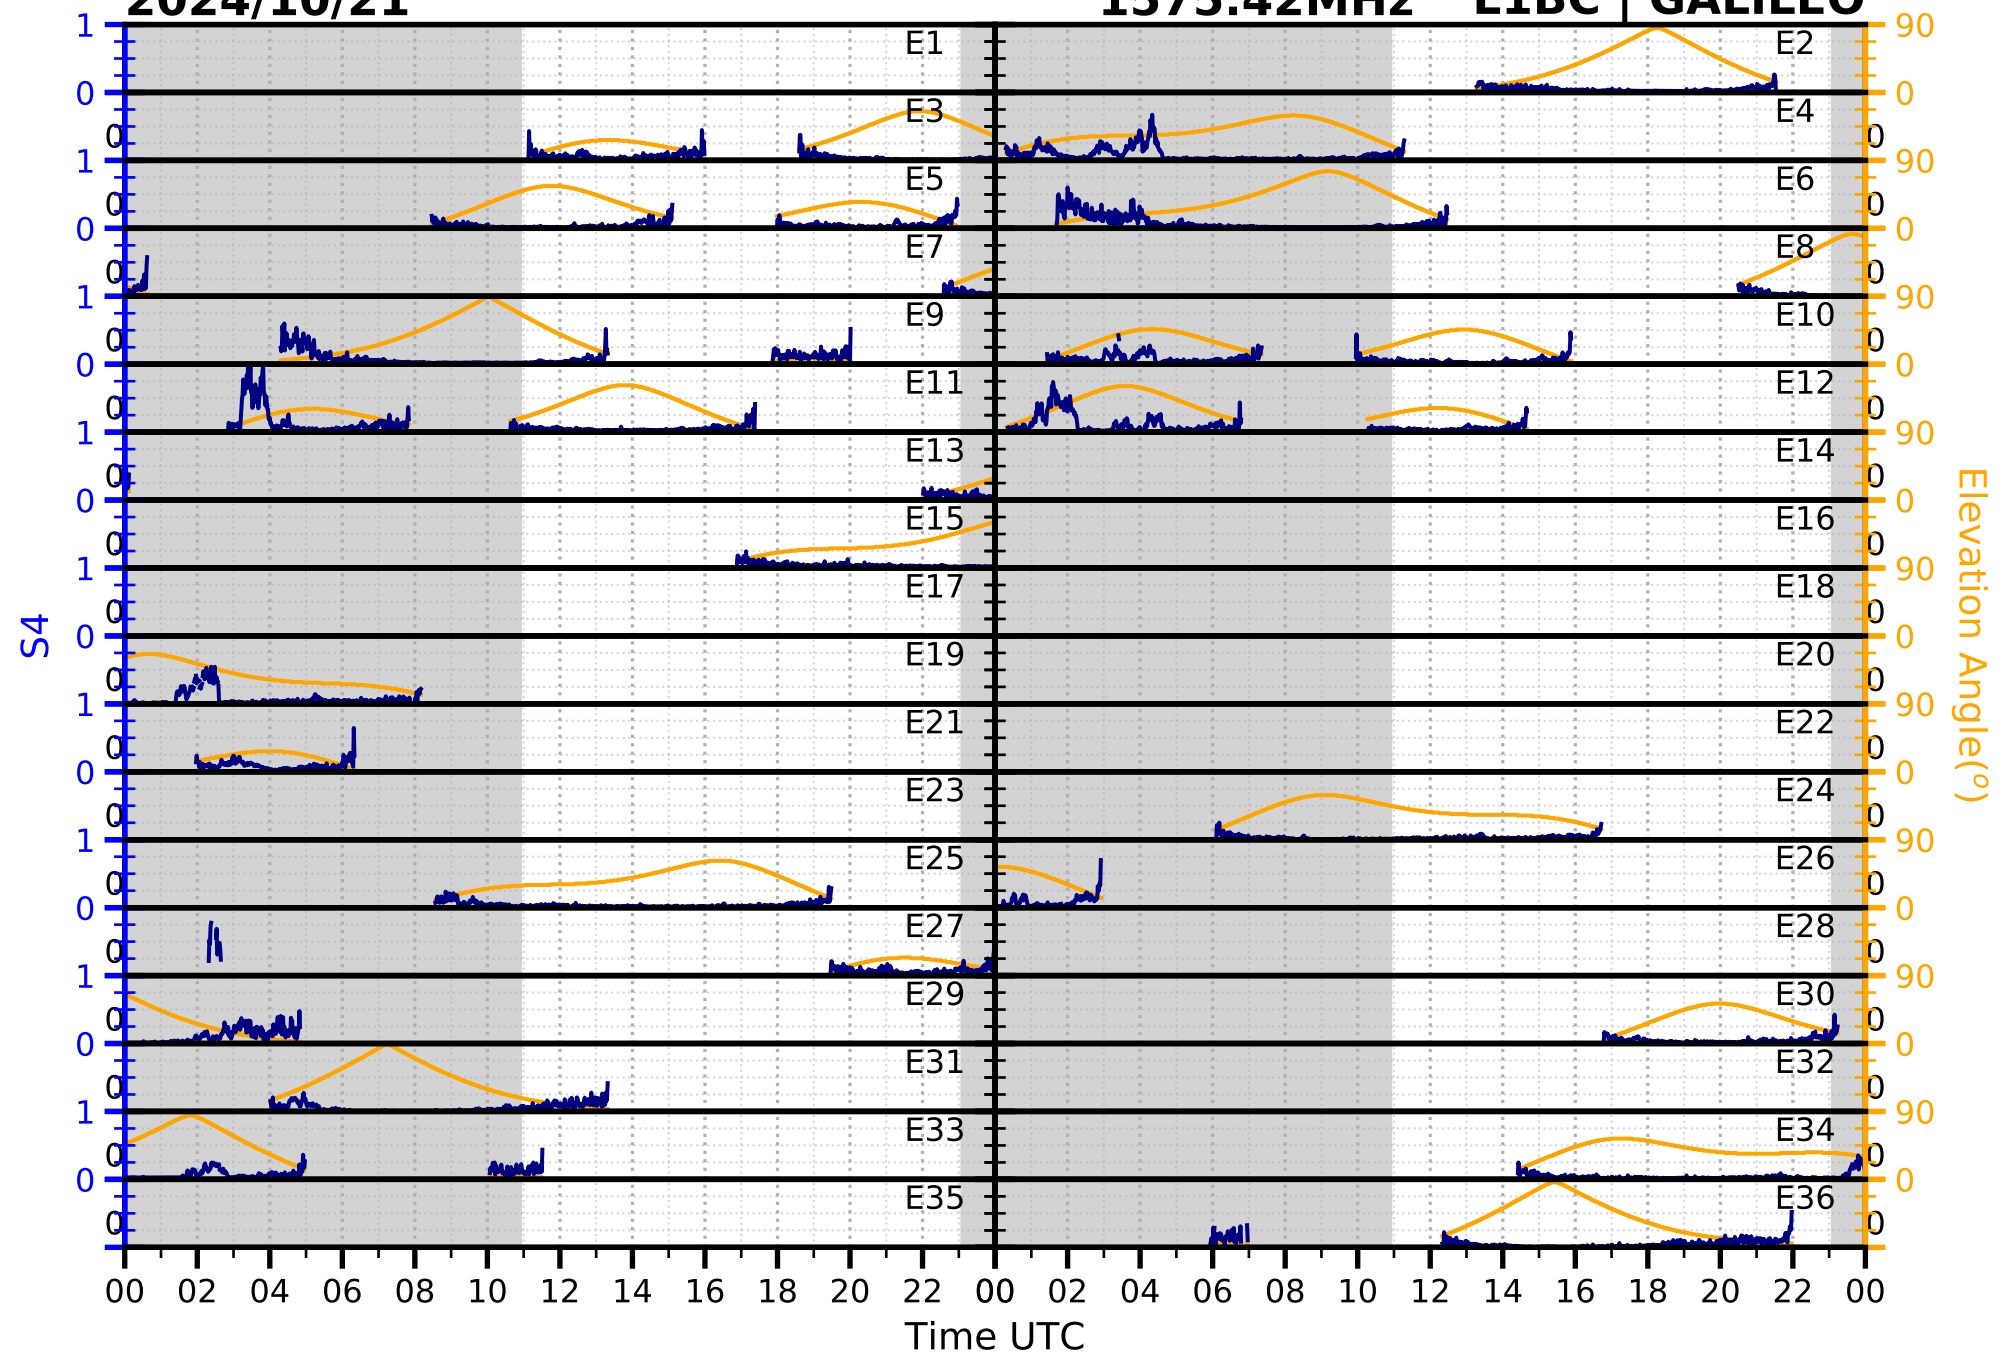

2024/10/21

S4

1575.42MHz

L1CA | GPS

2024/10/21

S4 1575.42MHz L1BC | GALILEO

2024/10/21

S4

1602MHz

L1CA | GLONASS