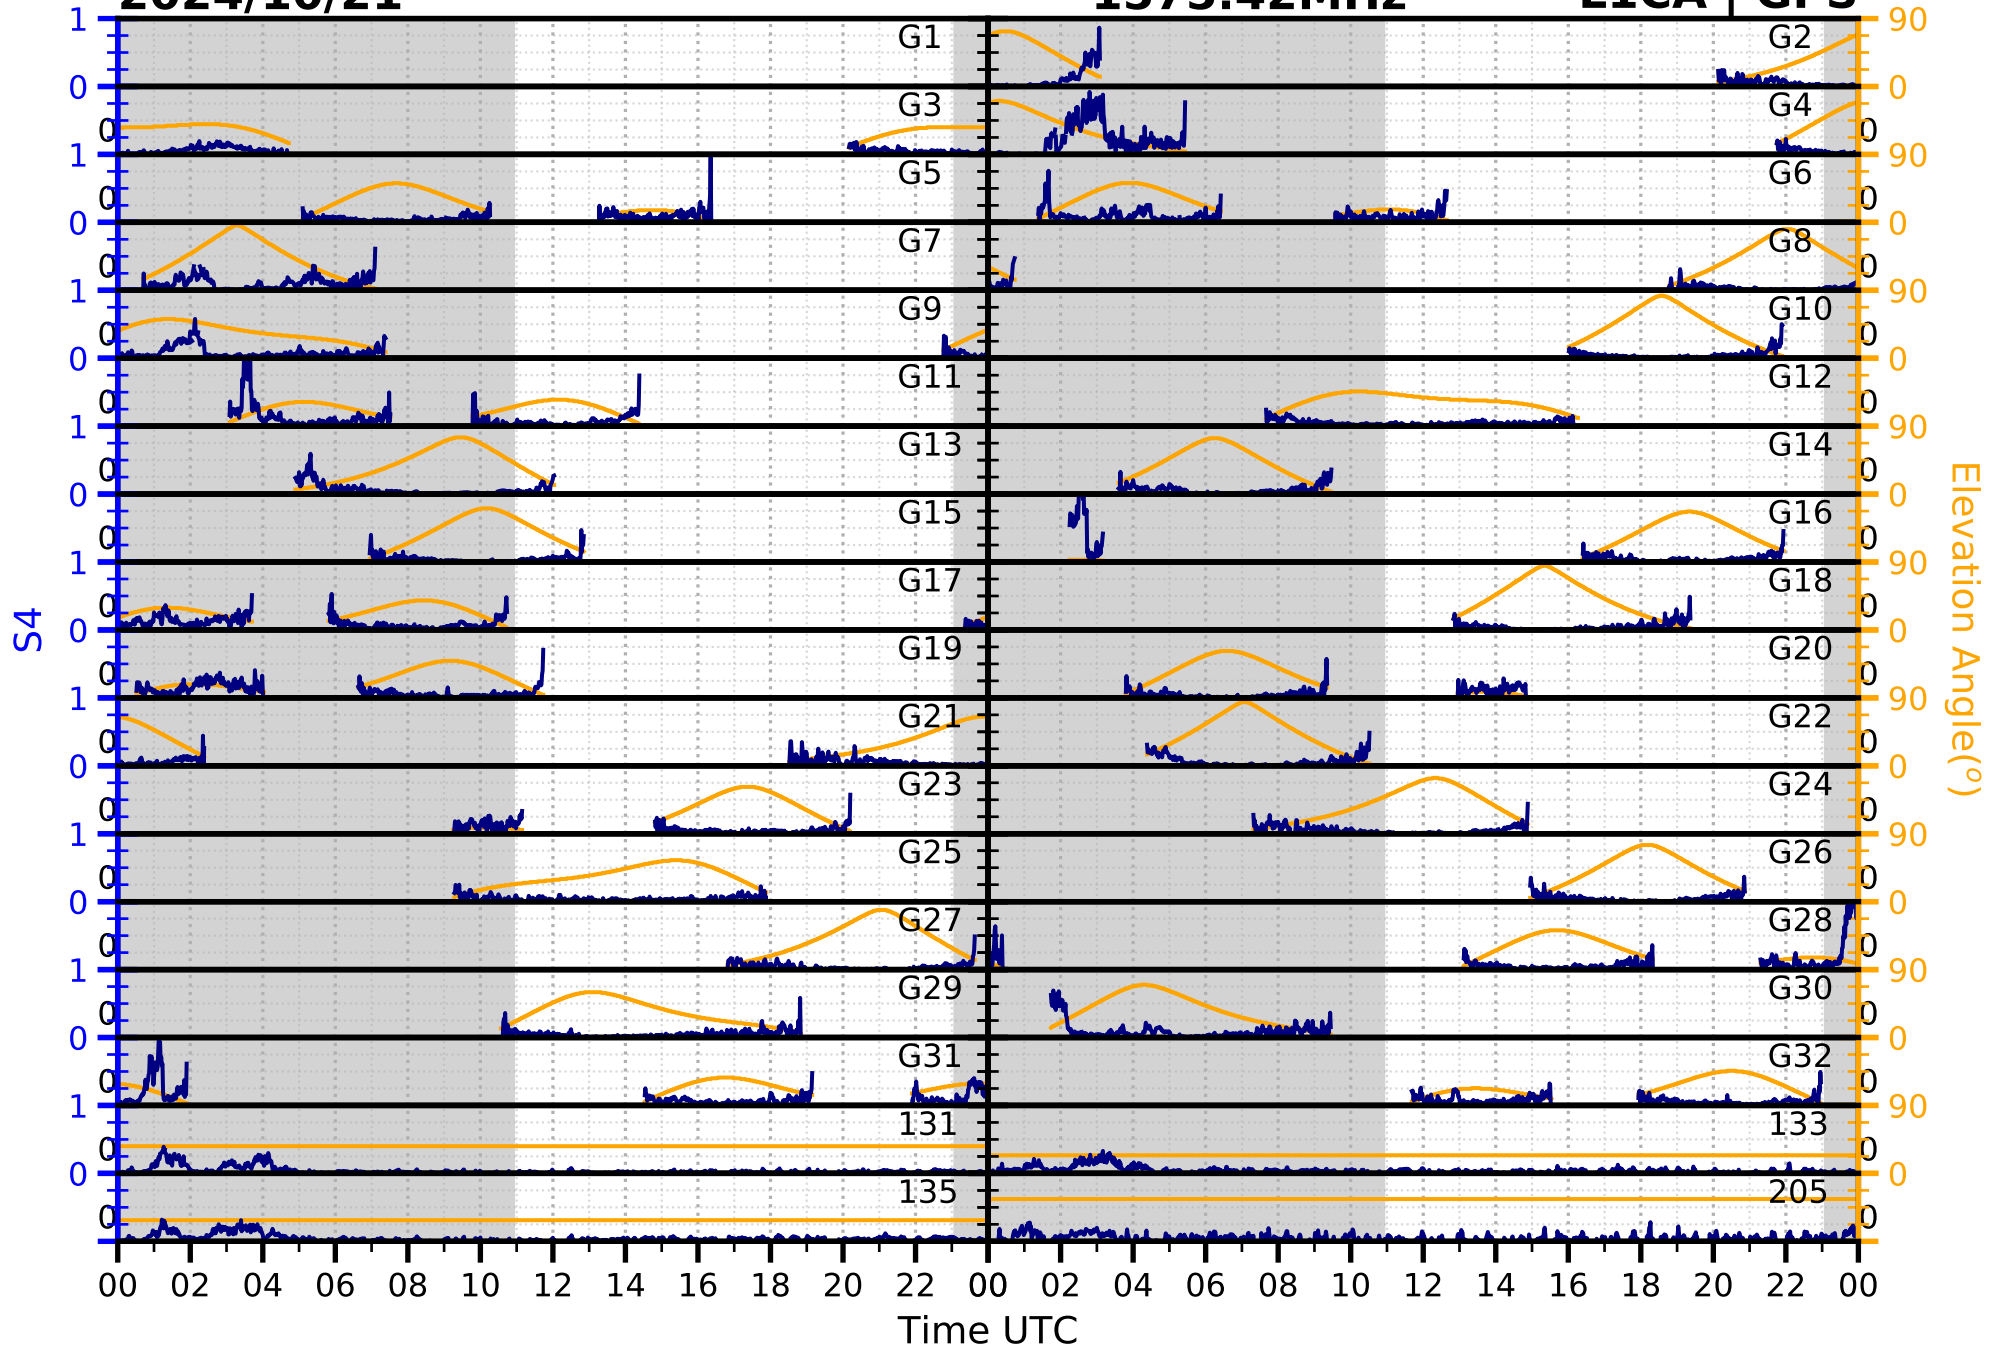

2024/10/21

S4

1575.42MHz

L1CA | GPS

2024/10/21

S4 1575.42MHz L1BC | GALILEO

2024/10/21

S4

1602MHz

L1CA | GLONASS