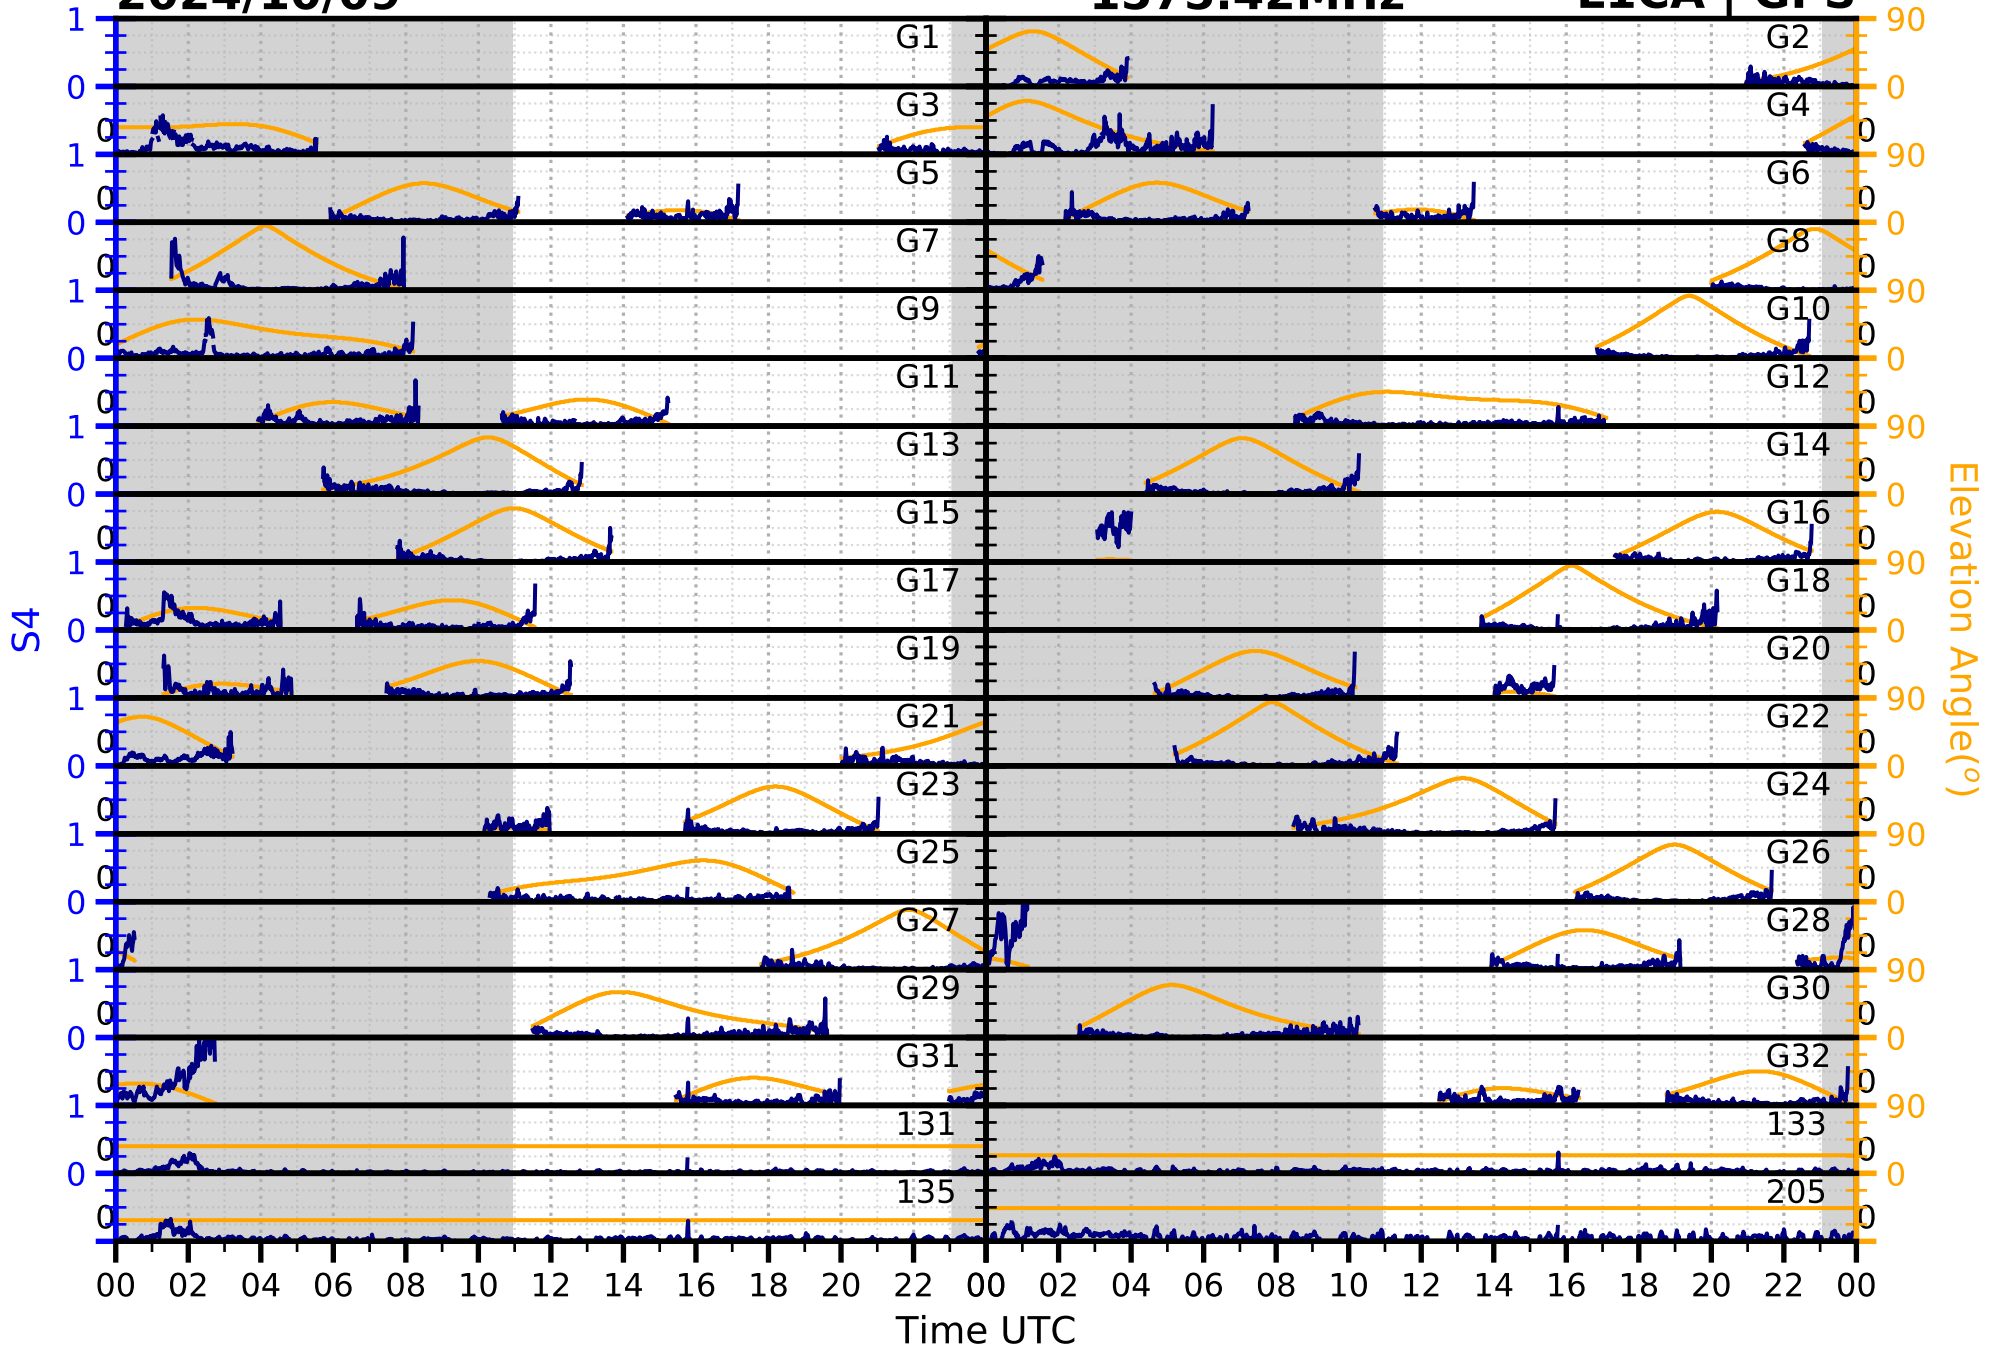

2024/10/09

S4

1575.42MHz

L1CA | GPS

2024/10/09

S4

1575.42MHz

L1BC | GALILEO

2024/10/09

S4

1602MHz

L1CA | GLONASS