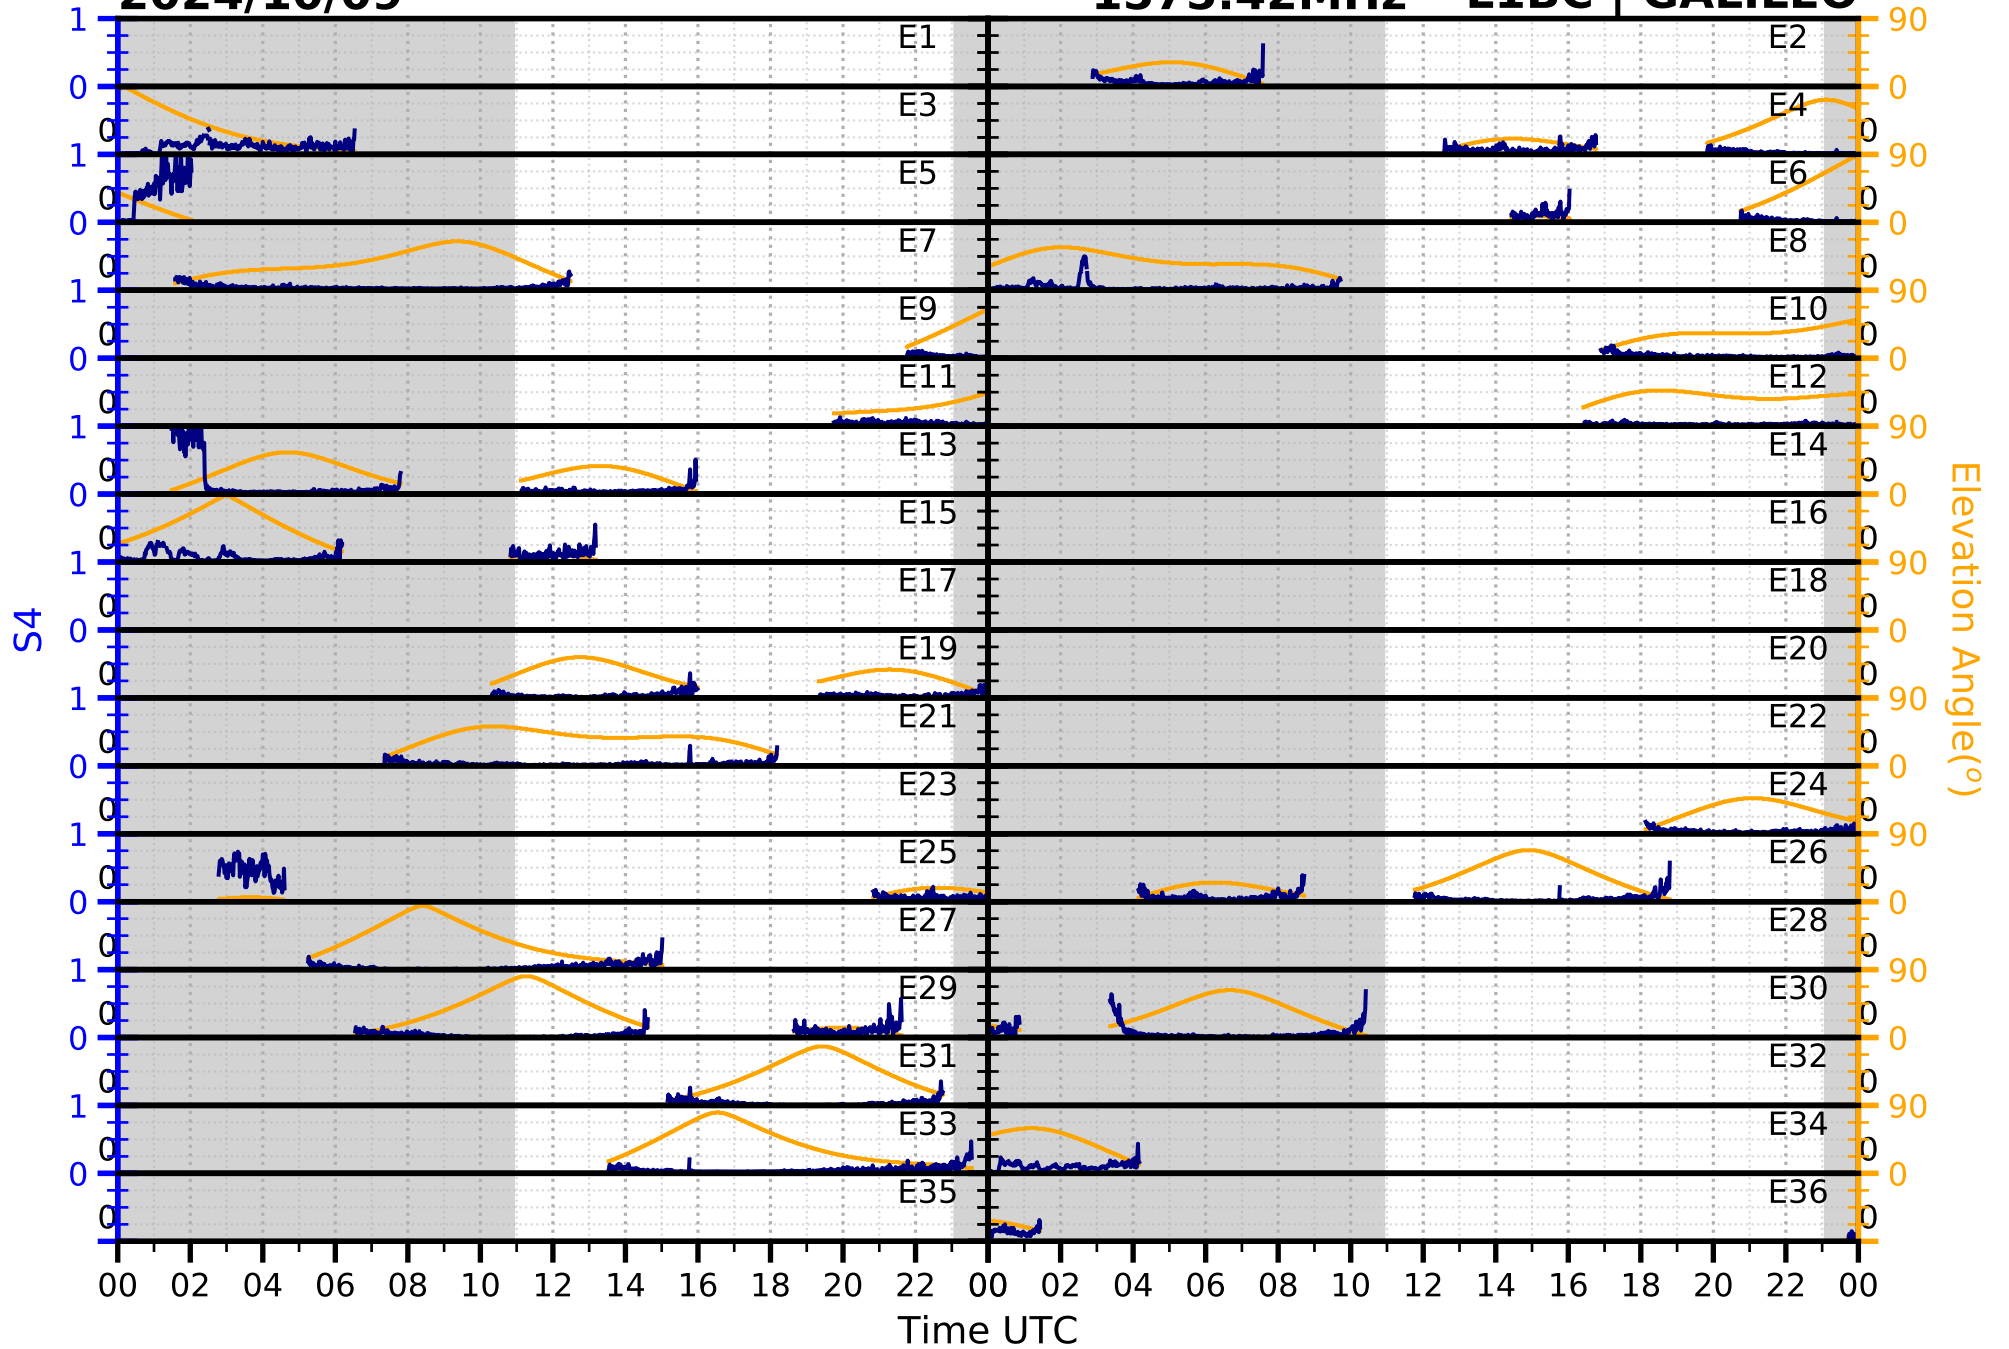

2024/10/09

S4

1575.42MHz

L1CA | GPS

2024/10/09

S4

1575.42MHz

L1BC | GALILEO

2024/10/09

S4

1602MHz

L1CA | GLONASS