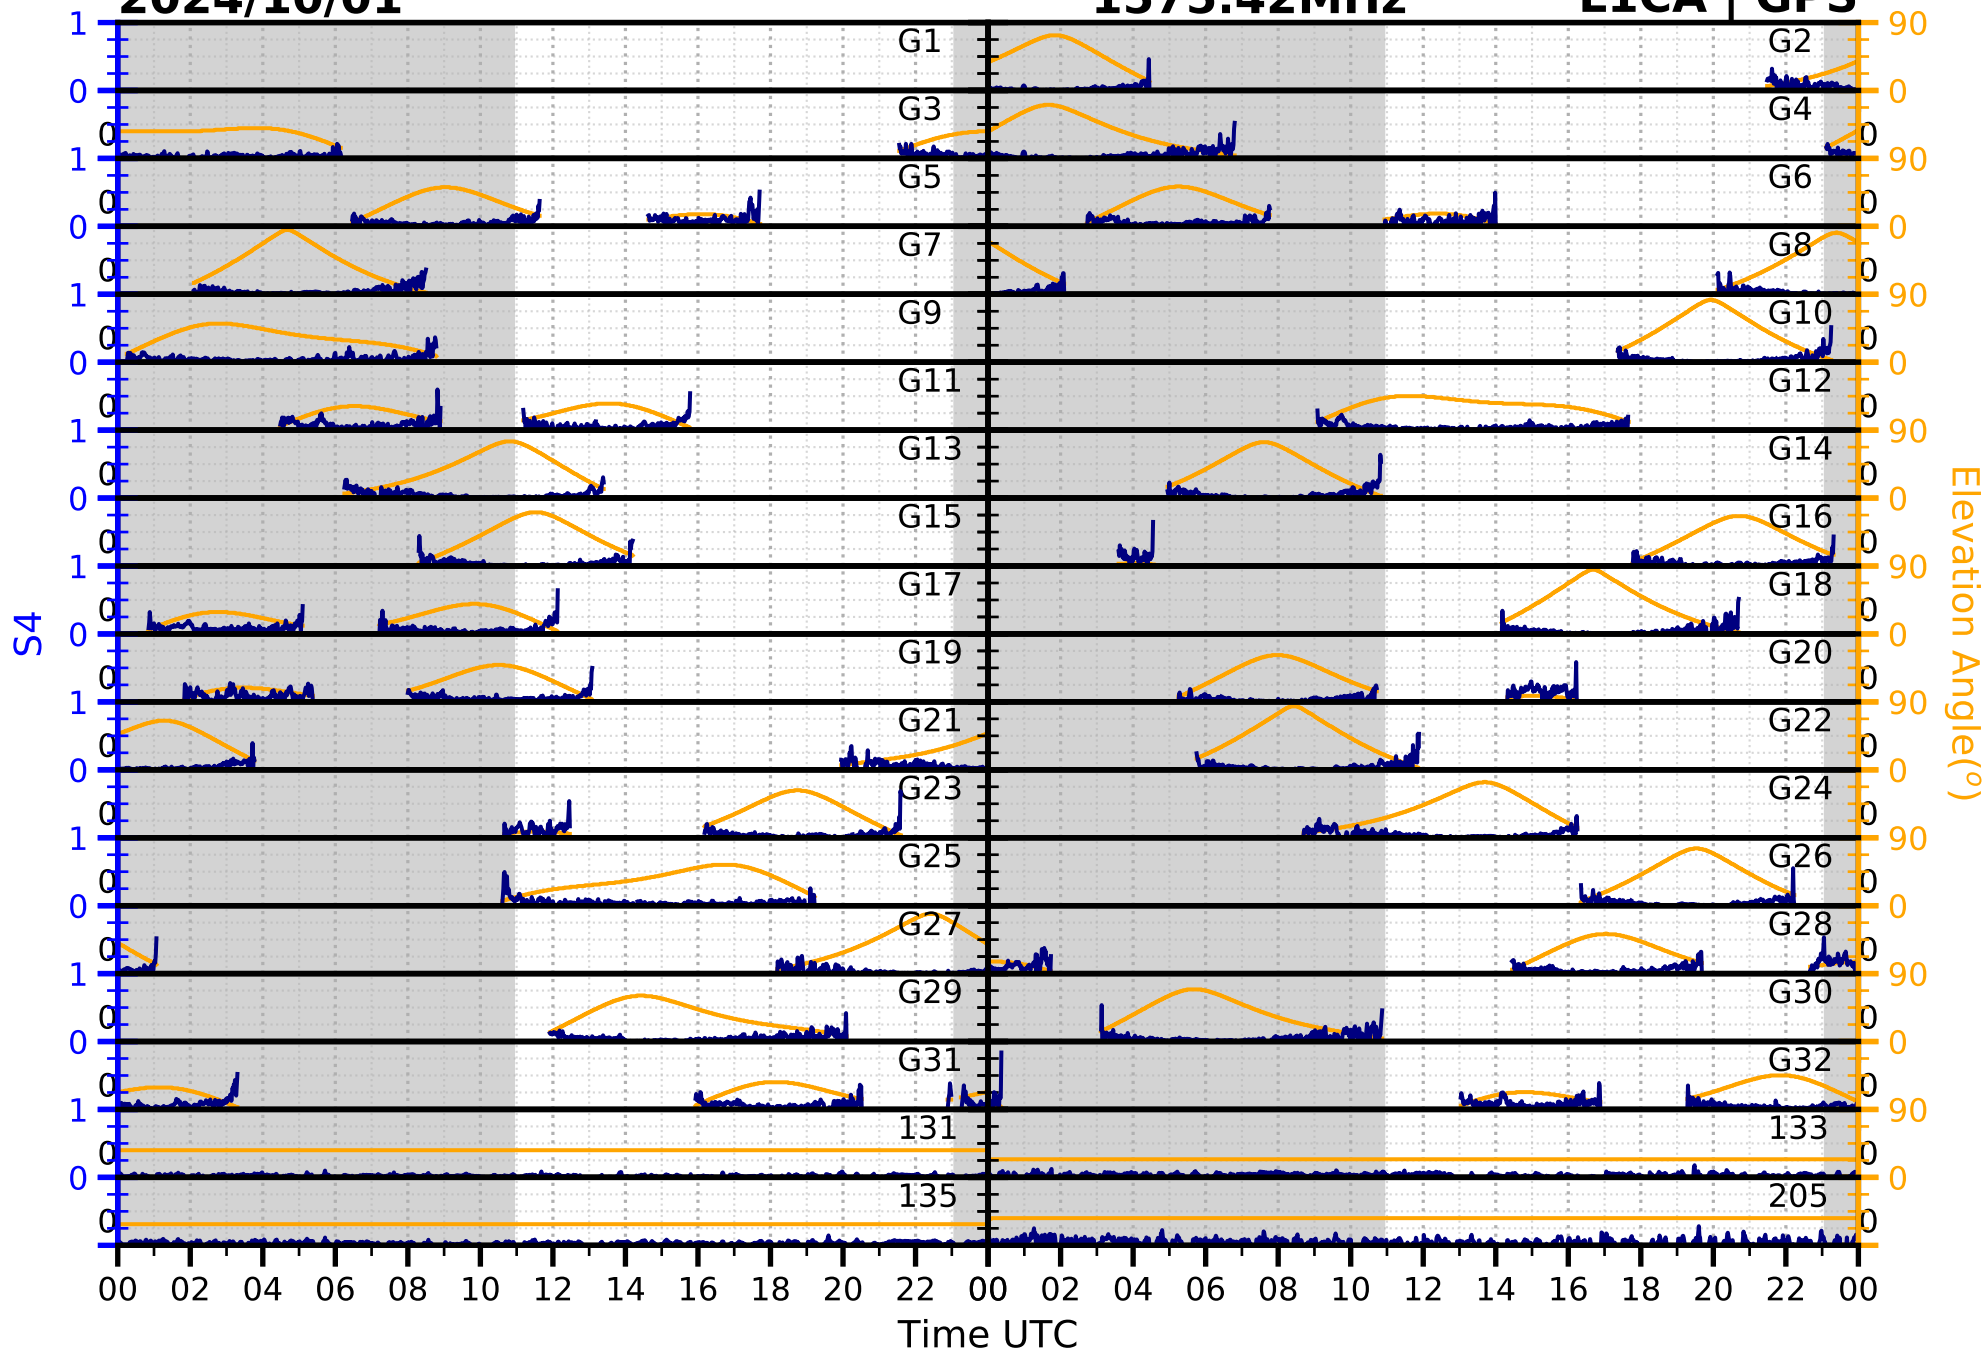

2024/10/01

S4

1575.42MHz

L1CA | GPS

2024/10/01

S4

1575.42MHz

L1BC | GALILEO

2024/10/01

S4

1602MHz

L1CA | GLONASS