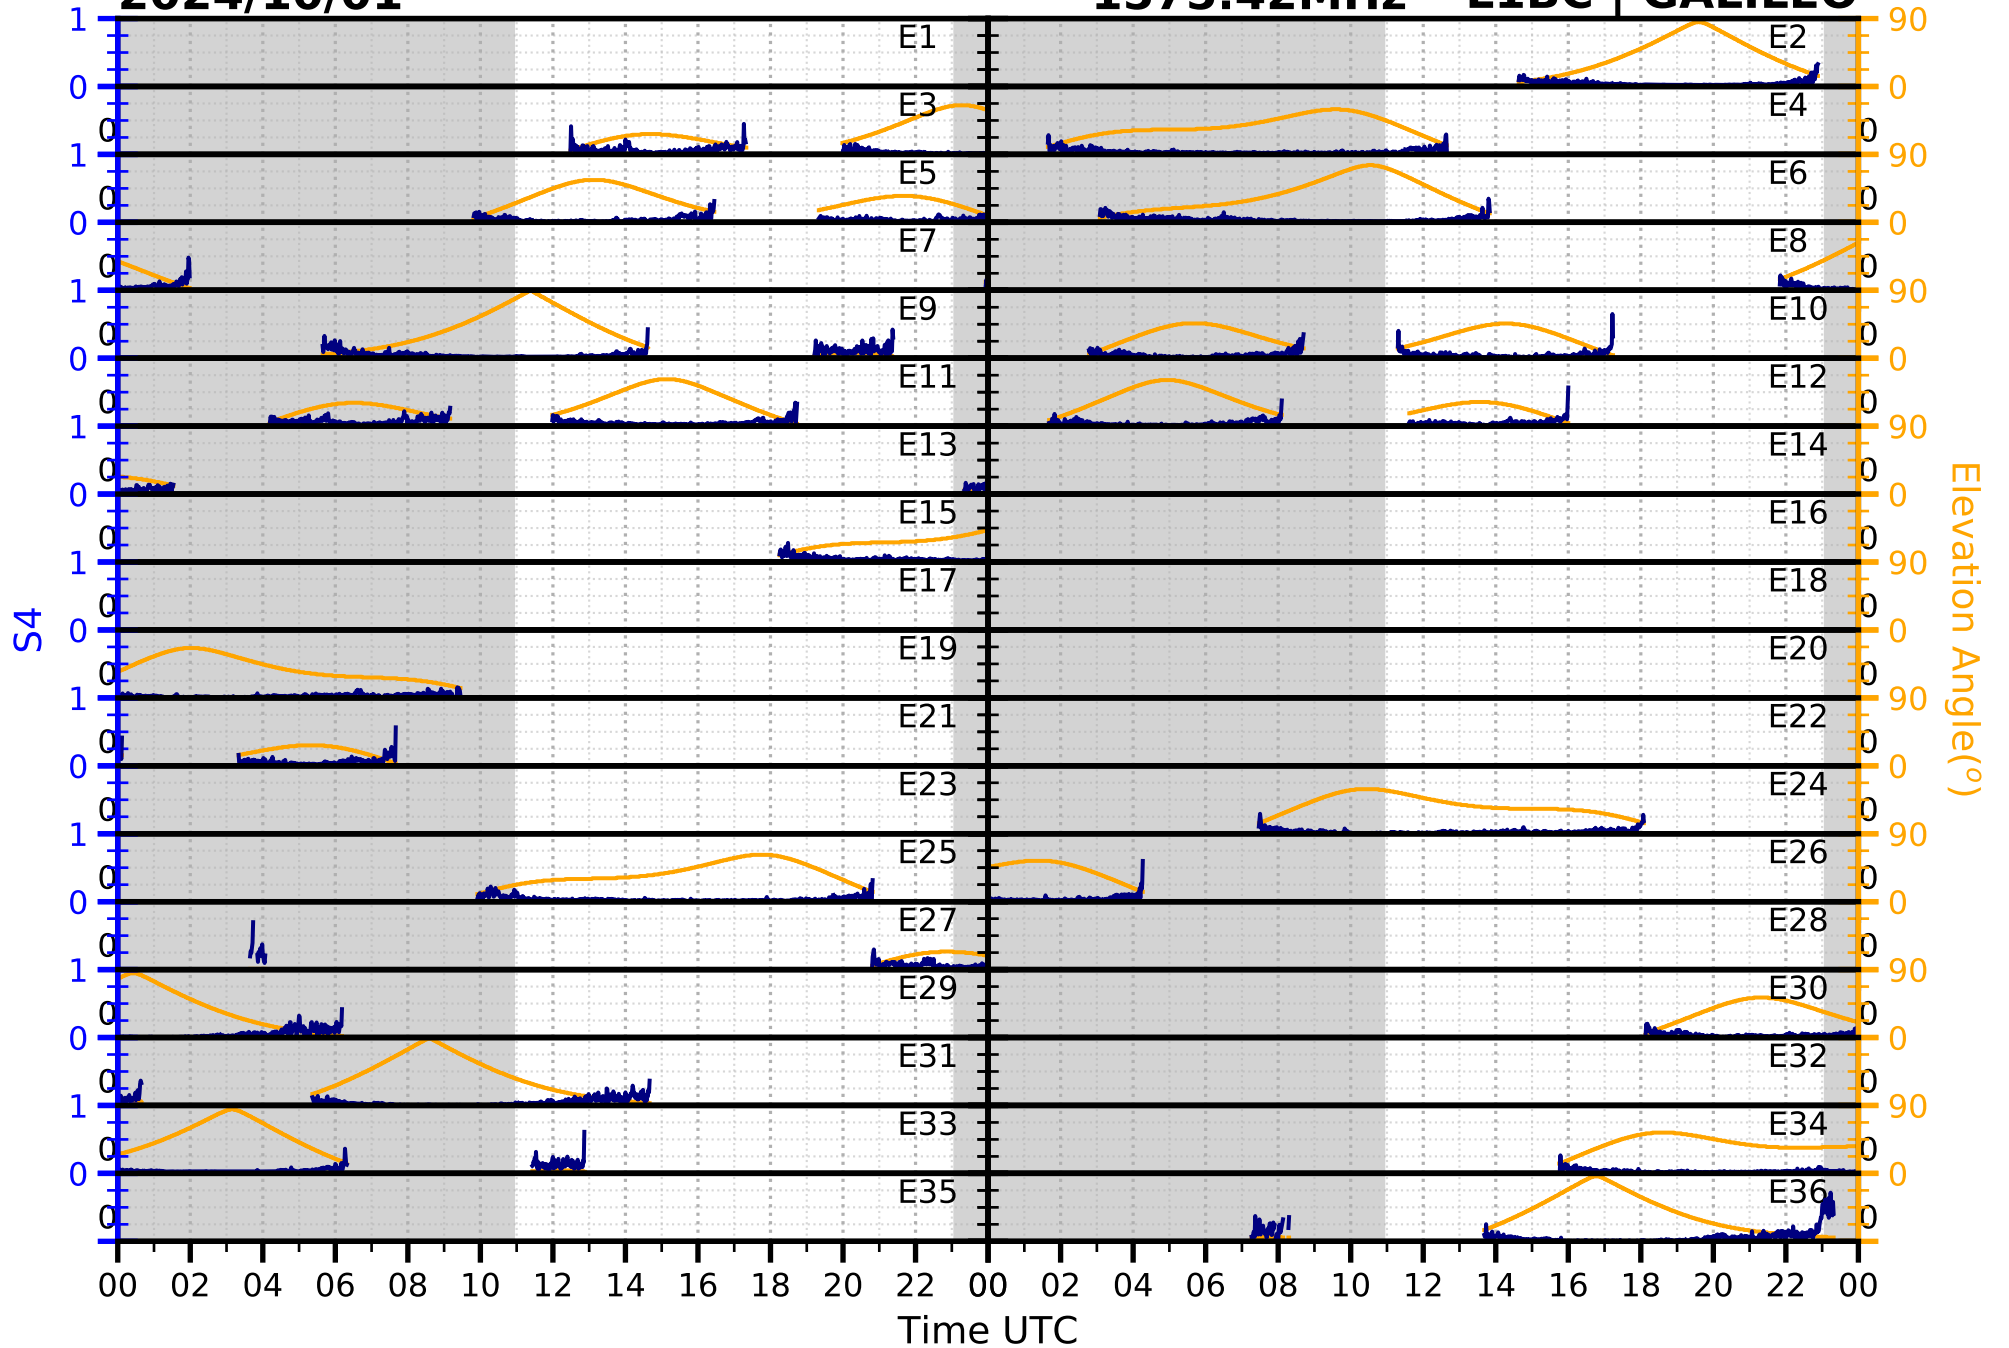

2024/10/01

S4

1575.42MHz

L1CA | GPS

2024/10/01

S4

1575.42MHz

L1BC | GALILEO

2024/10/01

S4

1602MHz

L1CA | GLONASS