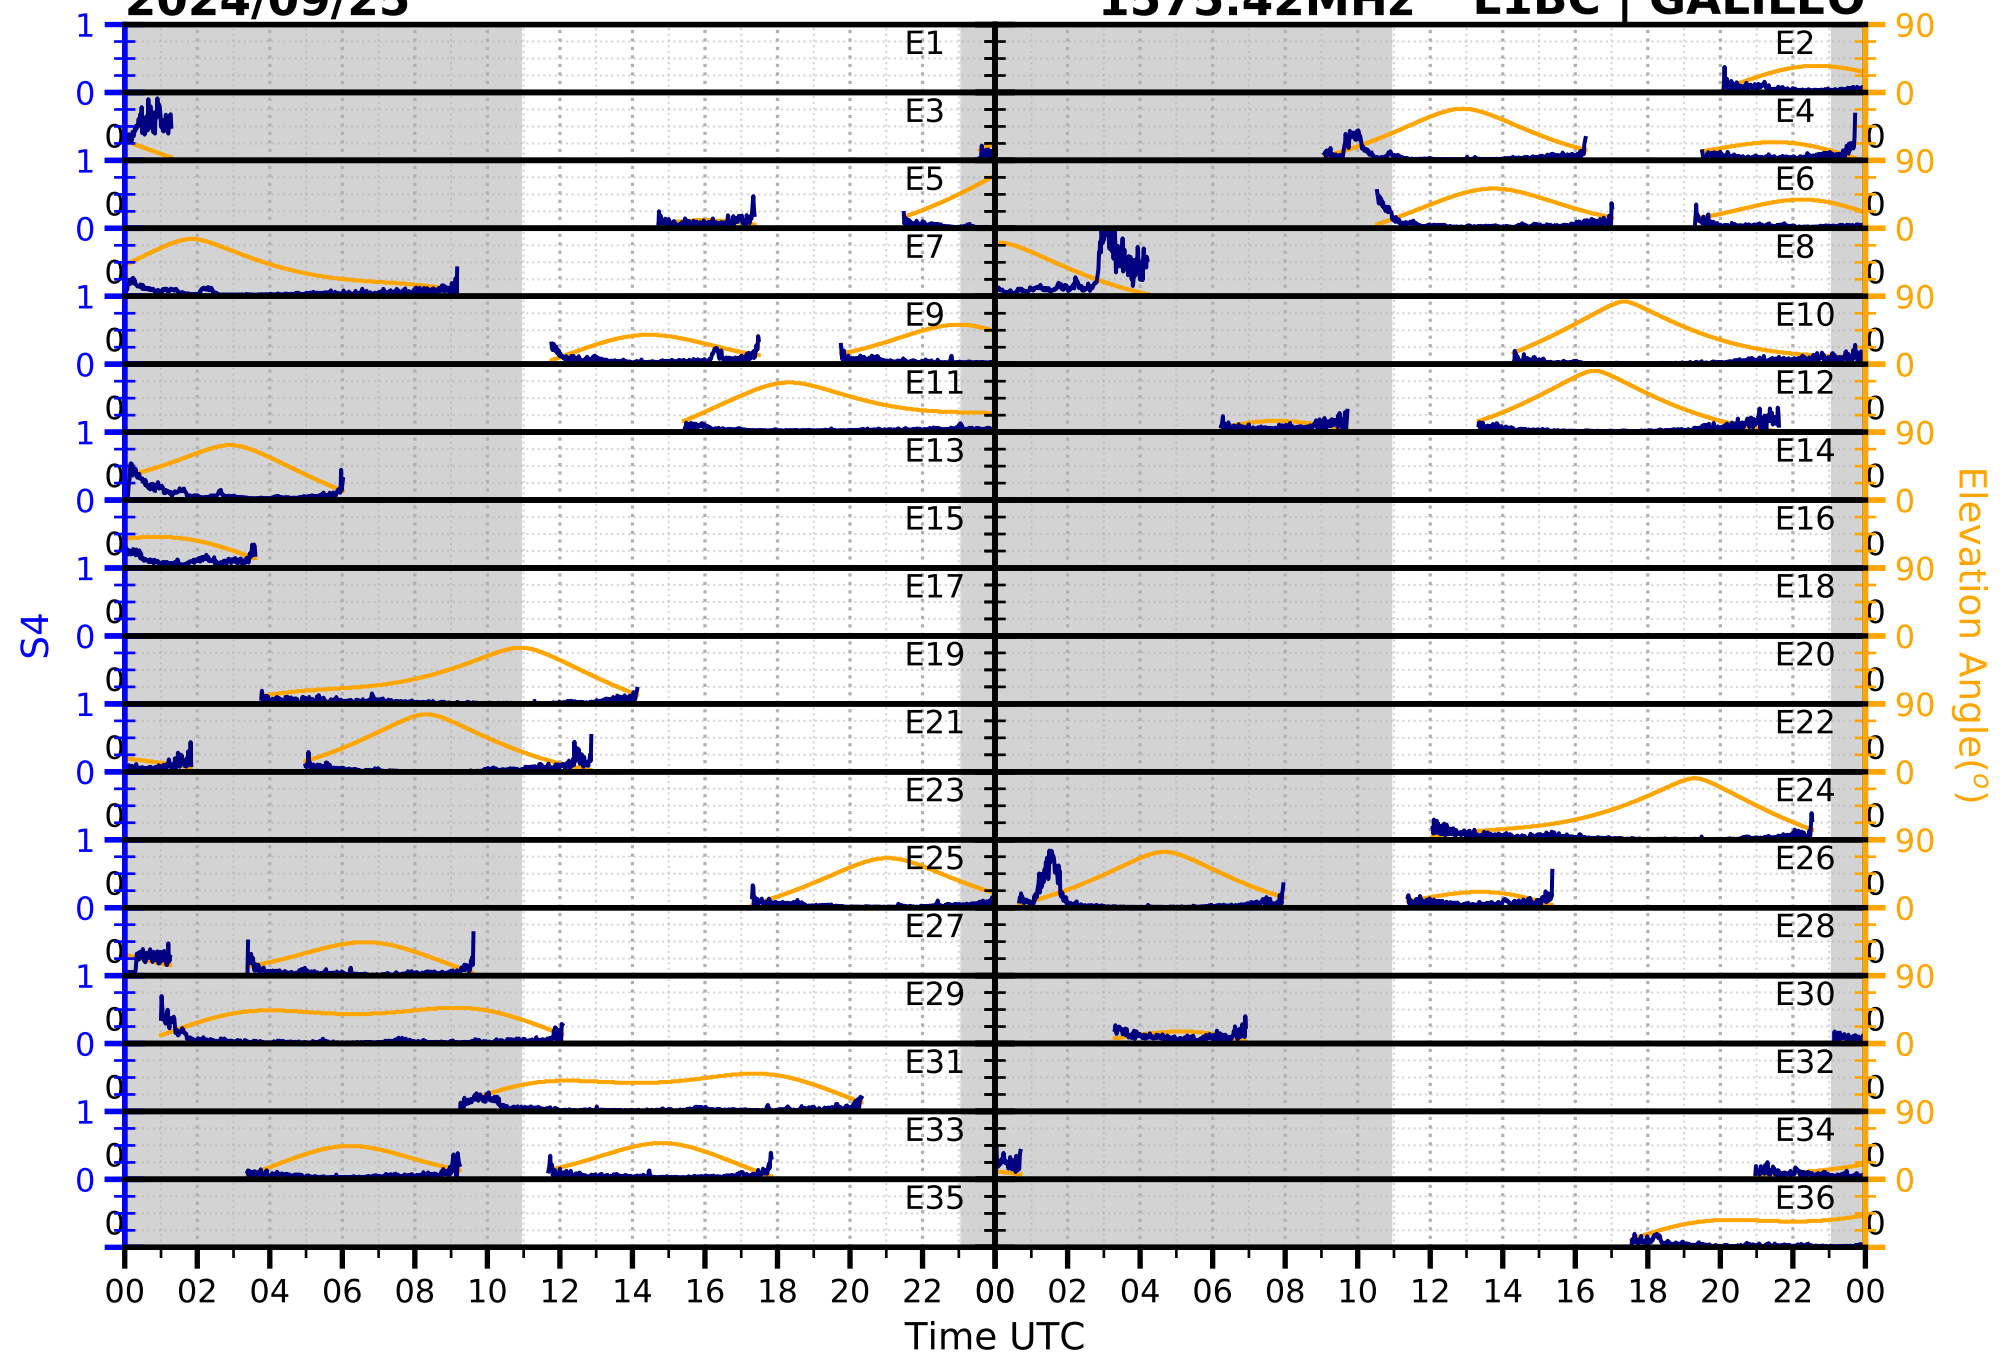

2024/09/25

S4

1575.42MHz

L1CA | GPS

2024/09/25

S4 1575.42MHz L1BC | GALILEO

2024/09/25

S4

1602MHz

L1CA | GLONASS