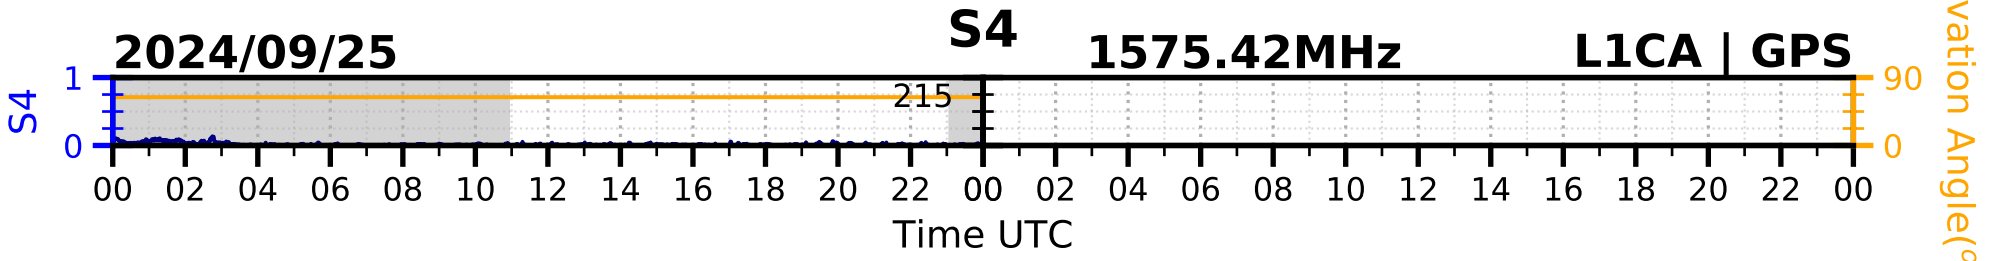

2024/09/25

S4

1575.42MHz

L1CA | GPS

2024/09/25

S4 1575.42MHz L1BC | GALILEO

2024/09/25

S4

1602MHz

L1CA | GLONASS