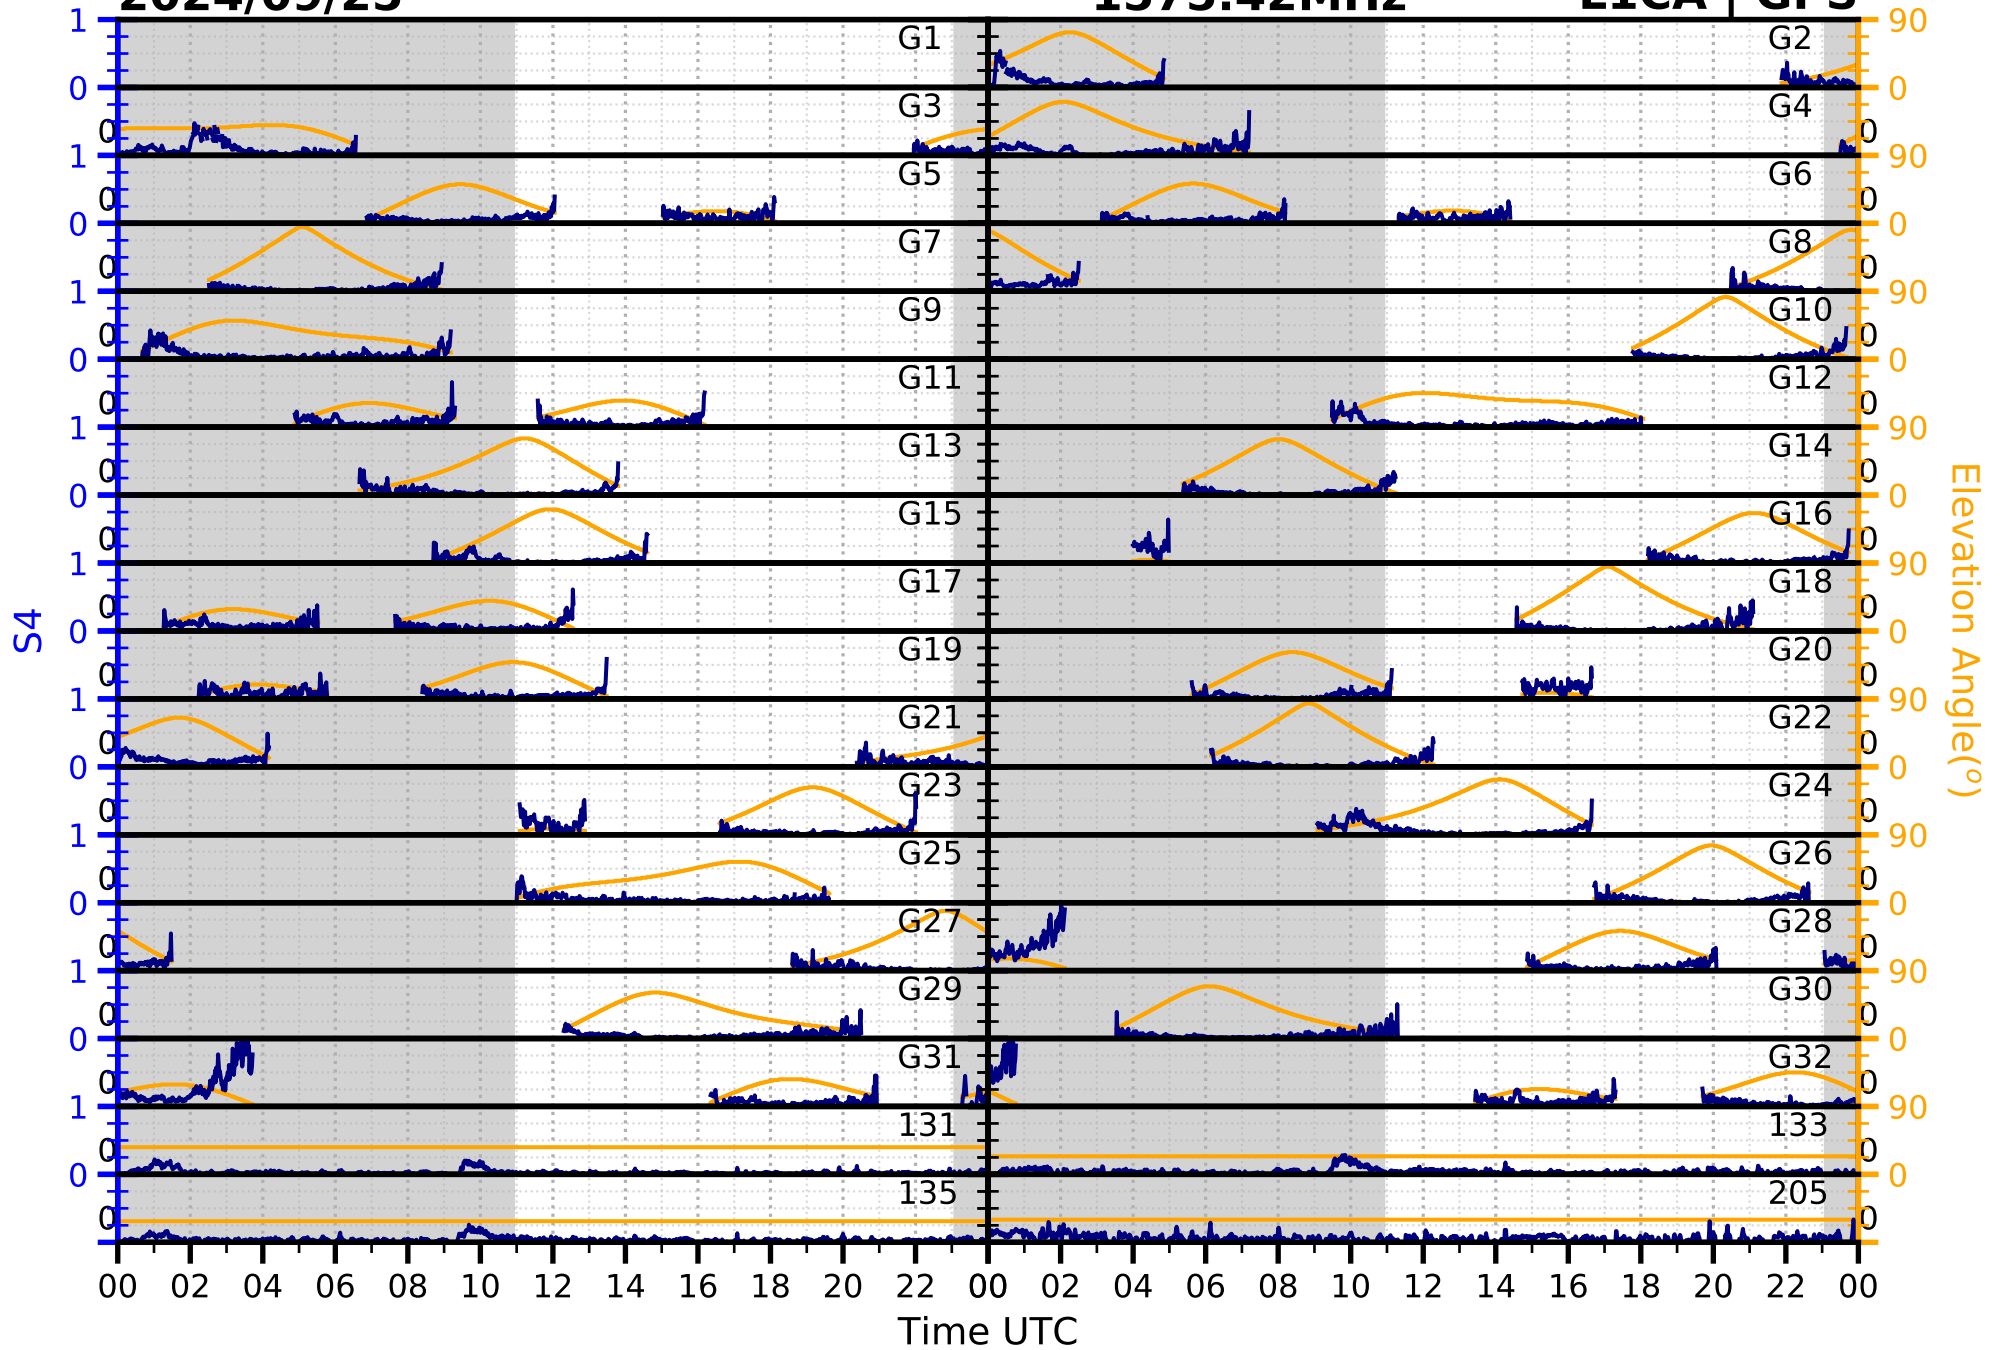

2024/09/25

S4

1575.42MHz

L1CA | GPS

2024/09/25

S4 1575.42MHz L1BC | GALILEO

2024/09/25

S4

1602MHz

L1CA | GLONASS