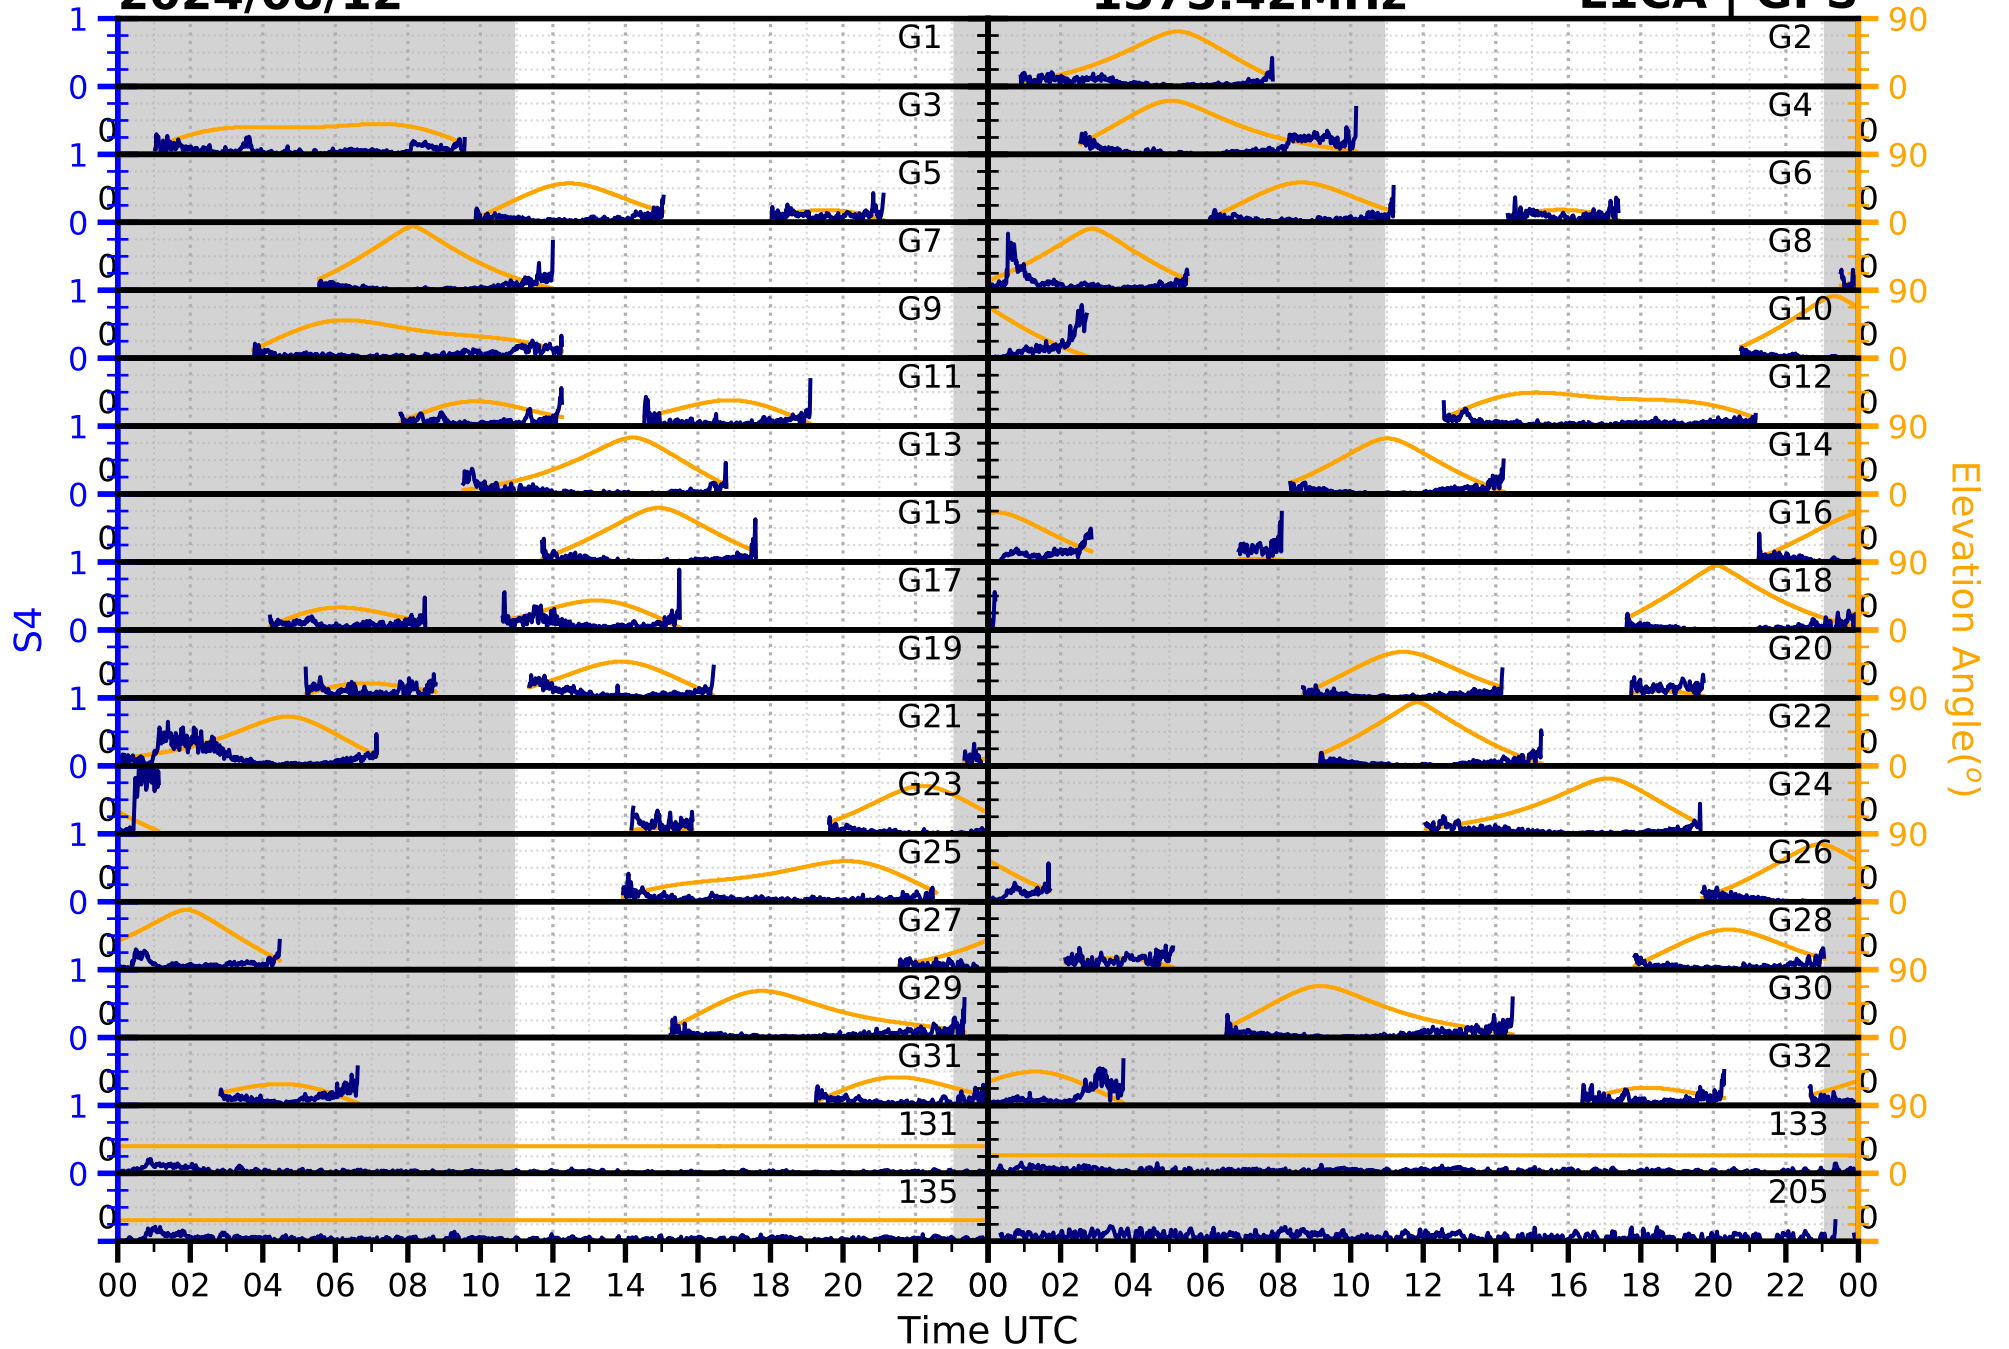

2024/08/12

S4

1575.42MHz

L1CA | GPS

2024/08/12

S4 1575.42MHz L1BC | GALILEO

2024/08/12

S4

1602MHz

L1CA | GLONASS