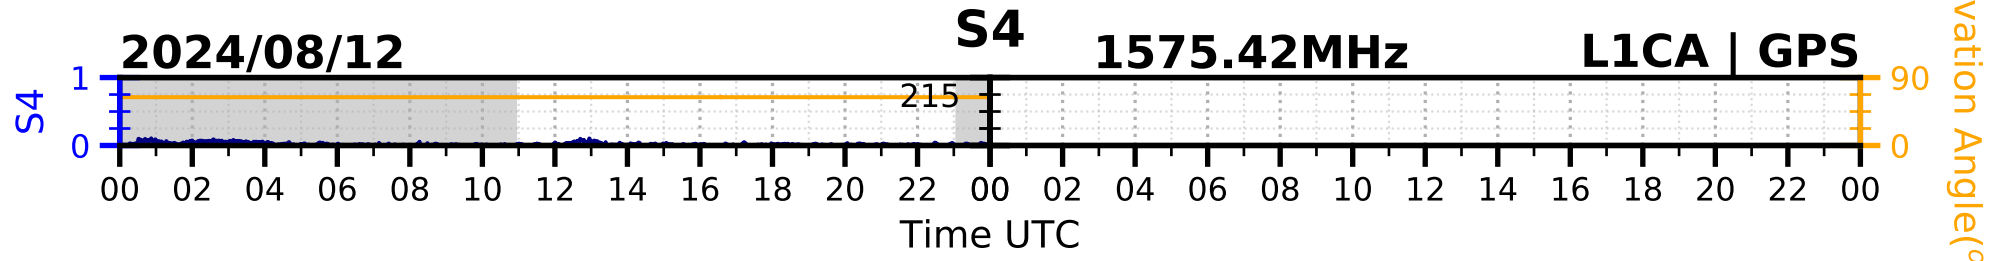

2024/08/12

S4

1575.42MHz

L1CA | GPS

2024/08/12

S4 1575.42MHz L1BC | GALILEO

2024/08/12

S4

1602MHz

L1CA | GLONASS