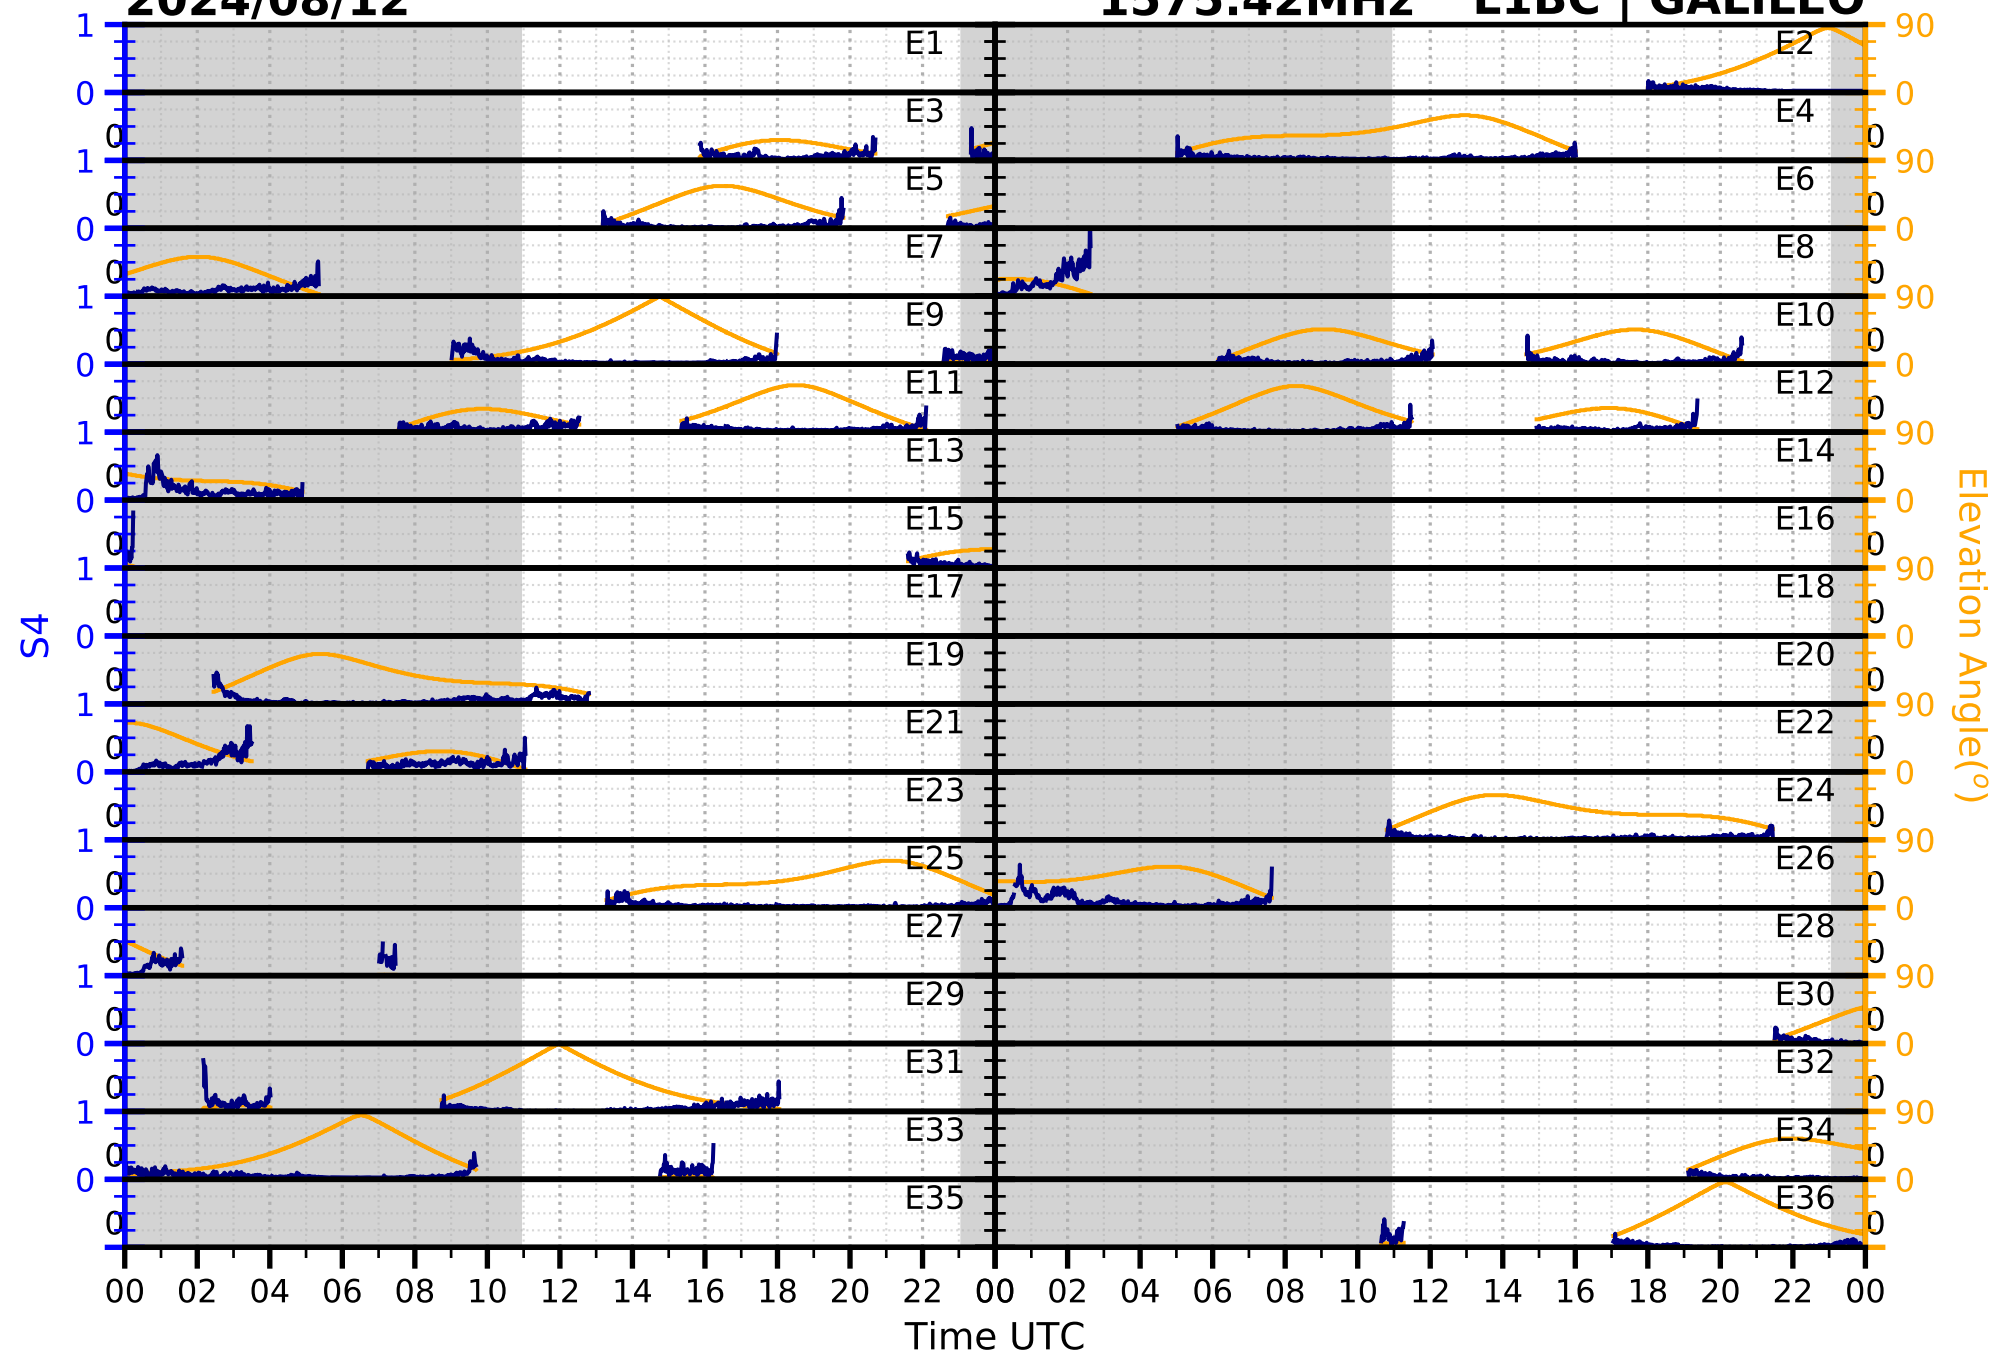

2024/08/12

S4

1575.42MHz

L1CA | GPS

2024/08/12

S4 1575.42MHz L1BC | GALILEO

2024/08/12

S4

1602MHz

L1CA | GLONASS