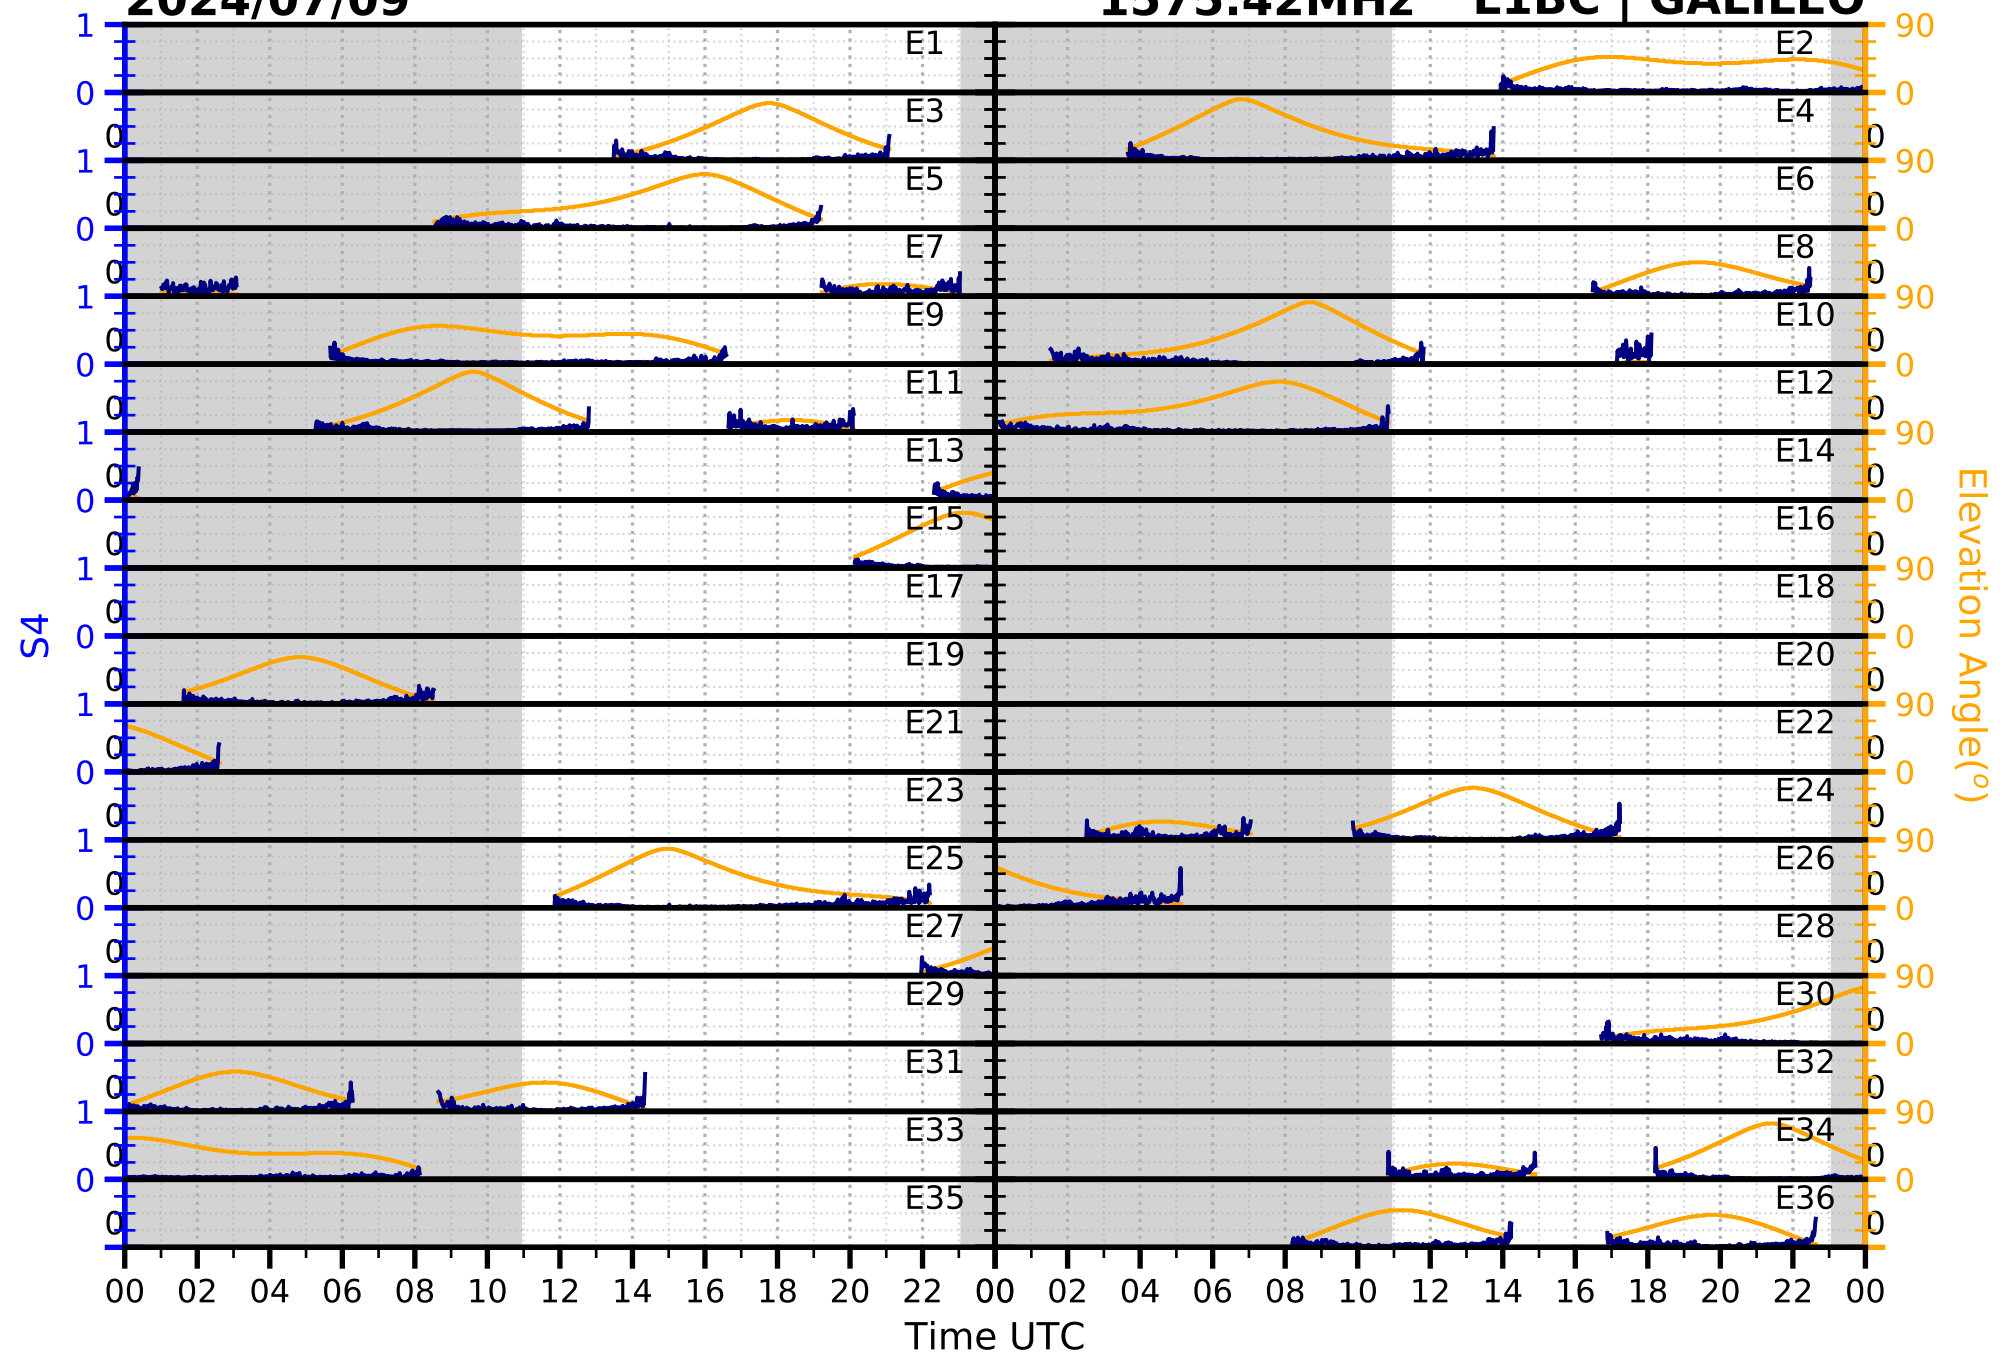

2024/07/09

S4

1575.42MHz

L1CA | GPS

2024/07/09

S4 1575.42MHz L1BC | GALILEO

2024/07/09

S4

1602MHz

L1CA | GLONASS