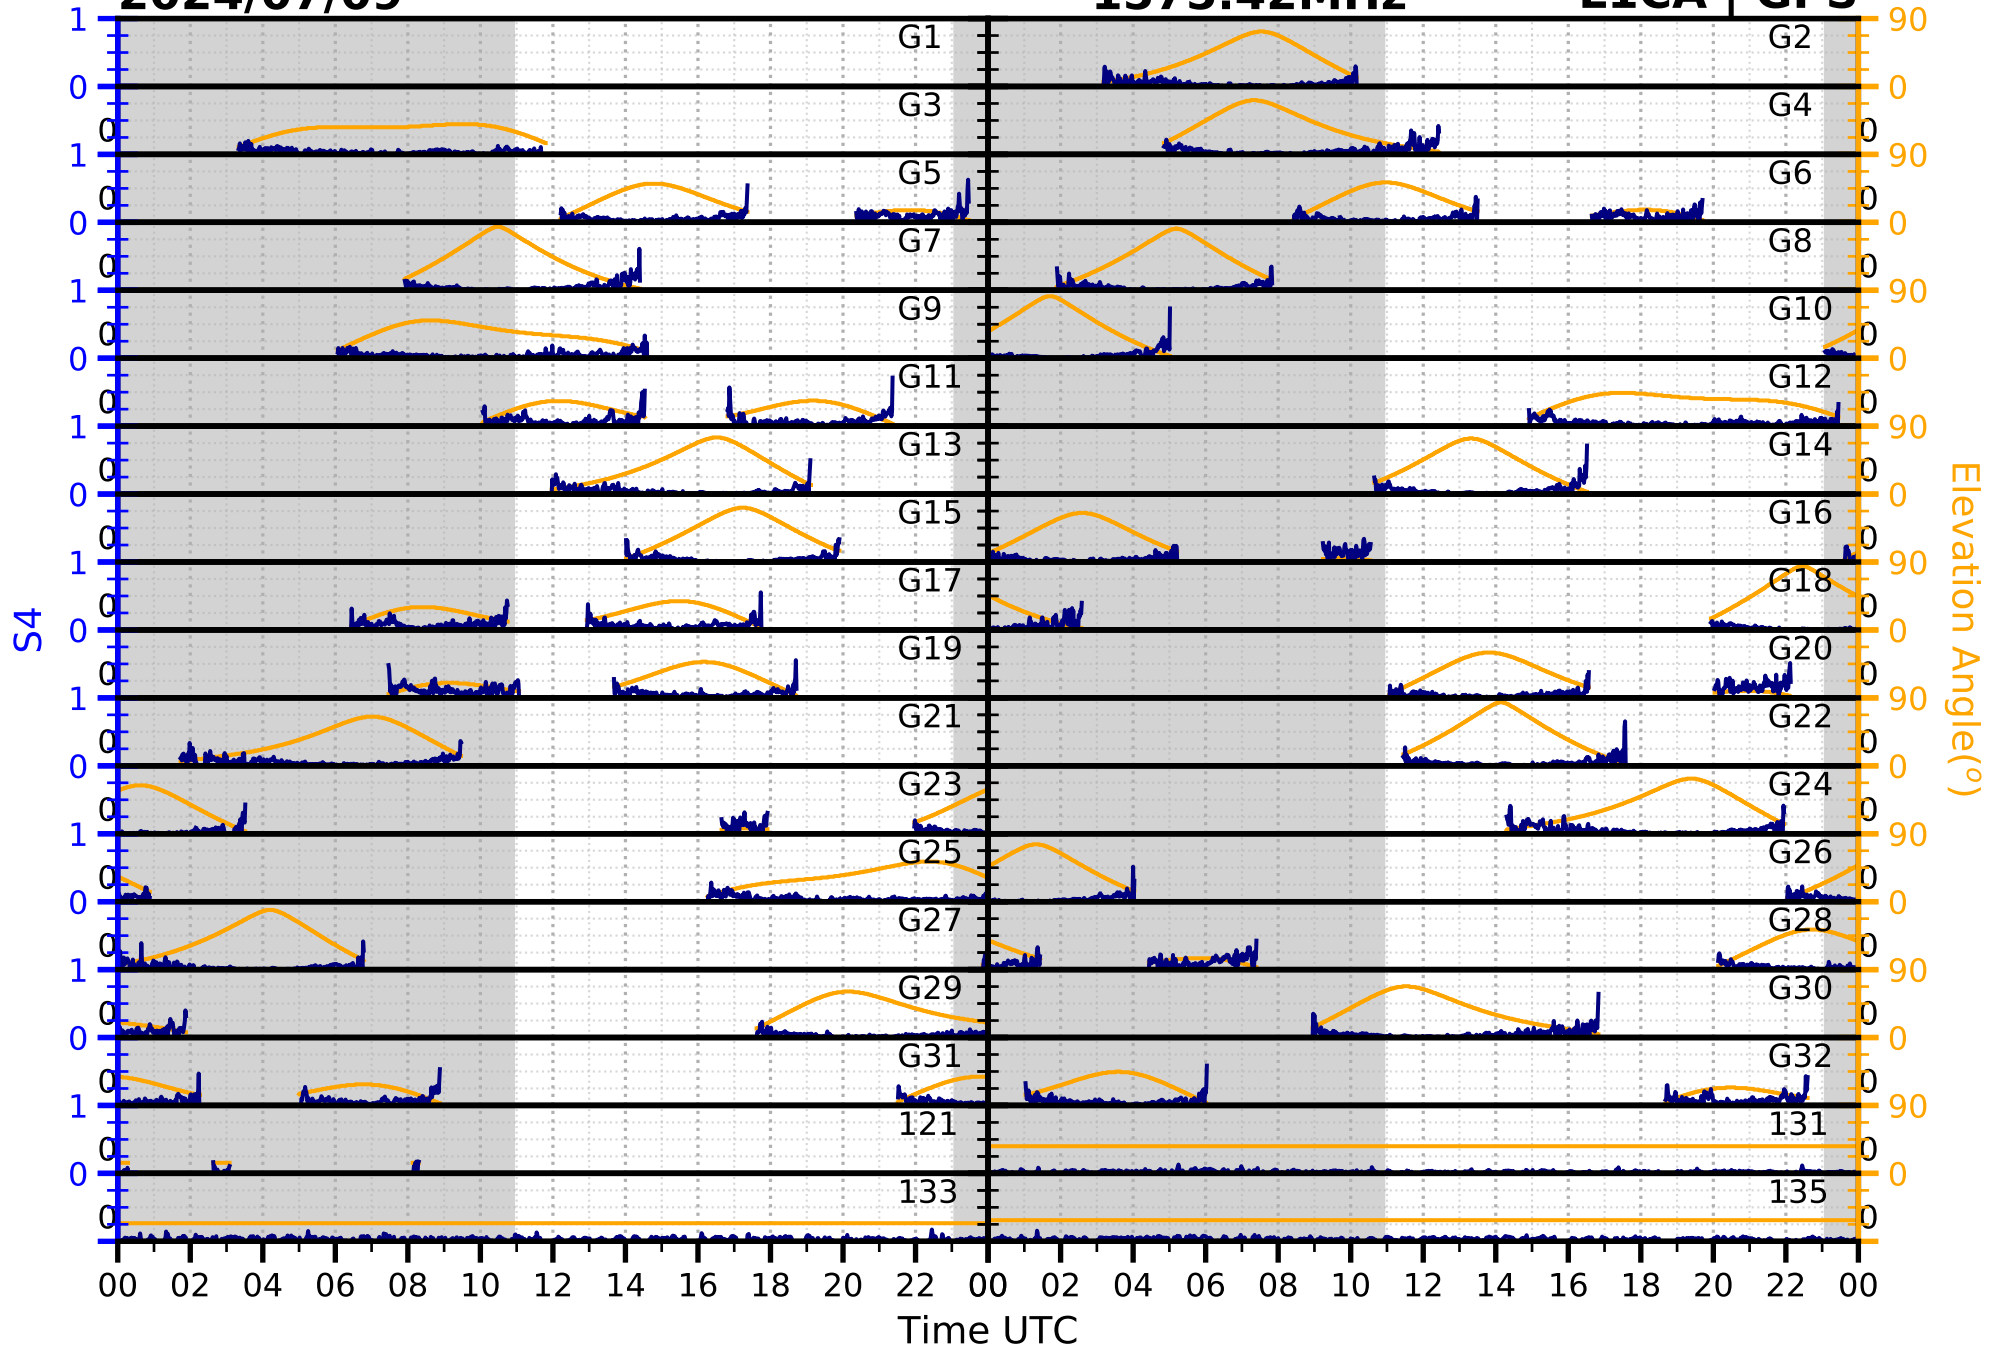

2024/07/09

S4

1575.42MHz

L1CA | GPS

2024/07/09

S4 1575.42MHz L1BC | GALILEO

2024/07/09

S4

1602MHz

L1CA | GLONASS