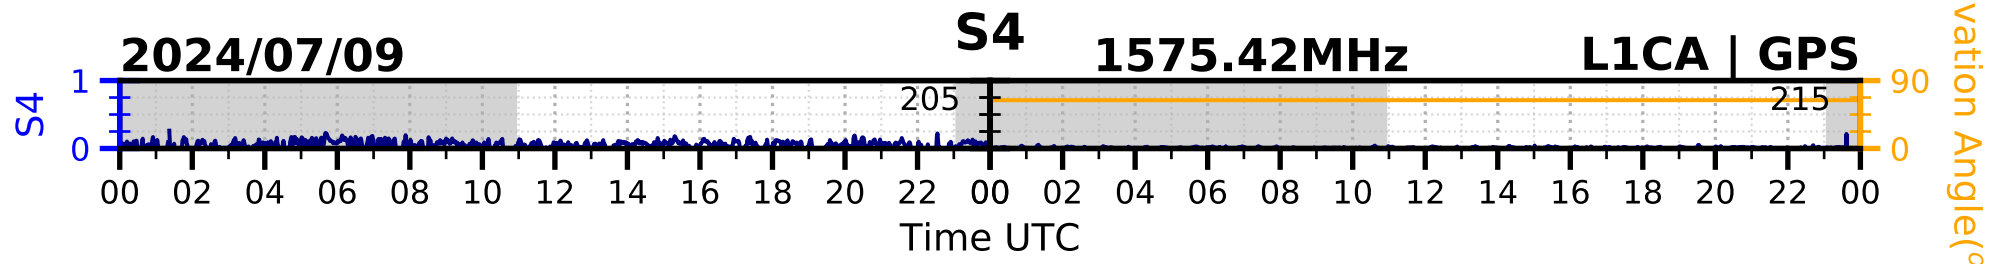

2024/07/09

S4

1575.42MHz

L1CA | GPS

2024/07/09

S4 1575.42MHz L1BC | GALILEO

2024/07/09

S4

1602MHz

L1CA | GLONASS