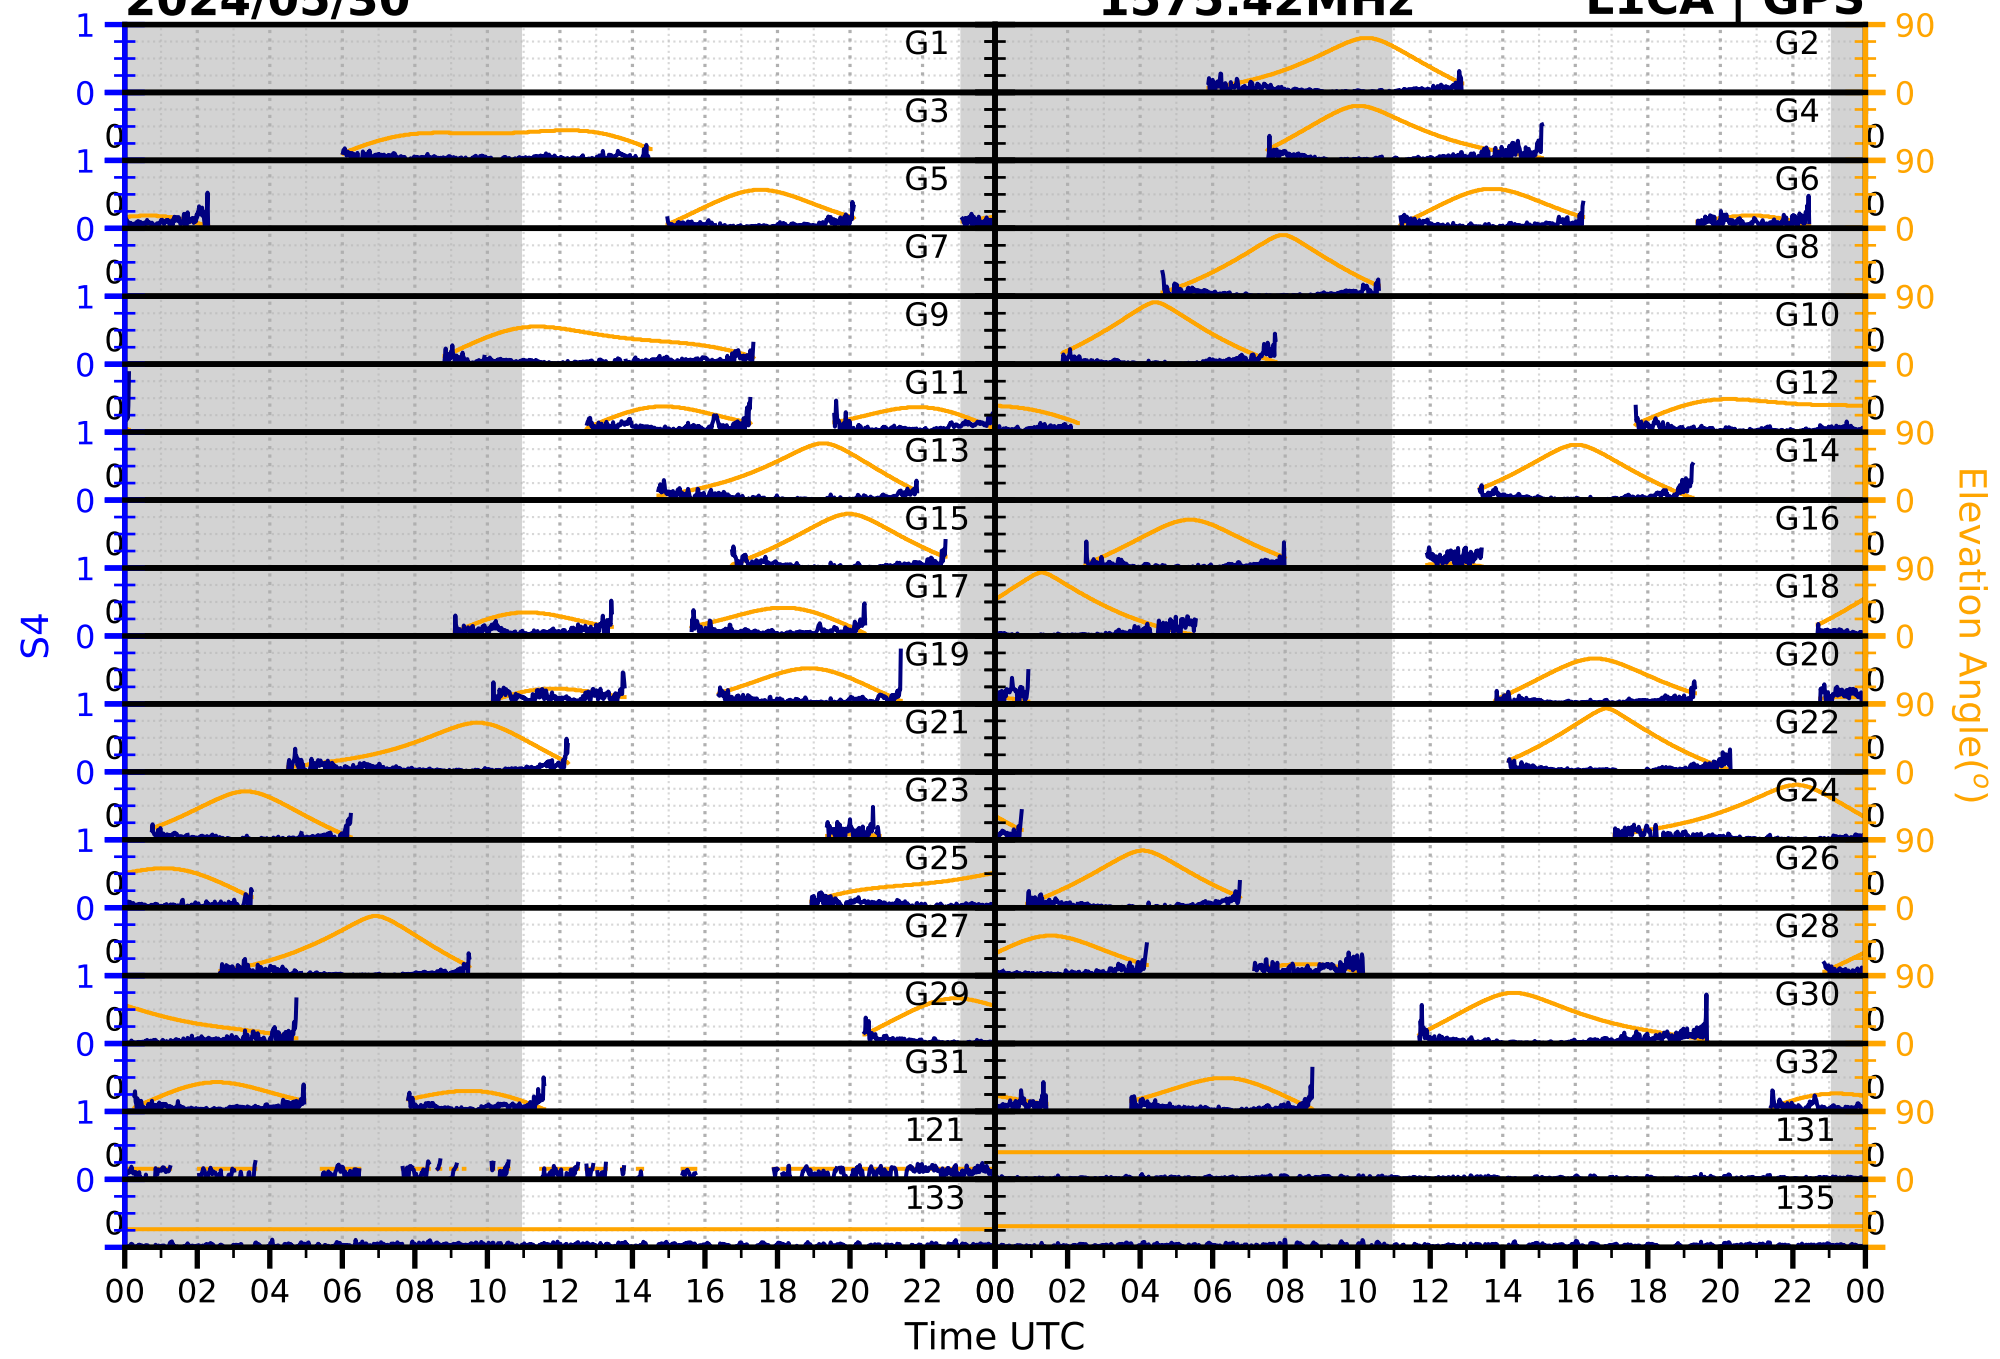

2024/05/30

S4

1575.42MHz

L1CA | GPS

2024/05/30

S4

1575.42MHz

L1BC | GALILEO

2024/05/30

S4

1602MHz

L1CA | GLONASS