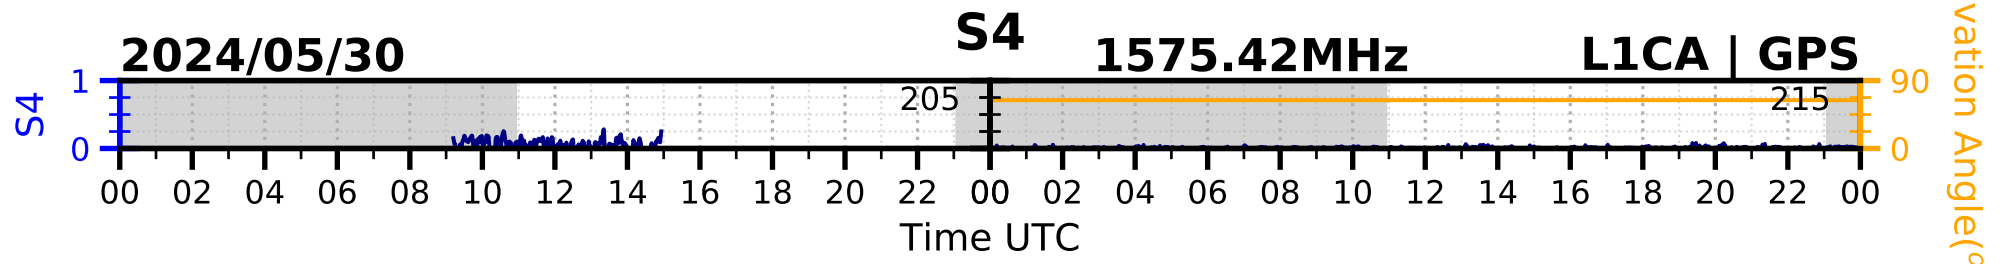

2024/05/30

S4

1575.42MHz

L1CA | GPS

2024/05/30

S4

1575.42MHz

L1BC | GALILEO

2024/05/30

S4

1602MHz

L1CA | GLONASS