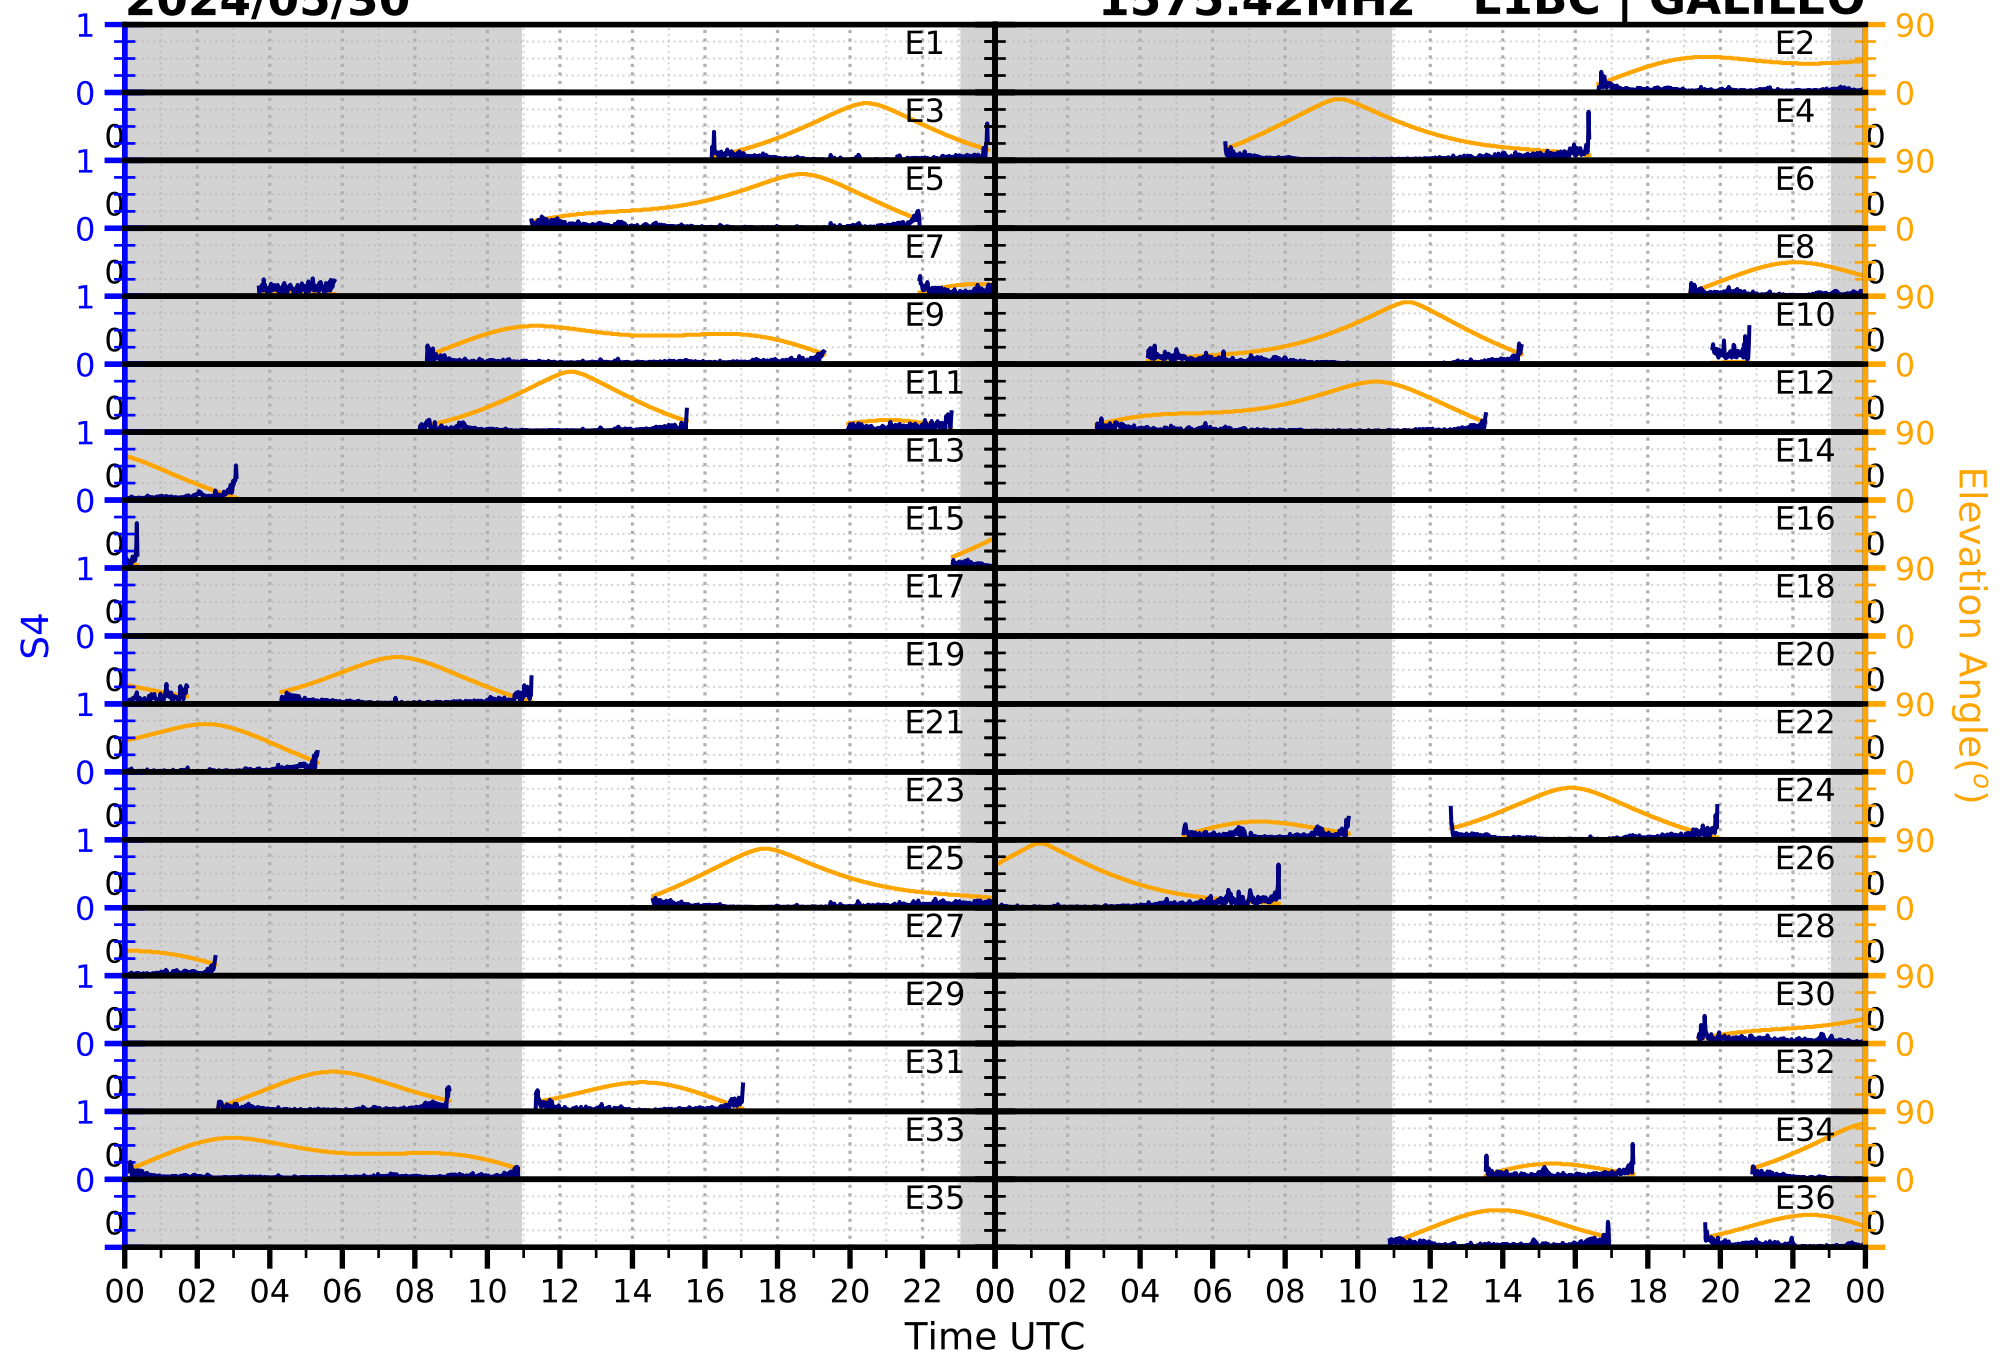

2024/05/30

S4

1575.42MHz

L1CA | GPS

2024/05/30

S4

1575.42MHz

L1BC | GALILEO

2024/05/30

S4

1602MHz

L1CA | GLONASS